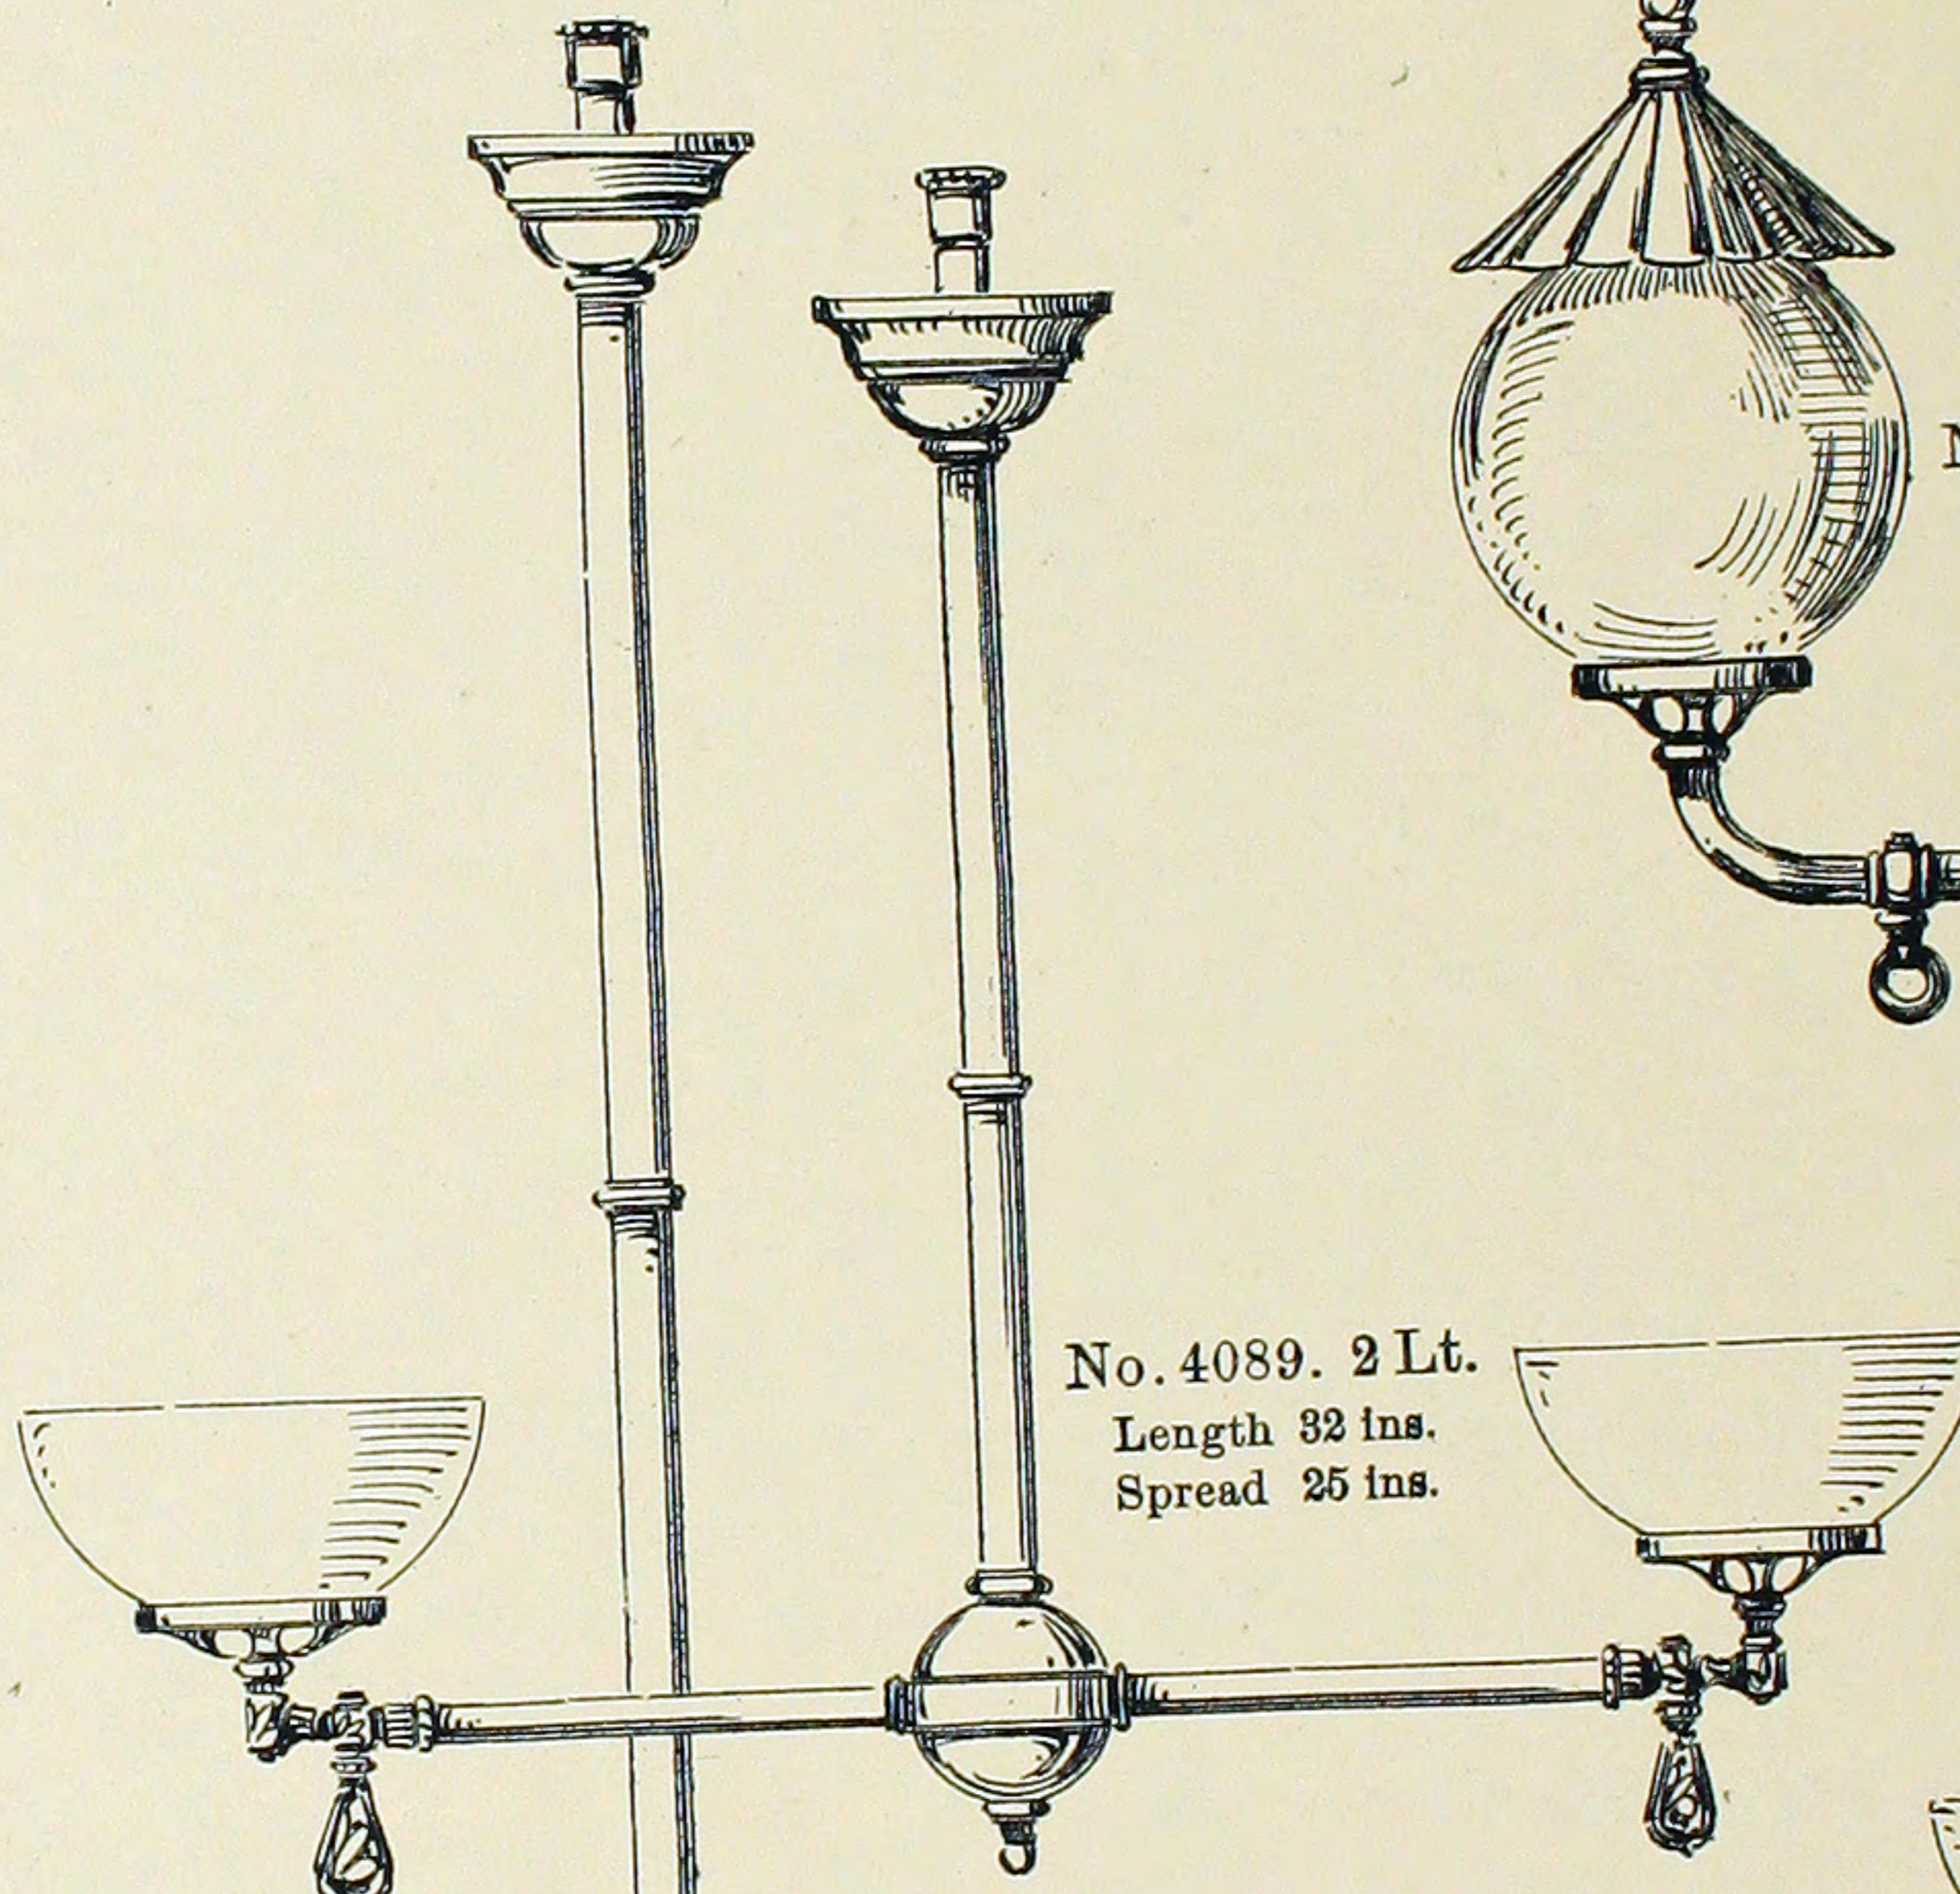

# CASSIDY & SON MANUFACTURING CO.

133 & 135 WEST 23D ST.

NEW YORK.

124, 126 & 128 WEST 24TH ST.

No. 4382. 4 Lt.  
Length 36 ins.  
Spread 22 ins.

No. 2719. 1 Lt.  
Spread 8 ins.

No. 4089. 2 Lt.  
Length 32 ins.  
Spread 25 ins.