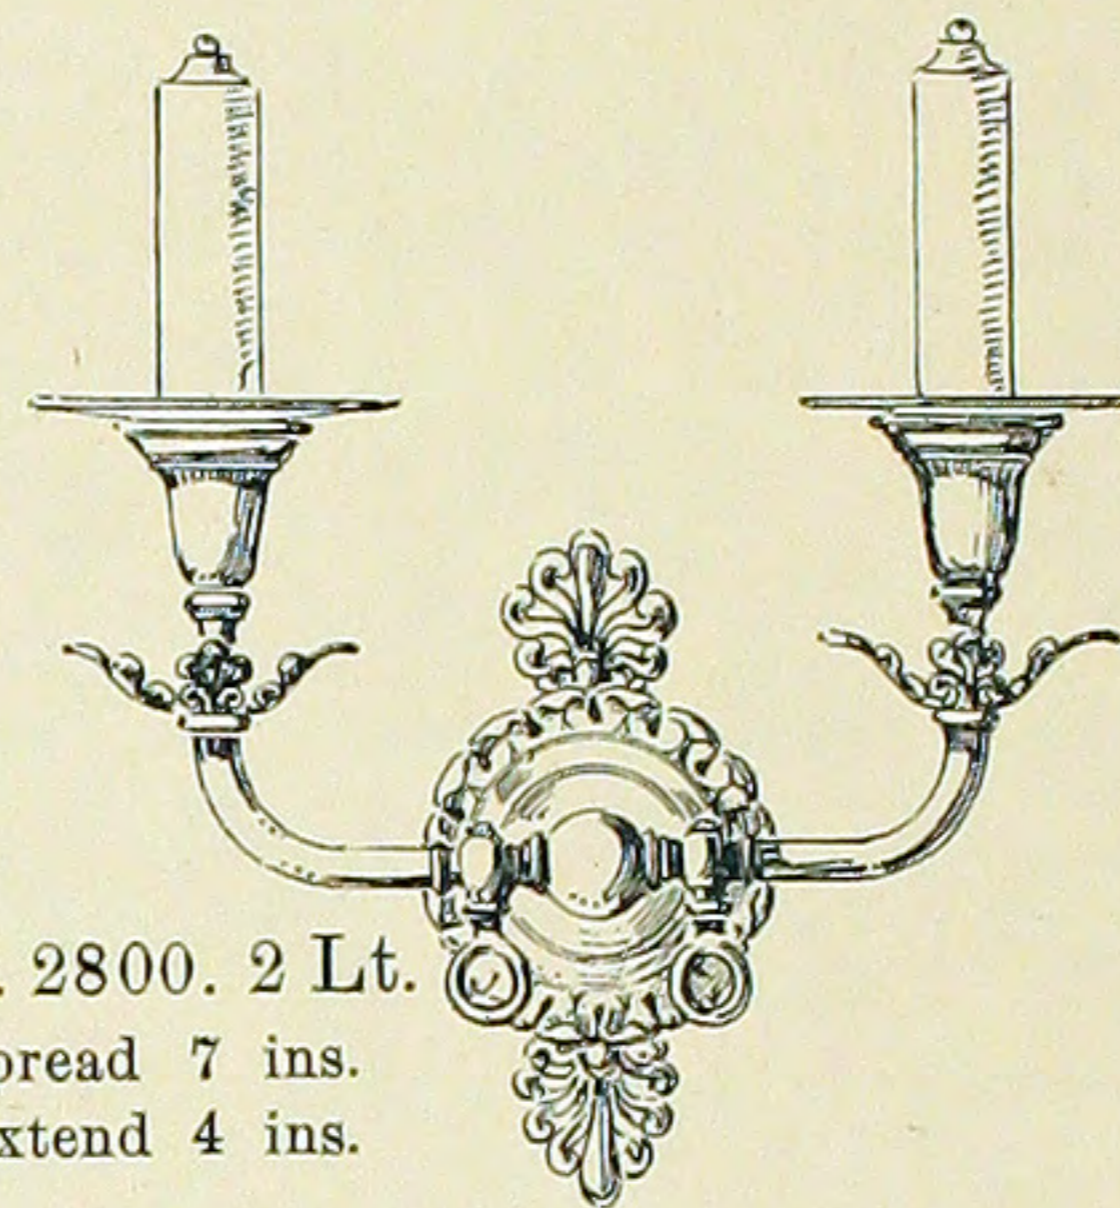

# CASSIDY & SON MANUFACTURING CO. NEW YORK.

133 & 135 WEST 23D ST.

124, 126 & 128 WEST 24TH ST.

No. 0873.  
Height 15 ins.

No. 2799. 2 Lt.  
Spread 8 ins.  
Extend 8 ins.

No. 2800. 2 Lt.  
Spread 7 ins.  
Extend 4 ins.