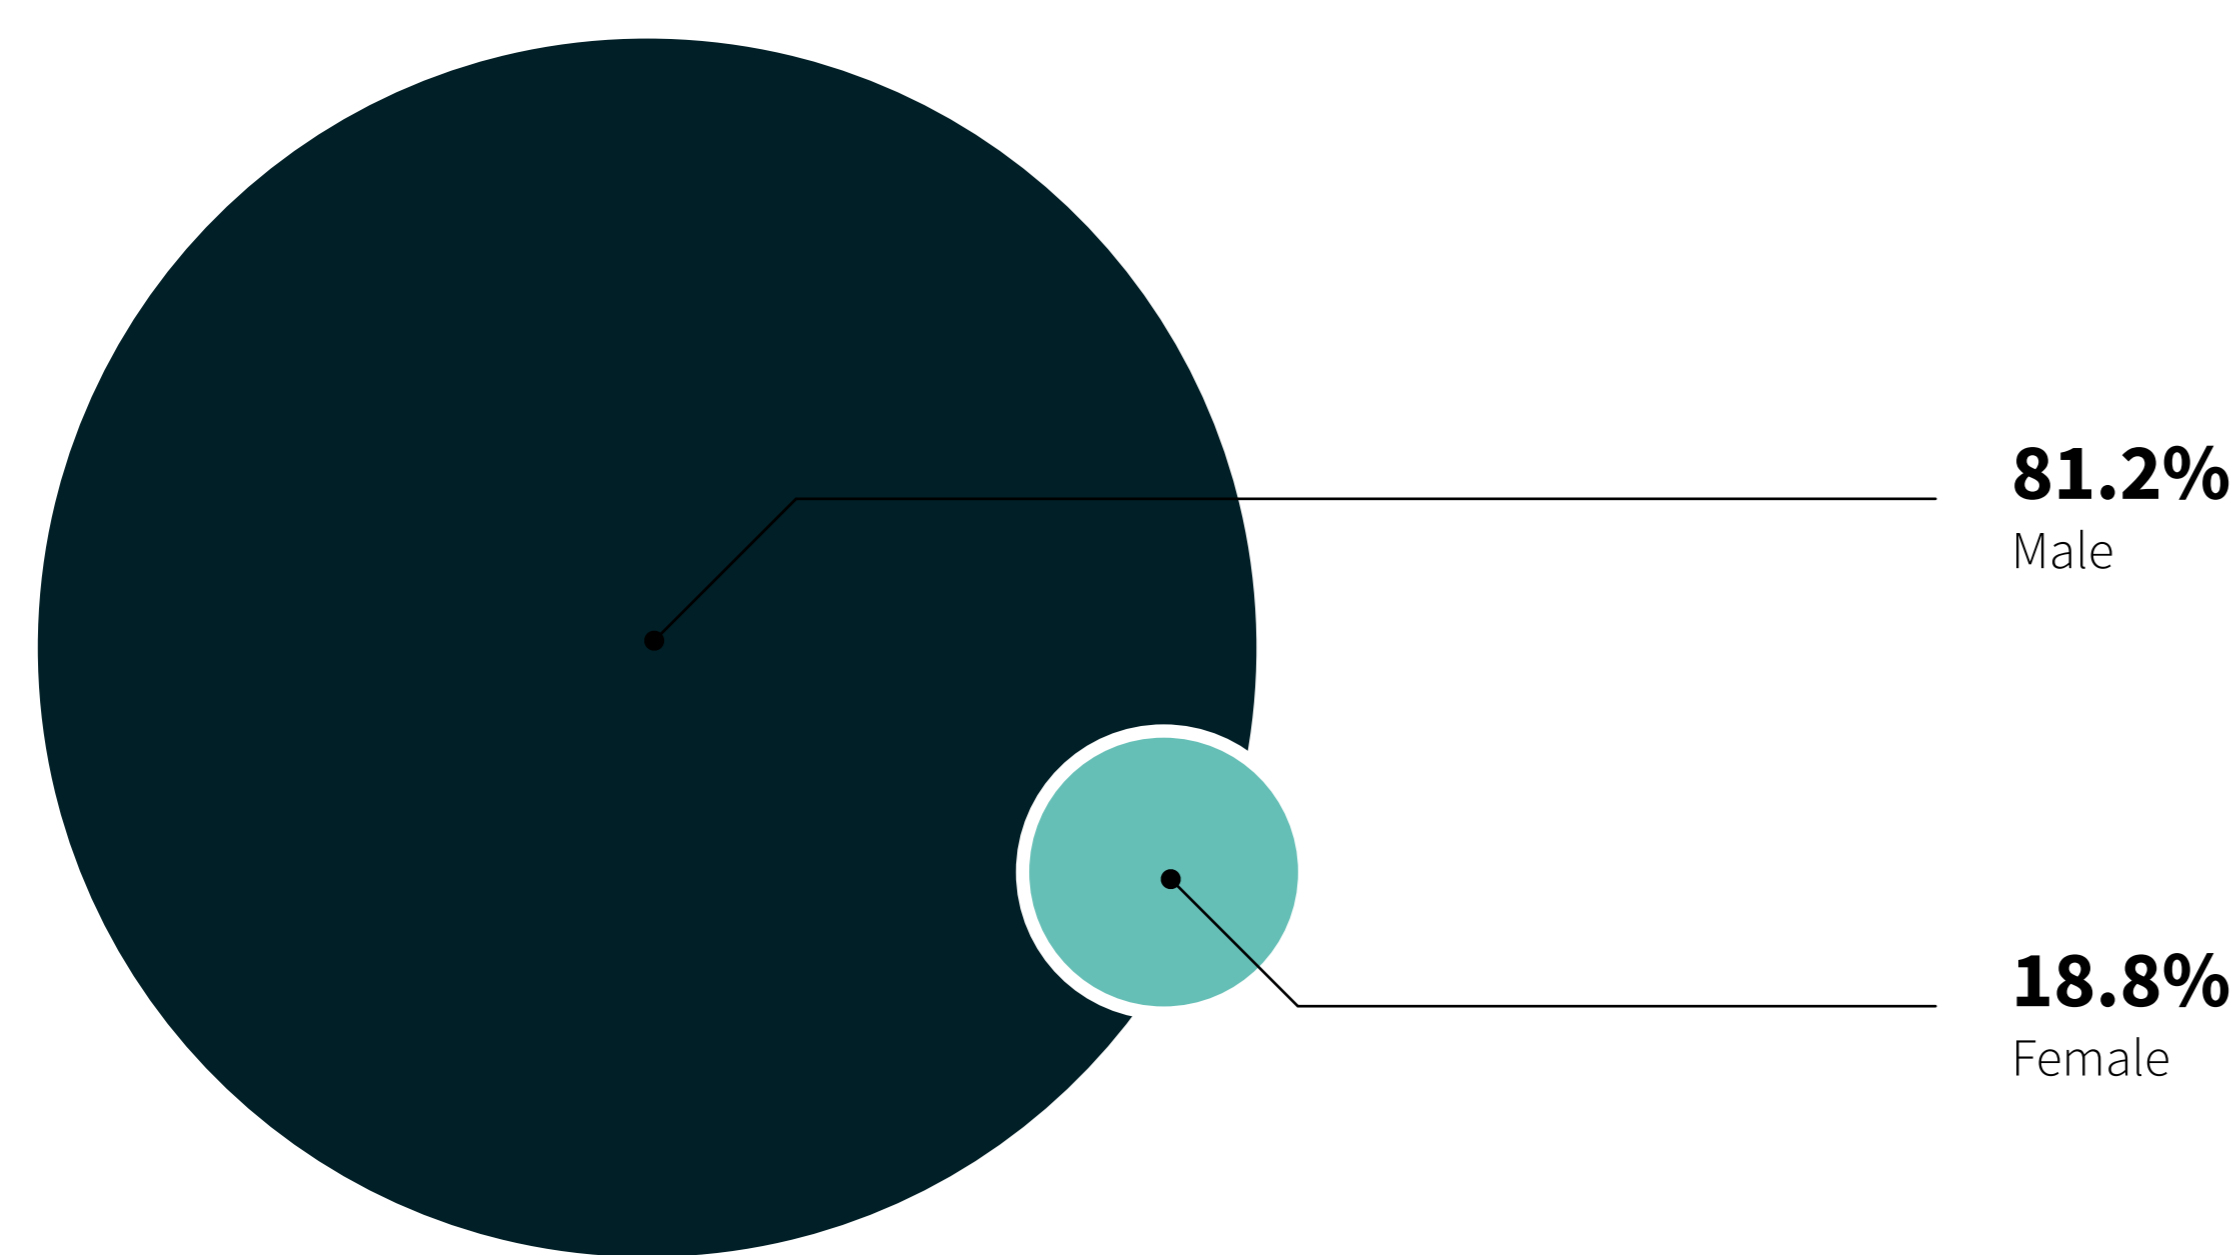

# White Nationalist and Far-Right Search Traffic in Ireland

Between September 2020 and February 2021 Moonshot tracked white nationalist and far-right extremist search traffic in Ireland. This analysis tracked searches for propaganda, extremist music, attempts to join or contact extremist groups and common extremist conspiracy theories.

Although smaller in number than their US or UK counterparts, the Irish far-right extremist audience is actively searching for highly niche extremist material. This could indicate that Ireland has a small but dedicated far-right scene.

Even when weighted by population, Dublin was the county with the highest number of searches, followed by Carlow and Longford.

## Who is searching?

Age could not be determined for 64.3% of all searches; gender could not be determined for 63.7% of all searches.