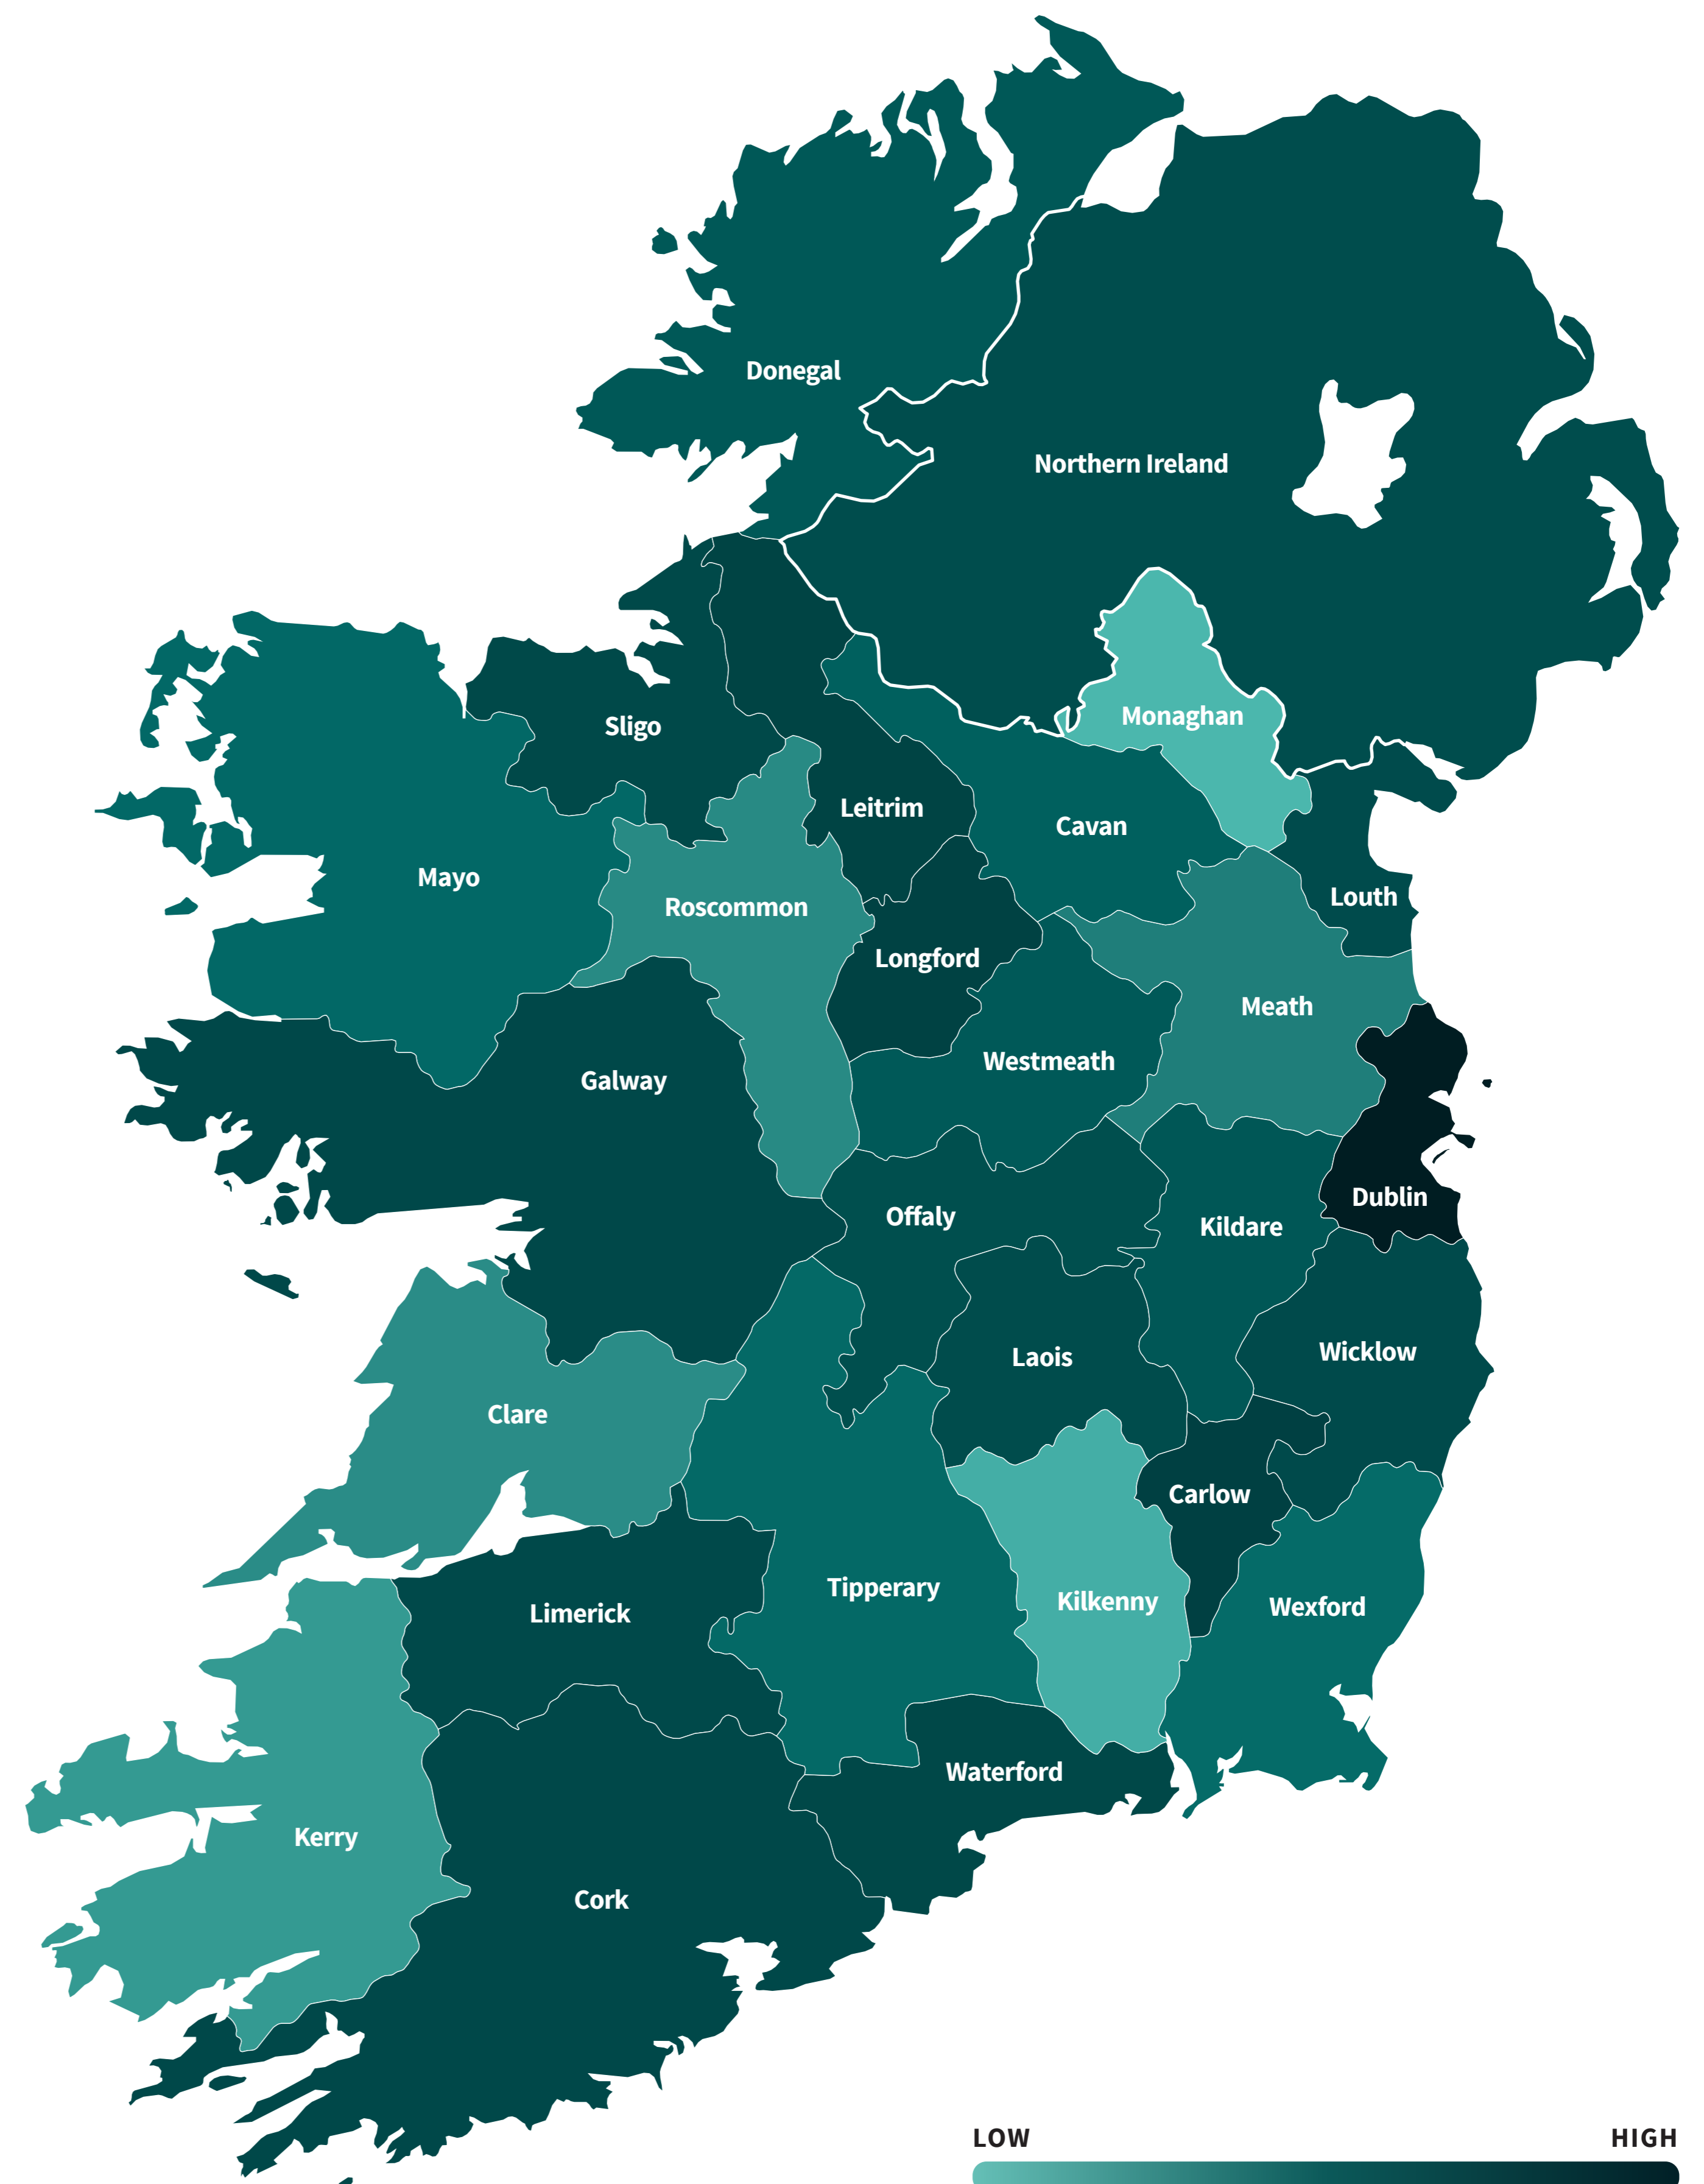

# White Nationalist and Far-Right Search Traffic in Ireland

Between September 2020 and February 2021 Moonshot tracked white nationalist and far-right extremist search traffic in Ireland. This analysis tracked searches for propaganda, extremist music, attempts to join or contact extremist groups and common extremist conspiracy theories.

Even when weighted by population, Dublin was the county with the highest number of searches, followed by Carlow and Longford.

## Who is searching?

Age could not be determined for 64.3% of all searches; gender could not be determined for 63.7% of all searches.

## Where are they searching from?