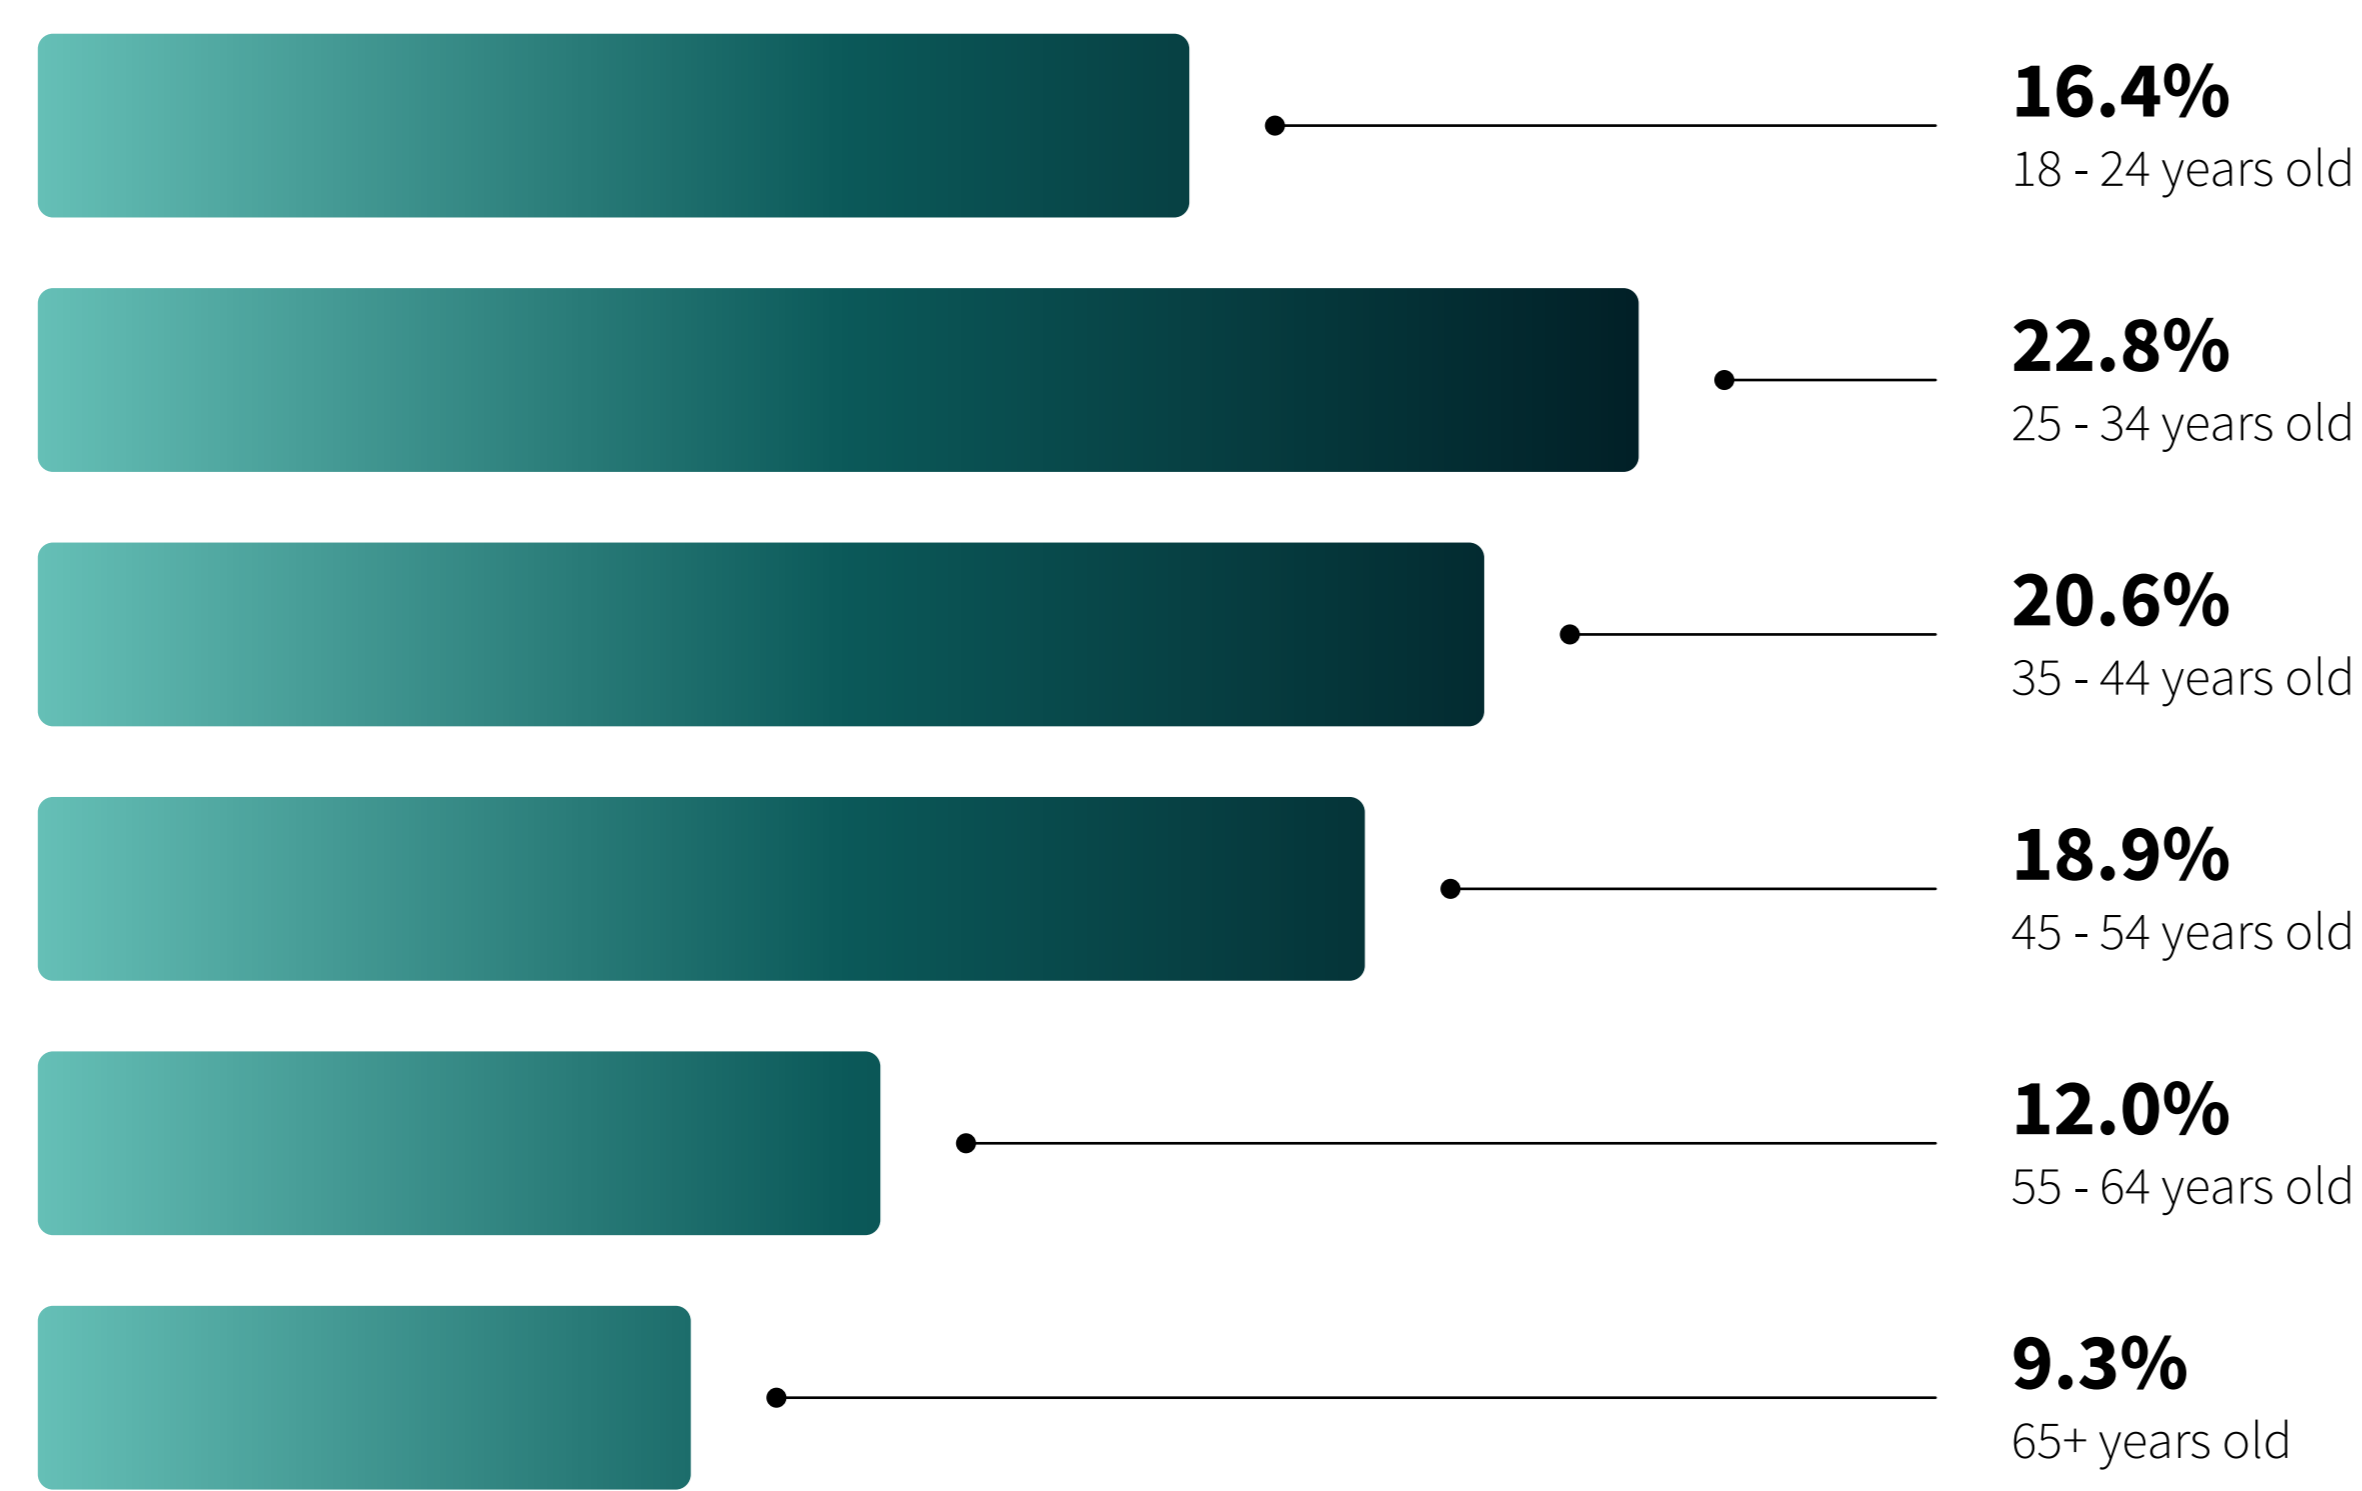

White Nationalist and Far-Right Search Traffic in Ireland

Between September 2020 and February 2021 Moonshot tracked white nationalist and far-right extremist search traffic in Ireland. This analysis tracked searches for propaganda, extremist music, attempts to join or contact extremist groups and common extremist conspiracy theories.

Although smaller in number than their US or UK counterparts, the Irish far-right extremist audience is actively searching for highly niche extremist material. This could indicate that Ireland has a small but dedicated far-right scene.

Even when weighted by population, Dublin was the county with the highest number of searches, followed by Carlow and Longford.

Who is searching?

Age could not be determined for 64.3% of all searches; gender could not be determined for 63.7% of all searches.