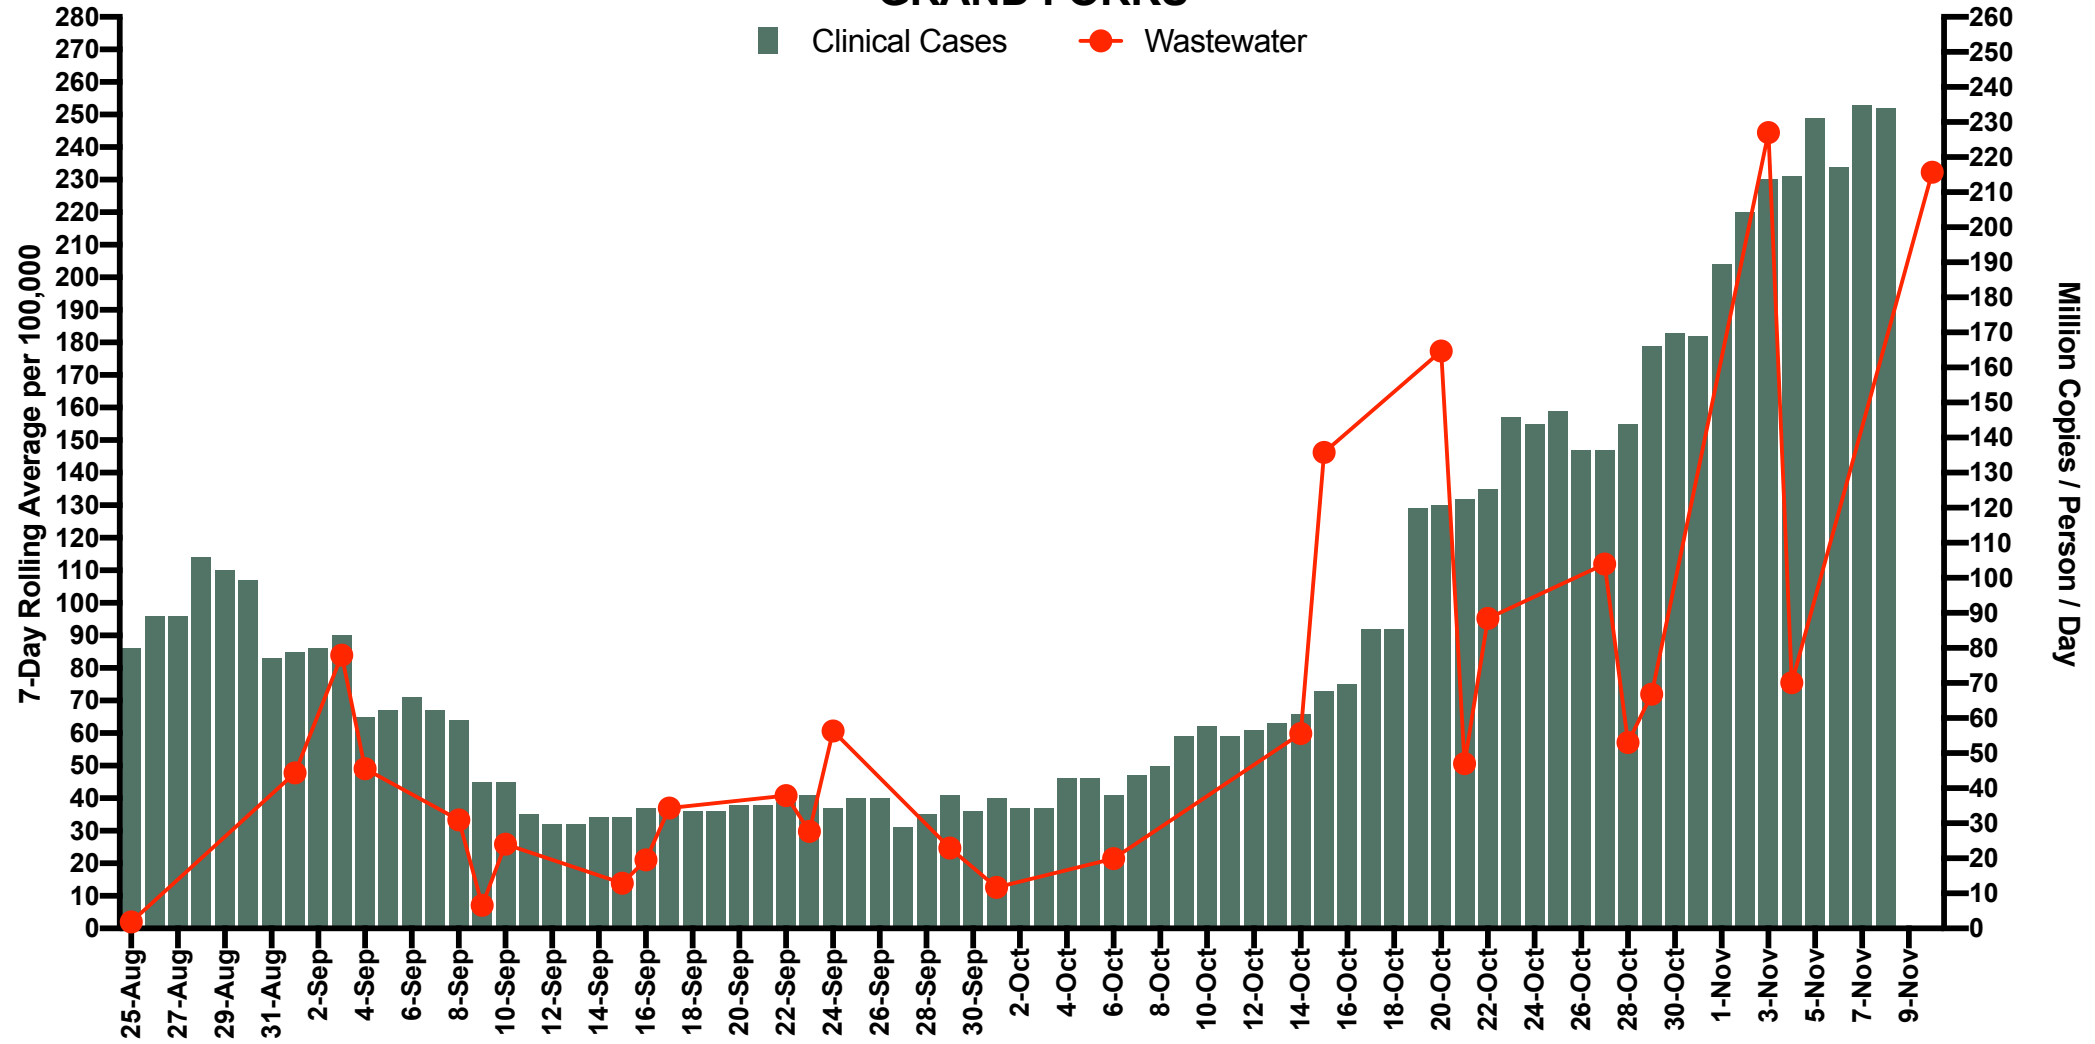

GRAND FORKS

Clinical Cases Wastewater

For Internal Use Only