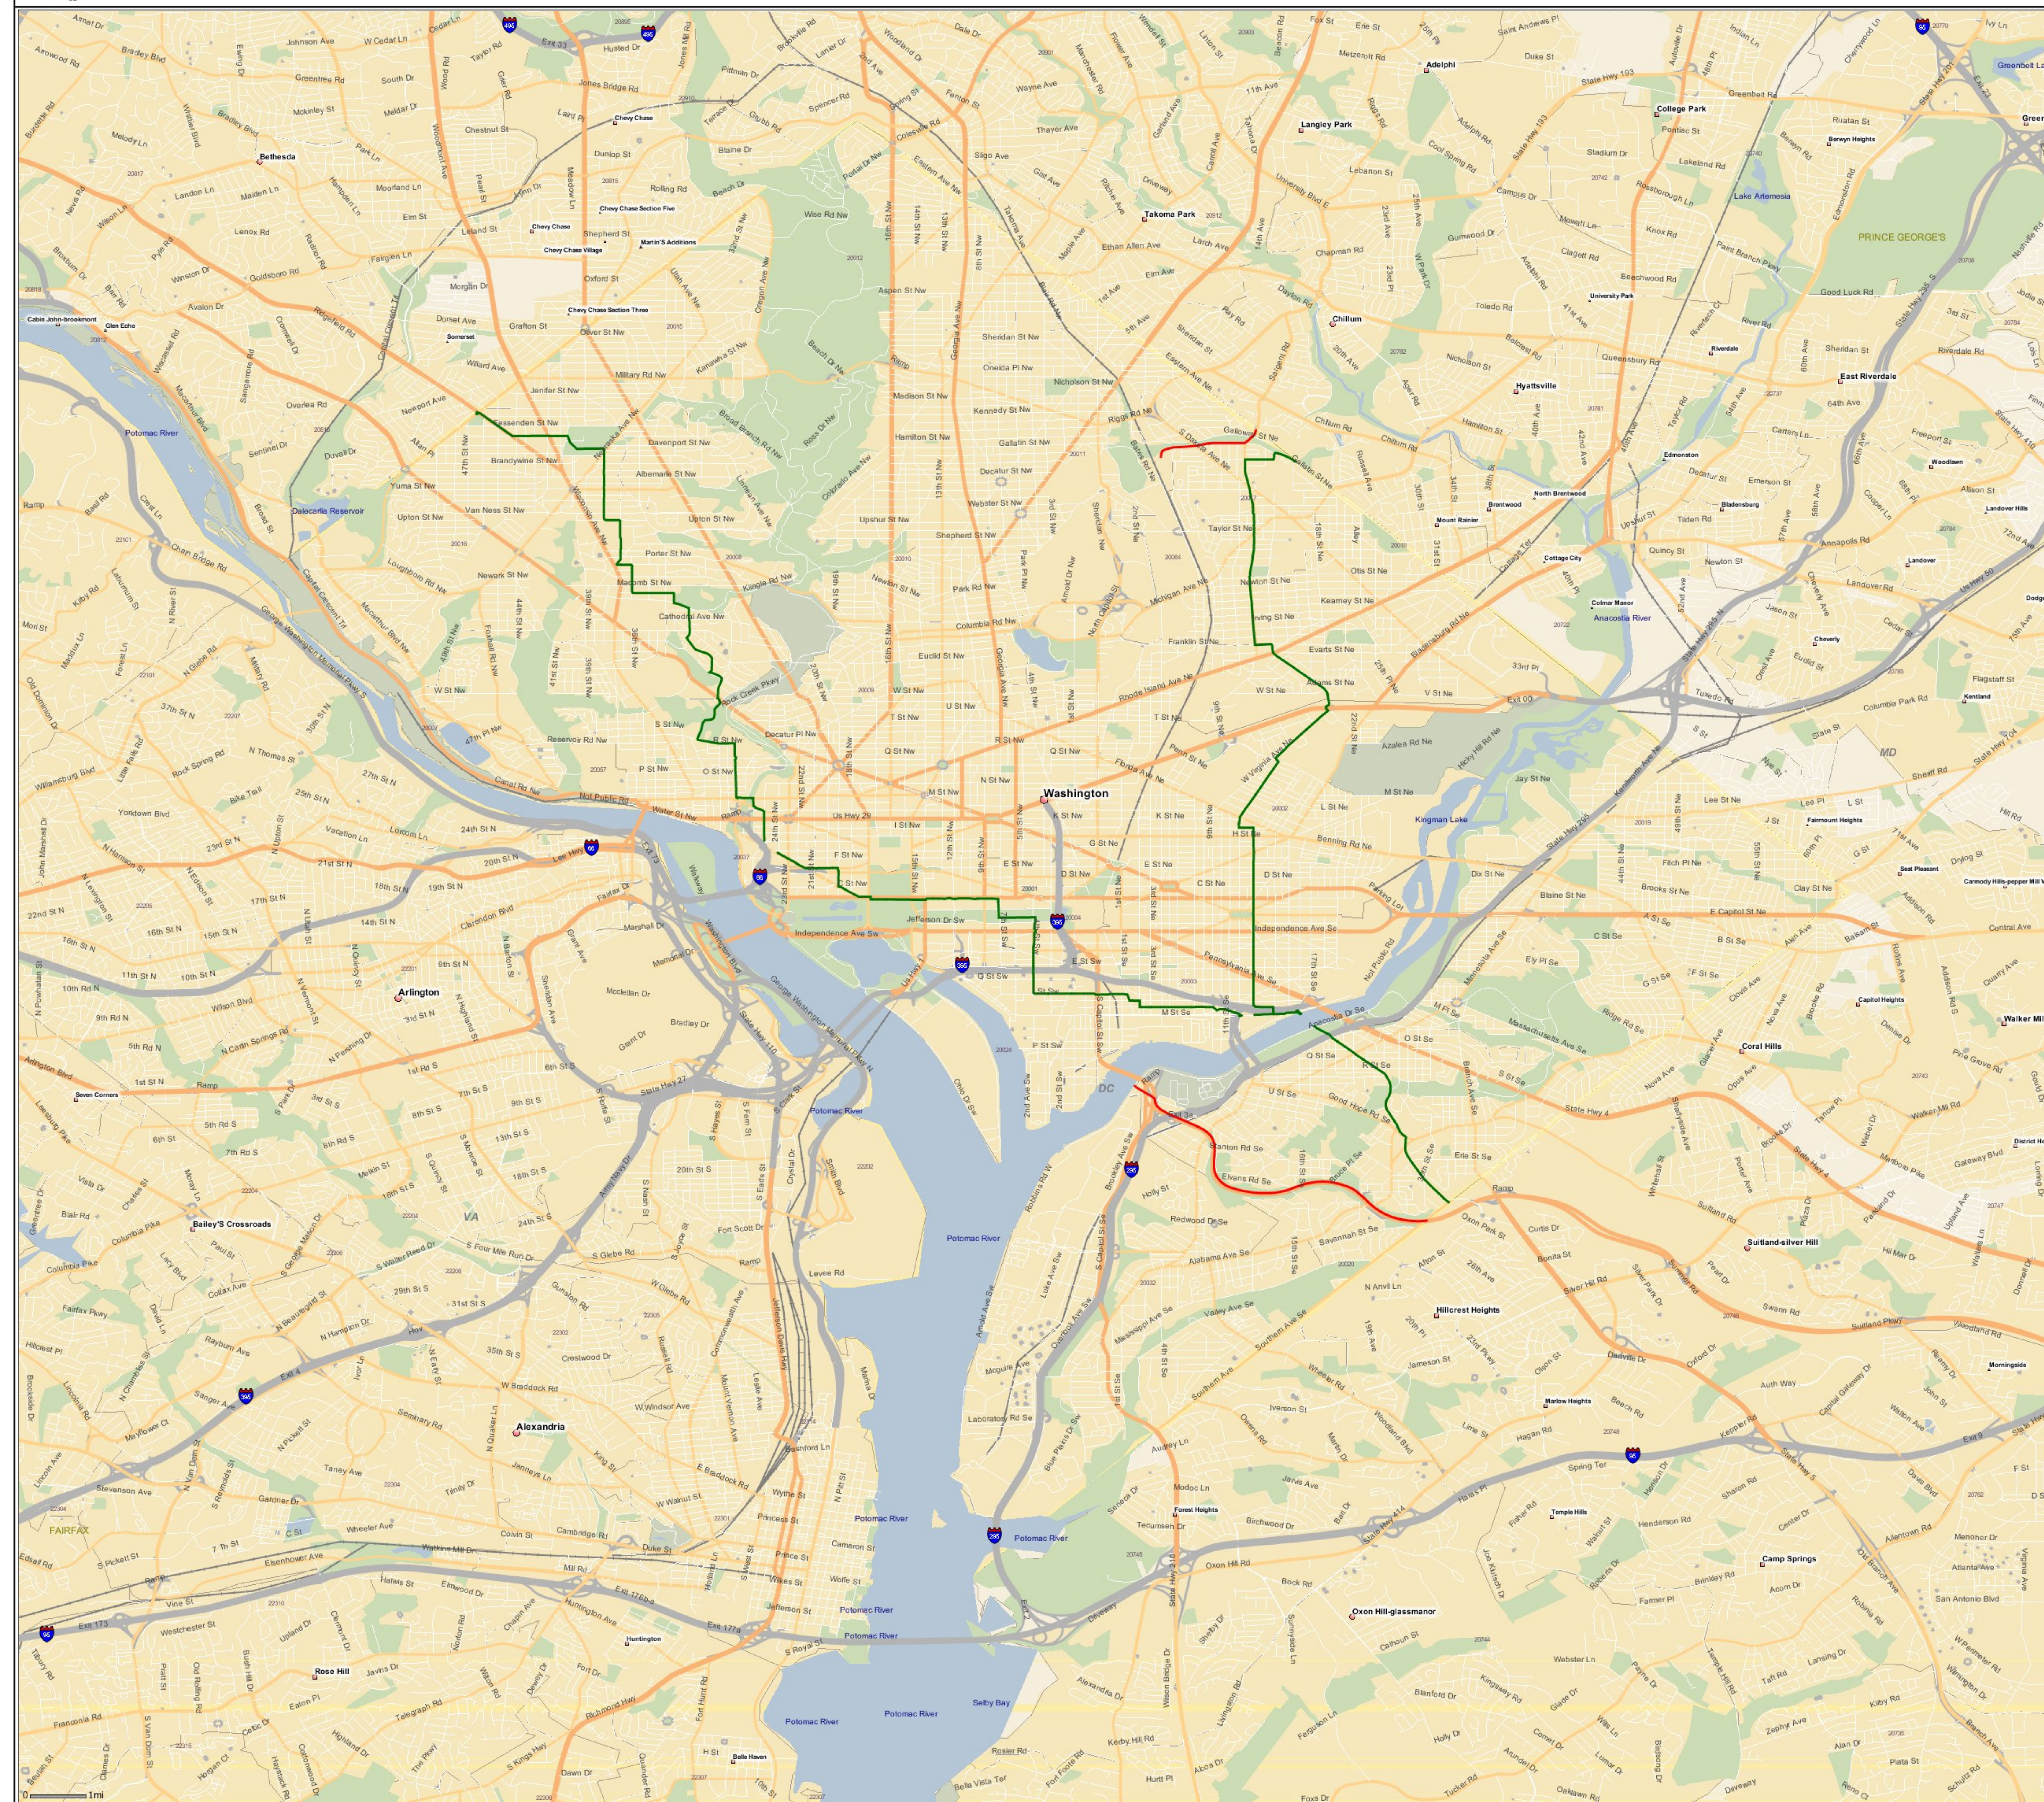

NATIONAL PIPELINE MAPPING SYSTEM

Layer List

NPMS Data

-  Gas Transmission
-  Hazardous Liquid

Pipelines depicted on this map represent gas and hazardous liquid transmission pipelines only. Gathering and distribution systems are not represented.

This map should never be used as a substitute for contacting a one-call center prior to excavation activities. Please call 811 before any digging occurs.

Questions regarding this map or its contents can be directed to npms-nr@mbakercorp.com.

Projection: Geographic
 Datum: NAD83

U.S. Department of Transportation
 Pipeline and Hazardous Materials Safety Administration
 National Pipeline Mapping System