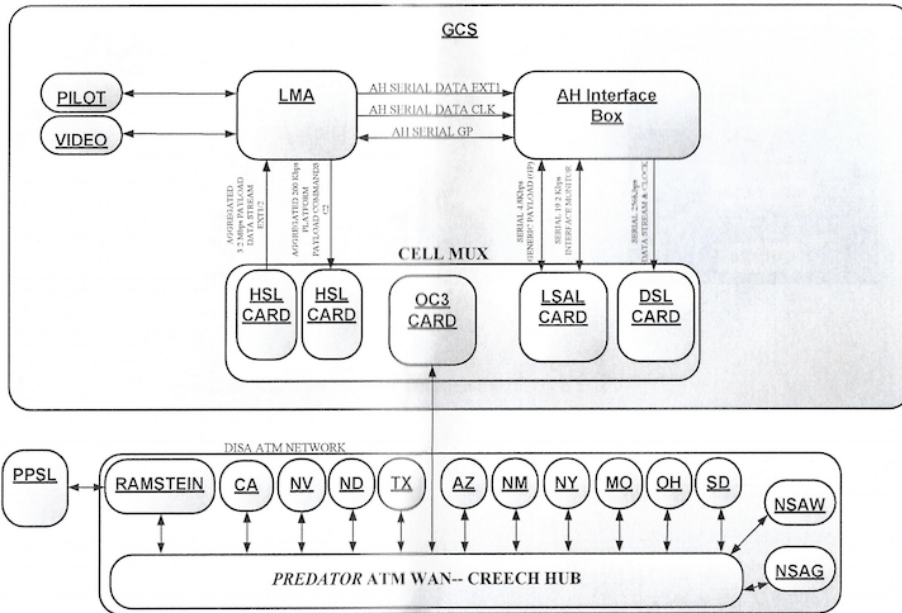

TOP SECRET//REL TO USA, FVEY

TOP SECRET//REL TO USA, FVEY

ATM Flow Overview (GCS Network)
Rev. 1.1 25JUL2012

ATM Flow Overview 251T/251S
Rev. 1.1 25JUL2012

TOP SECRET//REL TO USA, AUS, CAN, GBR, NZL//20320108

TOP SECRET//REL TO USA, FVEY

TOP SECRET//REL TO USA, FVEY

TOP SECRET//REL TO USA, AUS, CAN, GBR, NZL//20320108

Forward Supported Units
Rev. 1.1 25JUL2012

TOP SECRET//REL TO USA, AUS, CAN, GBR, NZL//20320108

TOP SECRET//REL TO USA, AUS, CAN, GBR, NZL//20320108

Forward Supported Units (PR)
Rev. 1.1 25JUL2012

TOP SECRET//REL TO USA, AUS, CAN, GBR, NZL//20320108