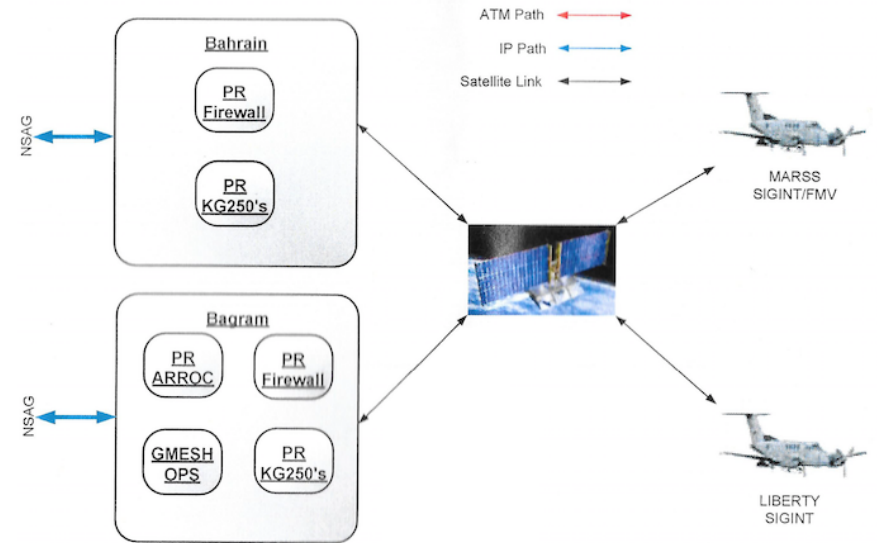

TOP SECRET//REL TO USA, FVEY

TOP SECRET//REL TO USA, FVEY

ATM Flow Overview (GCS Network)
Rev. 1.1 25JUL2012

ATM Flow Overview 251T/251S
Rev. 1.1 25JUL2012

TOP SECRET//REL TO USA, AUS, CAN, GBR, NZL//20320108

TOP SECRET//REL TO USA, FVEY

TOP SECRET//REL TO USA, FVEY

TOP SECRET//REL TO USA, AUS, CAN, GBR, NZL//20320108

Forward Supported Units
Rev. 1.1 25JUL2012

TOP SECRET//REL TO USA, AUS, CAN, GBR, NZL//20320108

TOP SECRET//REL TO USA, AUS, CAN, GBR, NZL//20320108

Forward Supported Units (PR)
Rev. 1.1 25JUL2012

TOP SECRET//REL TO USA, AUS, CAN, GBR, NZL//20320108