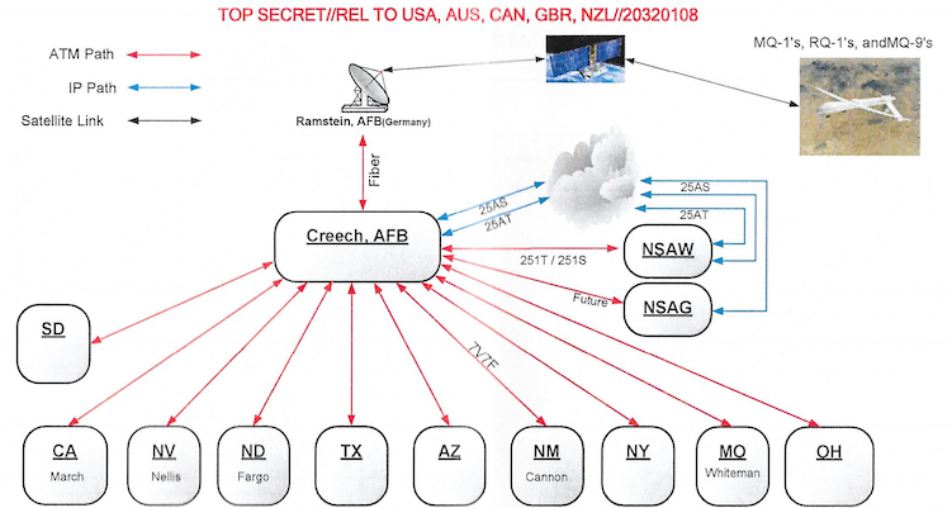

TOP SECRET//REL TO USA, FVEY

TOP SECRET//REL TO USA, FVEY

ATM Flow Overview (GCS Network)
Rev. 1.1 25JUL2012

ATM Flow Overview 251T/251S
Rev. 1.1 25JUL2012

TOP SECRET//REL TO USA, AUS, CAN, GBR, NZL//20320108

TOP SECRET//REL TO USA, FVEY

TOP SECRET//REL TO USA, FVEY

TOP SECRET//REL TO USA, AUS, CAN, GBR, NZL//20320108

Forward Supported Units
Rev. 1.1 25JUL2012

TOP SECRET//REL TO USA, AUS, CAN, GBR, NZL//20320108

TOP SECRET//REL TO USA, AUS, CAN, GBR, NZL//20320108

Forward Supported Units (PR)
Rev. 1.1 25JUL2012

TOP SECRET//REL TO USA, AUS, CAN, GBR, NZL//20320108