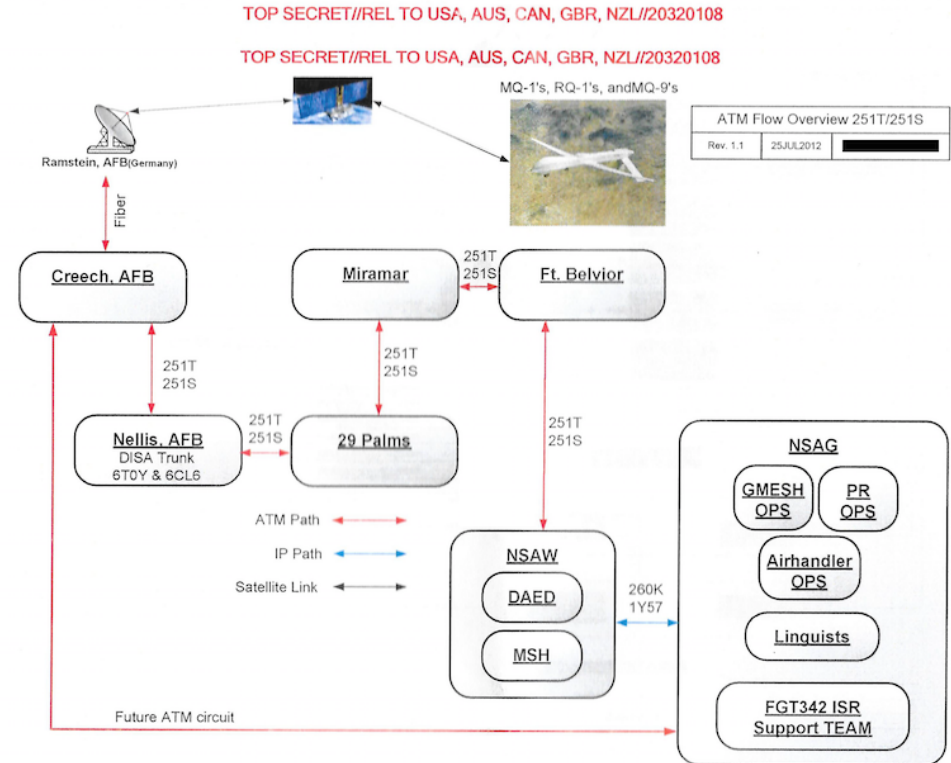

TOP SECRET//REL TO USA, FVEY

TOP SECRET//REL TO USA, FVEY

ATM Flow Overview (GCS Network)
Rev. 1.1 25JUL2012

ATM Flow Overview 251T/251S
Rev. 1.1 25JUL2012

TOP SECRET//REL TO USA, AUS, CAN, GBR, NZL//20320108

TOP SECRET//REL TO USA, FVEY

TOP SECRET//REL TO USA, FVEY

TOP SECRET//REL TO USA, AUS, CAN, GBR, NZL//20320108

Forward Supported Units
Rev. 1.1 25JUL2012

TOP SECRET//REL TO USA, AUS, CAN, GBR, NZL//20320108

TOP SECRET//REL TO USA, AUS, CAN, GBR, NZL//20320108

Forward Supported Units (PR)
Rev. 1.1 25JUL2012

TOP SECRET//REL TO USA, AUS, CAN, GBR, NZL//20320108