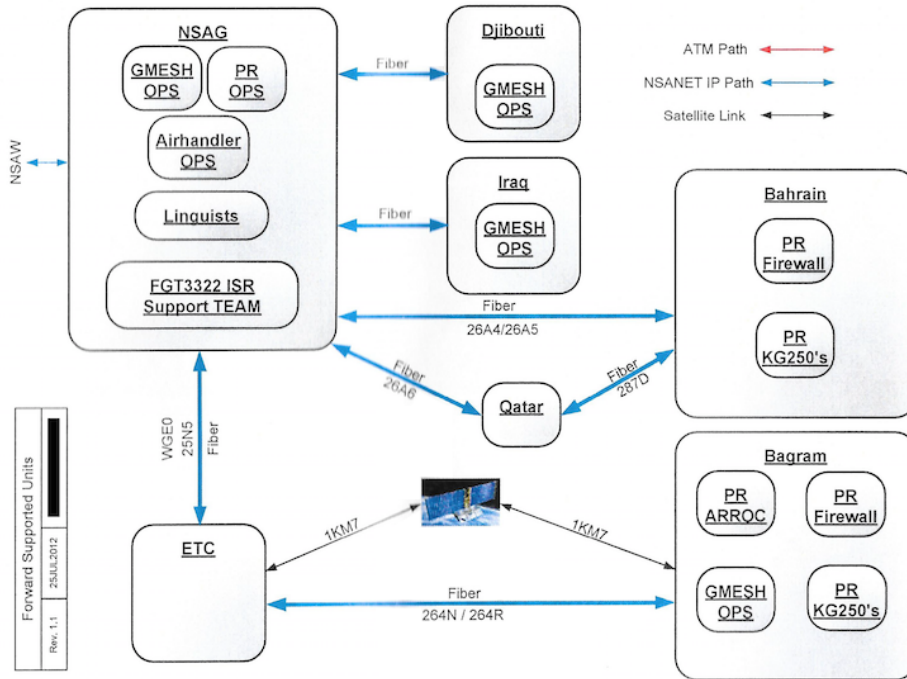

TOP SECRET//REL TO USA, FVEY

TOP SECRET//REL TO USA, FVEY

ATM Flow Overview (GCS Network)
Rev. 1.1 25JUL2012

ATM Flow Overview 251T/251S
Rev. 1.1 25JUL2012

TOP SECRET//REL TO USA, AUS, CAN, GBR, NZL//20320108

TOP SECRET//REL TO USA, FVEY

TOP SECRET//REL TO USA, FVEY

TOP SECRET//REL TO USA, AUS, CAN, GBR, NZL//20320108

Forward Supported Units
Rev. 1.1 25JUL2012

TOP SECRET//REL TO USA, AUS, CAN, GBR, NZL//20320108

TOP SECRET//REL TO USA, AUS, CAN, GBR, NZL//20320108

Forward Supported Units (PR)
Rev. 1.1 25JUL2012

TOP SECRET//REL TO USA, AUS, CAN, GBR, NZL//20320108