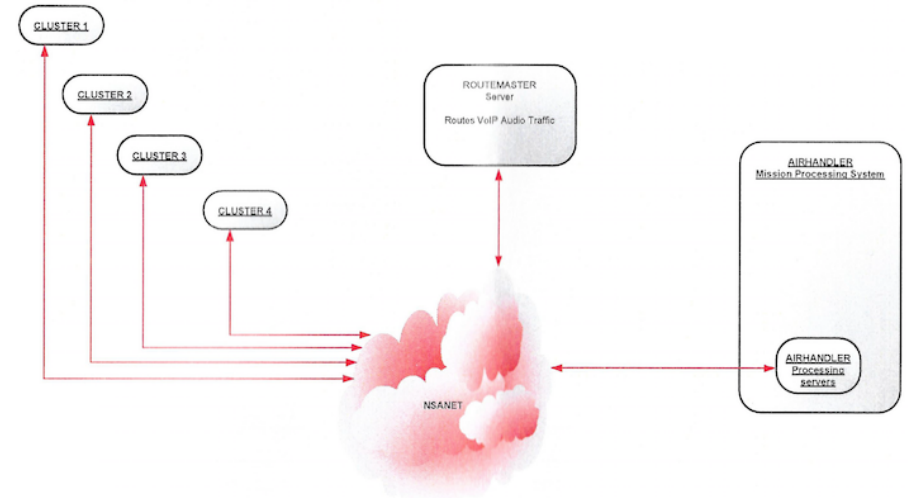

TOP SECRET//REL TO USA, FVEY

TOP SECRET//REL TO USA, FVEY

ATM Flow Overview (GCS Network)
Rev. 1.1 25JUL2012

ATM Flow Overview 251T/251S
Rev. 1.1 25JUL2012

TOP SECRET//REL TO USA, AUS, CAN, GBR, NZL//20320108

TOP SECRET//REL TO USA, FVEY

TOP SECRET//REL TO USA, FVEY

TOP SECRET//REL TO USA, AUS, CAN, GBR, NZL//20320108

Forward Supported Units
Rev. 1.1 25JUL2012

TOP SECRET//REL TO USA, AUS, CAN, GBR, NZL//20320108

TOP SECRET//REL TO USA, AUS, CAN, GBR, NZL//20320108

Forward Supported Units (PR)
Rev. 1.1 25JUL2012

TOP SECRET//REL TO USA, AUS, CAN, GBR, NZL//20320108