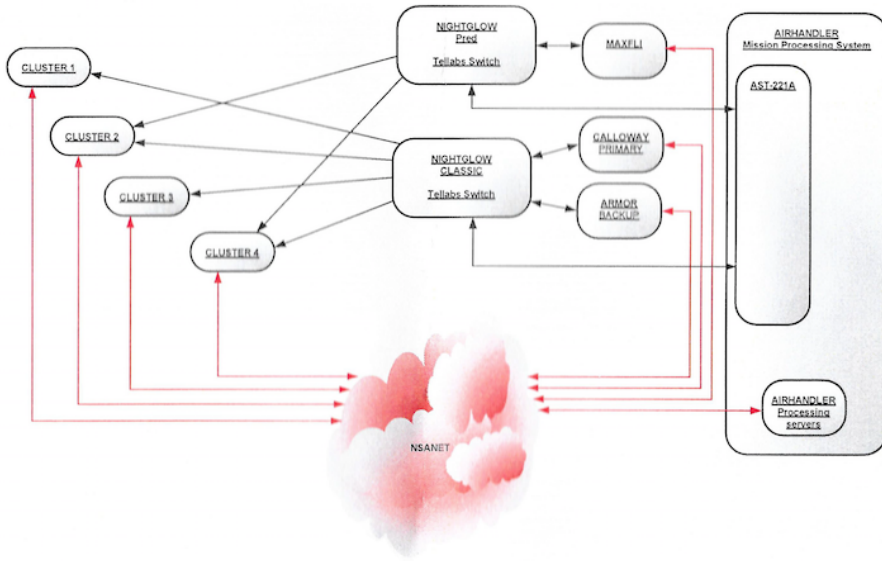

TOP SECRET//REL TO USA, FVEY

TOP SECRET//REL TO USA, FVEY

ATM Flow Overview (GCS Network)
Rev. 1.1 25JUL2012

ATM Flow Overview 251T/251S
Rev. 1.1 25JUL2012

TOP SECRET//REL TO USA, AUS, CAN, GBR, NZL//20320108

TOP SECRET//REL TO USA, FVEY

TOP SECRET//REL TO USA, FVEY

TOP SECRET//REL TO USA, AUS, CAN, GBR, NZL//20320108

Forward Supported Units
Rev. 1.1 25JUL2012

TOP SECRET//REL TO USA, AUS, CAN, GBR, NZL//20320108

TOP SECRET//REL TO USA, AUS, CAN, GBR, NZL//20320108

Forward Supported Units (PR)
Rev. 1.1 25JUL2012

TOP SECRET//REL TO USA, AUS, CAN, GBR, NZL//20320108