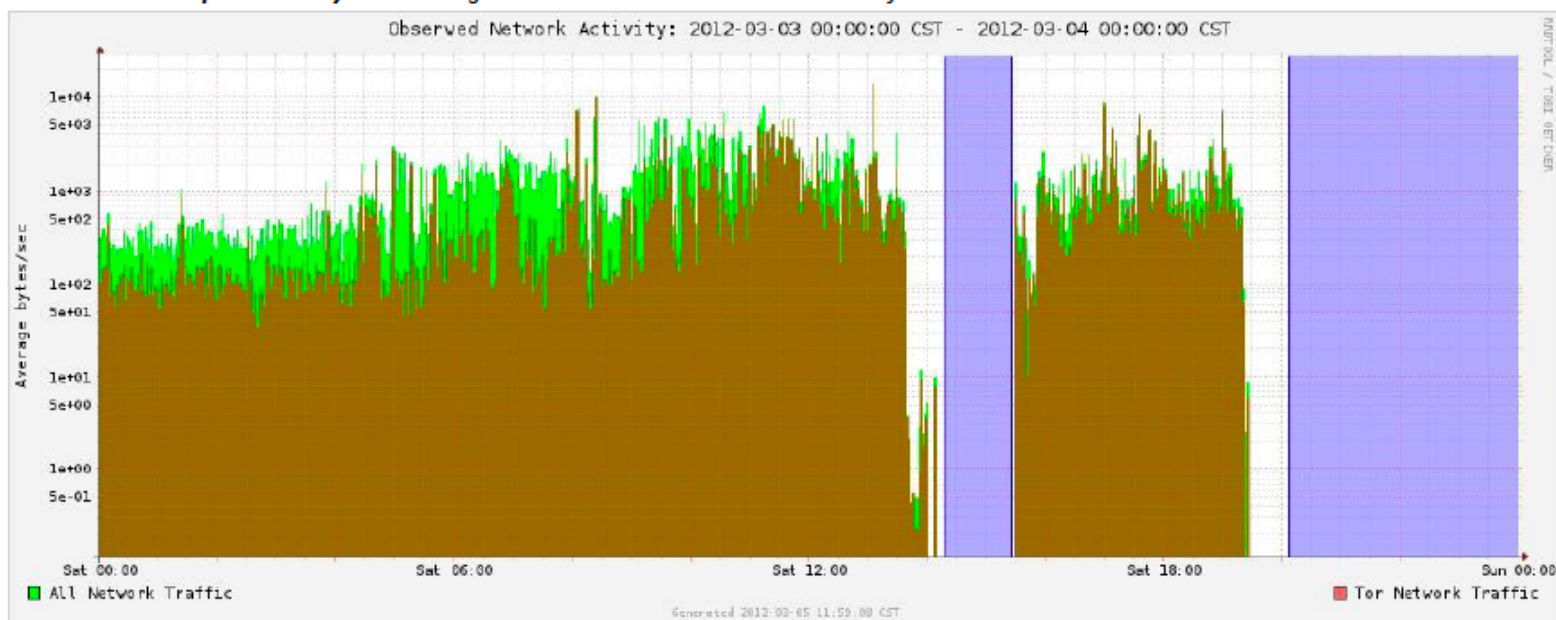

Timeline Correlation: Hammond and Anarchaos

1 March 2012

Hammond's computer activity. Shaded regions indicate Hammond observed out of residence:

Timeline Correlation: Hammond and Anarchaos

2 March 2012

Hammond's computer activity. Shaded regions indicate Hammond observed out of residence:

Timeline Correlation: Hammond and Anarchaos

3 March 2012

Hammond's computer activity. Shaded regions indicate Hammond observed out of residence:

Timeline Correlation: Hammond and Anarchaos

4 March 2012

Hammond's computer activity. Shaded regions indicate Hammond observed out of residence: