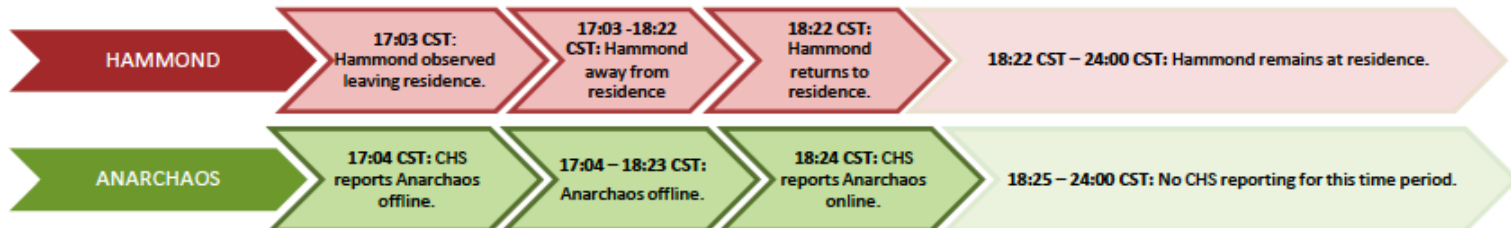

Timeline Correlation: Hammond and Anarchaos

1 March 2012

Hammond's computer activity. Shaded regions indicate Hammond observed out of residence:

Timeline Correlation: Hammond and Anarchaos

2 March 2012

Hammond's computer activity. Shaded regions indicate Hammond observed out of residence:

Timeline Correlation: Hammond and Anarchaos

3 March 2012

Hammond's computer activity. Shaded regions indicate Hammond observed out of residence:

Timeline Correlation: Hammond and Anarchaos

4 March 2012

Hammond's computer activity. Shaded regions indicate Hammond observed out of residence: