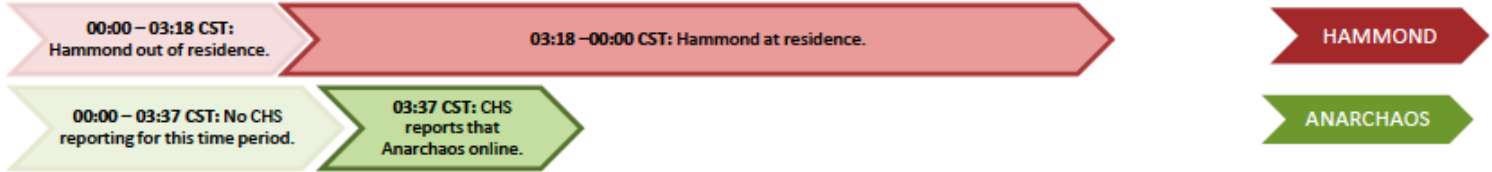

Timeline Correlation: Hammond and Anarchaos

3 March 2012

Hammond's computer activity. Shaded regions indicate Hammond observed out of residence:

Timeline Correlation: Hammond and Anarchaos

4 March 2012

Hammond's computer activity. Shaded regions indicate Hammond observed out of residence: