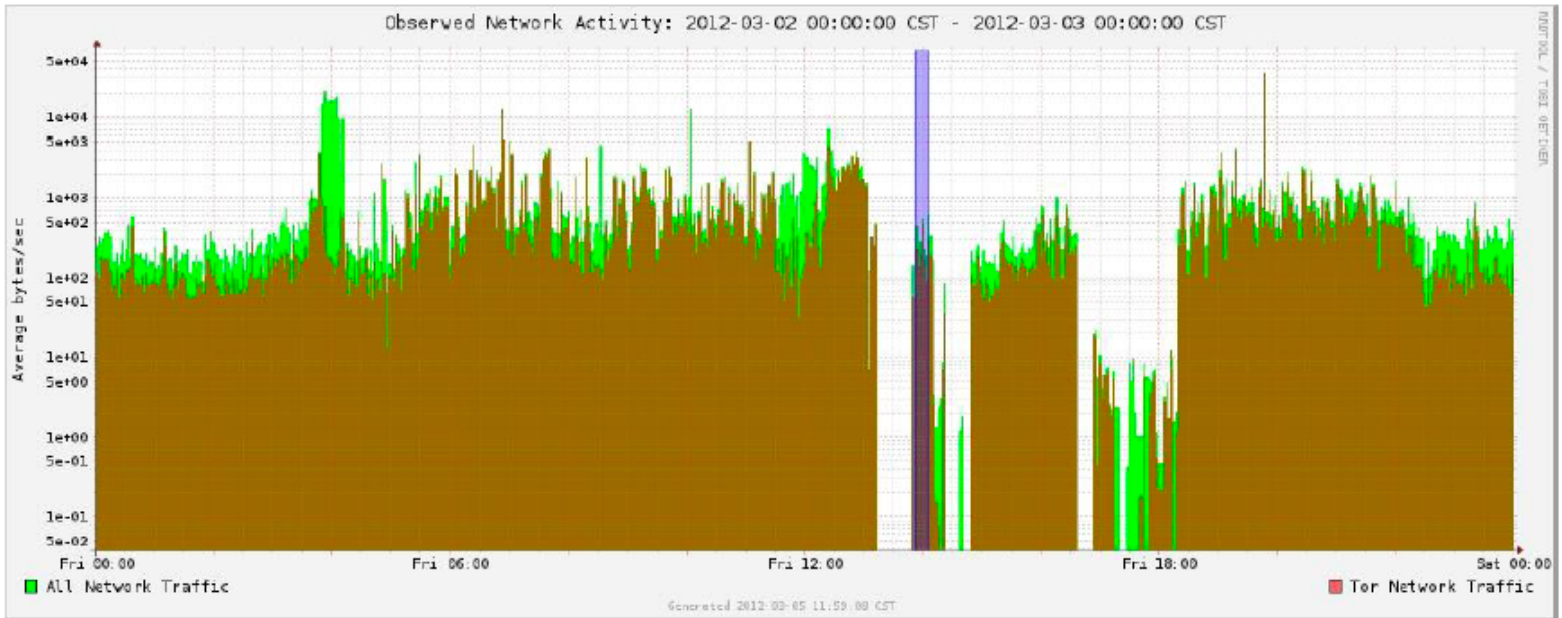

Timeline Correlation: Hammond and Anarchaos

1 March 2012

Hammond's computer activity. Shaded regions indicate Hammond observed out of residence:

Timeline Correlation: Hammond and Anarchaos

2 March 2012

Hammond's computer activity. Shaded regions indicate Hammond observed out of residence:

Timeline Correlation: Hammond and Anarchaos

3 March 2012

Hammond's computer activity. Shaded regions indicate Hammond observed out of residence:

Timeline Correlation: Hammond and Anarchaos

4 March 2012

Hammond's computer activity. Shaded regions indicate Hammond observed out of residence: