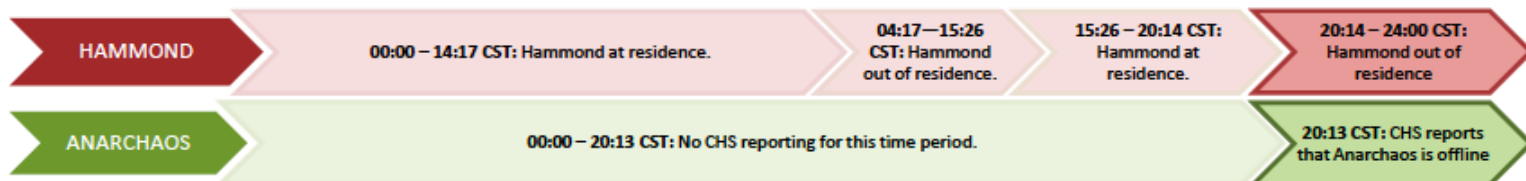

Timeline Correlation: Hammond and Anarchaos

1 March 2012

Hammond's computer activity. Shaded regions indicate Hammond observed out of residence:

Timeline Correlation: Hammond and Anarchaos

2 March 2012

Hammond's computer activity. Shaded regions indicate Hammond observed out of residence:

Timeline Correlation: Hammond and Anarchaos

3 March 2012

Hammond's computer activity. Shaded regions indicate Hammond observed out of residence:

Timeline Correlation: Hammond and Anarchaos

4 March 2012

Hammond's computer activity. Shaded regions indicate Hammond observed out of residence: