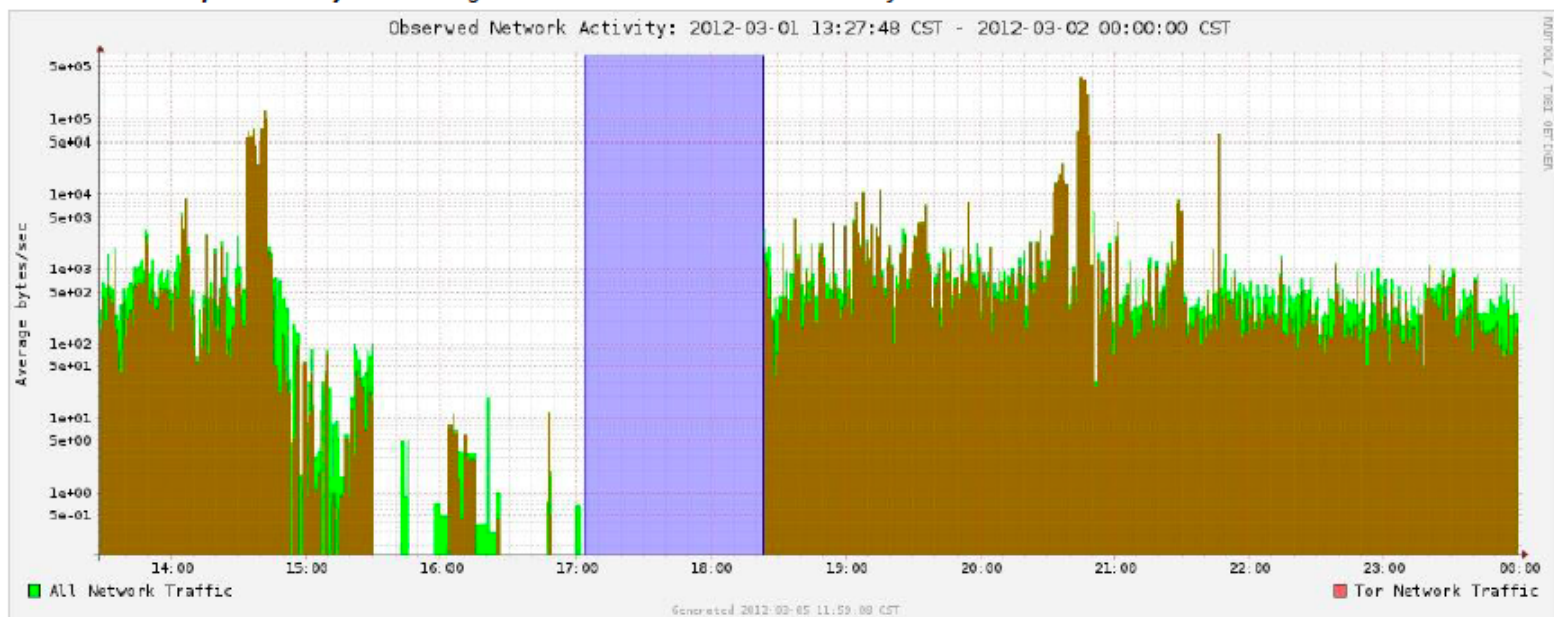

Timeline Correlation: Hammond and Anarchaos

1 March 2012

Hammond's computer activity. Shaded regions indicate Hammond observed out of residence:

Timeline Correlation: Hammond and Anarchaos

2 March 2012

Hammond's computer activity. Shaded regions indicate Hammond observed out of residence:

Timeline Correlation: Hammond and Anarchaos

3 March 2012

Hammond's computer activity. Shaded regions indicate Hammond observed out of residence:

Timeline Correlation: Hammond and Anarchaos

4 March 2012

Hammond's computer activity. Shaded regions indicate Hammond observed out of residence: