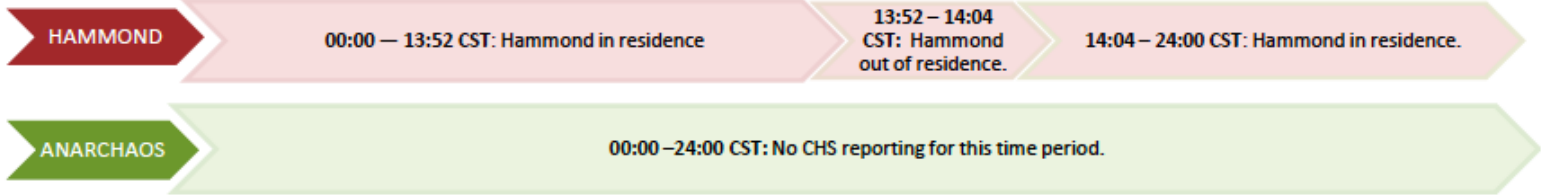

Timeline Correlation: Hammond and Anarchaos

1 March 2012

Hammond's computer activity. Shaded regions indicate Hammond observed out of residence:

Timeline Correlation: Hammond and Anarchaos

2 March 2012

Hammond's computer activity. Shaded regions indicate Hammond observed out of residence:

Timeline Correlation: Hammond and Anarchaos

3 March 2012

Hammond's computer activity. Shaded regions indicate Hammond observed out of residence:

Timeline Correlation: Hammond and Anarchaos

4 March 2012

Hammond's computer activity. Shaded regions indicate Hammond observed out of residence: