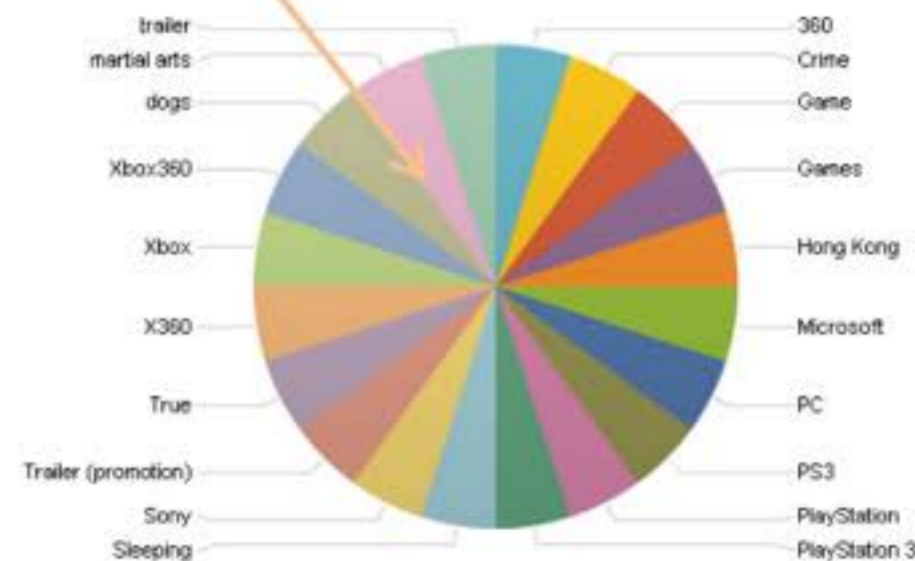

[View results](#)

Blogger - Most Popular...gs (in past 24 hours)

refreshed today at 17:21:05.

- The+Celeb+Fakes
- Watch+Drago...z+and+D...
- Support+of...%D6%AA+...
- Tv+%C4%B0z...z++Do...
- partyhose+b...an+in+hose
- Burger+%26...ch+Recipes
- Hair+Laser+Removal
- Eco+Tourism+Blog
- D4+Live
- Welcome+to+...keji's+Blog
- Disney+Bitches+Nude
- Minecraft+Se...+best+Mi...
- Beat+The+Boo...al+Tipster

- sports+news+always
- Just+Chill+Out
- Divx+Online,...ee+Films+...
- Equestria+Daily
- Planet+of+Music
- %D6%B3%D6...DA%AS...
- HeartaRon+%...+Online+...

[View results](#)

YouTube - Most Popular...eos (in past 24 hours)

refreshed today at 17:21:05.

- UjB55MaoD0
- RiDVipE9Kl
- JRfuAukYTKg
- Bag1gUouU0g
- ADe4_Ps1jTi
- 80Oed80T4vw
- QJO3ROT-A4E
- OZLUa6JUR18
- IvzIVDE72w
- 3jWTasS7LdU
- hstki457FJE
- eHGglatzONA
- Y1xs_xPb46M
- bpOR_HuHRNs
- H9nP17w7pDI

- erwas_JavkQ
- 8UVNT4wvIGY
- Yv46nGqJ0vQ
- pRS4139qK48
- SHRceS-bIA

[View results](#)

Most Popular Videos with Meta-data (in past 24 hours)

refreshed today at 17:21:05.

Video ID	Total Views	Title	Tags
1 erwas_JavkQ	105		
2 8UVNT4wvIGY	27		
3 Yv46nGqJ0vQ	23		
4 pRS4139qK48	23		
5 SHRceS-bIA	22		
6 H9nP17w7pDI	19		
7 bpOR_HuHRNs	19		
8 Y1xs_xPb46M	17		
9 eHGglatzONA	15		
10 hstki457FJE	15		

[View results](#)

Most Popular Video Tags

refreshed today at 17:21:05.

[View results](#)