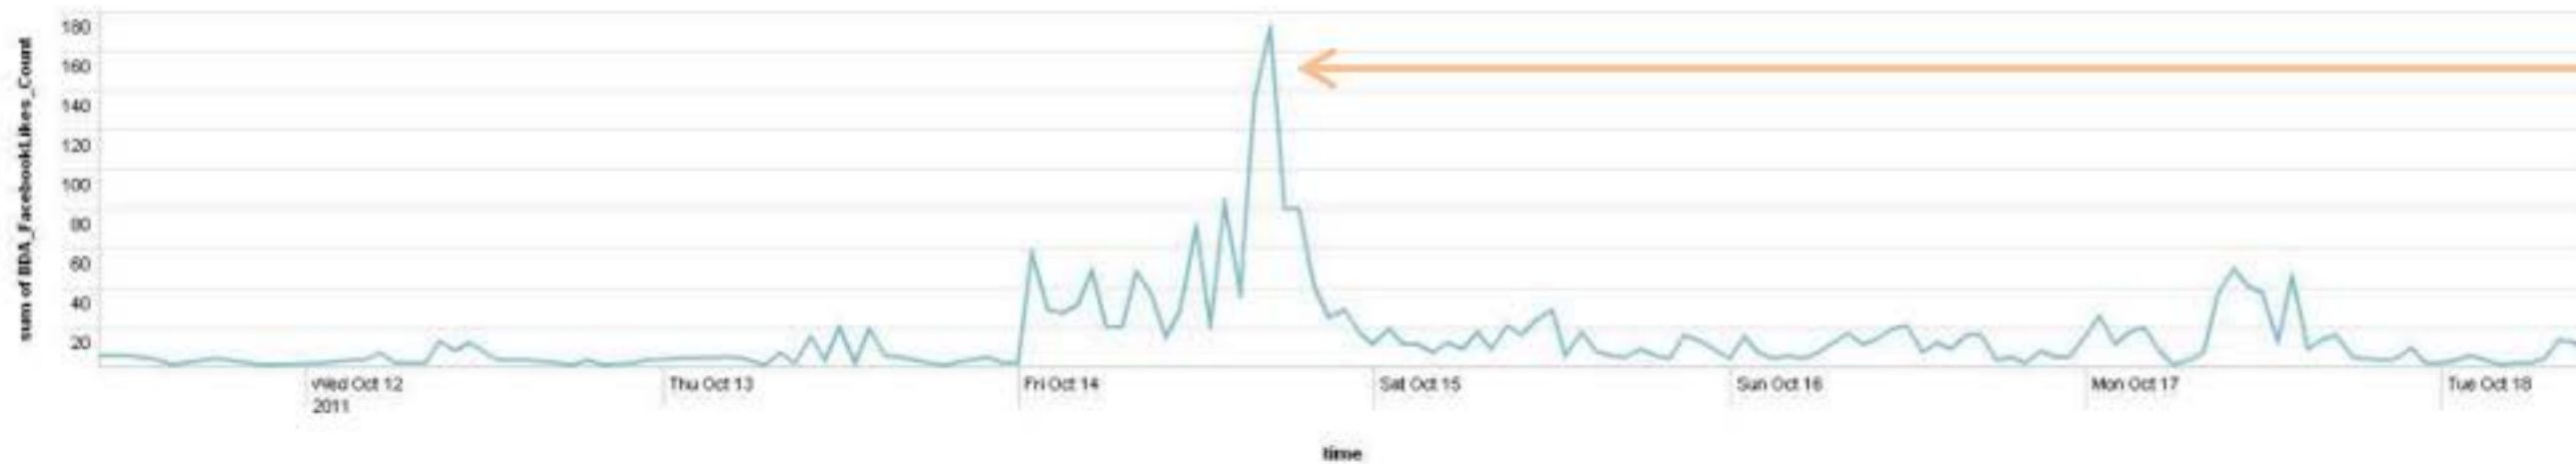

Embed+Cricket+Channel T20+ODI+Test+Channels ESPN CricInfo India Vs England Page 'Liked'

SQUEAKY DOLPHIN - City Activity | Actions

Select a City: LONDON [Search]

SQUEAKY DOLPHIN
Battle Damage Assessment Demonstrator - City Activity

Facebook - Most Liked Hrefs (in past 24 hours) refreshed today at 17:09:37.

Liked Href: <http://www.espn.com/india-vs-england-2011/engine/match/521218.html>

Total Likes: 749
Total Likes%: 15.46%

Bloglet - Most Popular Blogs (in past 24 hours) refreshed today at 17:09:37.

- Embed+Cricket+Channels
- T20+ODI+Test+Channels
- NO+URL+AVAILABLE
- cric+36
- +Watch+Live+Sp...d+TV+Shows...
- Pnoy+Channel...+%7C+Pnoy+TV
- Ben%27s+Political+Blog
- cricket+channels
- HQFooty+frames
- Blackboards+in+Porn
- Live+Cricket+str...atch+Cricket+...
- Milbrook+Cottages
- BarbwireX+Snap
- CarolinaWare's...The+WareHouse
- Watch+High+Qua...Movies+Online
- Cricket+Informations
- Funny+Fail+Pictures
- sarah%27s+erotic+art
- Cricket+Hight...+cricket+Stre...
- Mana+Telugu+M...%7C+TV+Sho...

YouTube - Most Popular Videos (in past 24 hours) refreshed today at 17:09:37.

- uRVYNGKq9c
- lwc07gq30s
- wyx6JDCsE
- exp086pGHAM
- C7nTAp6KrGY
- kAG39p008
- dHm2JLYbY
- gD1eR71SY
- BMys_MLVHFG
- vbSPNo_dnUU
- Wolmizvs5w
- QUO3ROT-A4E
- EPTH0mwRg
- t9573kG8tuE
- 4JpHEz53u
- 8v_4044s9M
- GchEVSx9XEA
- c8teQCdz0Y
- u0fk6syQ7Y
- T3E9Mjq4E

Facebook Likes containing 'liam fox' for LONDON

'Facebook' Likes for URLs containing 'liam fox'