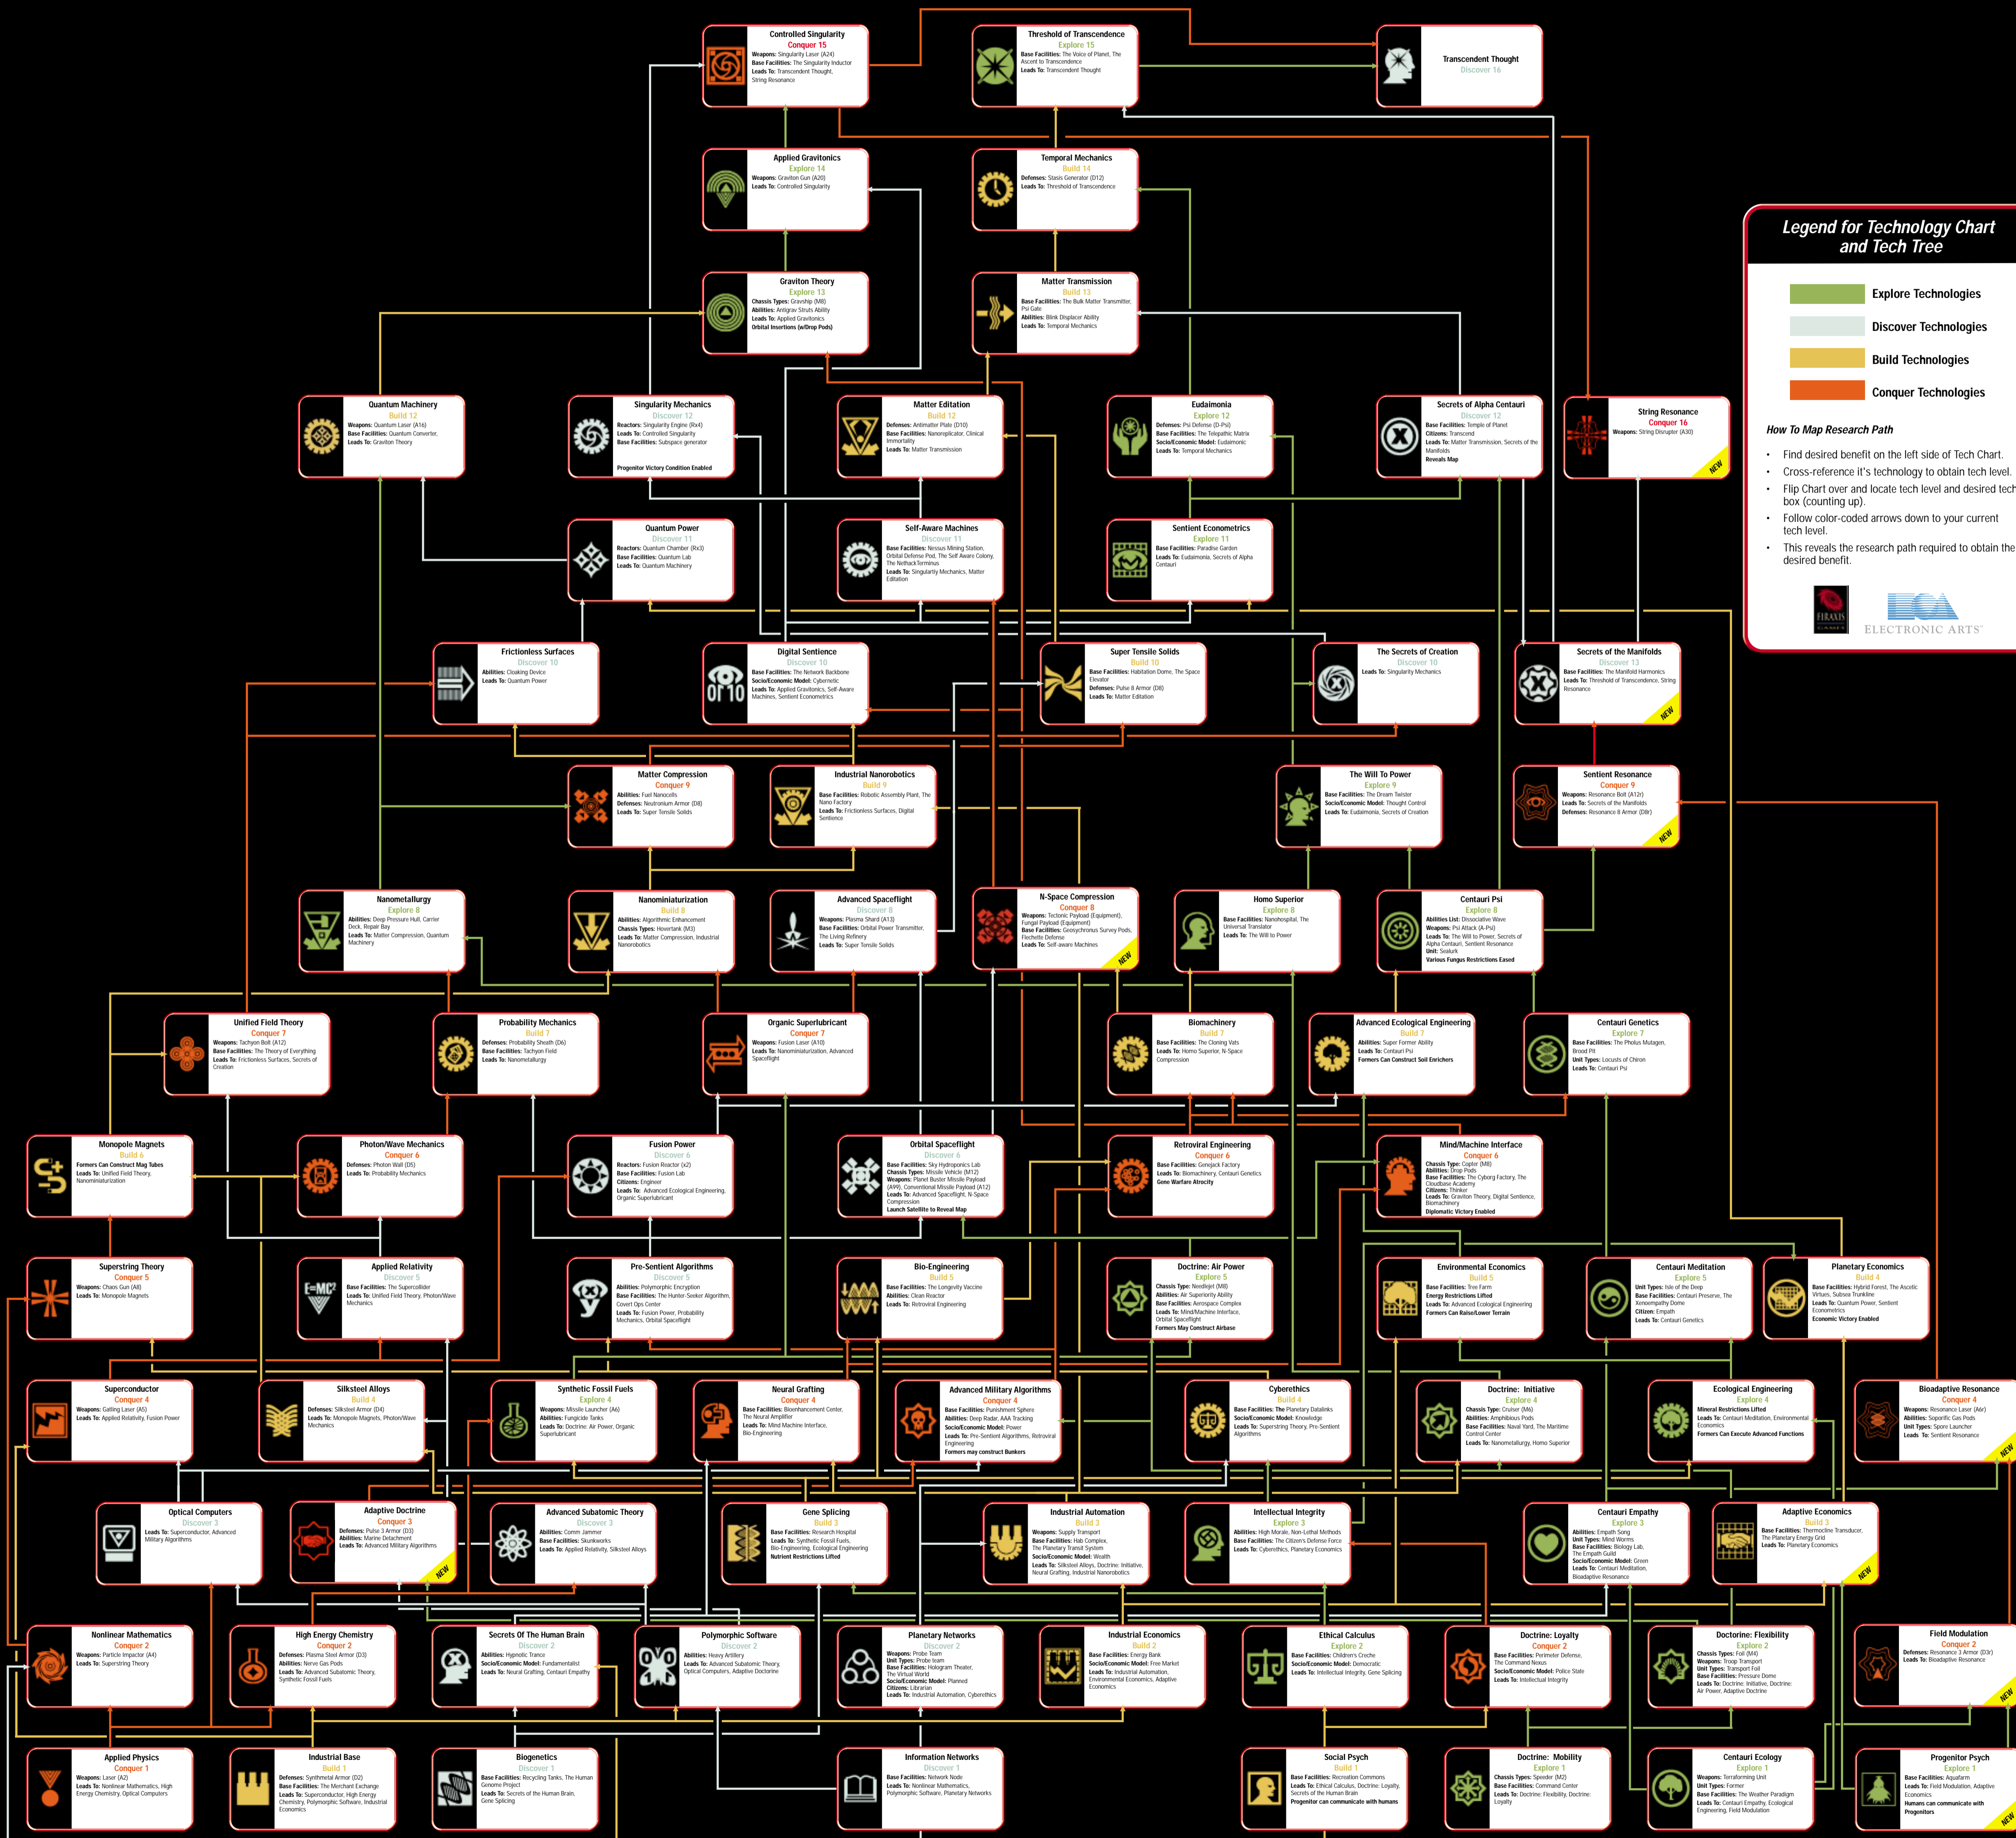

# ALIEN CROSSFIRE™ TECHNOLOGY

### Legend for Technology Chart and Tech Tree

- █ Explore Technologies
- █ Discover Technologies
- █ Build Technologies
- █ Conquer Technologies

#### How To Map Research Path

- Find desired benefit on the left side of Tech Chart.
- Cross-reference it's technology to obtain tech level.
- Flip Chart over and locate tech level and desired tech box (counting up).
- Follow color-coded arrows down to your current tech level.
- This reveals the research path required to obtain the desired benefit.