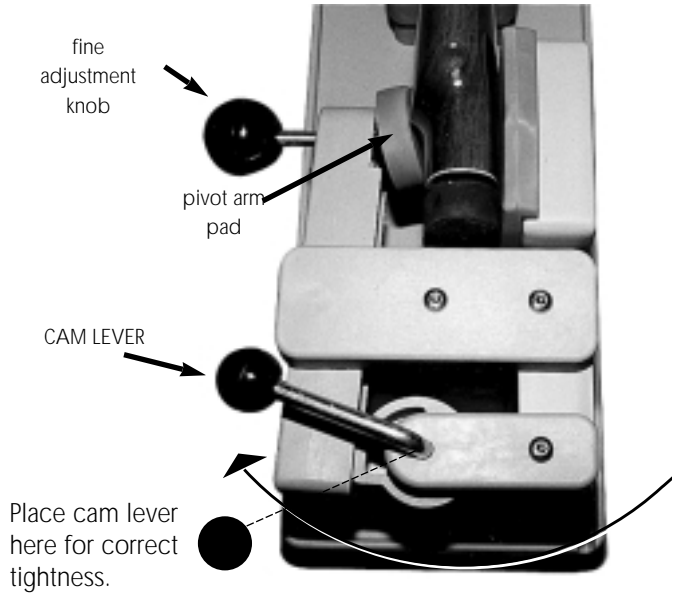

Gun Vise Instructions

Picture 3