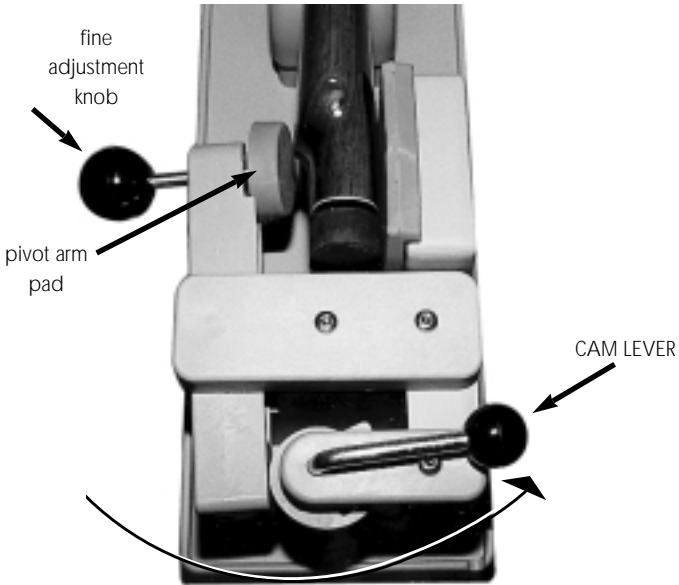

Gun Vise Instructions

Picture 2