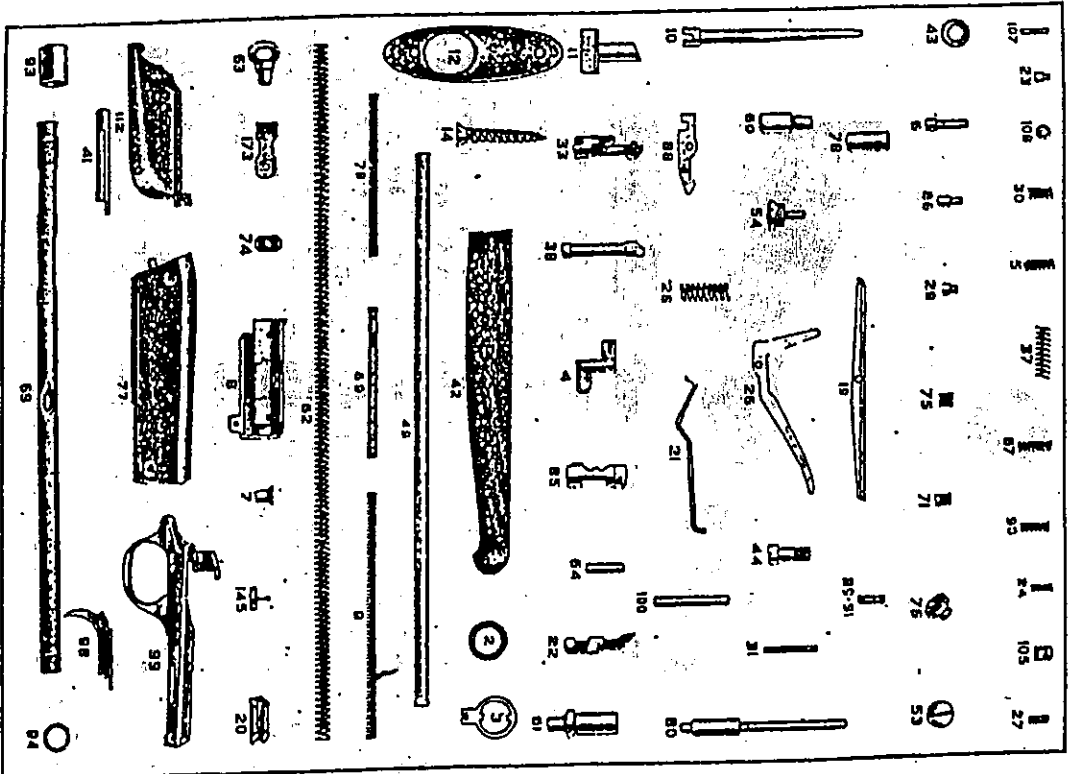

COMPONENT PARTS

ORDER PARTS BY CATALOGUE NAME AND NUMBER
SPECIFY SERIAL NUMBER OF RIFLE

Model 24 .22 Caliber Autoloading Rifle

Remington

Page 73