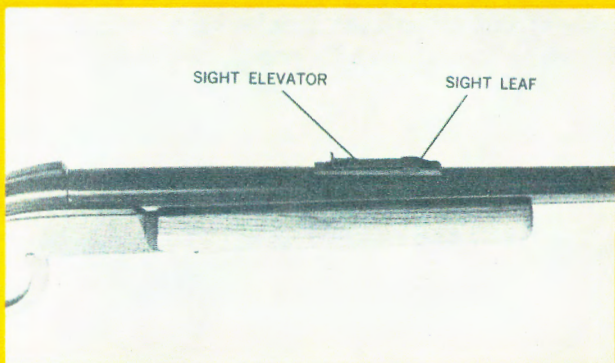

5. To unload, open action and remove shell.
6. Safety is the rebounding hammer type. Gun is on "safe" when hammer is in lowered position. To put on safe with hammer cocked, hold hammer firmly, release trigger, and slowly lower hammer. Be certain your gun is pointed in a safe direction at all times.

Specifications

Gauge: 20 or 410

Chamber: 3 inch

Action: Lever

Safety: Rebounding hammer

Buckbuster® Sight Adjustment

1. If slugs shoot high, move rear sight elevator forward one or more notches. Fire again and adjust until slug strikes at desired point of aim. If slugs hit low, move elevator to the rear.
2. If slugs hit to the left, gently tap rear sight leaf, (where fastened to the barrel) to the right. Fire again and adjust as above until slug strikes at desired point of aim. If slug shoots right, the sight leaf should be tapped left. In adjusting for windage, be careful not to mar the finish in tapping the sights.