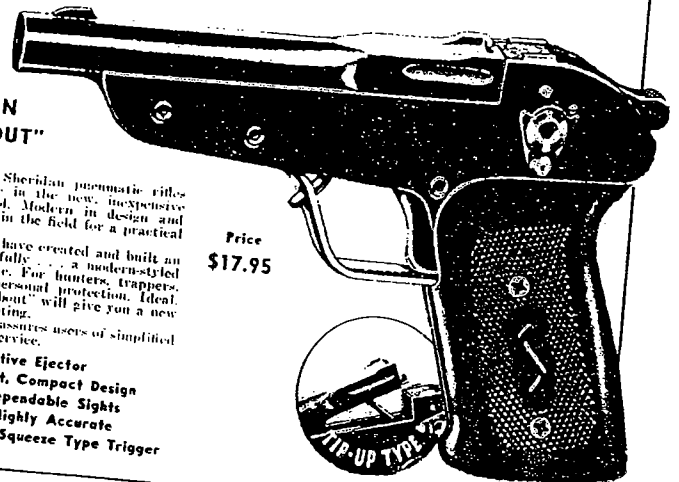

"KNOCABOUT" HOLSTER

An attractive and durable fine leather left holster made especially for the Sheridan "Knocabout" single shot pistol. Carefully stitched and moulded to the form of the pistol this holster also features a safety strap with a snap button to hold the gun in place.
Price $3.00

Holsters for Iver Johnson revolvers can be found on pages 174 through 180.

SHERIDAN "KNOCABOUT"

Manufacturers of the famous line of Sheridan pneumatic rifles now offer an outstanding dollar value in the new, inexpensive "Knocabout" .22 Cal. single-shot pistol. Modern in design and ingeniously engineered, it fills the need in the field for a practical utility gun at a popular price. Sheridan's experienced design engineers have created and built an inexpensive pistol that performs beautifully. . . . a modern-styled gun that's compact, sturdy and accurate. For hunters, trappers, fishermen, plinkers, campers, and for personal protection. Ideal for home range practice the "Knocabout" will give you a new thrill in leisurely, economical pistol shooting. Ideal. The proved, tip-up principle of operation assures users of simplified shooting, years of accurate, trouble-free service.

- .22 Caliber LR.L.&S.
- Single Shot
- Tip-Up Action
- Rotary Bolt Safety
- 5" Steel Barrel
- Positive Ejector
- Flat, Compact Design
- Dependable Sights
- Highly Accurate
- Squeeze Type Trigger

Price
$17.95