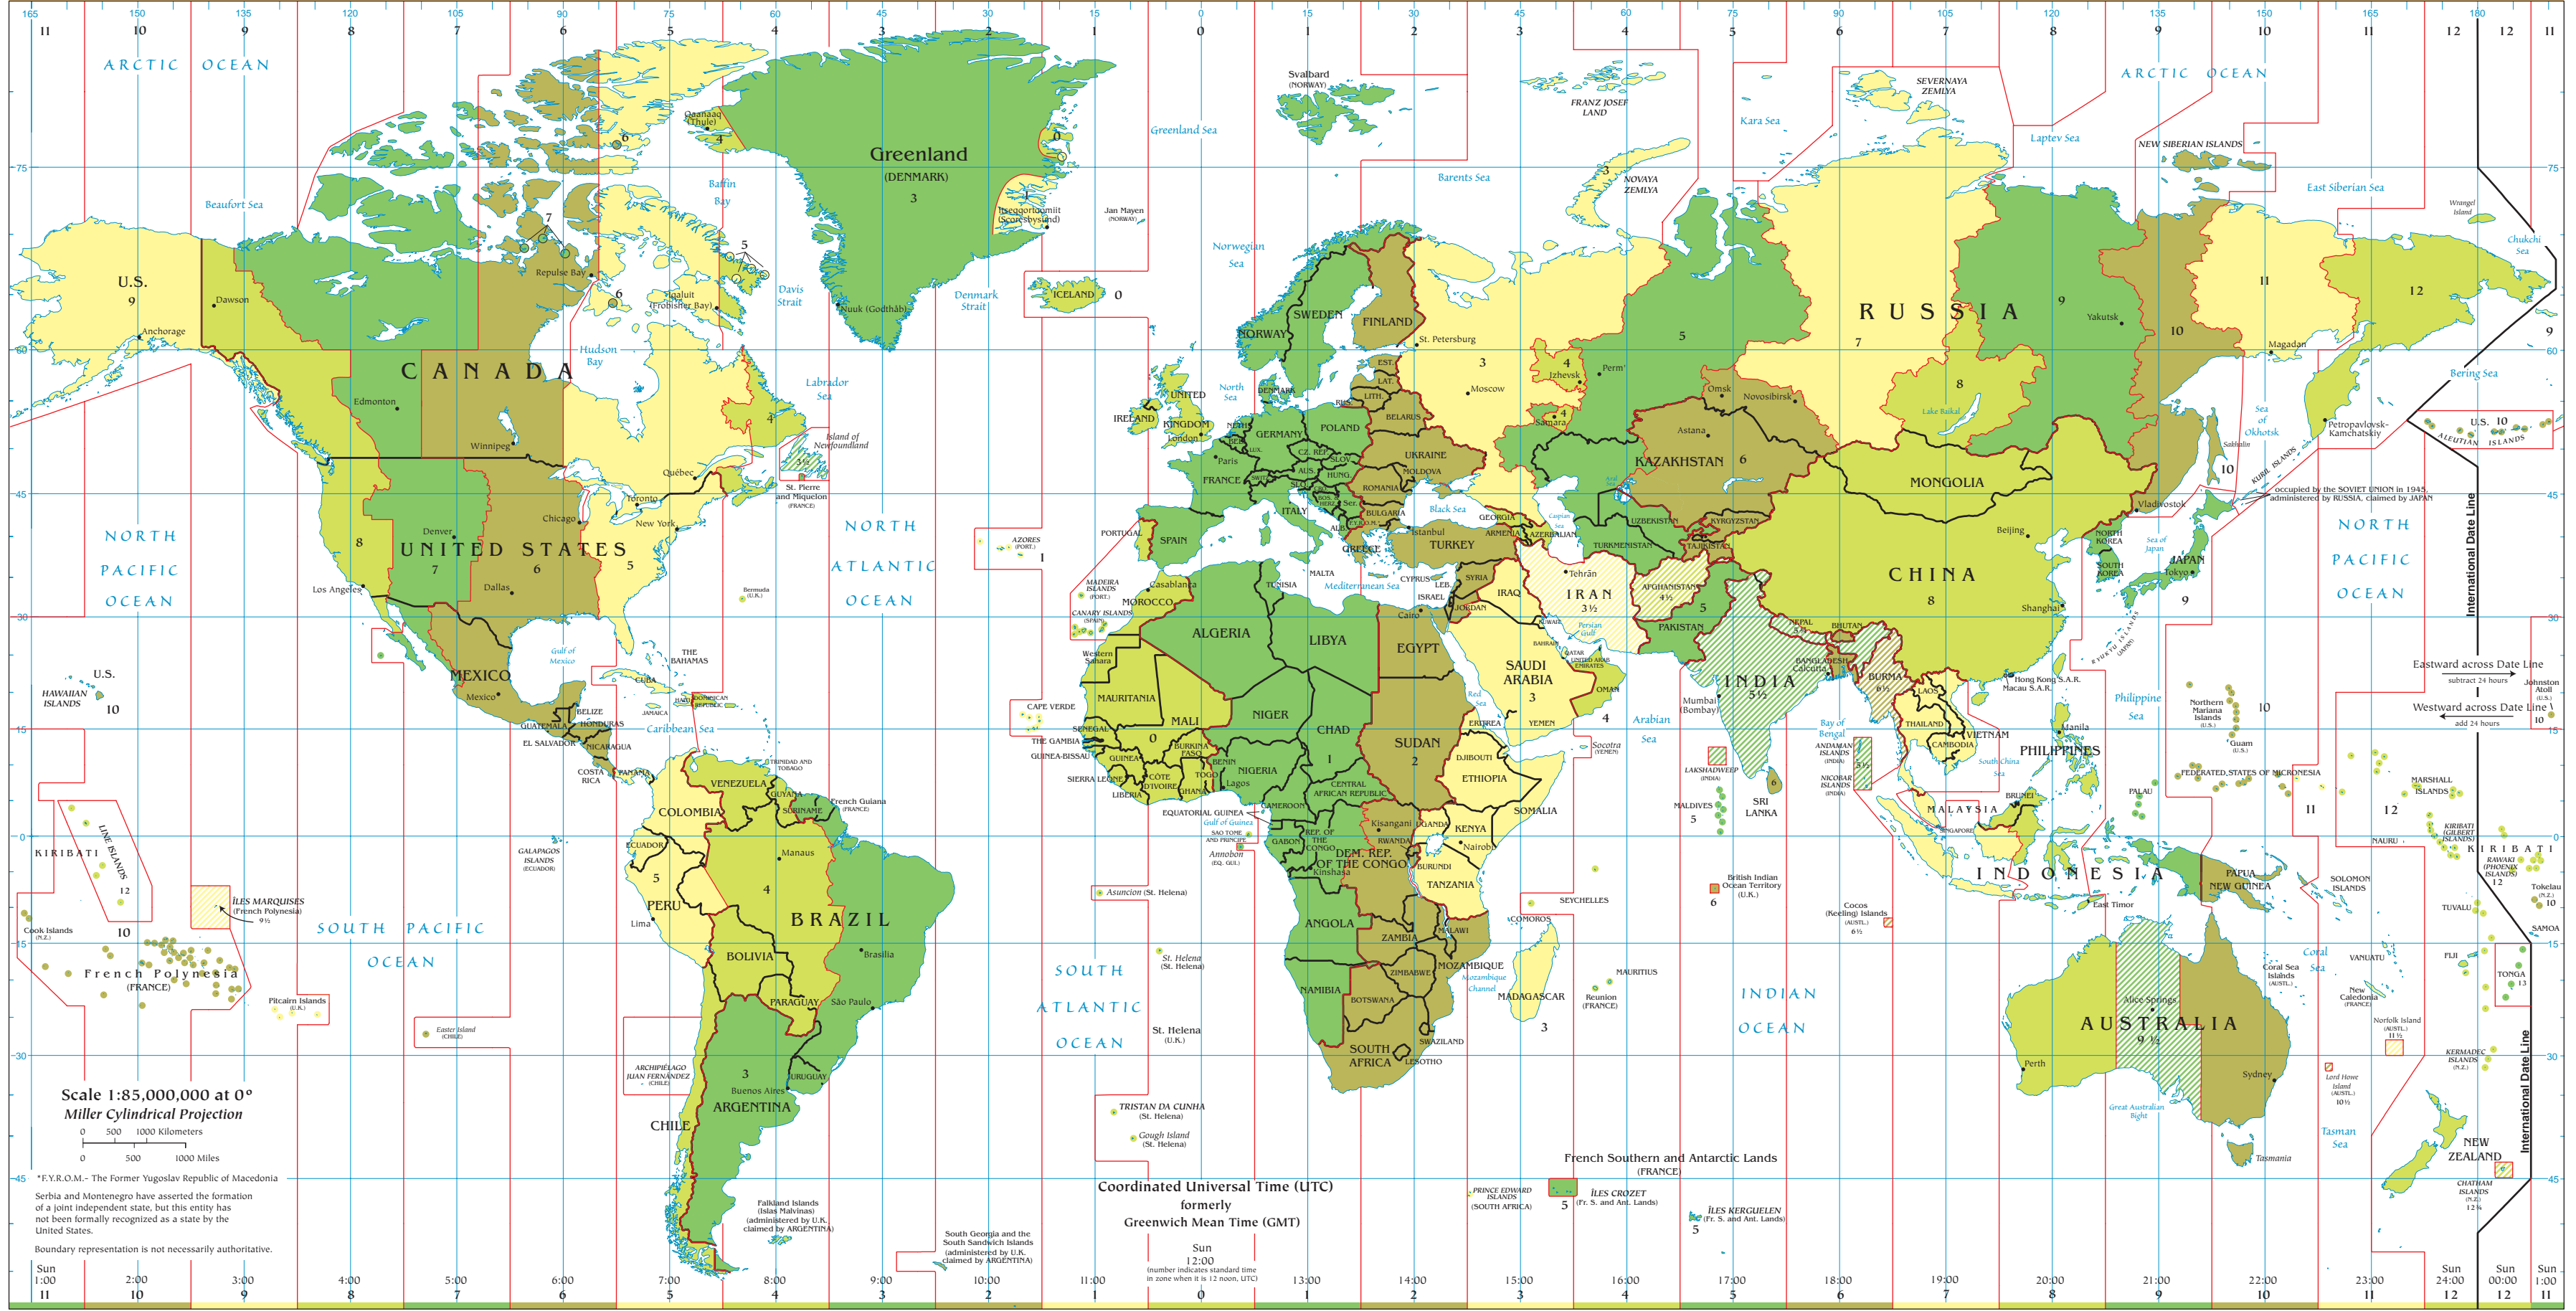

# STANDARD TIME ZONES OF THE WORLD

802700A1 (R02183) 4-00