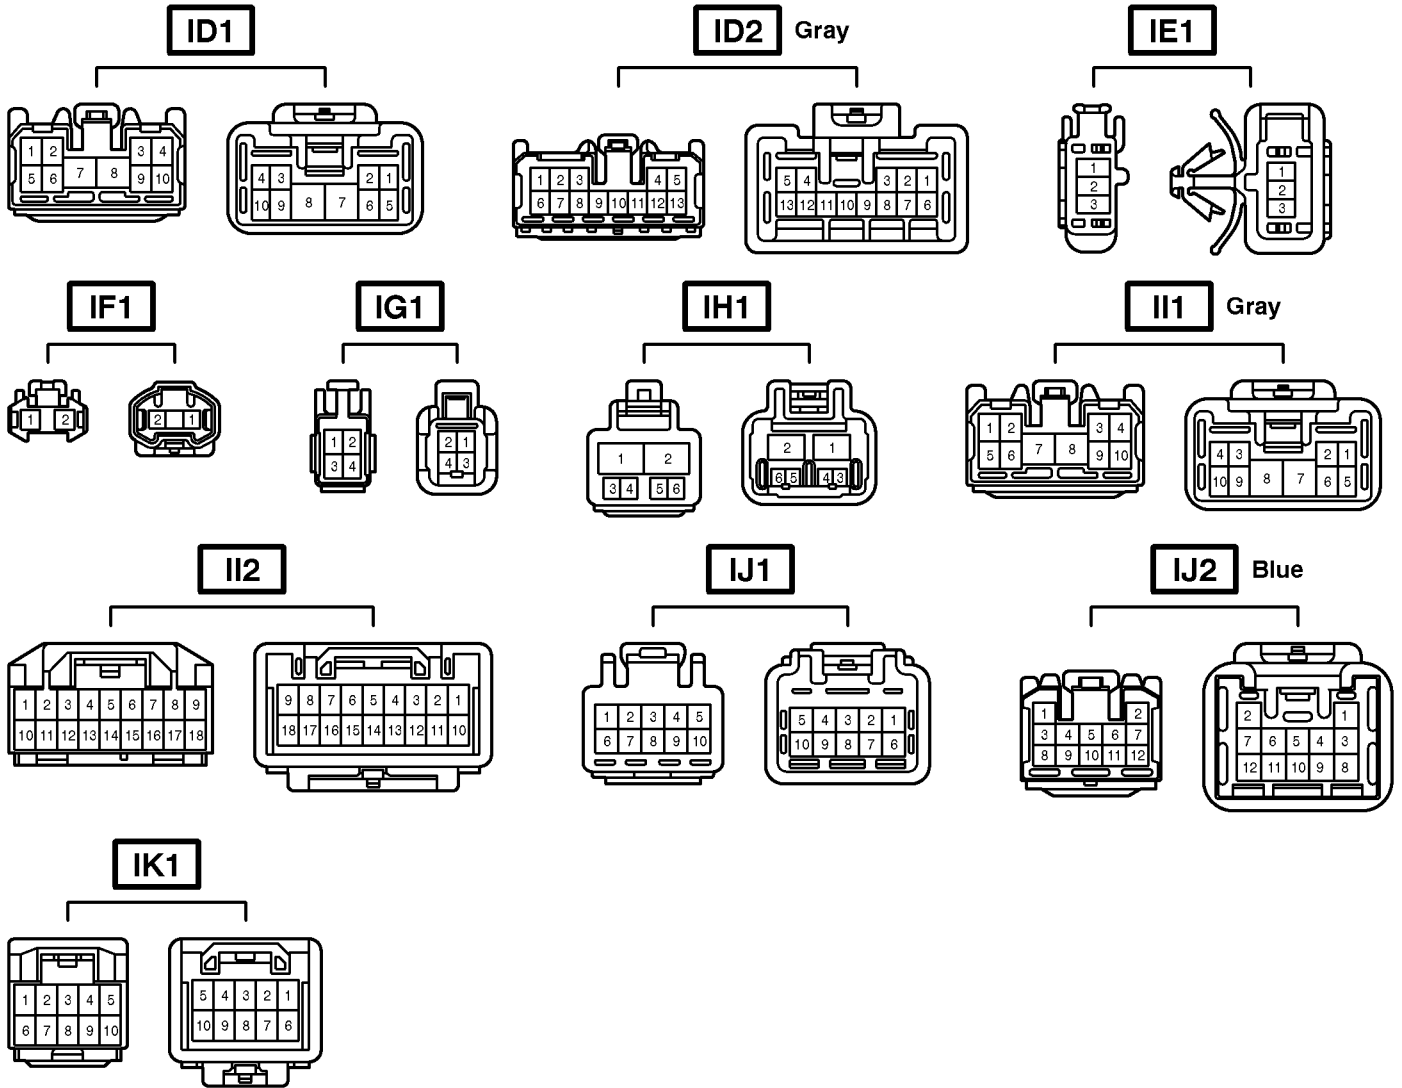

G ELECTRICAL WIRING ROUTING

□ : Location of Connector Joining Wire Harness and Wire Harness

▽ : Location of Ground Points

○ : Location of Splice Points

Connector Joining Wire Harness and Wire Harness

Code	Joining Wire Harness and Wire Harness (Connector Location)
EA1	Engine Wire and Engine Room Main Wire (Inside of the Engine Room R/B)

G ELECTRICAL WIRING ROUTING

□ : Location of Connector Joining Wire Harness and Wire Harness

▽ : Location of Ground Points

Connector Joining Wire Harness and Wire Harness

Code	Joining Wire Harness and Wire Harness (Connector Location)
IA1	Engine Room Main Wire and Instrument Panel Wire (Left Side of the Instrument Panel Reinforcement)
IA2	
IA4	
IA5	
IA6	
IB1	
IC1	Front Door LH Wire and Instrument Panel Wire (Left Kick Panel)
IC2	
IC3	

G ELECTRICAL WIRING ROUTING

□ : Location of Connector Joining Wire Harness and Wire Harness

○ : Location of Splice Points

Connector Joining Wire Harness and Wire Harness

Code	Joining Wire Harness and Wire Harness (Connector Location)
ID1	Instrument Panel Wire and Floor Wire (Left Kick Panel)
ID2	Instrument Panel Wire and Floor Wire (Left Kick Panel)
IE1	Instrument Panel Wire and Instrument Panel No.4 Wire (Behind the Combination Meter)
IF1	Console Box Wire and Instrument Panel Wire (Under the Instrument Panel Center)
IG1	Instrument Panel Wire and Instrument Panel No.3 Wire (Front Side of the Parking Brake Lever)
IH1	Instrument Panel Wire and A/C Sub Wire (Left Upper Side of the Blower Unit)
II1	Engine Wire and Instrument Panel Wire (Blower Unit RH)
II2	Engine Wire and Instrument Panel Wire (Blower Unit RH)
IJ1	Front Door RH Wire and Instrument Panel Wire (Right Kick Panel)
IJ2	Front Door RH Wire and Instrument Panel Wire (Right Kick Panel)
IK1	Roof Wire and Instrument Panel Wire (Left Side of the Instrument Panel)