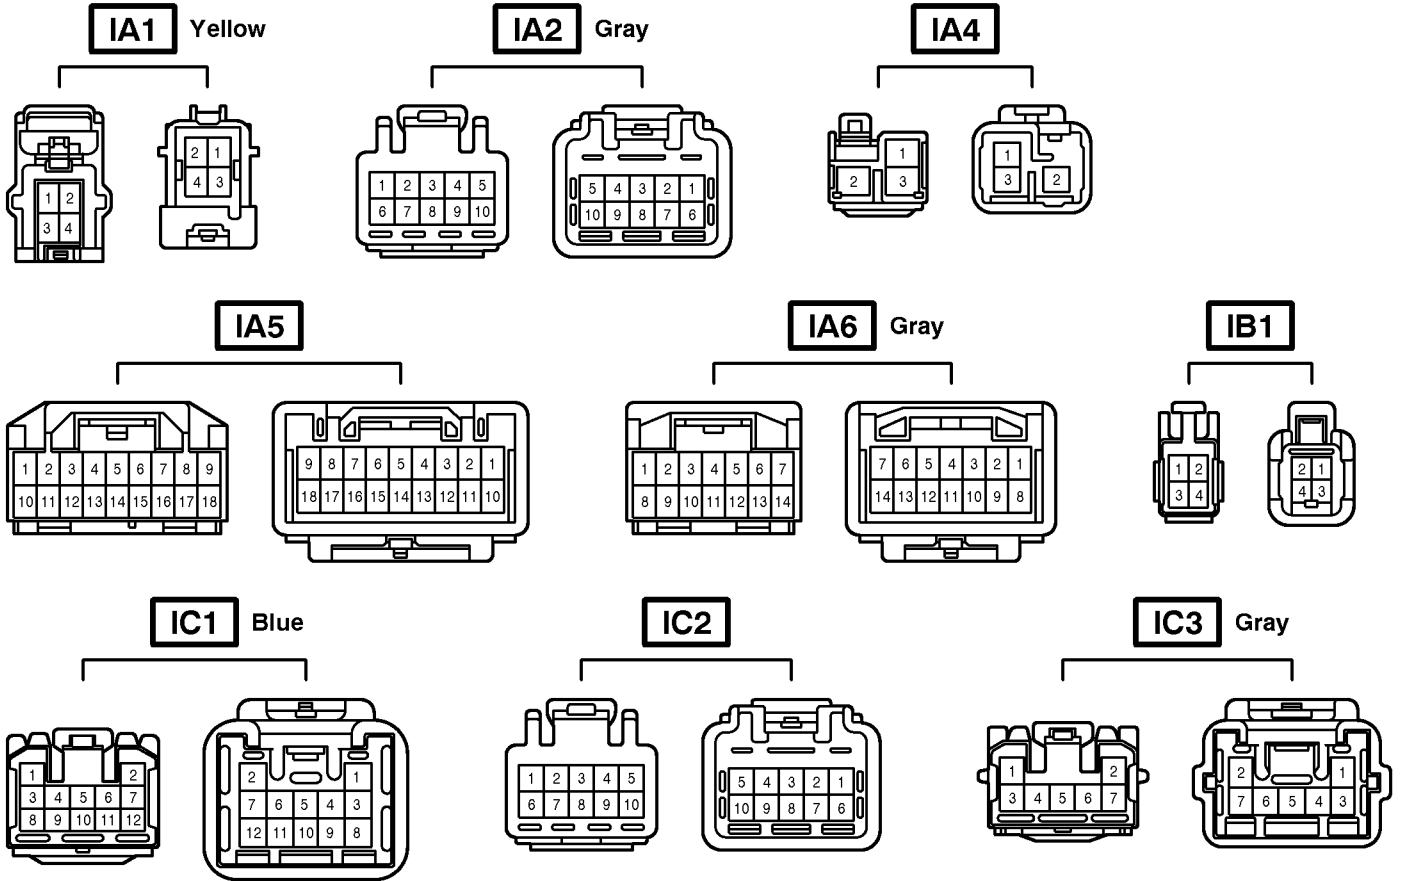

G ELECTRICAL WIRING ROUTING

□ : Location of Connector Joining Wire Harness and Wire Harness

▽ : Location of Ground Points

○ : Location of Splice Points

Connector Joining Wire Harness and Wire Harness

Code	Joining Wire Harness and Wire Harness (Connector Location)
EA1	Engine Wire and Engine Room Main Wire (Inside of the Engine Room R/B)

G ELECTRICAL WIRING ROUTING

□ : Location of Connector Joining Wire Harness and Wire Harness

▽ : Location of Ground Points

Connector Joining Wire Harness and Wire Harness

Code	Joining Wire Harness and Wire Harness (Connector Location)
IA1	Engine Room Main Wire and Instrument Panel Wire (Left Side of the Instrument Panel Reinforcement)
IA2	
IA4	
IA5	
IA6	
IB1	
IC1	Front Door LH Wire and Instrument Panel Wire (Left Kick Panel)
IC2	
IC3	

G ELECTRICAL WIRING ROUTING

□ : Location of Connector Joining Wire Harness and Wire Harness

○ : Location of Splice Points

Connector Joining Wire Harness and Wire Harness

Code	Joining Wire Harness and Wire Harness (Connector Location)
ID1	Instrument Panel Wire and Floor Wire (Left Kick Panel)
ID2	Instrument Panel Wire and Floor Wire (Left Kick Panel)
IE1	Instrument Panel Wire and Instrument Panel No.4 Wire (Behind the Combination Meter)
IF1	Console Box Wire and Instrument Panel Wire (Under the Instrument Panel Center)
IG1	Instrument Panel Wire and Instrument Panel No.3 Wire (Front Side of the Parking Brake Lever)
IH1	Instrument Panel Wire and A/C Sub Wire (Left Upper Side of the Blower Unit)
II1	Engine Wire and Instrument Panel Wire (Blower Unit RH)
II2	Engine Wire and Instrument Panel Wire (Blower Unit RH)
IJ1	Front Door RH Wire and Instrument Panel Wire (Right Kick Panel)
IJ2	Front Door RH Wire and Instrument Panel Wire (Right Kick Panel)
IK1	Roof Wire and Instrument Panel Wire (Left Side of the Instrument Panel)