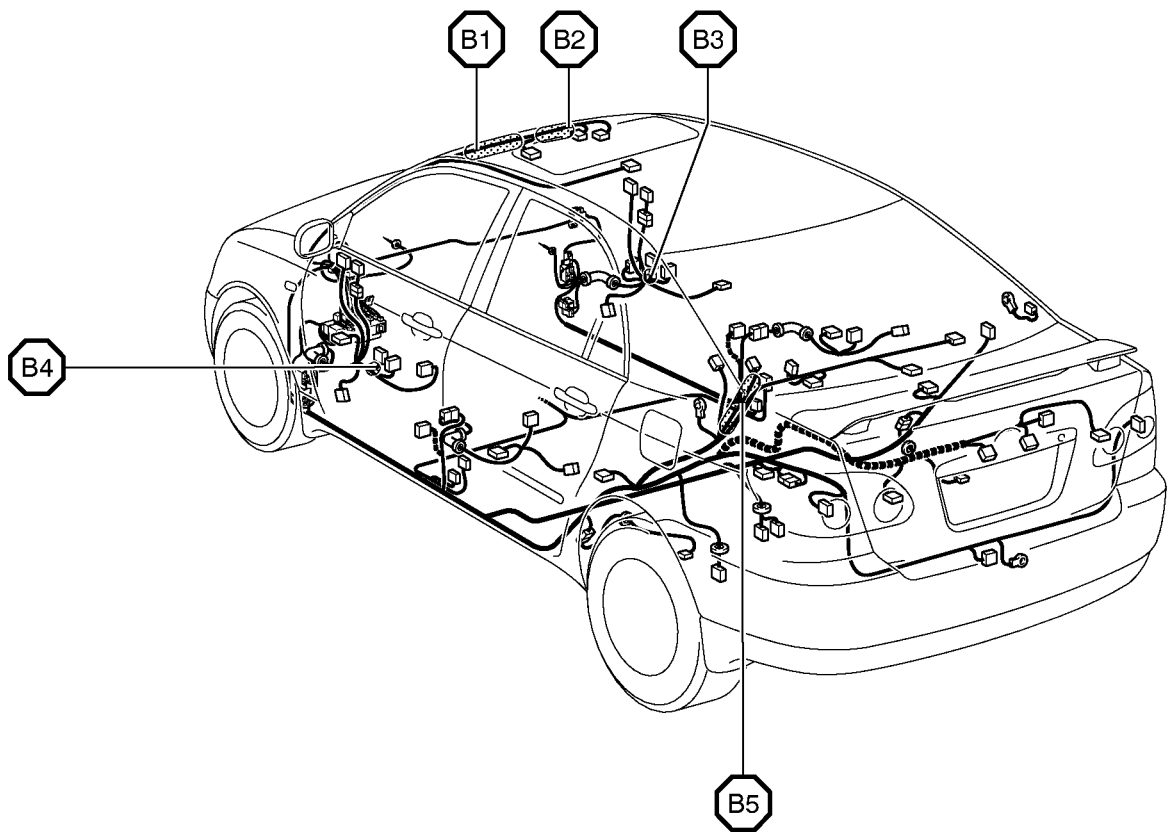

- : Location of Splice Points