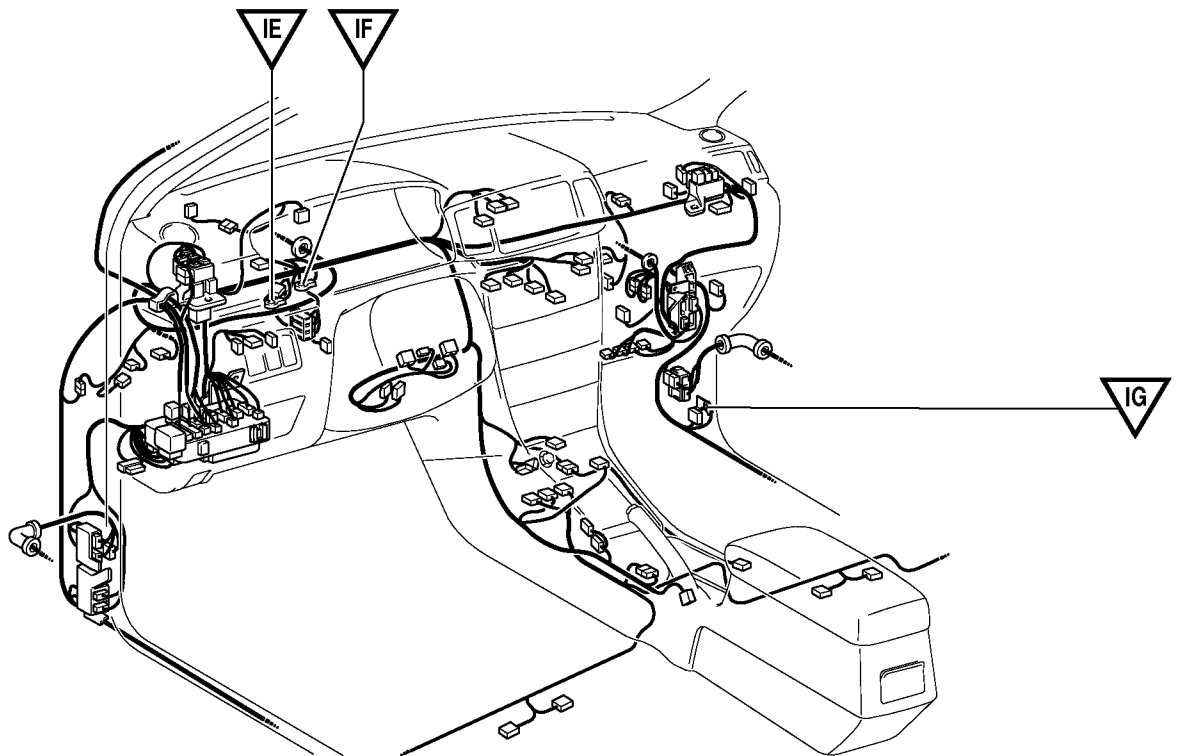

G ELECTRICAL WIRING ROUTING

□ : Location of Connector Joining Wire Harness and Wire Harness

▽ : Location of Ground Points

○ : Location of Splice Points

Connector Joining Wire Harness and Wire Harness

Code	Joining Wire Harness and Wire Harness (Connector Location)
EA1	Engine Wire and Engine Room Main Wire (Inside of the Engine Room R/B)

G ELECTRICAL WIRING ROUTING

□ : Location of Connector Joining Wire Harness and Wire Harness

▽ : Location of Ground Points

Connector Joining Wire Harness and Wire Harness

Code	Joining Wire Harness and Wire Harness (Connector Location)
IA1	Engine Room Main Wire and Instrument Panel Wire (Left Side of the Instrument Panel Reinforcement)
IA2	
IA4	
IA5	
IA6	
IB1	
IC1	Front Door LH Wire and Instrument Panel Wire (Left Kick Panel)
IC2	
IC3	

G ELECTRICAL WIRING ROUTING

□ : Location of Connector Joining Wire Harness and Wire Harness

○ : Location of Splice Points

Connector Joining Wire Harness and Wire Harness

Code	Joining Wire Harness and Wire Harness (Connector Location)
ID1	Instrument Panel Wire and Floor Wire (Left Kick Panel)
ID2	Instrument Panel Wire and Floor Wire (Left Kick Panel)
IE1	Instrument Panel Wire and Instrument Panel No.4 Wire (Behind the Combination Meter)
IF1	Console Box Wire and Instrument Panel Wire (Under the Instrument Panel Center)
IG1	Instrument Panel Wire and Instrument Panel No.3 Wire (Front Side of the Parking Brake Lever)
IH1	Instrument Panel Wire and A/C Sub Wire (Left Upper Side of the Blower Unit)
II1	Engine Wire and Instrument Panel Wire (Blower Unit RH)
II2	Engine Wire and Instrument Panel Wire (Blower Unit RH)
IJ1	Front Door RH Wire and Instrument Panel Wire (Right Kick Panel)
IJ2	Front Door RH Wire and Instrument Panel Wire (Right Kick Panel)
IK1	Roof Wire and Instrument Panel Wire (Left Side of the Instrument Panel)