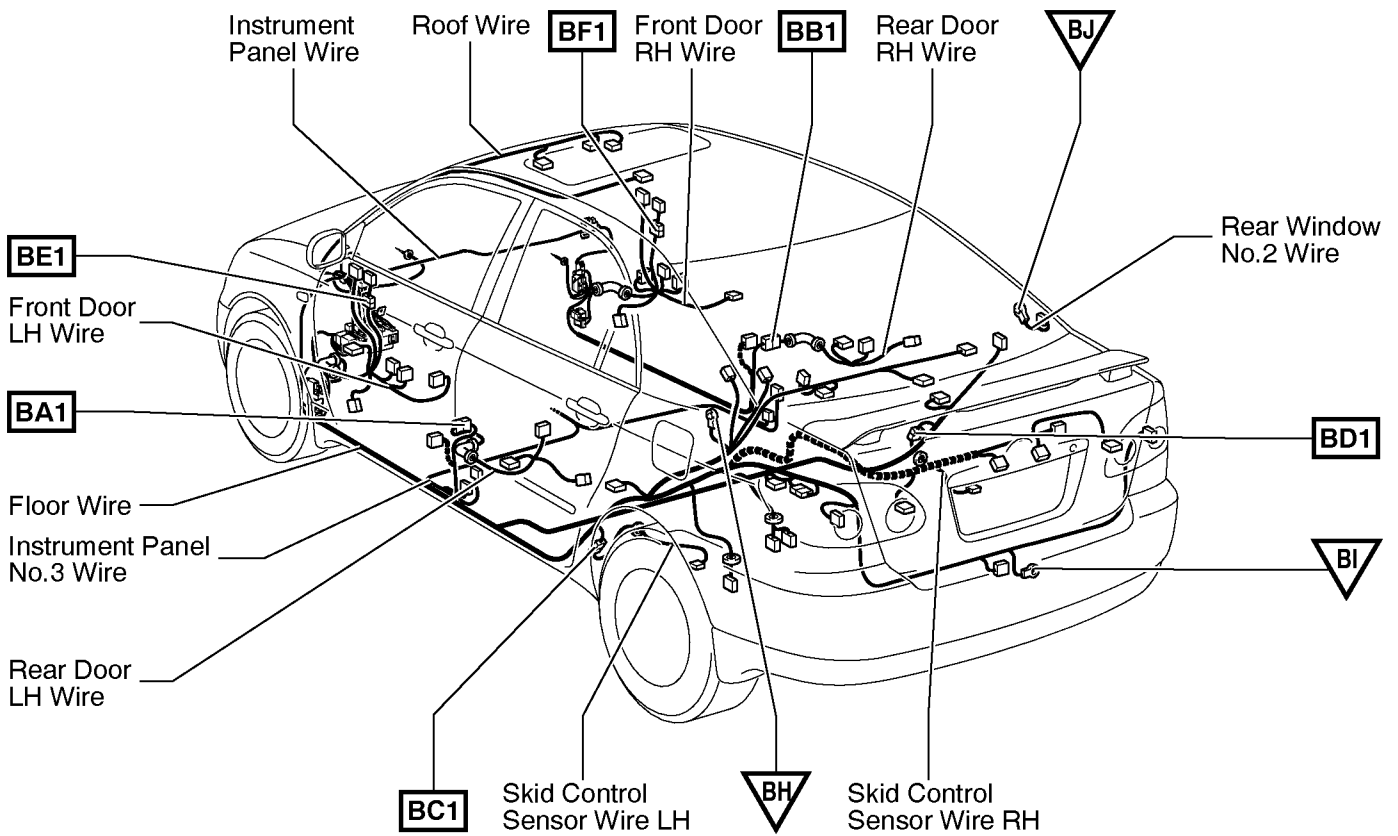

G ELECTRICAL WIRING ROUTING

- : Location of Connector Joining Wire Harness and Wire Harness
- ▽ : Location of Ground Points