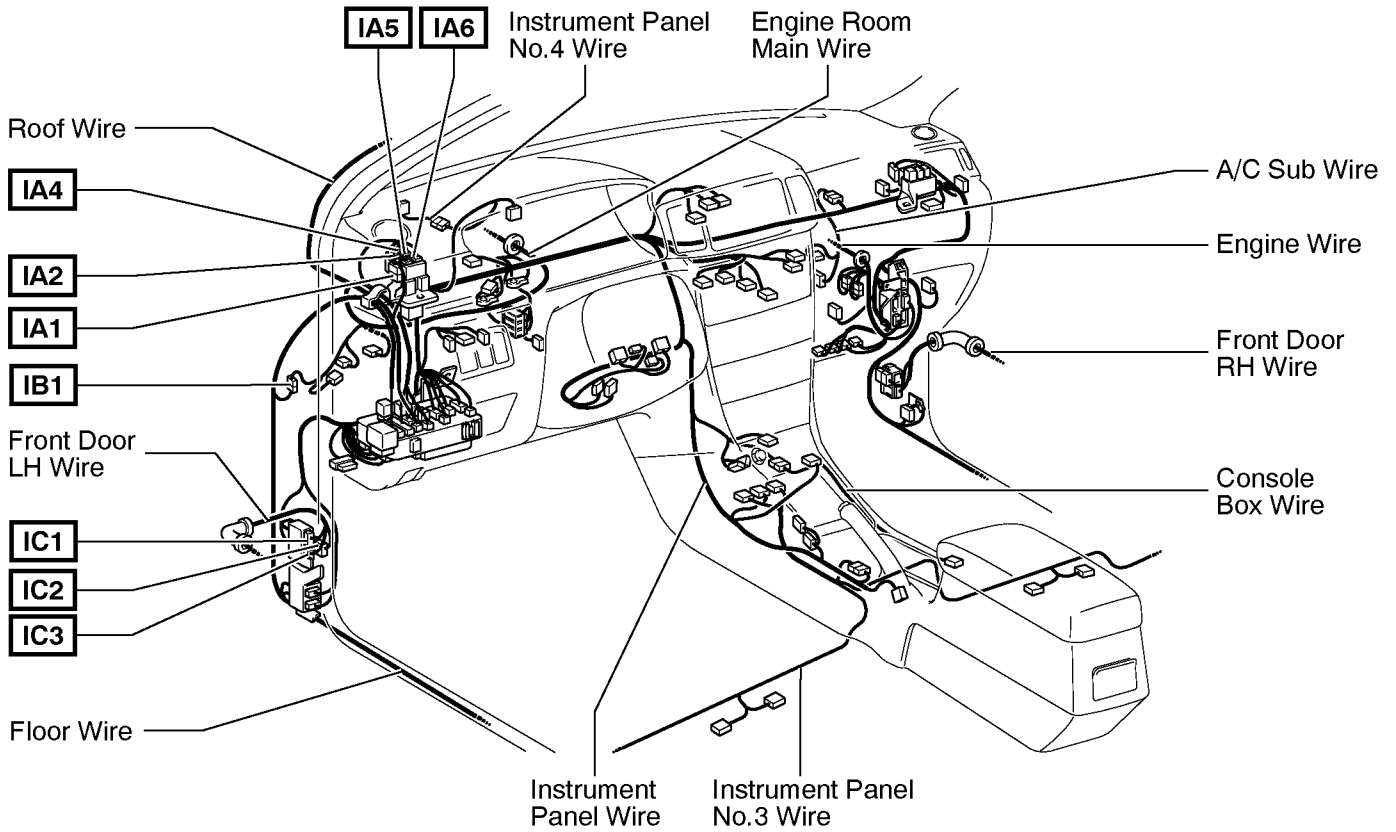

G ELECTRICAL WIRING ROUTING

□ : Location of Connector Joining Wire Harness and Wire Harness

▽ : Location of Ground Points

○ : Location of Splice Points

Connector Joining Wire Harness and Wire Harness

Code	Joining Wire Harness and Wire Harness (Connector Location)
EA1	Engine Wire and Engine Room Main Wire (Inside of the Engine Room R/B)

G ELECTRICAL WIRING ROUTING

□ : Location of Connector Joining Wire Harness and Wire Harness

▽ : Location of Ground Points

Connector Joining Wire Harness and Wire Harness

Code	Joining Wire Harness and Wire Harness (Connector Location)
IA1	Engine Room Main Wire and Instrument Panel Wire (Left Side of the Instrument Panel Reinforcement)
IA2	
IA4	
IA5	
IA6	
IB1	
IC1	Front Door LH Wire and Instrument Panel Wire (Left Kick Panel)
IC2	
IC3	

G ELECTRICAL WIRING ROUTING

□ : Location of Connector Joining Wire Harness and Wire Harness

○ : Location of Splice Points

Connector Joining Wire Harness and Wire Harness

Code	Joining Wire Harness and Wire Harness (Connector Location)
ID1	Instrument Panel Wire and Floor Wire (Left Kick Panel)
ID2	Instrument Panel Wire and Floor Wire (Left Kick Panel)
IE1	Instrument Panel Wire and Instrument Panel No.4 Wire (Behind the Combination Meter)
IF1	Console Box Wire and Instrument Panel Wire (Under the Instrument Panel Center)
IG1	Instrument Panel Wire and Instrument Panel No.3 Wire (Front Side of the Parking Brake Lever)
IH1	Instrument Panel Wire and A/C Sub Wire (Left Upper Side of the Blower Unit)
II1	Engine Wire and Instrument Panel Wire (Blower Unit RH)
II2	Engine Wire and Instrument Panel Wire (Blower Unit RH)
IJ1	Front Door RH Wire and Instrument Panel Wire (Right Kick Panel)
IJ2	Front Door RH Wire and Instrument Panel Wire (Right Kick Panel)
IK1	Roof Wire and Instrument Panel Wire (Left Side of the Instrument Panel)