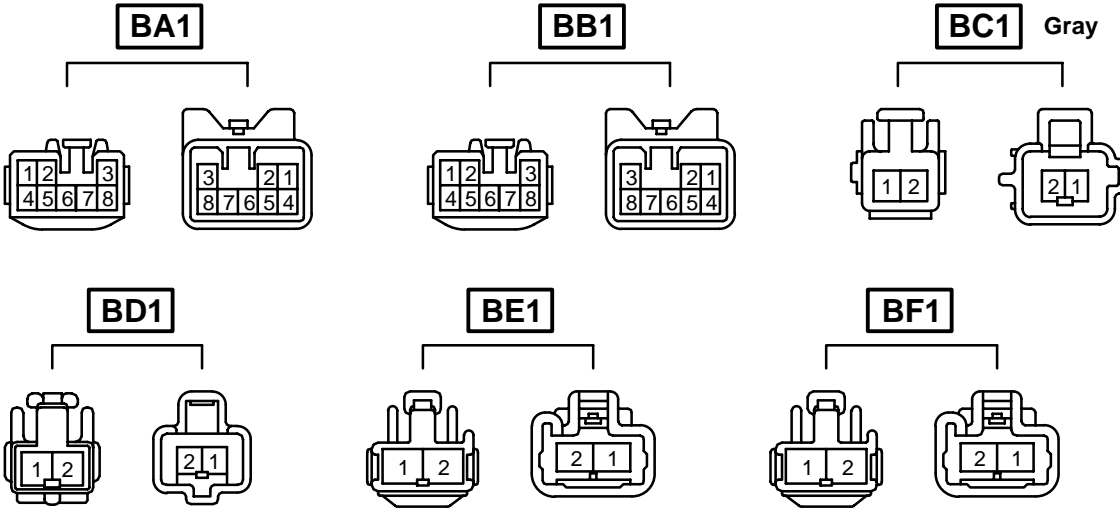

G ELECTRICAL WIRING ROUTING

□ : Location of Connector Joining Wire Harness and Wire Harness

○ : Location of Splice Points

Connector Joining Wire Harness and Wire Harness

Code	Joining Wire Harness and Wire Harness (Connector Location)
ID1	Instrument Panel Wire and Floor Wire (Left Kick Panel)
ID2	Instrument Panel Wire and Floor Wire (Left Kick Panel)
IE1	Instrument Panel Wire and Instrument Panel No.4 Wire (Behind the Combination Meter)
IF1	Console Box Wire and Instrument Panel Wire (Under the Instrument Panel Center)
IG1	Instrument Panel Wire and Instrument Panel No.3 Wire (Front Side of the Parking Brake Lever)
IH1	Instrument Panel Wire and A/C Sub Wire (Left Upper Side of the Blower Unit)
II1	Engine Wire and Instrument Panel Wire (Blower Unit RH)
II2	Engine Wire and Instrument Panel Wire (Blower Unit RH)
IJ1	Front Door RH Wire and Instrument Panel Wire (Right Kick Panel)
IJ2	Front Door RH Wire and Instrument Panel Wire (Right Kick Panel)
IK1	Roof Wire and Instrument Panel Wire (Left Side of the Instrument Panel)

G ELECTRICAL WIRING ROUTING

- : Location of Connector Joining Wire Harness and Wire Harness
- ▽ : Location of Ground Points

- : Location of Splice Points

Connector Joining Wire Harness and Wire Harness

Code	Joining Wire Harness and Wire Harness (Connector Location)
BA1	Rear Door LH Wire and Floor Wire (Left Center Pillar)
BB1	Rear Door RH Wire and Instrument Panel Wire (Right Center Pillar)
BC1	Skid Control Sensor Wire LH and Floor Wire (Quarter Wheel House LH)
BD1	Skid Control Sensor Wire RH and Floor Wire (Quarter Wheel House RH)
BE1	Speaker Tweeter LH Wire and Front Door LH Wire (Inside of the Front Door LH)
BF1	Speaker Tweeter RH Wire and Front Door RH Wire (Inside of the Front Door RH)