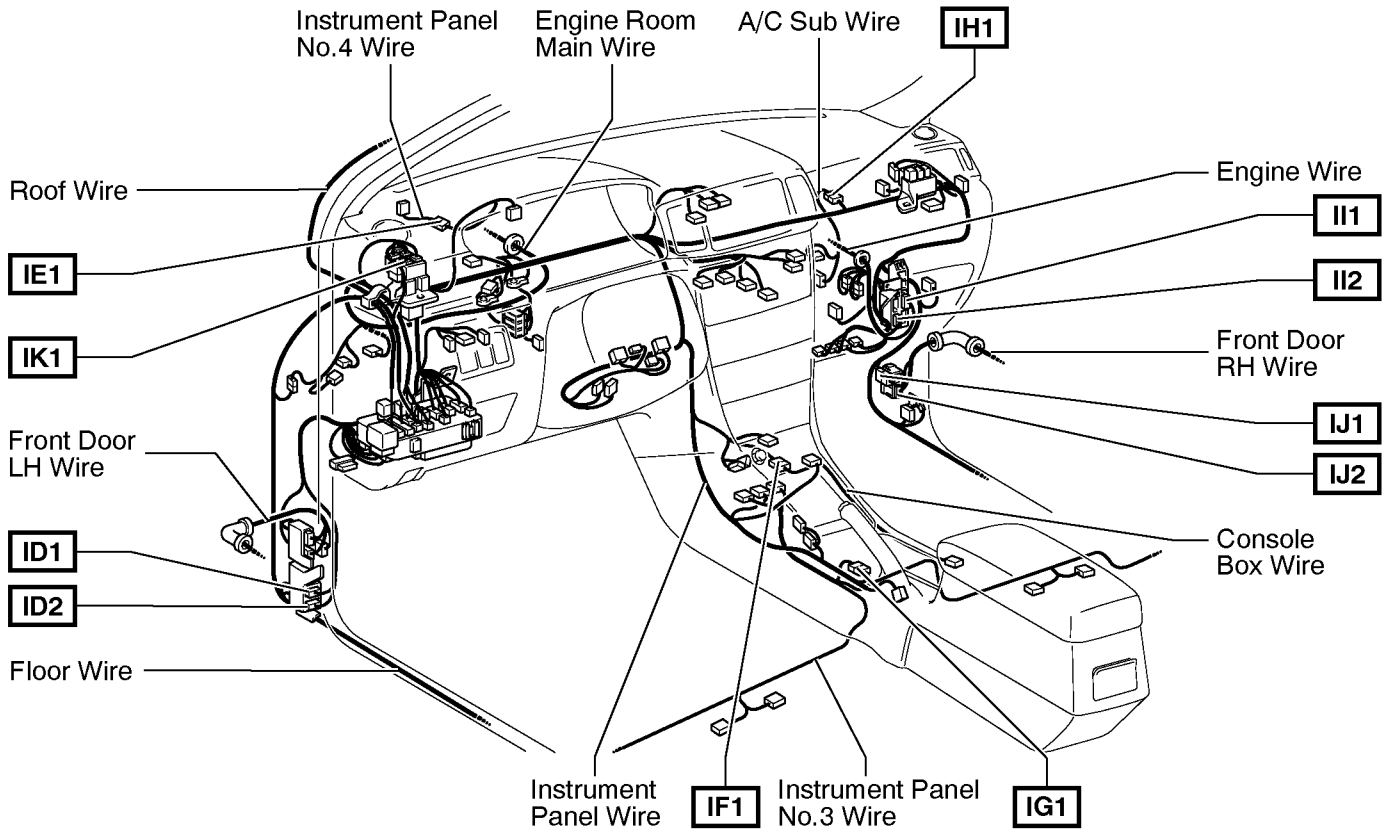

G ELECTRICAL WIRING ROUTING

□ : Location of Connector Joining Wire Harness and Wire Harness

▽ : Location of Ground Points

○ : Location of Splice Points

Connector Joining Wire Harness and Wire Harness

Code	Joining Wire Harness and Wire Harness (Connector Location)
EA1	Engine Wire and Engine Room Main Wire (Inside of the Engine Room R/B)

G ELECTRICAL WIRING ROUTING

□ : Location of Connector Joining Wire Harness and Wire Harness

▽ : Location of Ground Points

Connector Joining Wire Harness and Wire Harness

Code	Joining Wire Harness and Wire Harness (Connector Location)
IA1	Engine Room Main Wire and Instrument Panel Wire (Left Side of the Instrument Panel Reinforcement)
IA2	
IA4	
IA5	
IA6	
IB1	
IC1	Front Door LH Wire and Instrument Panel Wire (Left Kick Panel)
IC2	
IC3	

G ELECTRICAL WIRING ROUTING

□ : Location of Connector Joining Wire Harness and Wire Harness

○ : Location of Splice Points

Connector Joining Wire Harness and Wire Harness

Code	Joining Wire Harness and Wire Harness (Connector Location)
ID1	Instrument Panel Wire and Floor Wire (Left Kick Panel)
ID2	Instrument Panel Wire and Floor Wire (Left Kick Panel)
IE1	Instrument Panel Wire and Instrument Panel No.4 Wire (Behind the Combination Meter)
IF1	Console Box Wire and Instrument Panel Wire (Under the Instrument Panel Center)
IG1	Instrument Panel Wire and Instrument Panel No.3 Wire (Front Side of the Parking Brake Lever)
IH1	Instrument Panel Wire and A/C Sub Wire (Left Upper Side of the Blower Unit)
II1	Engine Wire and Instrument Panel Wire (Blower Unit RH)
II2	Engine Wire and Instrument Panel Wire (Blower Unit RH)
IJ1	Front Door RH Wire and Instrument Panel Wire (Right Kick Panel)
IJ2	Front Door RH Wire and Instrument Panel Wire (Right Kick Panel)
IK1	Roof Wire and Instrument Panel Wire (Left Side of the Instrument Panel)