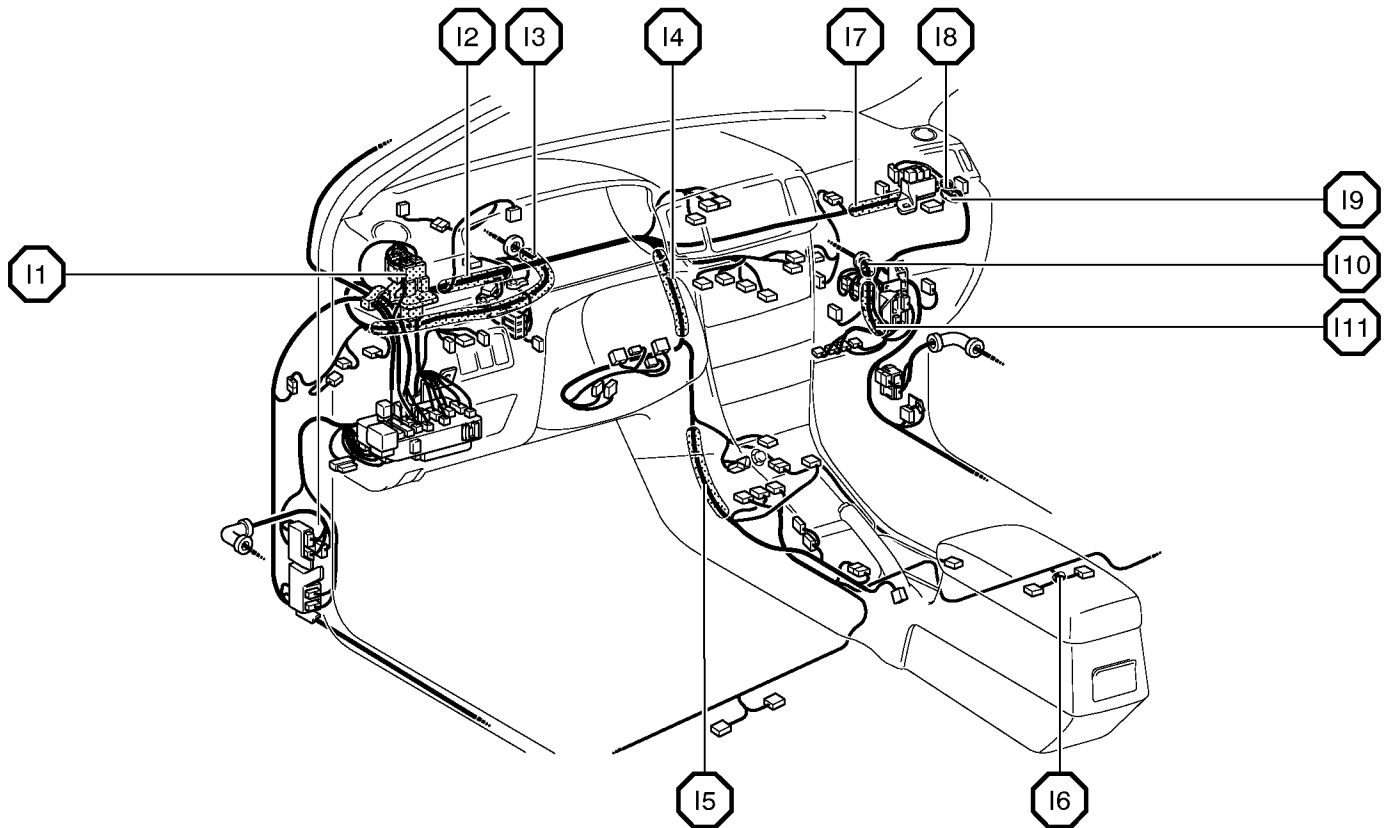

G ELECTRICAL WIRING ROUTING

□ : Location of Connector Joining Wire Harness and Wire Harness

▽ : Location of Ground Points

○ : Location of Splice Points

Connector Joining Wire Harness and Wire Harness

Code	Joining Wire Harness and Wire Harness (Connector Location)
EA1	Engine Wire and Engine Room Main Wire (Inside of the Engine Room R/B)

G ELECTRICAL WIRING ROUTING

□ : Location of Connector Joining Wire Harness and Wire Harness

▽ : Location of Ground Points

Connector Joining Wire Harness and Wire Harness

Code	Joining Wire Harness and Wire Harness (Connector Location)
IA1	Engine Room Main Wire and Instrument Panel Wire (Left Side of the Instrument Panel Reinforcement)
IA2	
IA4	
IA5	
IA6	
IB1	
IC1	Front Door LH Wire and Instrument Panel Wire (Left Kick Panel)
IC2	
IC3	

G ELECTRICAL WIRING ROUTING

□ : Location of Connector Joining Wire Harness and Wire Harness

○ : Location of Splice Points

Connector Joining Wire Harness and Wire Harness

Code	Joining Wire Harness and Wire Harness (Connector Location)
ID1	Instrument Panel Wire and Floor Wire (Left Kick Panel)
ID2	Instrument Panel Wire and Floor Wire (Left Kick Panel)
IE1	Instrument Panel Wire and Instrument Panel No.4 Wire (Behind the Combination Meter)
IF1	Console Box Wire and Instrument Panel Wire (Under the Instrument Panel Center)
IG1	Instrument Panel Wire and Instrument Panel No.3 Wire (Front Side of the Parking Brake Lever)
IH1	Instrument Panel Wire and A/C Sub Wire (Left Upper Side of the Blower Unit)
II1	Engine Wire and Instrument Panel Wire (Blower Unit RH)
II2	Engine Wire and Instrument Panel Wire (Blower Unit RH)
IJ1	Front Door RH Wire and Instrument Panel Wire (Right Kick Panel)
IJ2	Front Door RH Wire and Instrument Panel Wire (Right Kick Panel)
IK1	Roof Wire and Instrument Panel Wire (Left Side of the Instrument Panel)