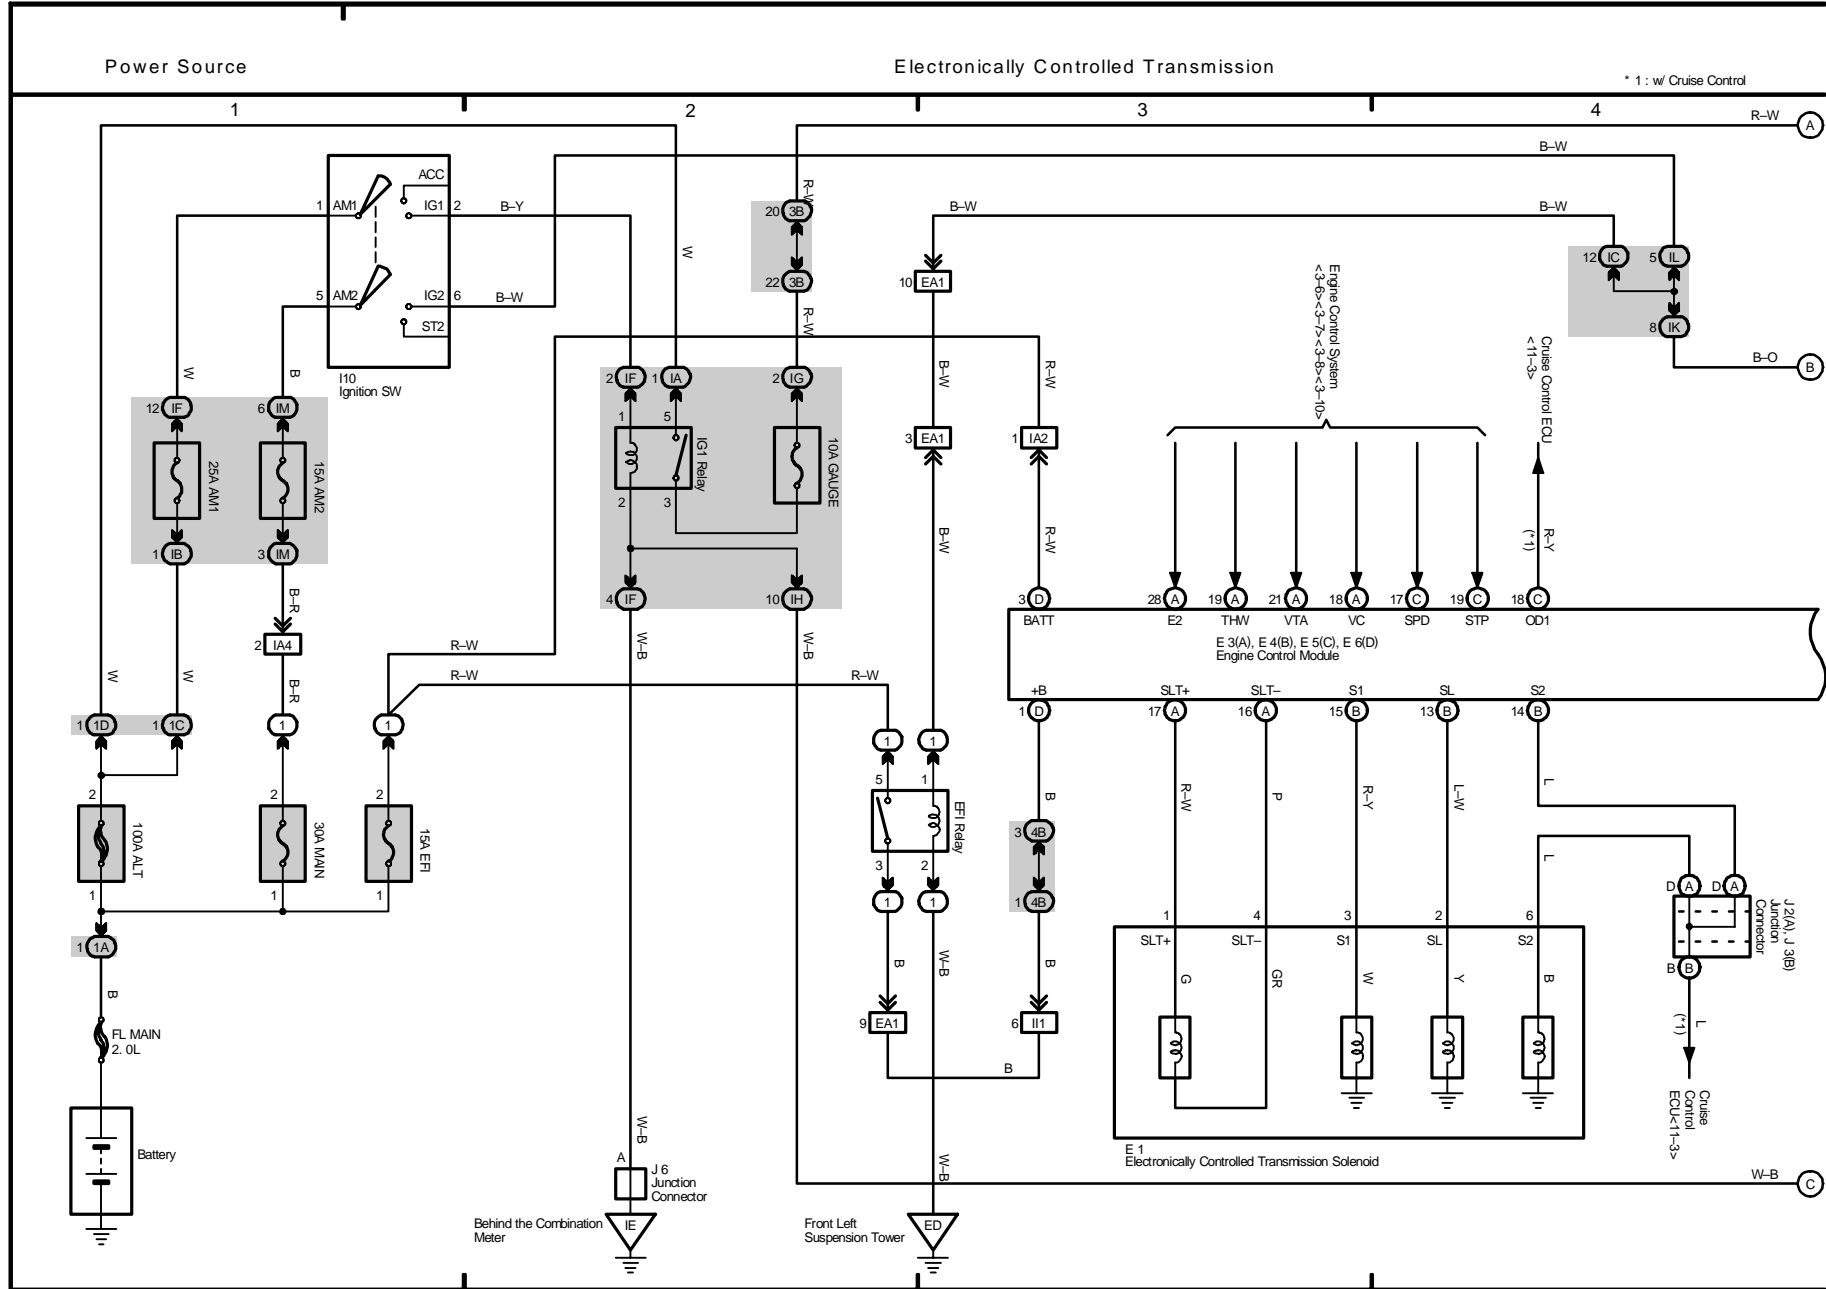

M OVERALL ELECTRICAL WIRING DIAGRAM

2004 COROLLA (EWDS33U)

Electronically Controlled Transmission

Back-Up Light

M OVERALL ELECTRICAL WIRING DIAGRAM

M OVERALL ELECTRICAL WIRING DIAGRAM

Power Source

SRS