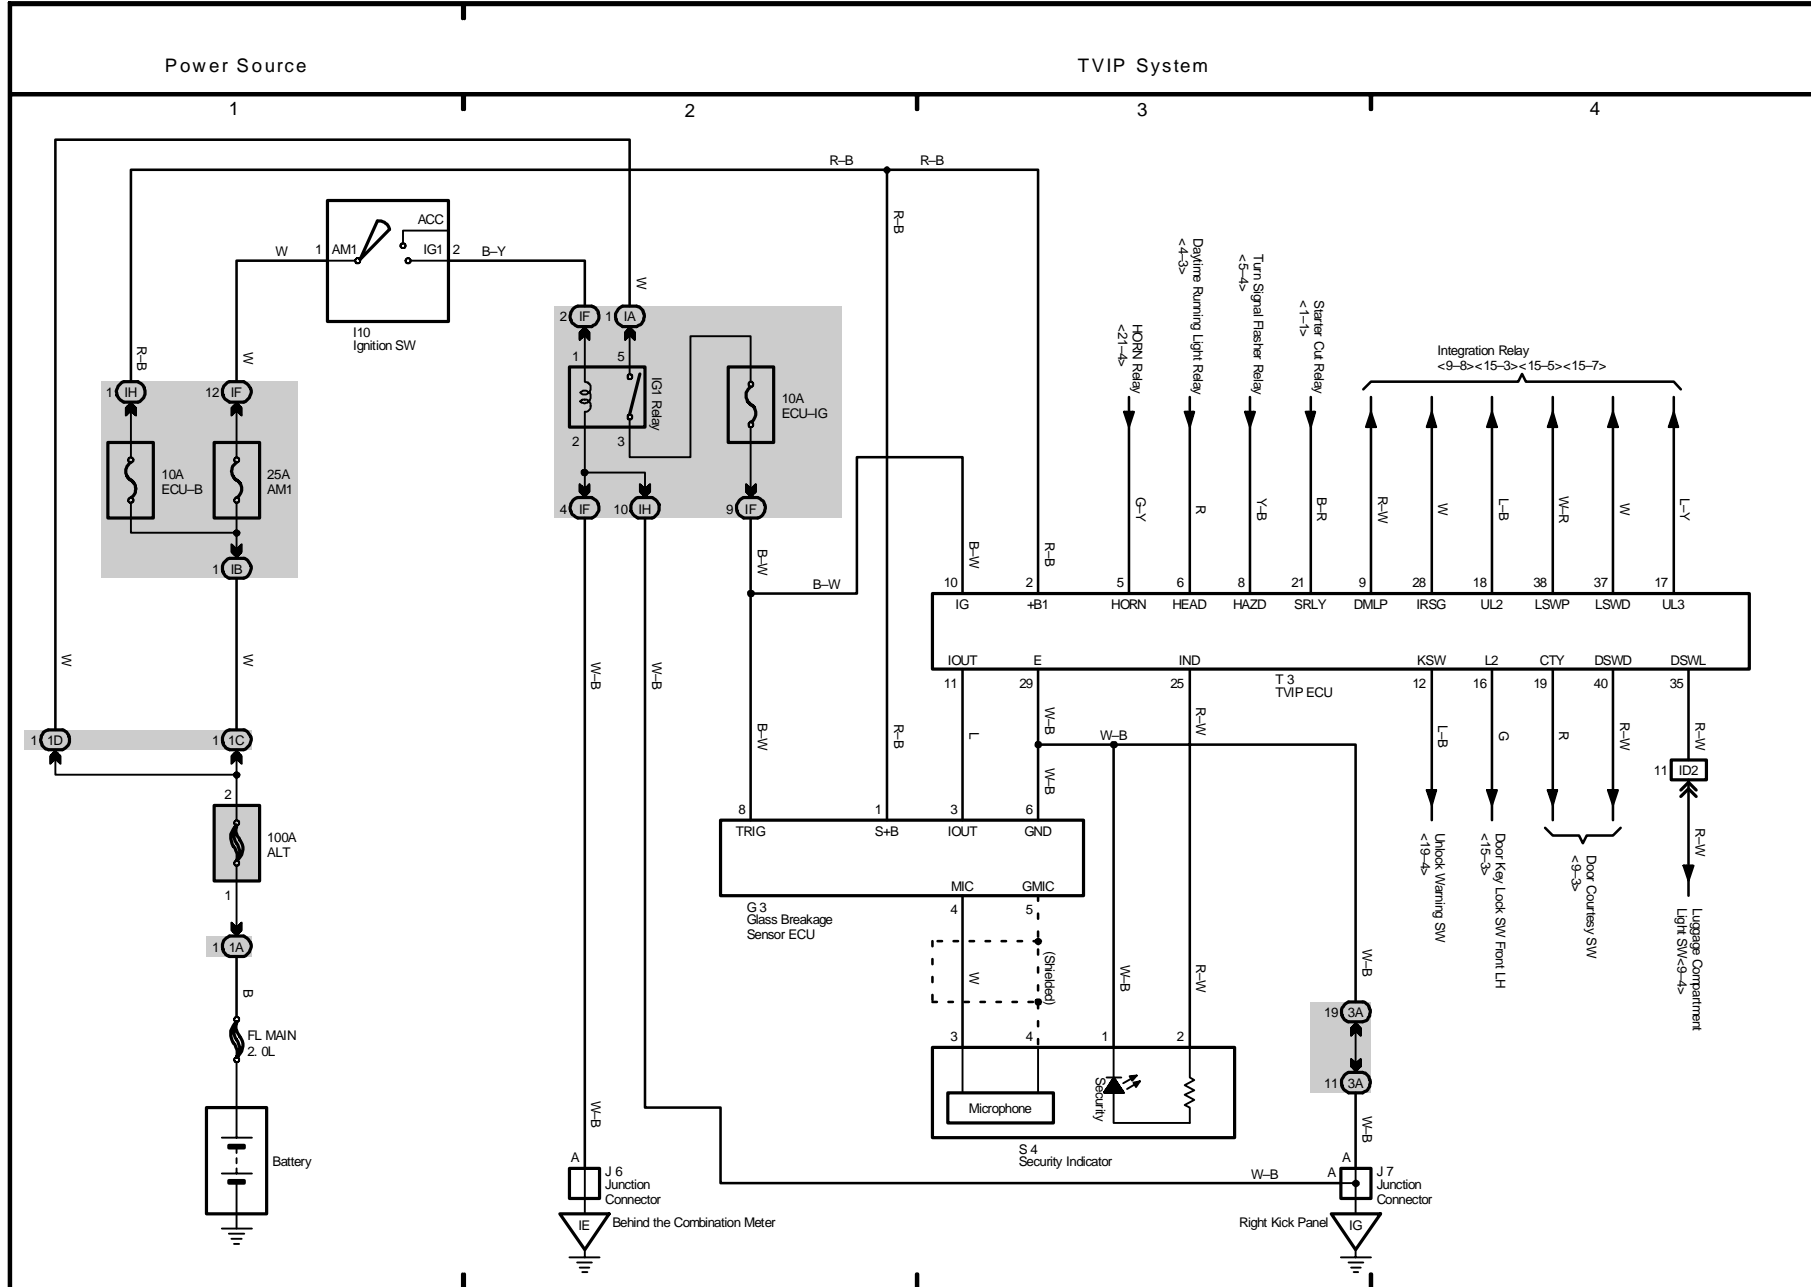

M OVERALL ELECTRICAL WIRING DIAGRAM

M OVERALL ELECTRICAL WIRING DIAGRAM

M OVERALL ELECTRICAL WIRING DIAGRAM

M OVERALL ELECTRICAL WIRING DIAGRAM

2004 COROLLA (EWD533U)

Combination Meter

M OVERALL ELECTRICAL WIRING DIAGRAM