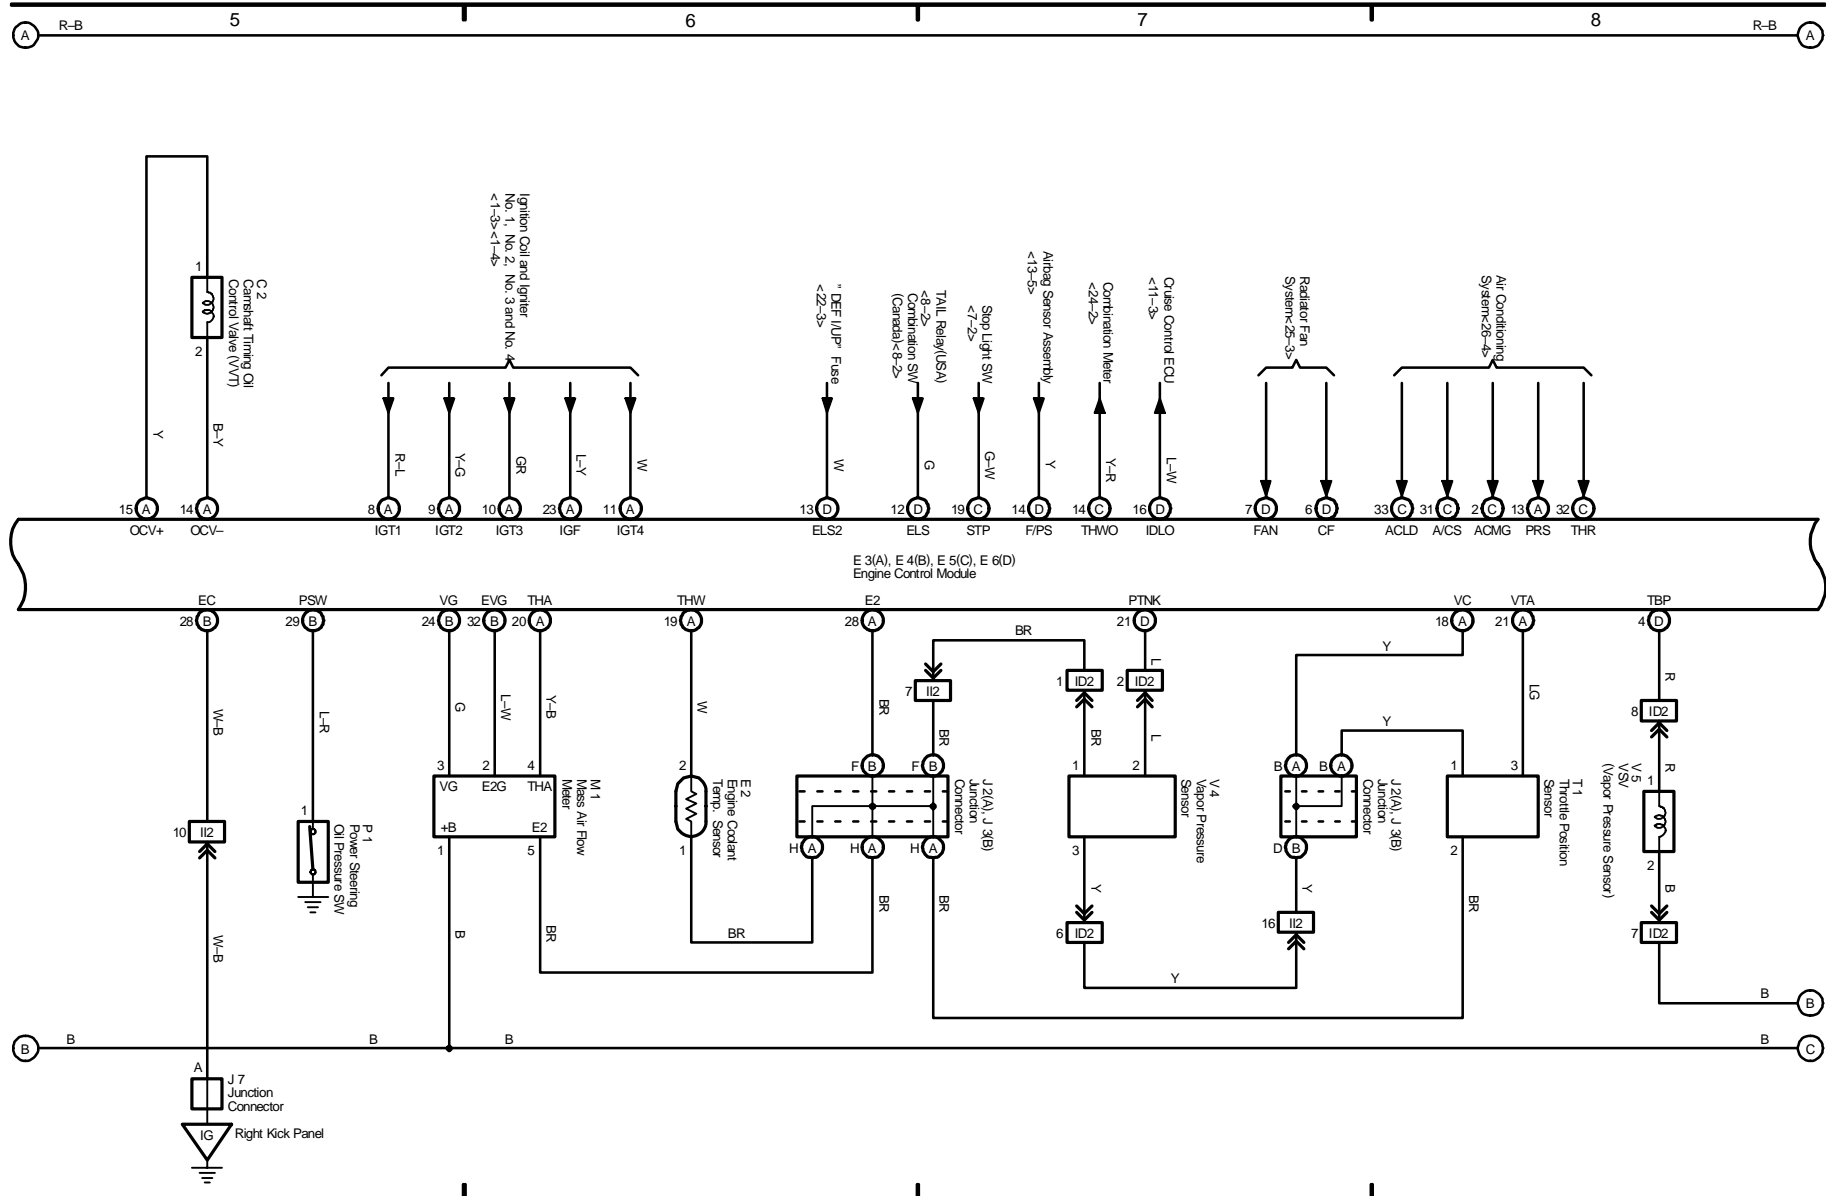

1 COROLLA

2004 COROLLA (EWDS33U)

M OVERALL ELECTRICAL WIRING DIAGRAM

2 COROLLA

Power Source

Charging

2004 COROLLA (EWDS33U)

2004 COROLLA (EMD533U)

M OVERALL ELECTRICAL WIRING DIAGRAM

Engine Control

Engine Control

* 1: Shielded

M OVERALL ELECTRICAL WIRING DIAGRAM

Headlight

Fog Light

2004 COROLLA (EMD533U)

* 4 : w/ Fog Light

M OVERALL ELECTRICAL WIRING DIAGRAM

5 COROLLA

Power Source

Turn Signal and Hazard Warning Light

- * 1 : w/ Wireless Door Lock
- * 2 : w/o Wireless Door Lock
- * 3 : w/ TVIP System

2004 COROLLA (EWDS33U)