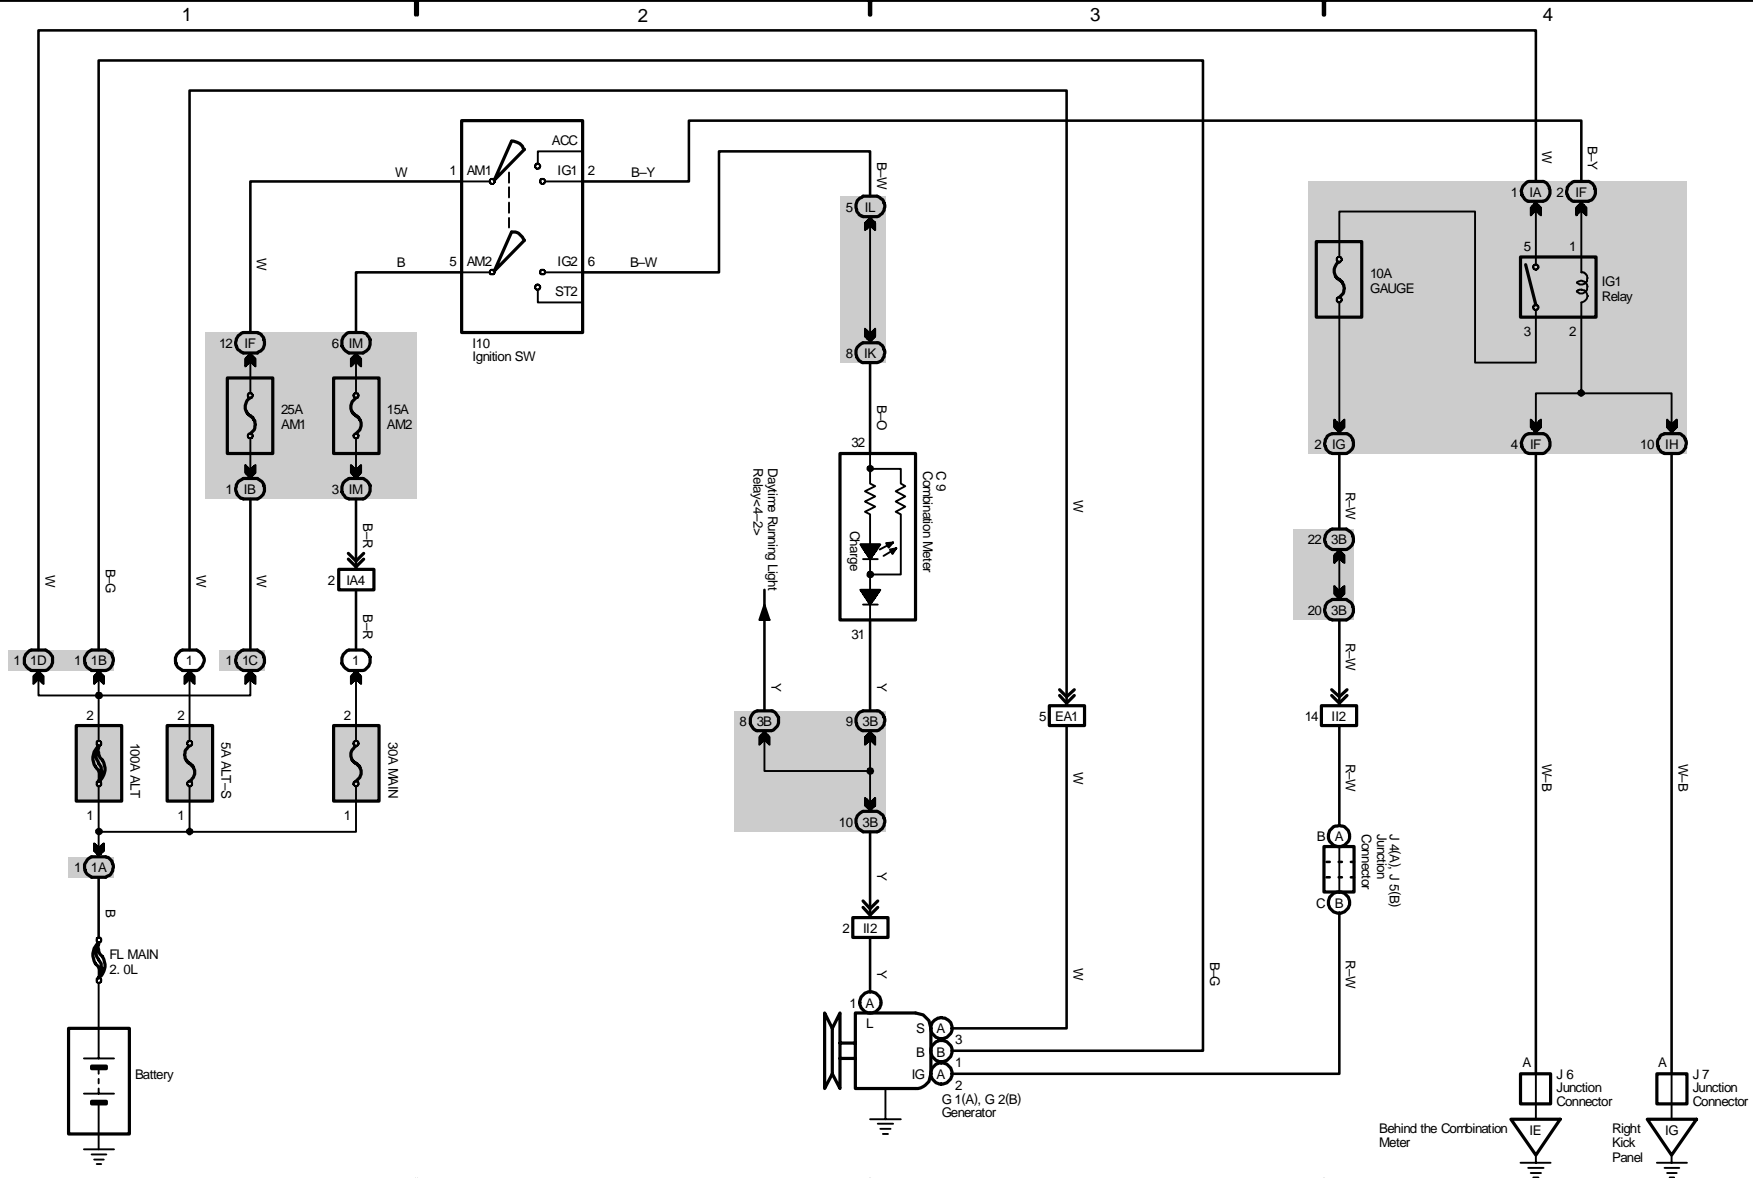

1 COROLLA

2004 COROLLA (EWDS33U)

M OVERALL ELECTRICAL WIRING DIAGRAM

2 COROLLA

Power Source

Charging

2004 COROLLA (EWDS33U)

2004 COROLLA (EMD533U)

M OVERALL ELECTRICAL WIRING DIAGRAM

Engine Control

Engine Control

* 1: Shielded

M OVERALL ELECTRICAL WIRING DIAGRAM

Headlight

Fog Light

2004 COROLLA (EMD533U)

* 4 : w/ Fog Light

M OVERALL ELECTRICAL WIRING DIAGRAM

5 COROLLA

Power Source

Turn Signal and Hazard Warning Light

- * 1 : w/ Wireless Door Lock
- * 2 : w/o Wireless Door Lock
- * 3 : w/ TVIP System

2004 COROLLA (EWDS33U)