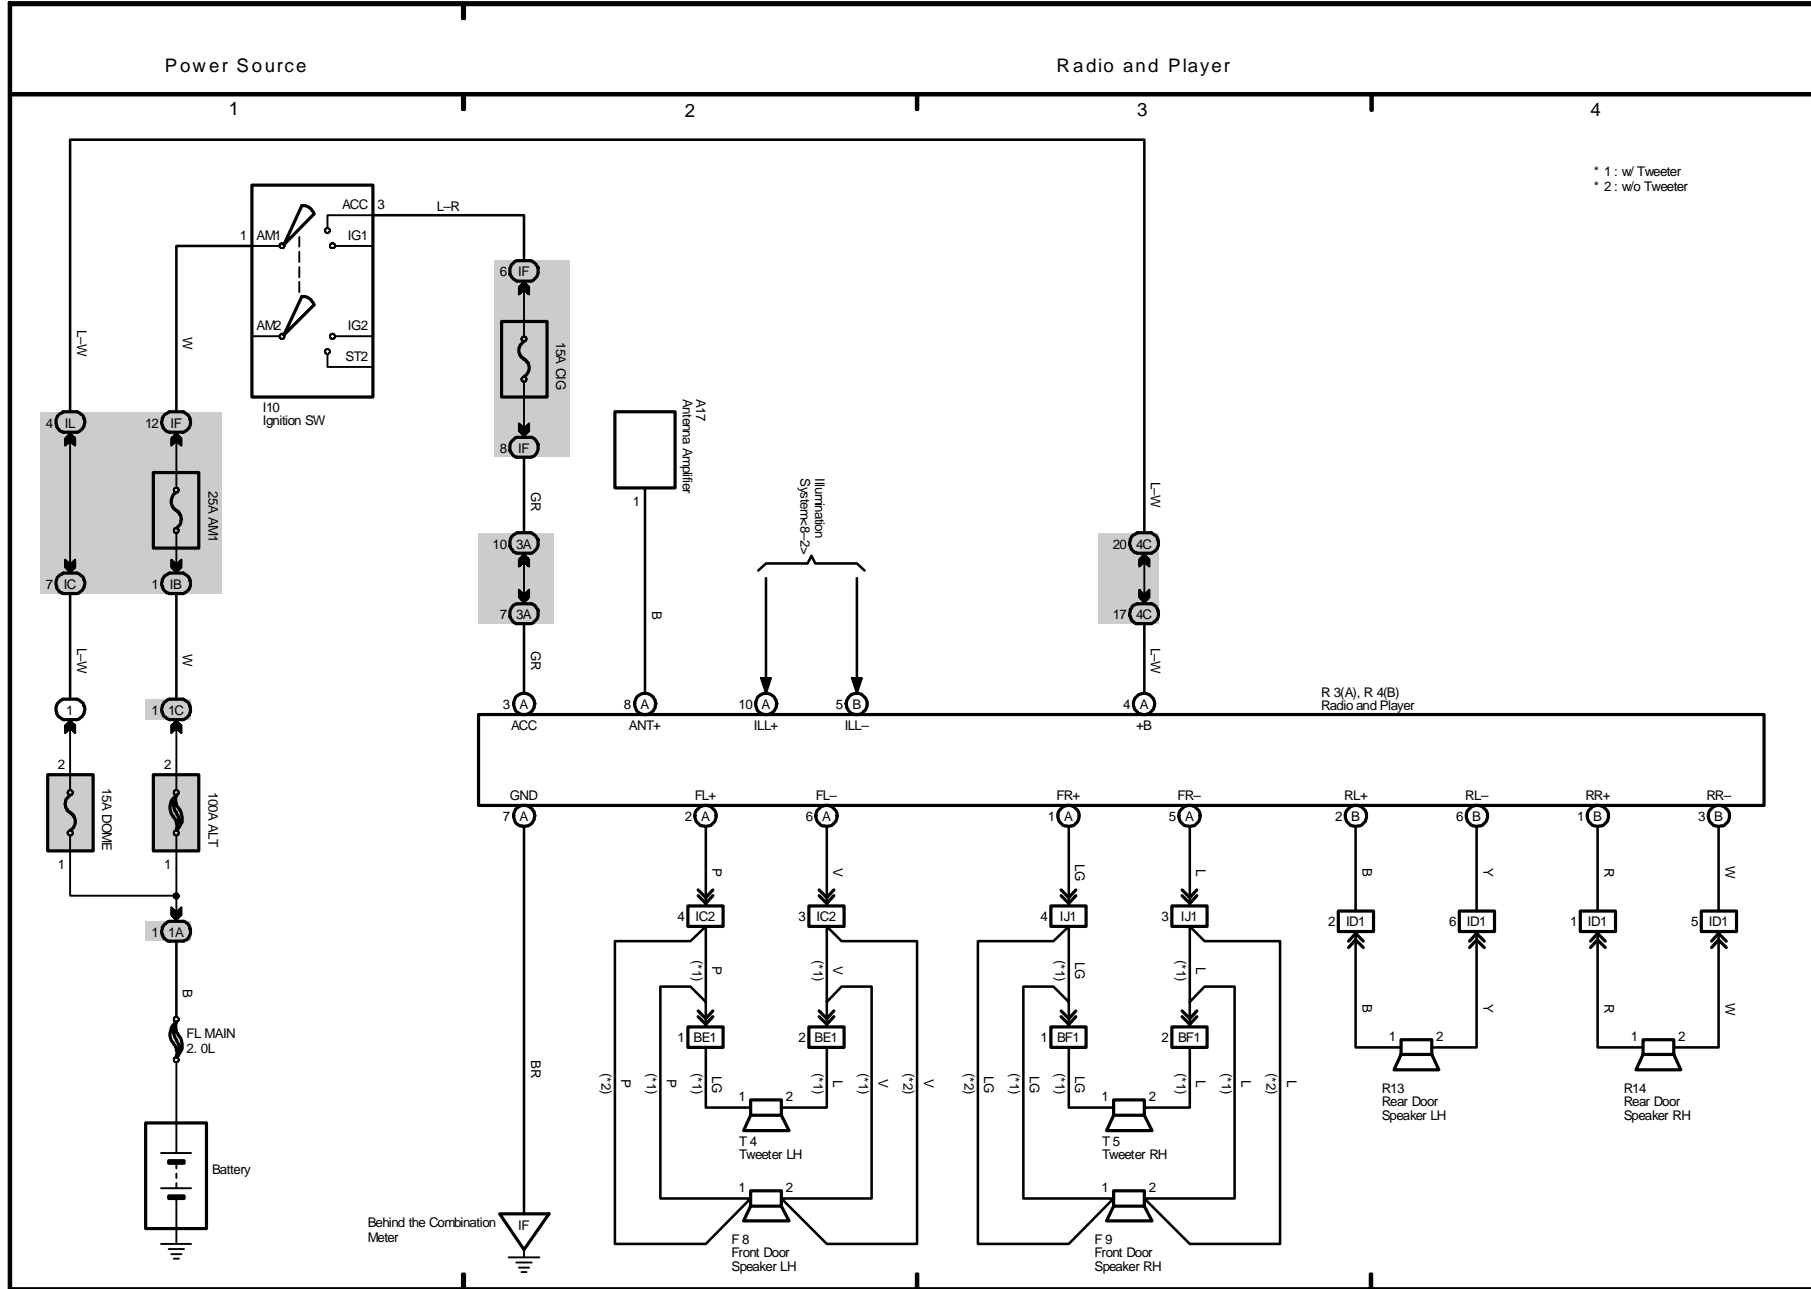

* 1 : w/ Side Airbag

2004 COROLLA (EMD533U)

M OVERALL ELECTRICAL WIRING DIAGRAM

Power Source

Wiper and Washer

Automatic Glare-Resistant EC Mirror with Compass

M OVERALL ELECTRICAL WIRING DIAGRAM

M OVERALL ELECTRICAL WIRING DIAGRAM

M OVERALL ELECTRICAL WIRING DIAGRAM

M OVERALL ELECTRICAL WIRING DIAGRAM

M OVERALL ELECTRICAL WIRING DIAGRAM

M OVERALL ELECTRICAL WIRING DIAGRAM

2004 COROLLA (EWD533U)

Combination Meter

M OVERALL ELECTRICAL WIRING DIAGRAM

M OVERALL ELECTRICAL WIRING DIAGRAM

A 8 Air Inlet Control SW

Air Inlet Control SW	FRS	REC	GND	+IG
FRS				
REC				