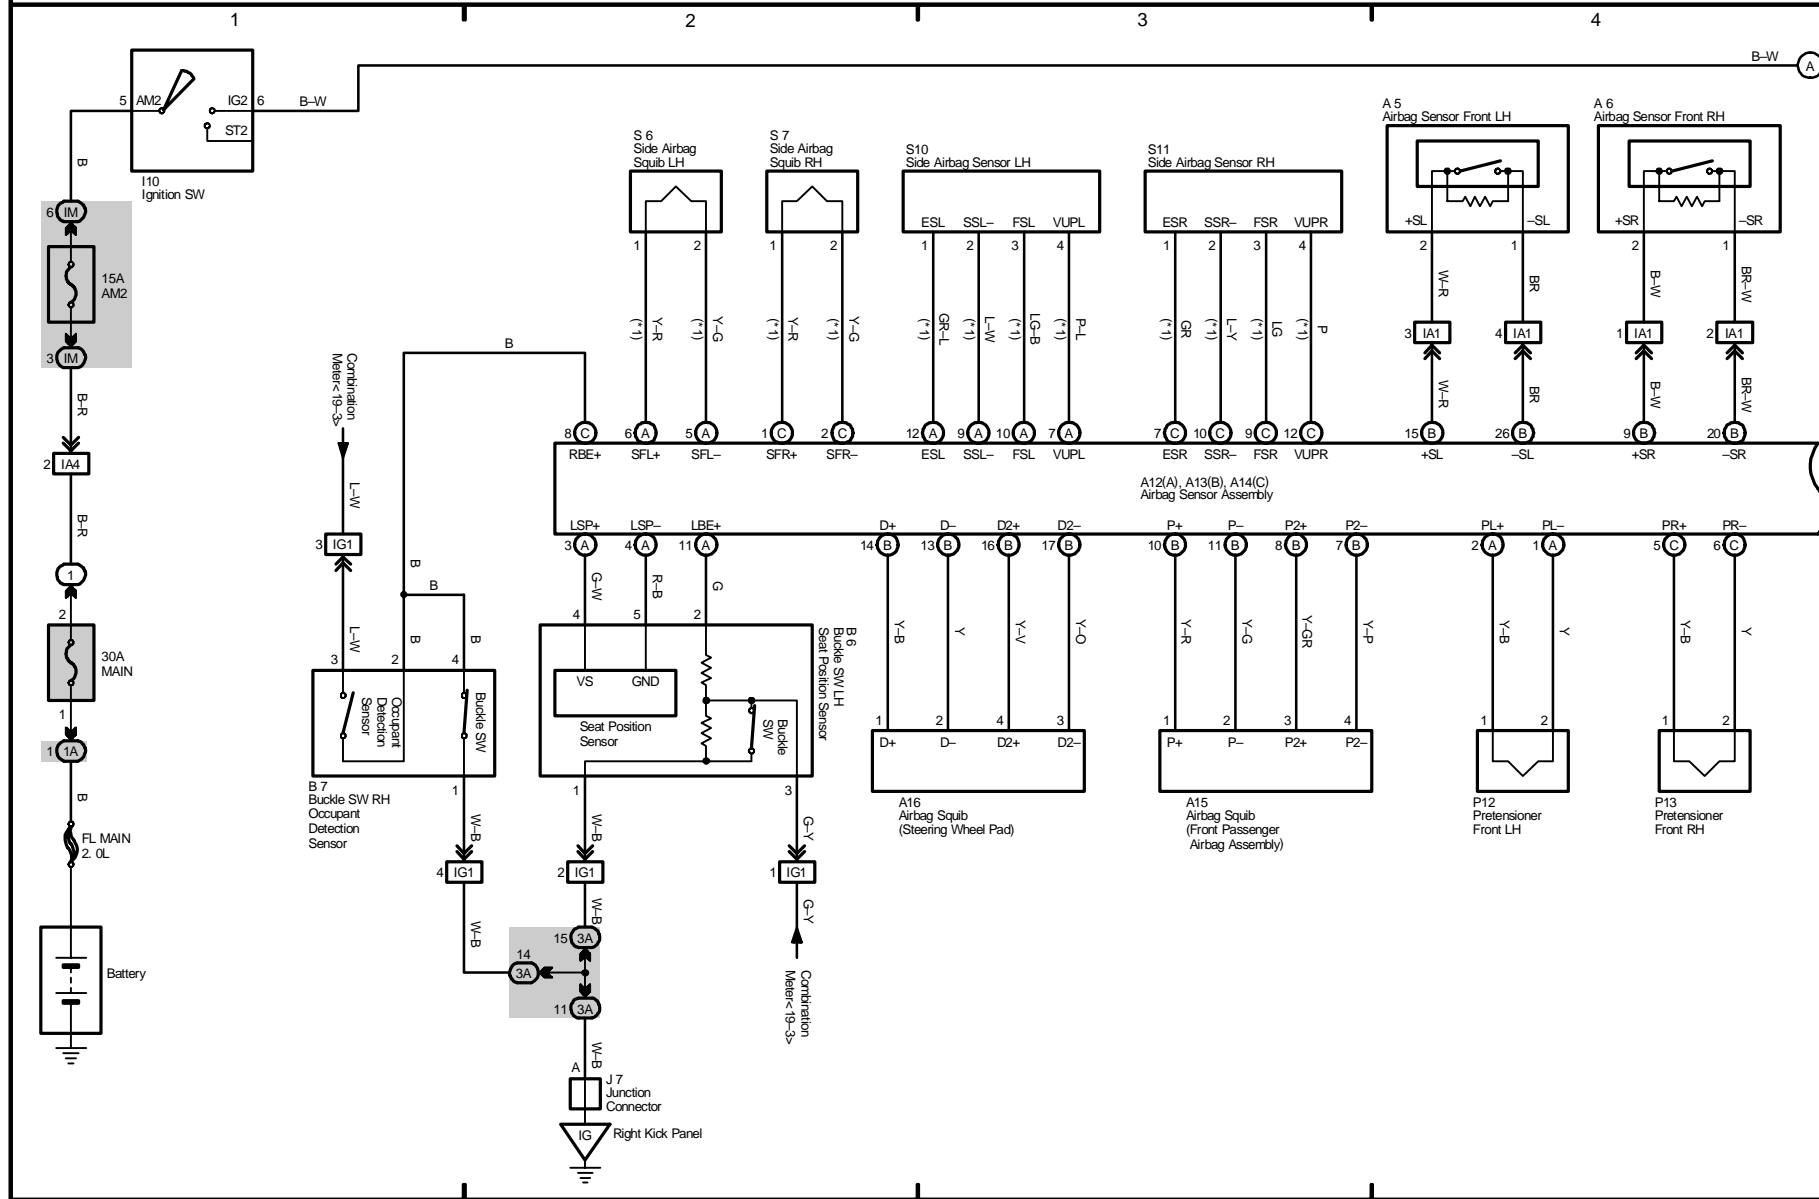

Power Source

SRS

* 1 : w/ Side Airbag

2004 COROLLA (EMD533U)