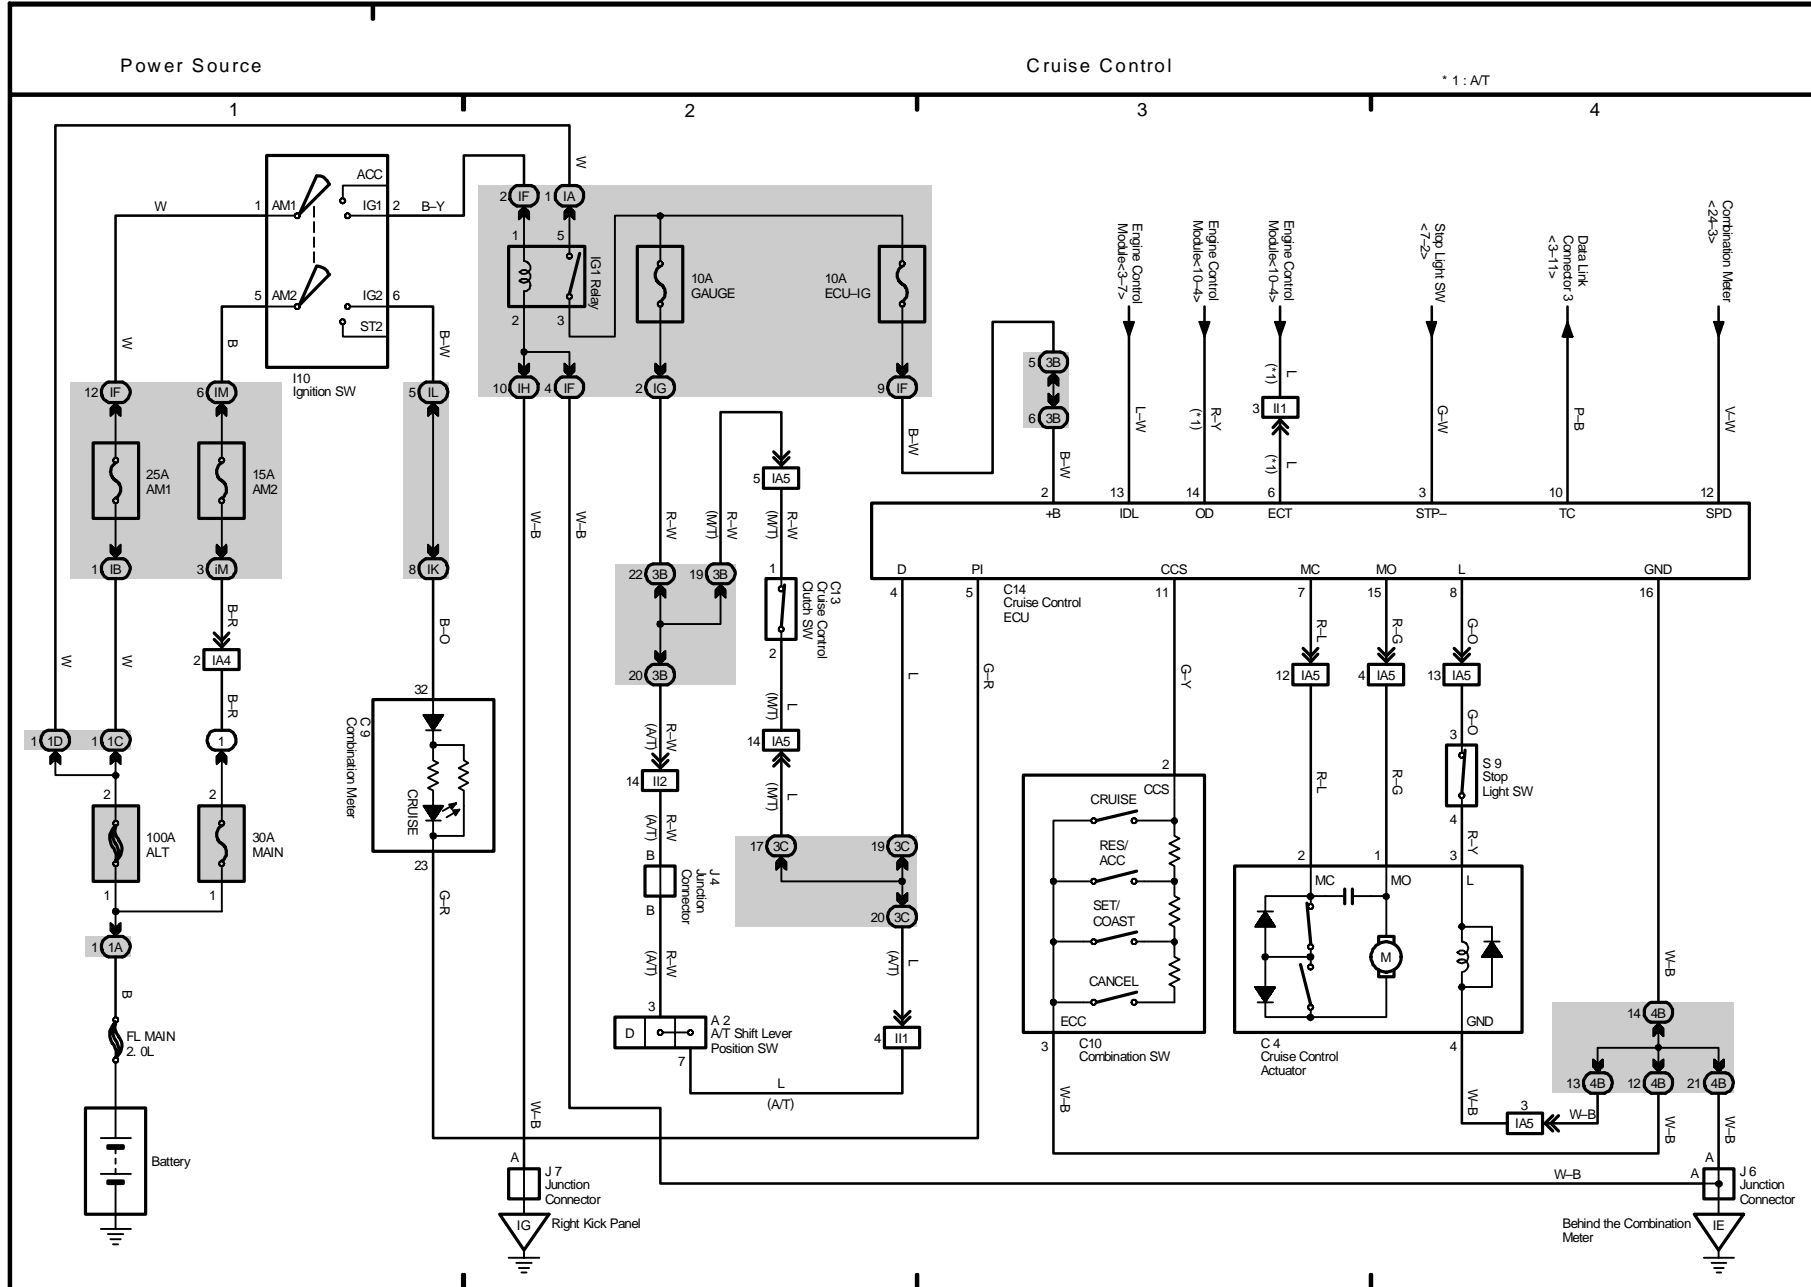

M OVERALL ELECTRICAL WIRING DIAGRAM

2004 COROLLA (EWDS33U)

Electronically Controlled Transmission

Back-Up Light

M OVERALL ELECTRICAL WIRING DIAGRAM

M OVERALL ELECTRICAL WIRING DIAGRAM

Power Source

SRS