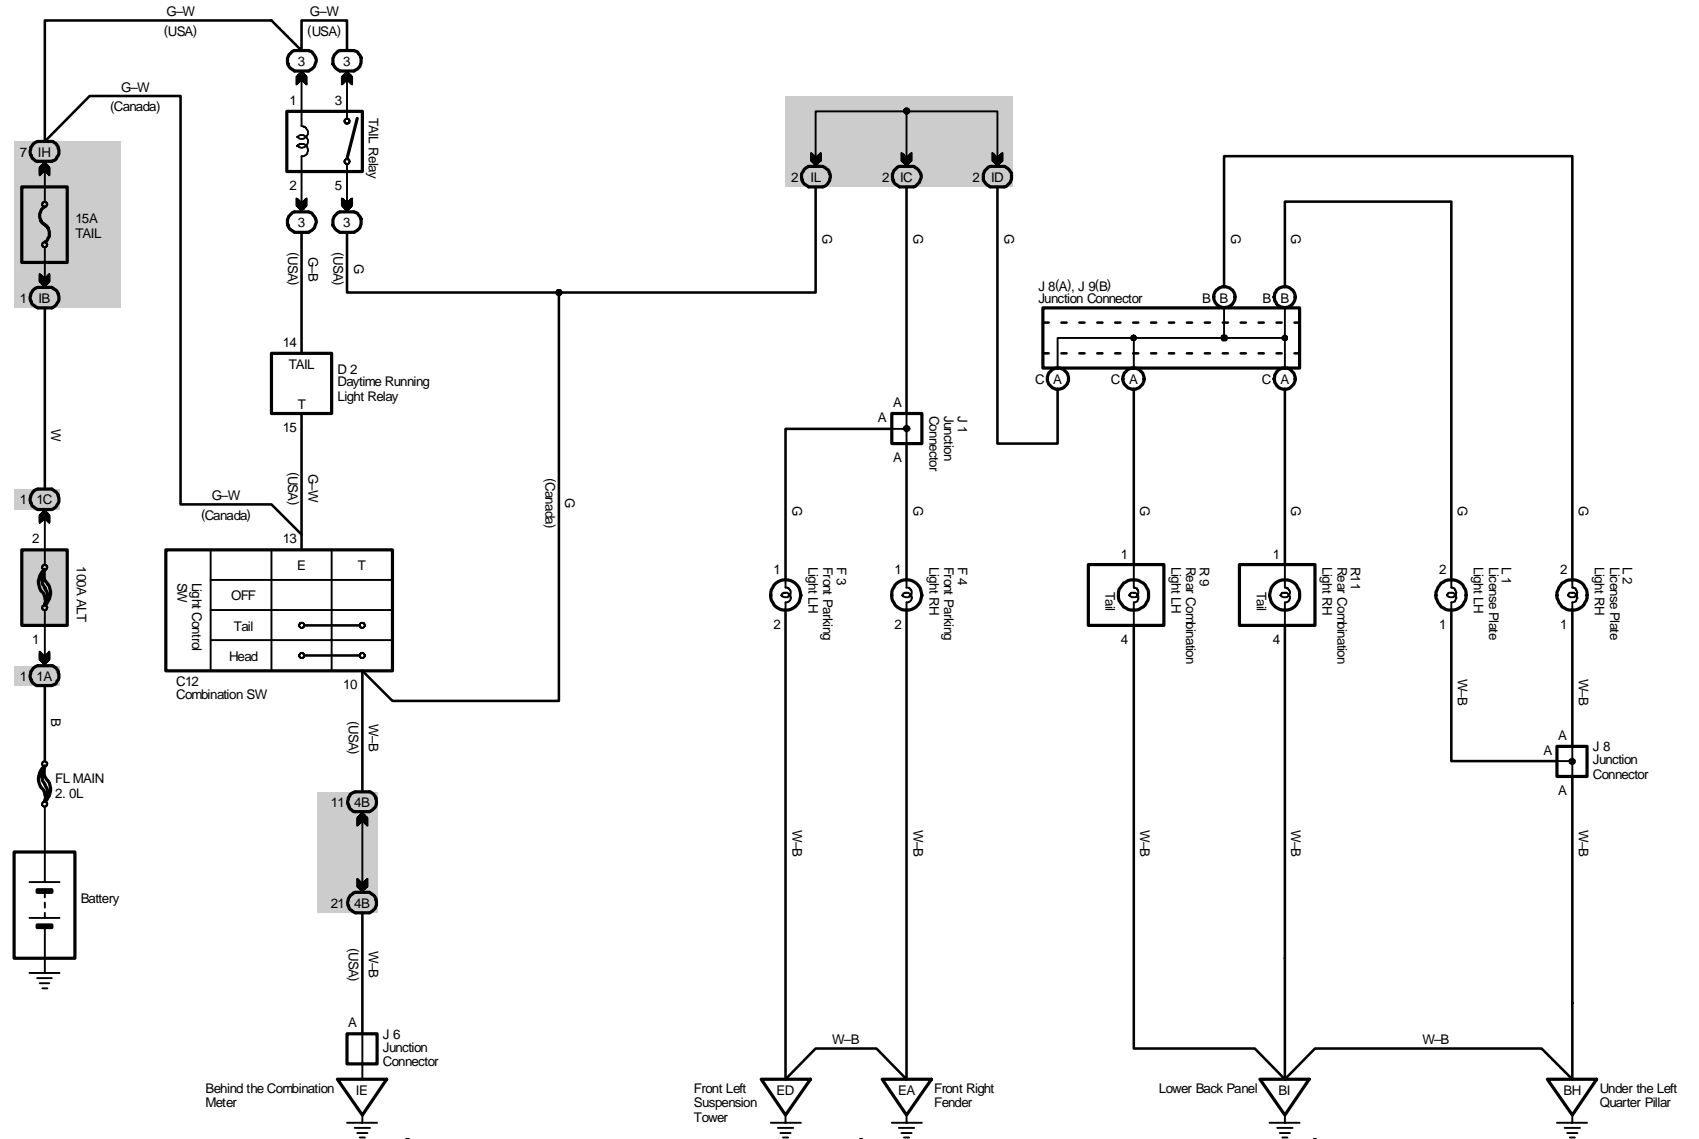

6 COROLLA

Power Source

Taillight

2004 COROLLA (EMD533U)