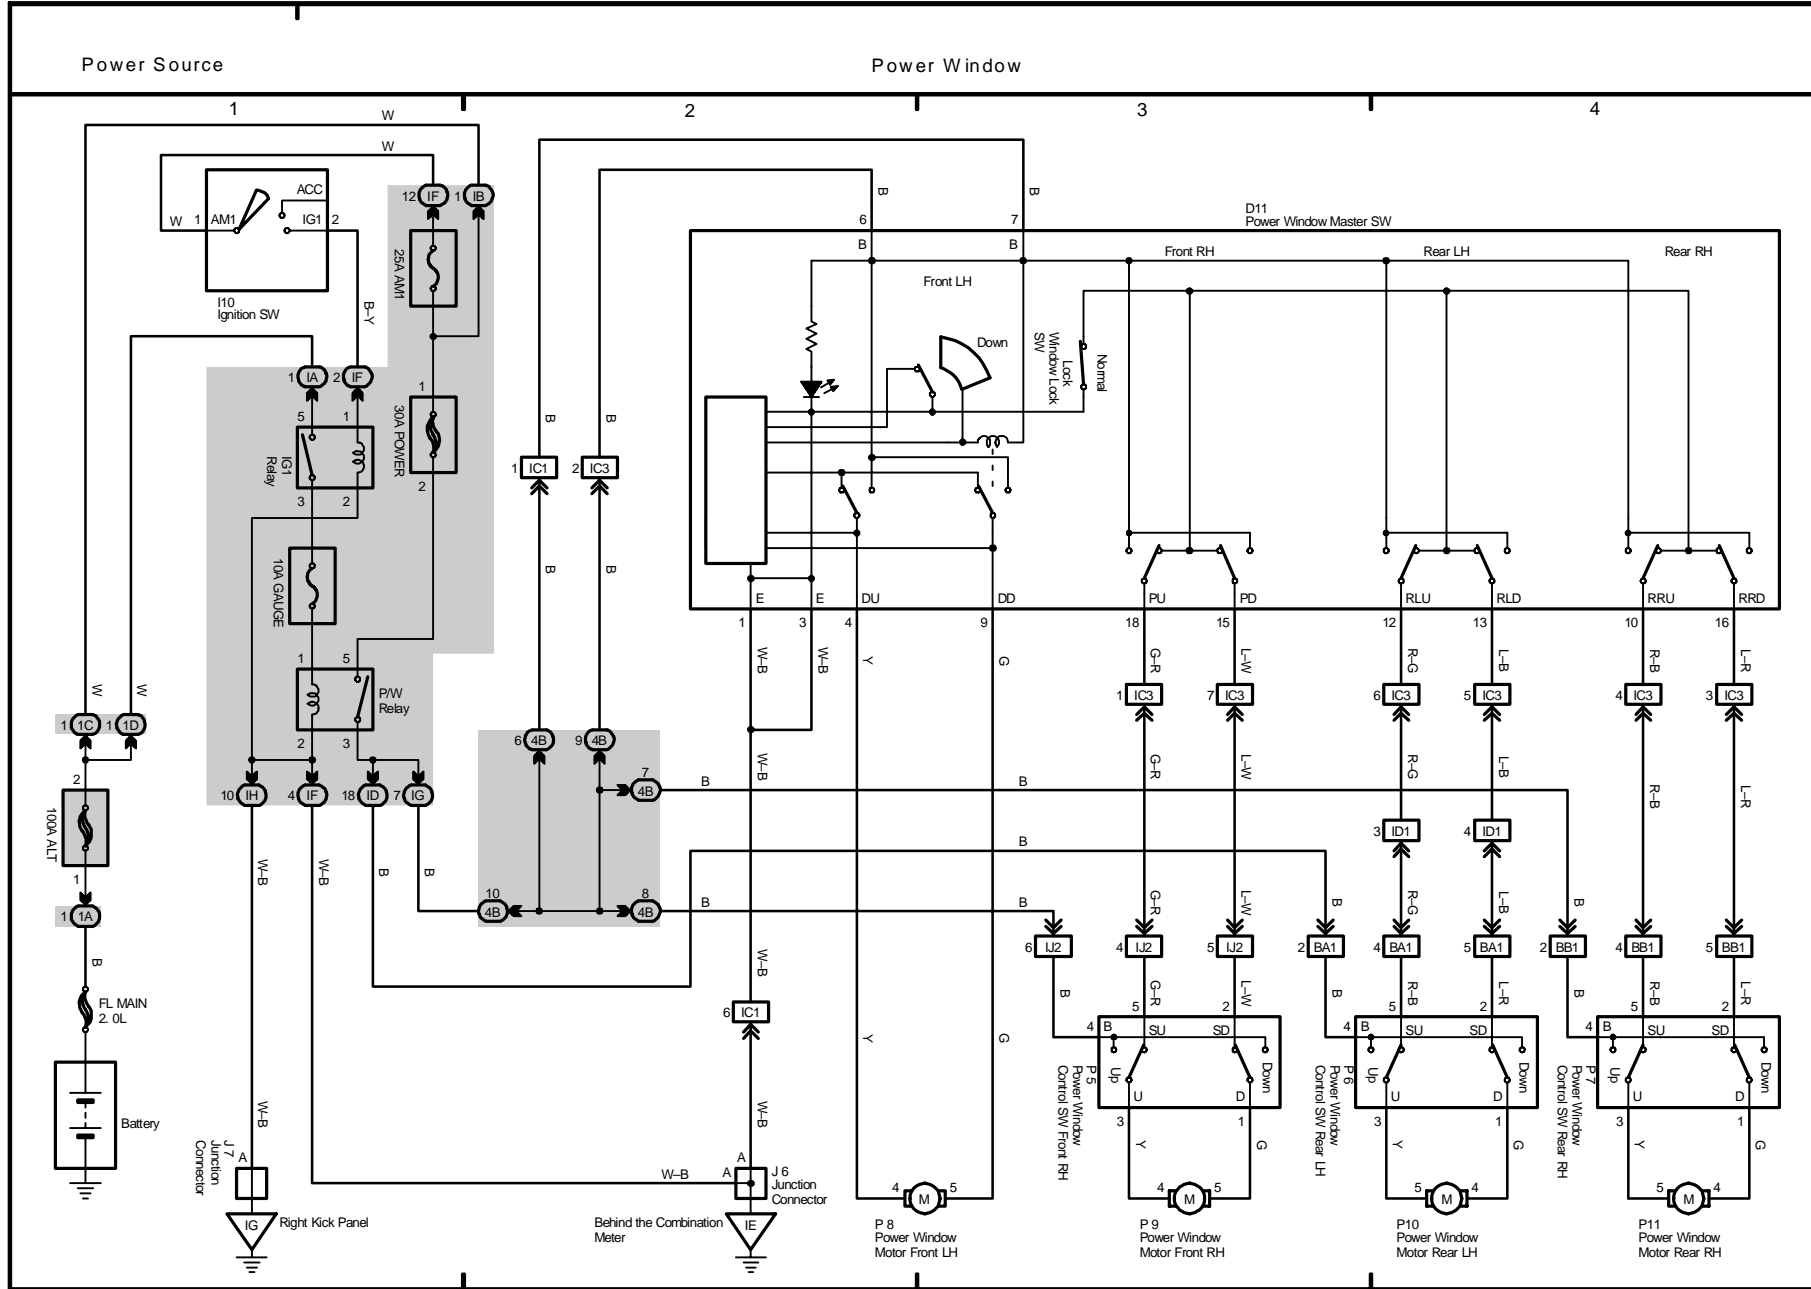

* 1 : w/ Side Airbag

2004 COROLLA (EMD533U)

M OVERALL ELECTRICAL WIRING DIAGRAM

Power Source

Wiper and Washer

Automatic Glare-Resistant EC Mirror with Compass

M OVERALL ELECTRICAL WIRING DIAGRAM

M OVERALL ELECTRICAL WIRING DIAGRAM