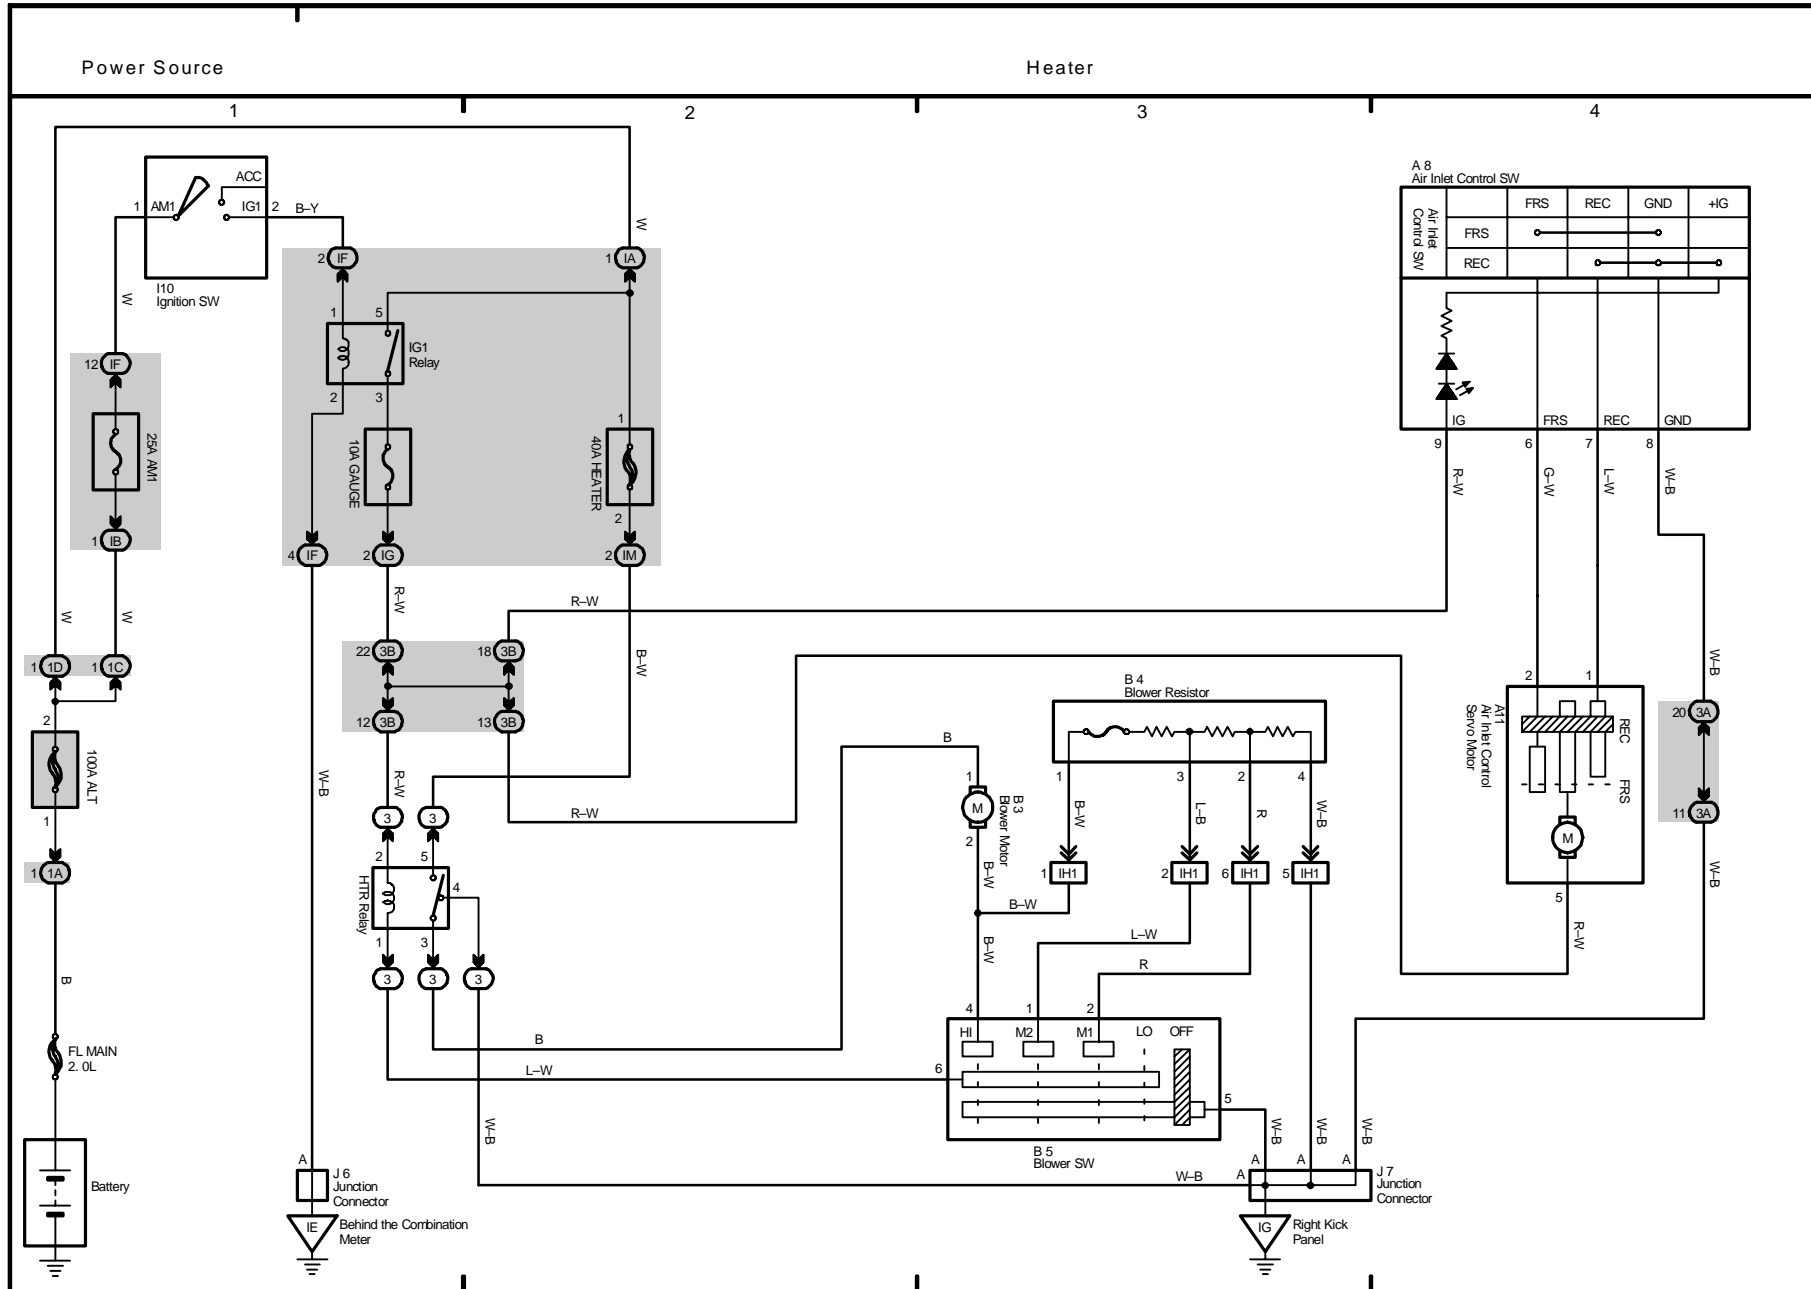

M OVERALL ELECTRICAL WIRING DIAGRAM

M OVERALL ELECTRICAL WIRING DIAGRAM

M OVERALL ELECTRICAL WIRING DIAGRAM

M OVERALL ELECTRICAL WIRING DIAGRAM

2004 COROLLA (EWD533U)

Combination Meter

M OVERALL ELECTRICAL WIRING DIAGRAM

M OVERALL ELECTRICAL WIRING DIAGRAM

A 8 Air Inlet Control SW

Air Inlet Control SW	FRS	REC	GND	+IG
FRS				
REC				