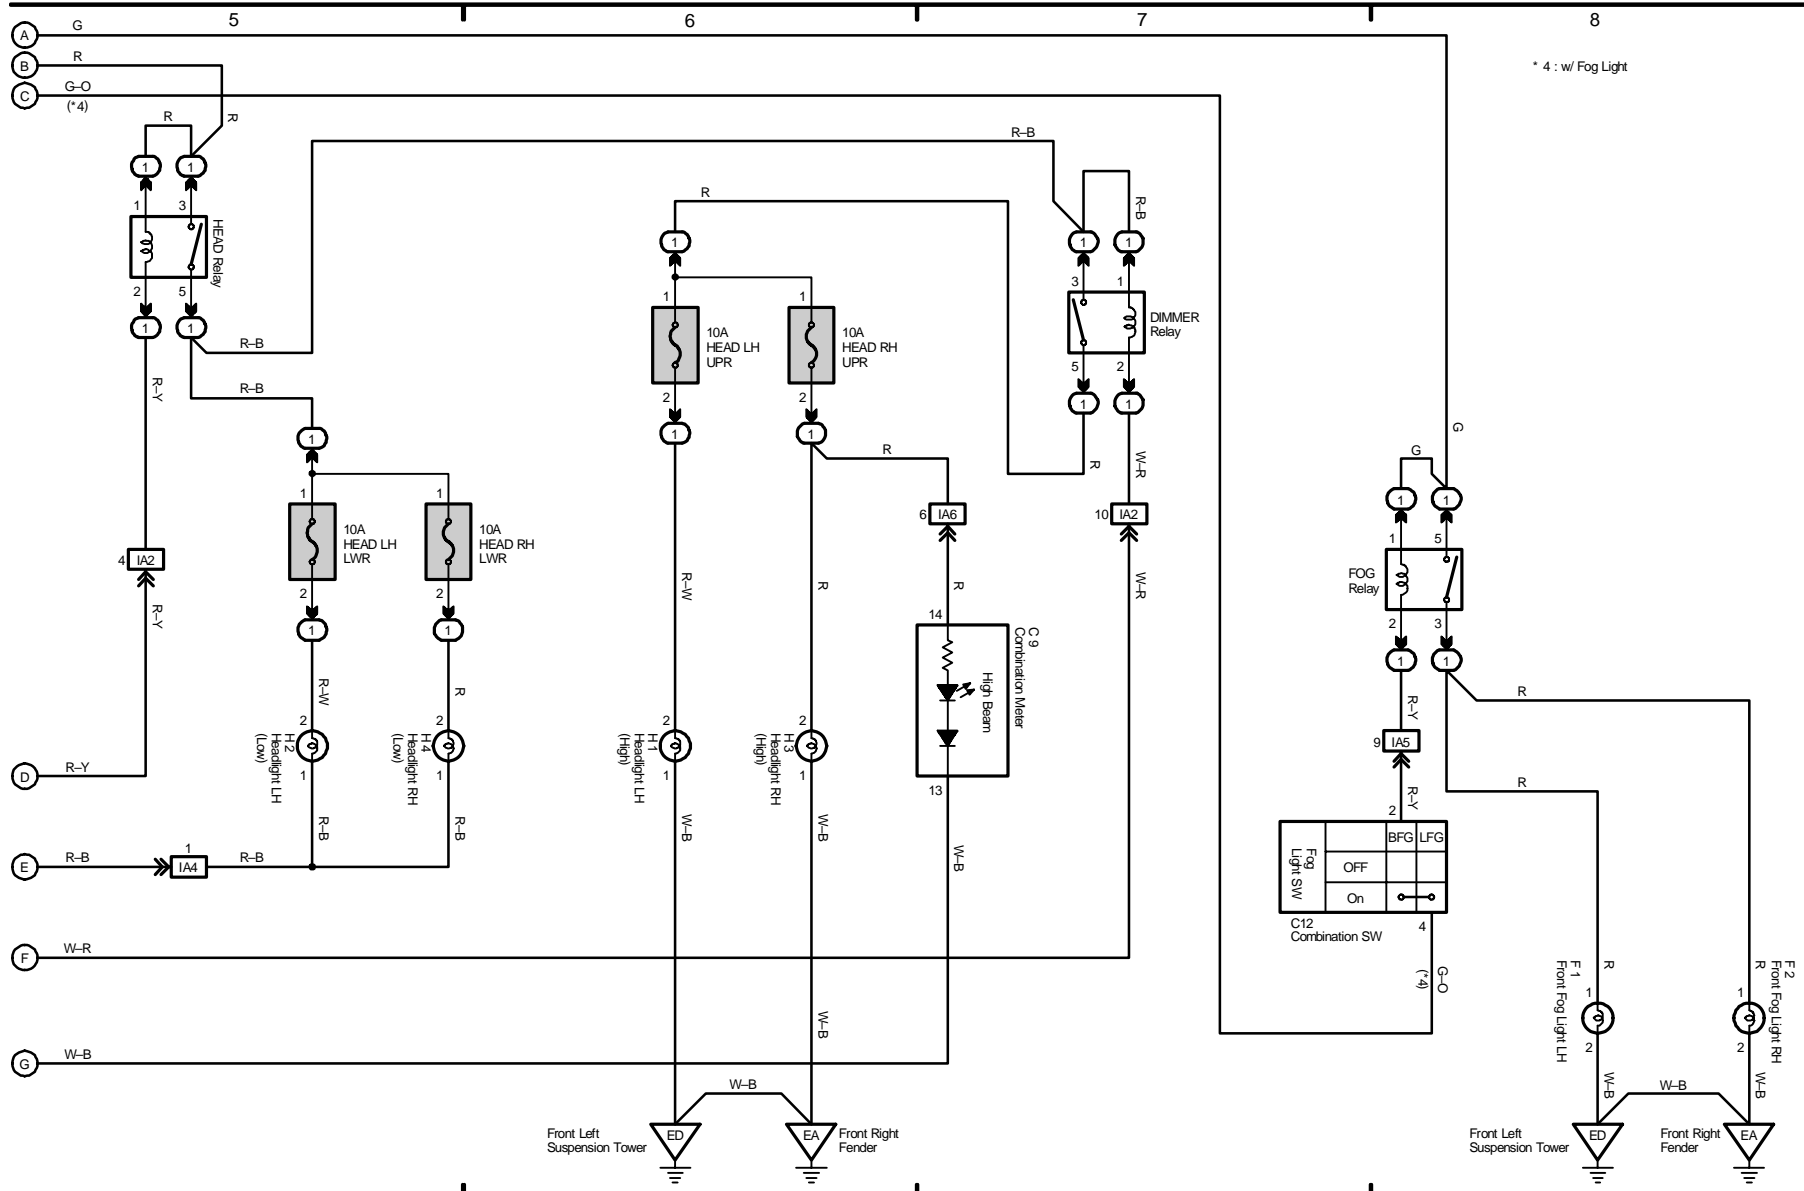

M OVERALL ELECTRICAL WIRING DIAGRAM

Engine Control

Engine Control

* 1: Shielded

M OVERALL ELECTRICAL WIRING DIAGRAM

Headlight

Fog Light

2004 COROLLA (EMD533U)

* 4 : w/ Fog Light

M OVERALL ELECTRICAL WIRING DIAGRAM

5 COROLLA

Power Source

Turn Signal and Hazard Warning Light

- * 1 : w/ Wireless Door Lock
- * 2 : w/o Wireless Door Lock
- * 3 : w/ TVIP System

2004 COROLLA (EWDS33U)