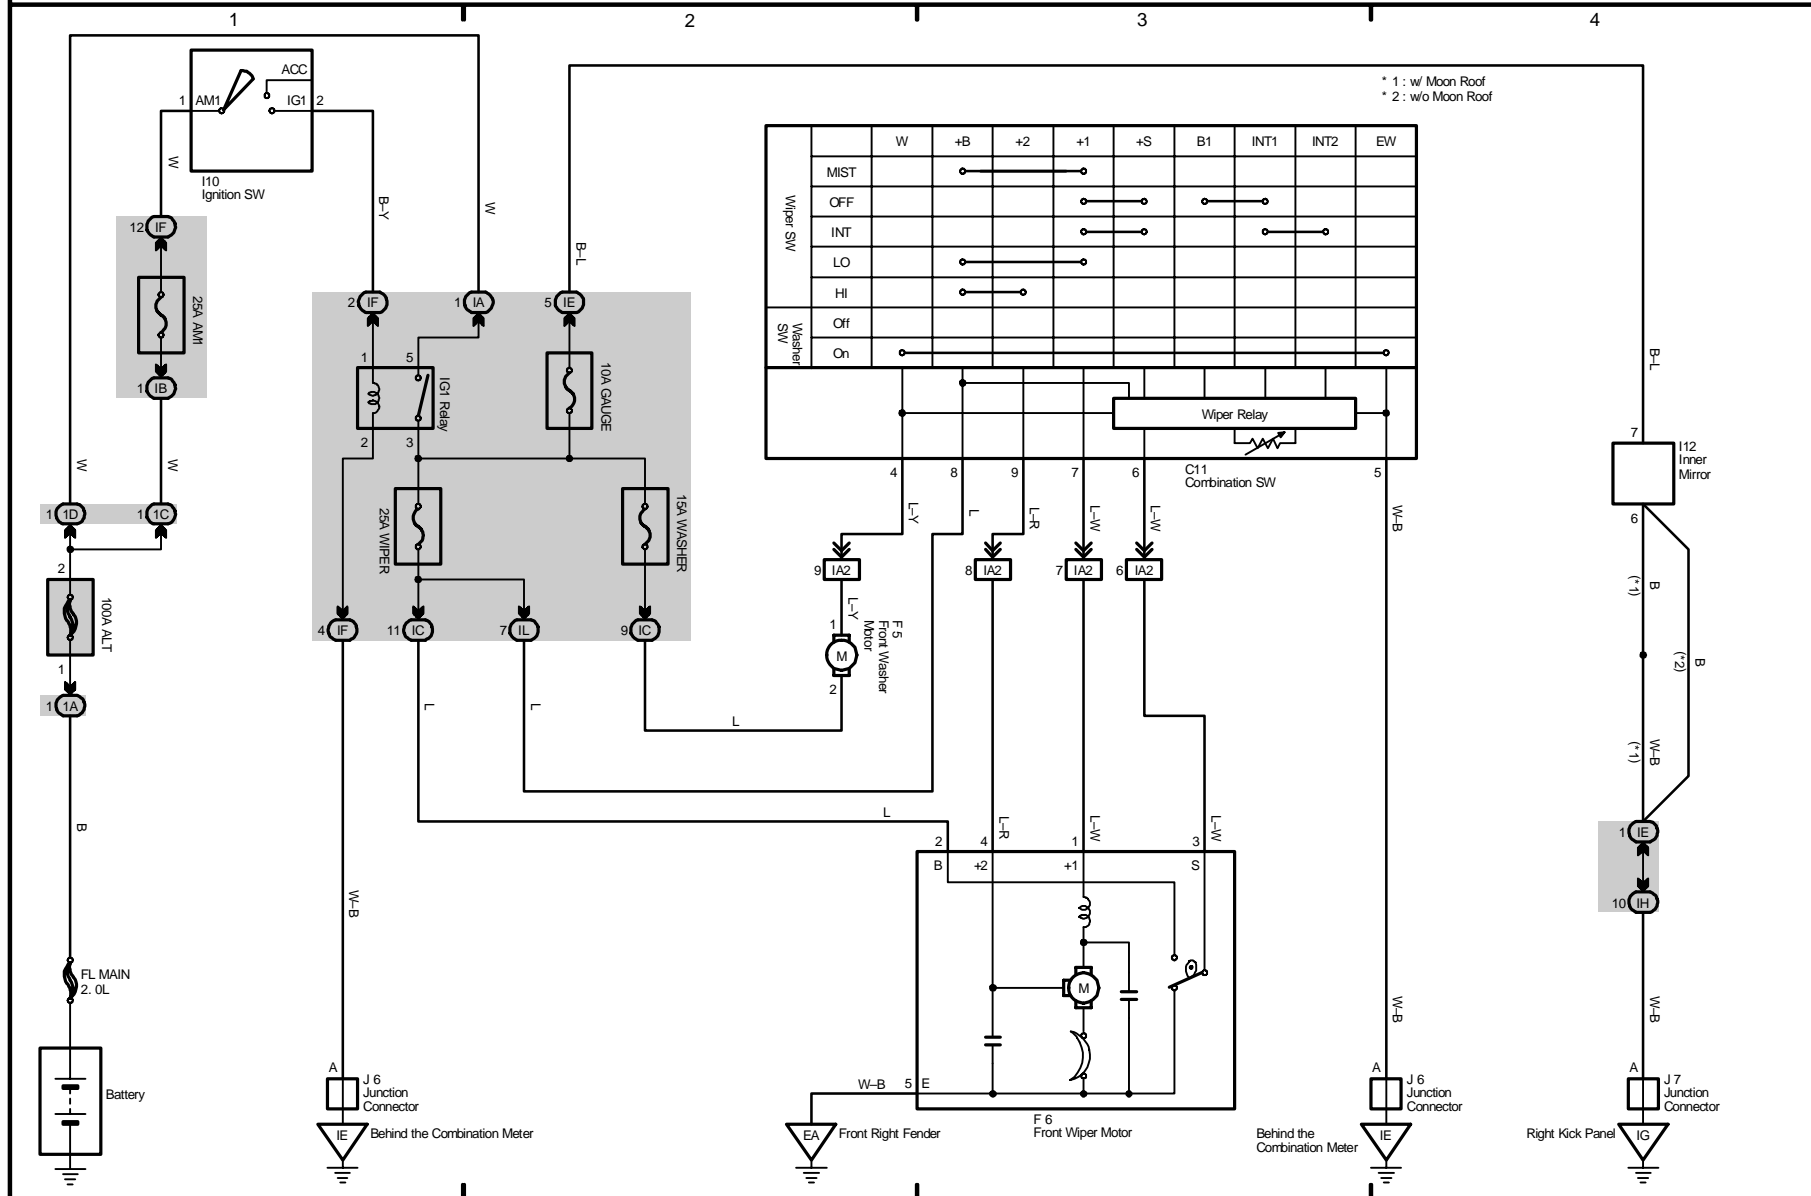

* 1 : w/ Side Airbag

2004 COROLLA (EMD533U)

M OVERALL ELECTRICAL WIRING DIAGRAM

Power Source

Wiper and Washer

Automatic Glare-Resistant EC Mirror with Compass

M OVERALL ELECTRICAL WIRING DIAGRAM

M OVERALL ELECTRICAL WIRING DIAGRAM

M OVERALL ELECTRICAL WIRING DIAGRAM

M OVERALL ELECTRICAL WIRING DIAGRAM

M OVERALL ELECTRICAL WIRING DIAGRAM

M OVERALL ELECTRICAL WIRING DIAGRAM

2004 COROLLA (EWD533U)

Combination Meter

M OVERALL ELECTRICAL WIRING DIAGRAM

M OVERALL ELECTRICAL WIRING DIAGRAM

A 8 Air Inlet Control SW

Air Inlet Control SW	FRS	REC	GND	+IG
FRS				
REC				