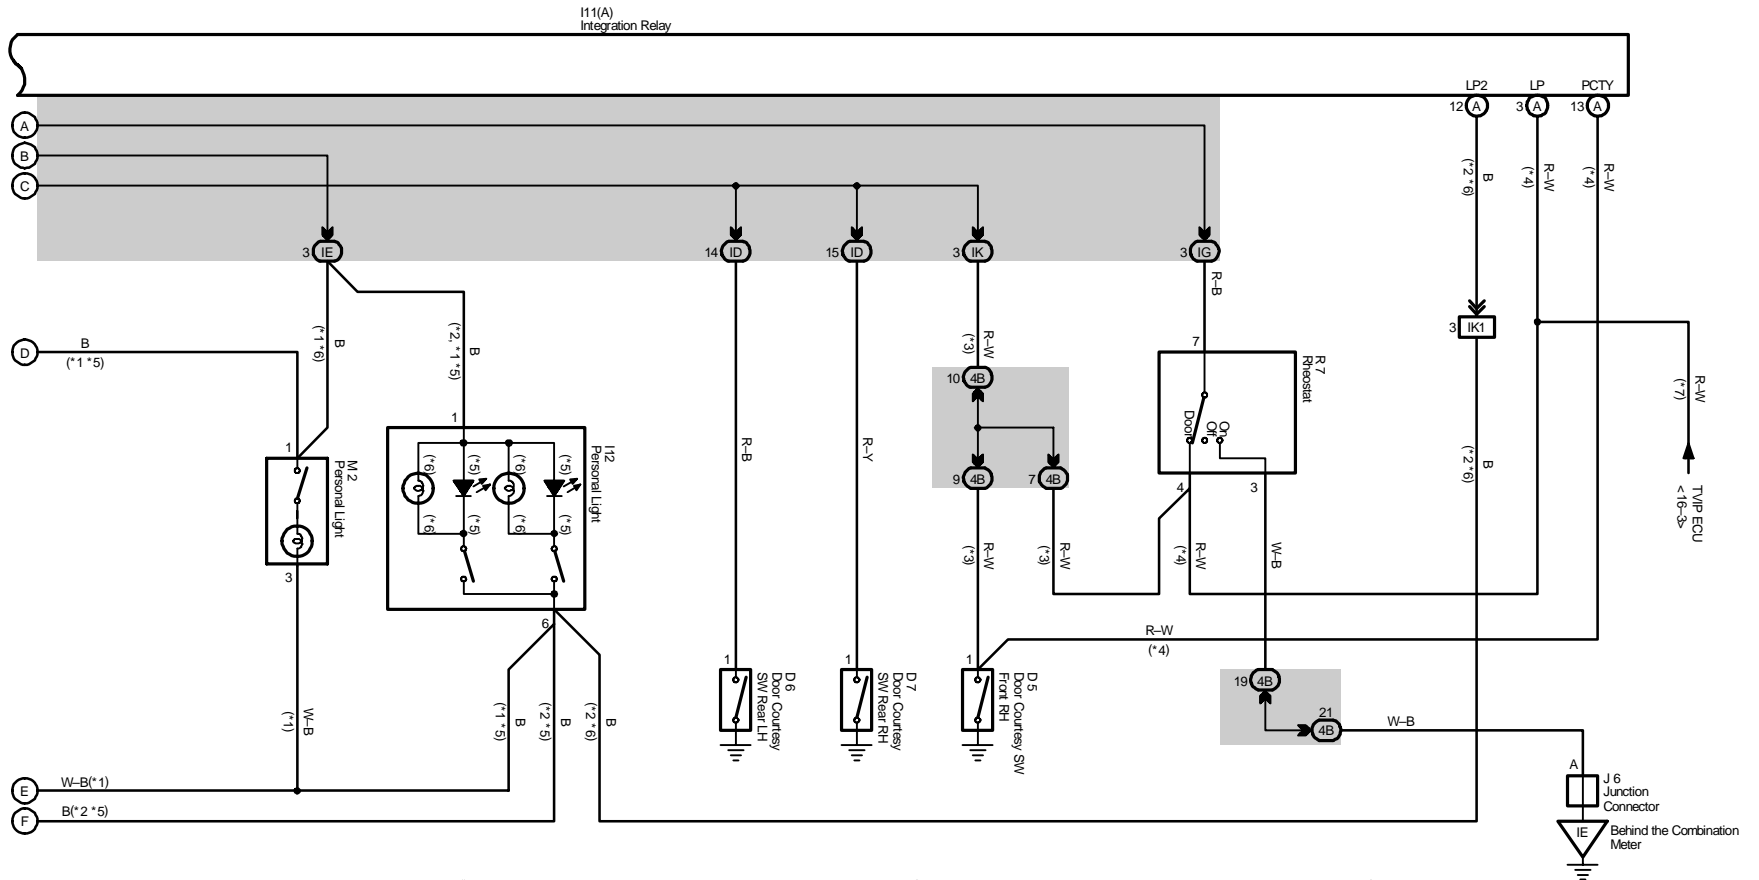

Interior Light

5 6 7 8

- 1 : w/ Moon Roof
- 2 : w/o Moon Roof
- 3 : w/o Door Lock Control
- 4 : w/ Door Lock Control
- 5 : w/ Automatic Glare-Resistant EC Mirror
- 6 : w/o Automatic Glare-Resistant EC Mirror
- 7 : w/ TVIP System