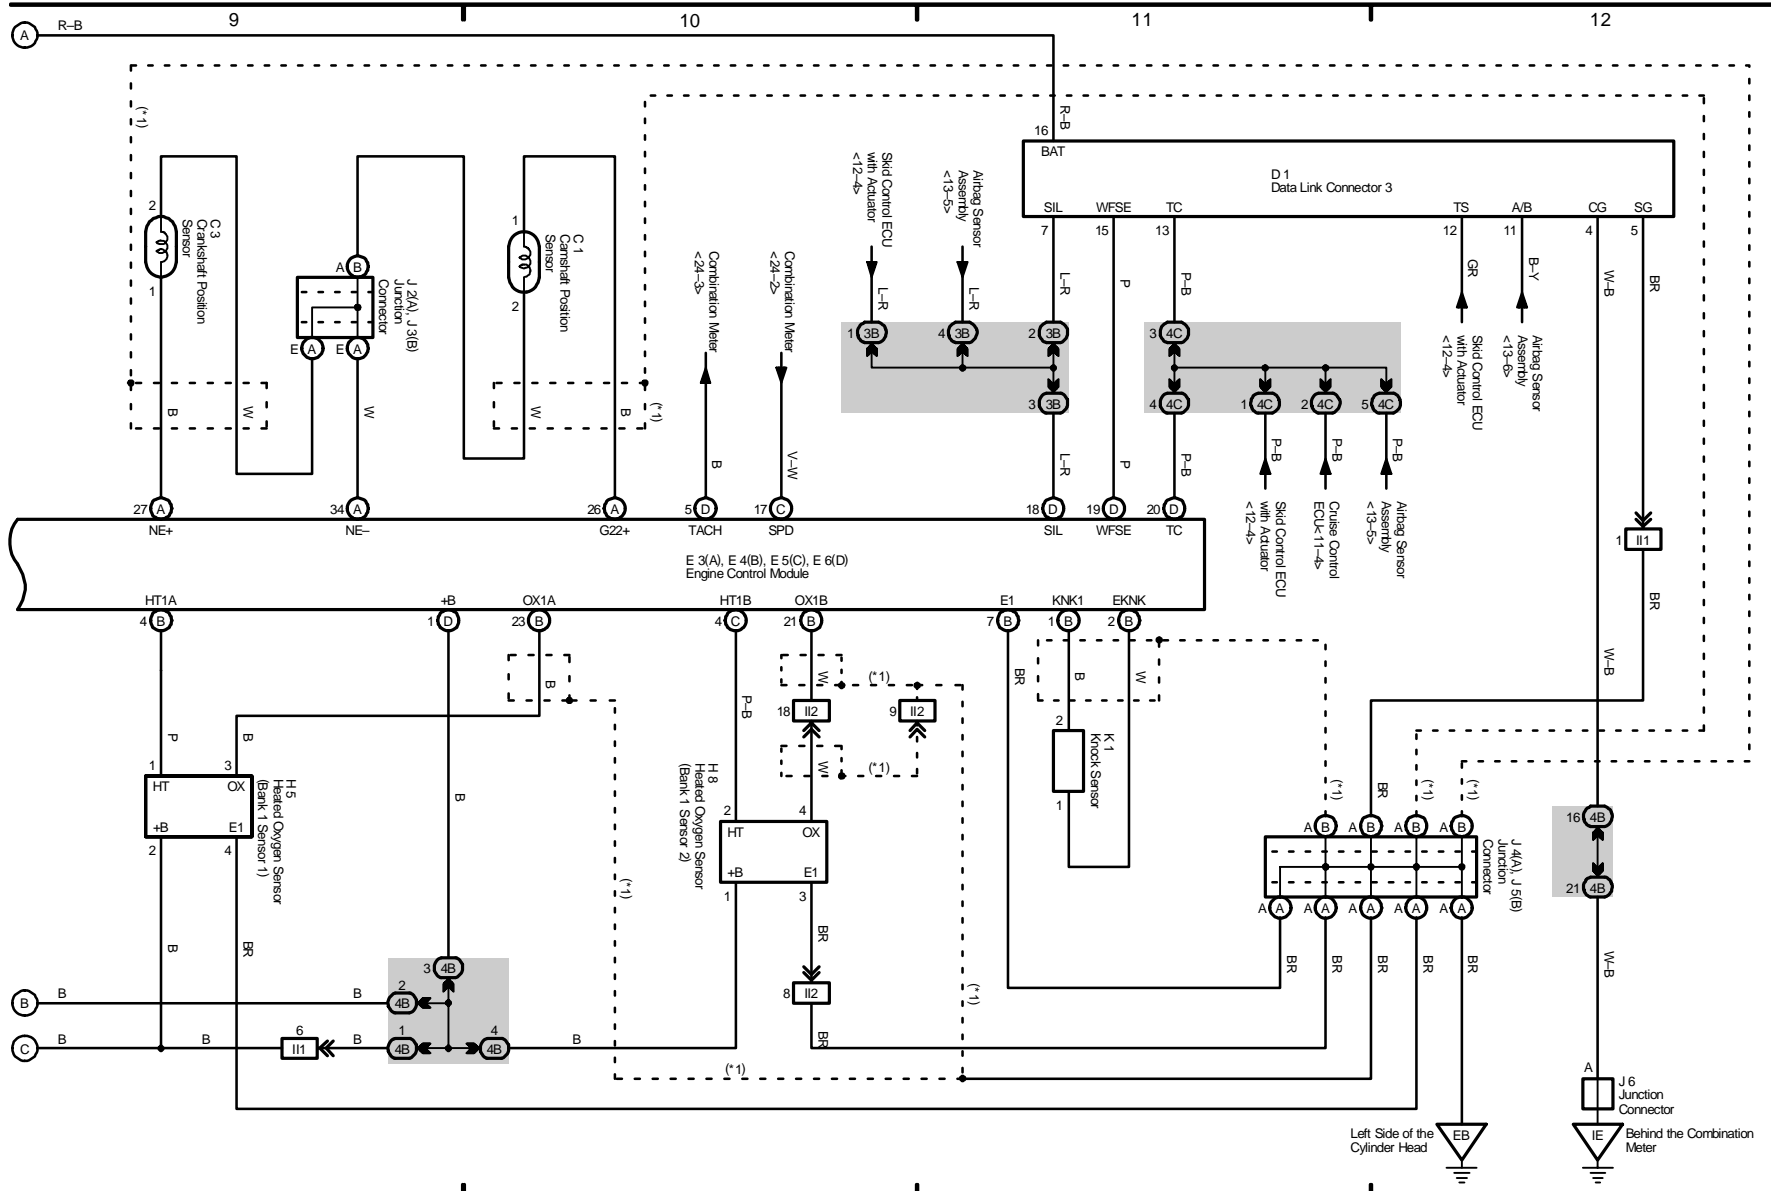

1 COROLLA

2004 COROLLA (EWDS33U)

M OVERALL ELECTRICAL WIRING DIAGRAM

2 COROLLA

Power Source

Charging

2004 COROLLA (EWDS33U)

2004 COROLLA (EMD533U)

M OVERALL ELECTRICAL WIRING DIAGRAM

Engine Control

Engine Control

* 1: Shielded

M OVERALL ELECTRICAL WIRING DIAGRAM

Headlight

Fog Light

2004 COROLLA (EMD533U)

* 4 : w/ Fog Light

M OVERALL ELECTRICAL WIRING DIAGRAM

5 COROLLA

Power Source

Turn Signal and Hazard Warning Light

- * 1 : w/ Wireless Door Lock
- * 2 : w/o Wireless Door Lock
- * 3 : w/ TVIP System

2004 COROLLA (EWDS33U)