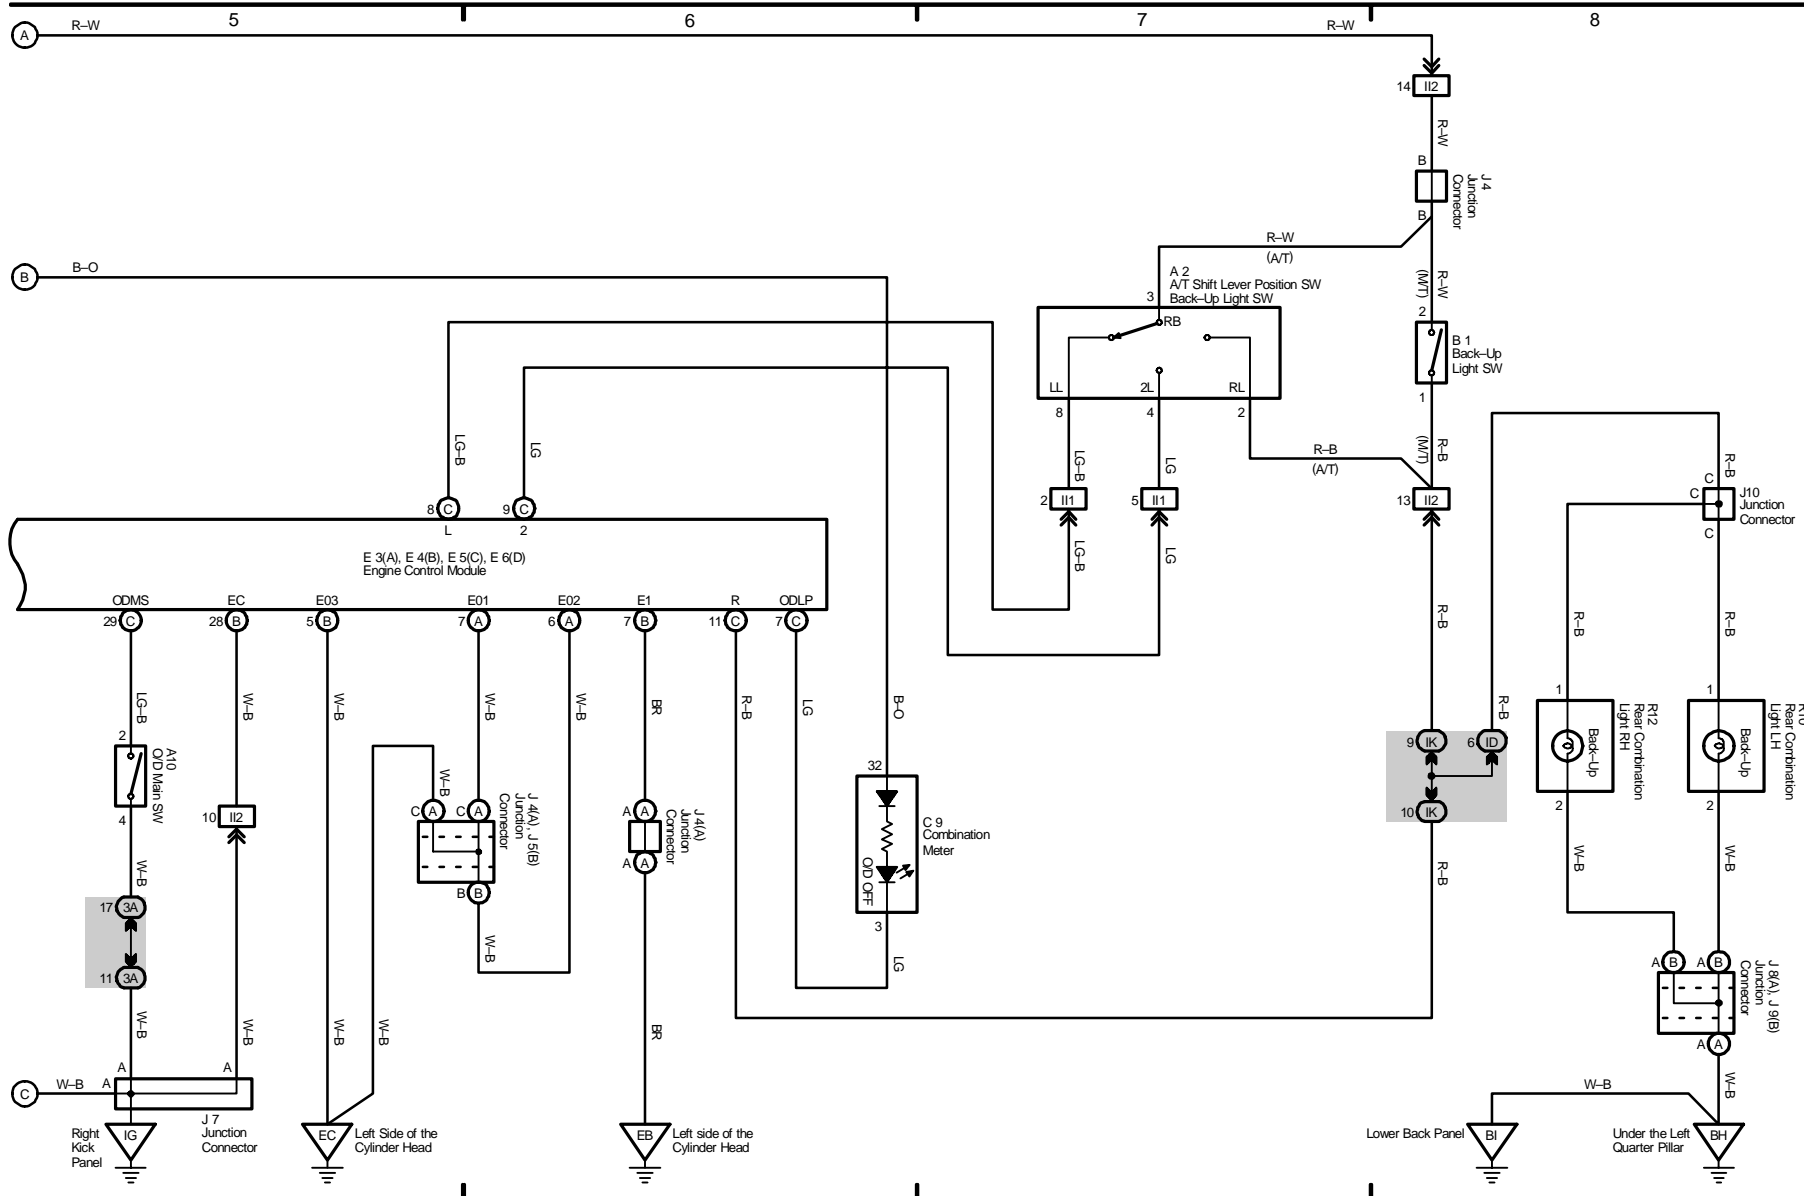

M OVERALL ELECTRICAL WIRING DIAGRAM

2004 COROLLA (EWDS33U)

Electronically Controlled Transmission

Back-Up Light

M OVERALL ELECTRICAL WIRING DIAGRAM

M OVERALL ELECTRICAL WIRING DIAGRAM

Power Source

SRS