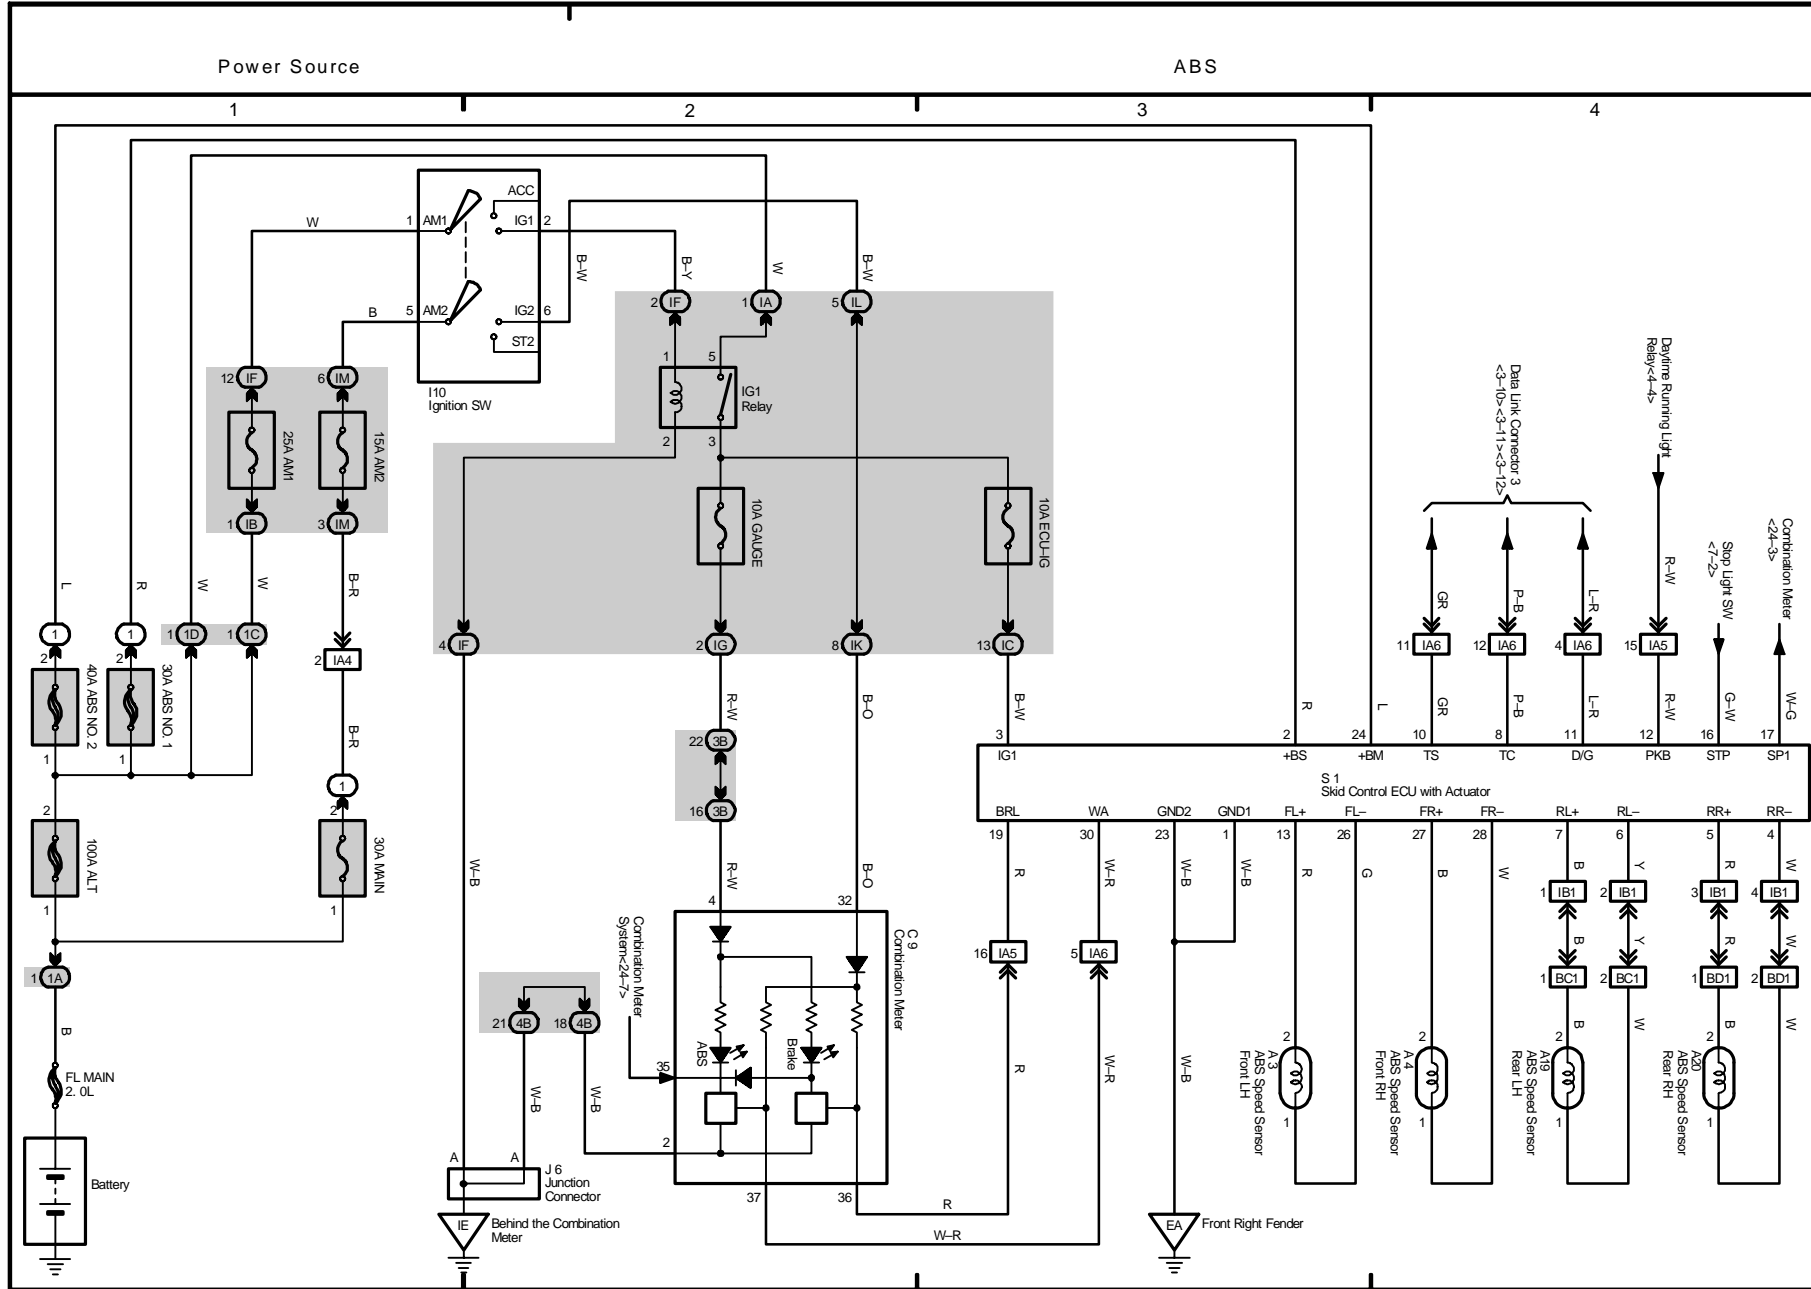

M OVERALL ELECTRICAL WIRING DIAGRAM

2004 COROLLA (EWDS33U)

Electronically Controlled Transmission

Back-Up Light

M OVERALL ELECTRICAL WIRING DIAGRAM

M OVERALL ELECTRICAL WIRING DIAGRAM

Power Source

SRS