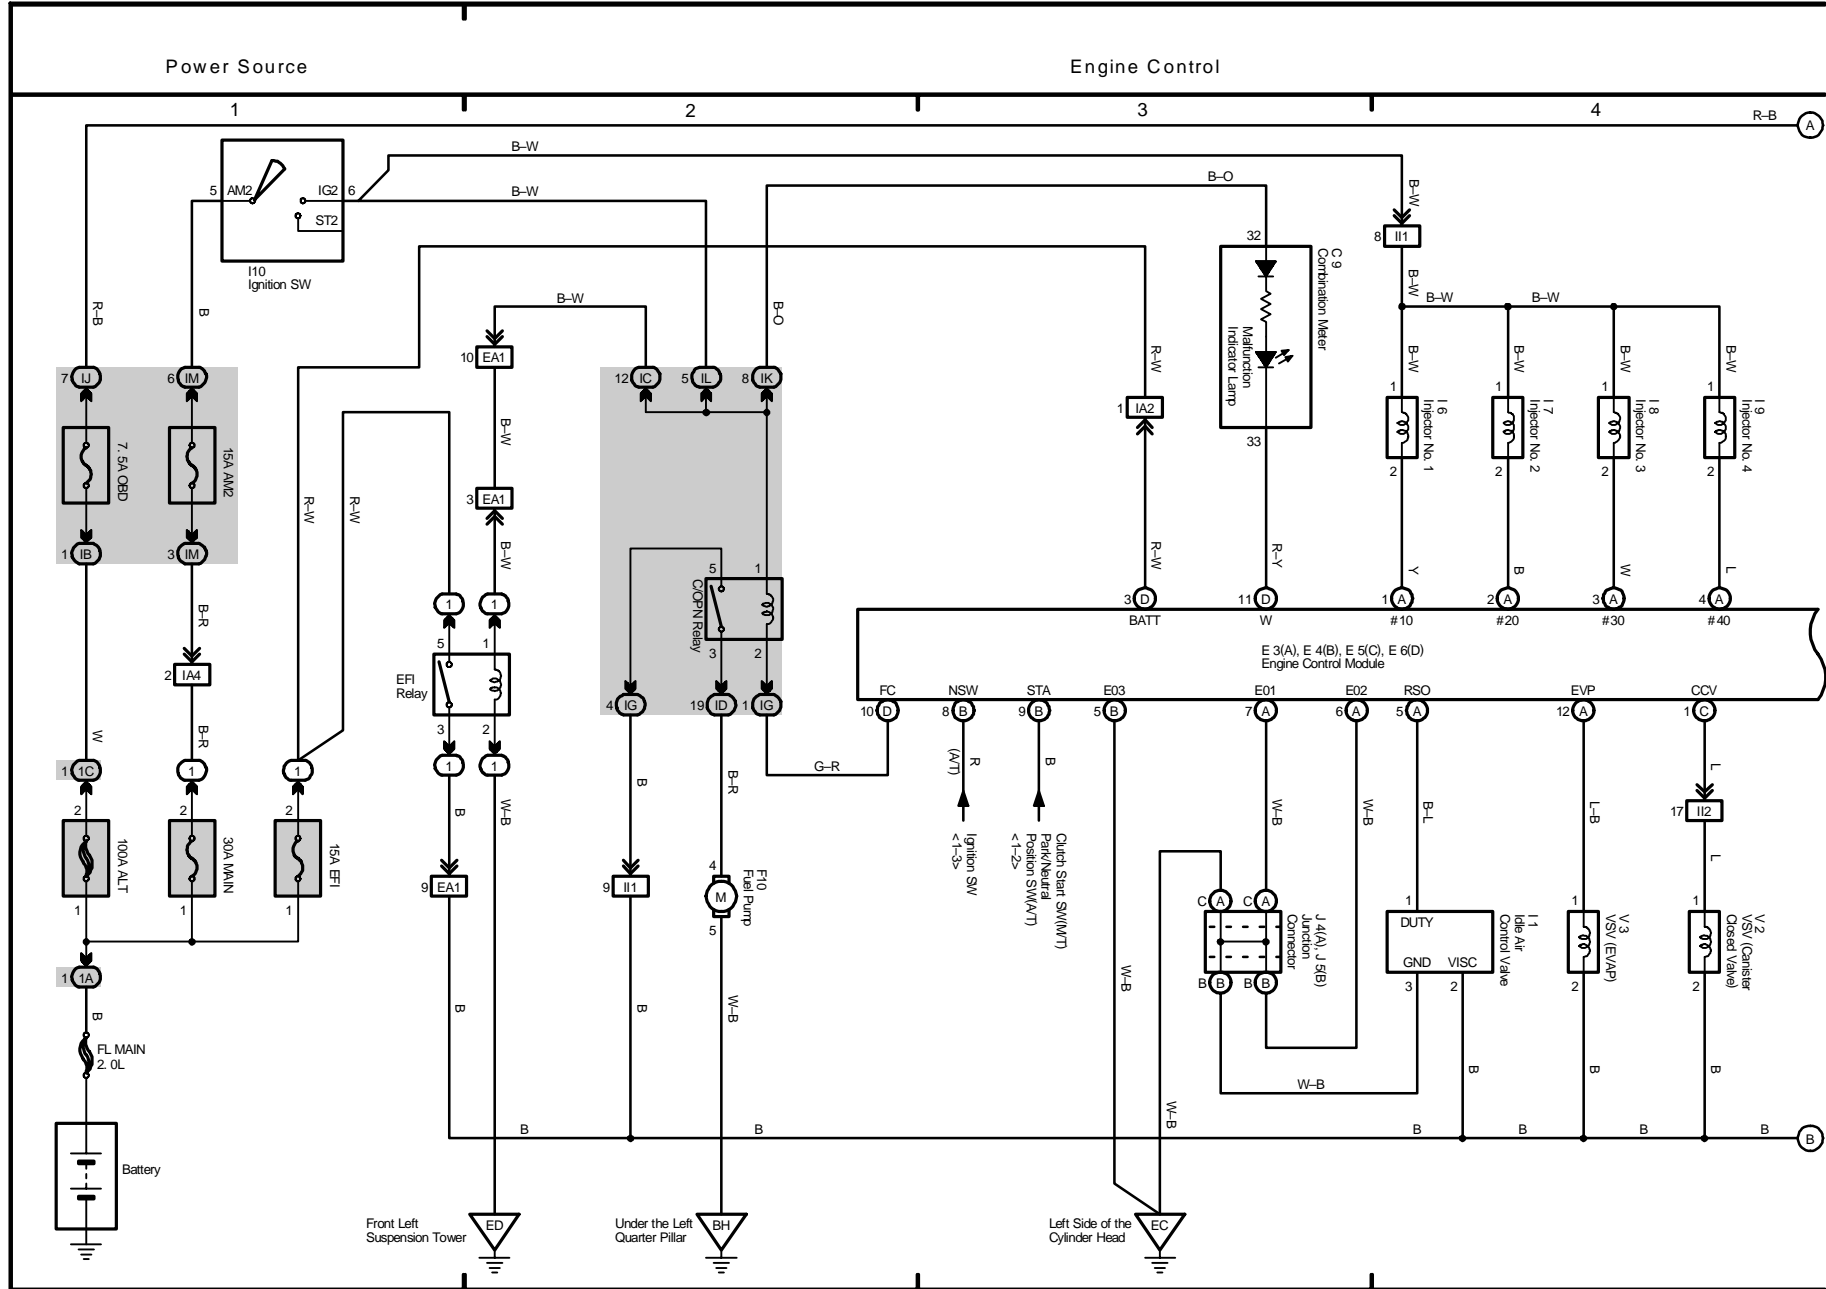

1 COROLLA

2004 COROLLA (EWDS33U)

M OVERALL ELECTRICAL WIRING DIAGRAM

2 COROLLA

Power Source

Charging

2004 COROLLA (EWDS33U)

2004 COROLLA (EMD533U)

M OVERALL ELECTRICAL WIRING DIAGRAM

Engine Control

Engine Control

* 1: Shielded

M OVERALL ELECTRICAL WIRING DIAGRAM

Headlight

Fog Light

2004 COROLLA (EMD533U)

* 4 : w/ Fog Light

M OVERALL ELECTRICAL WIRING DIAGRAM

5 COROLLA

Power Source

Turn Signal and Hazard Warning Light

- * 1 : w/ Wireless Door Lock
- * 2 : w/o Wireless Door Lock
- * 3 : w/ TVIP System

2004 COROLLA (EWDS33U)