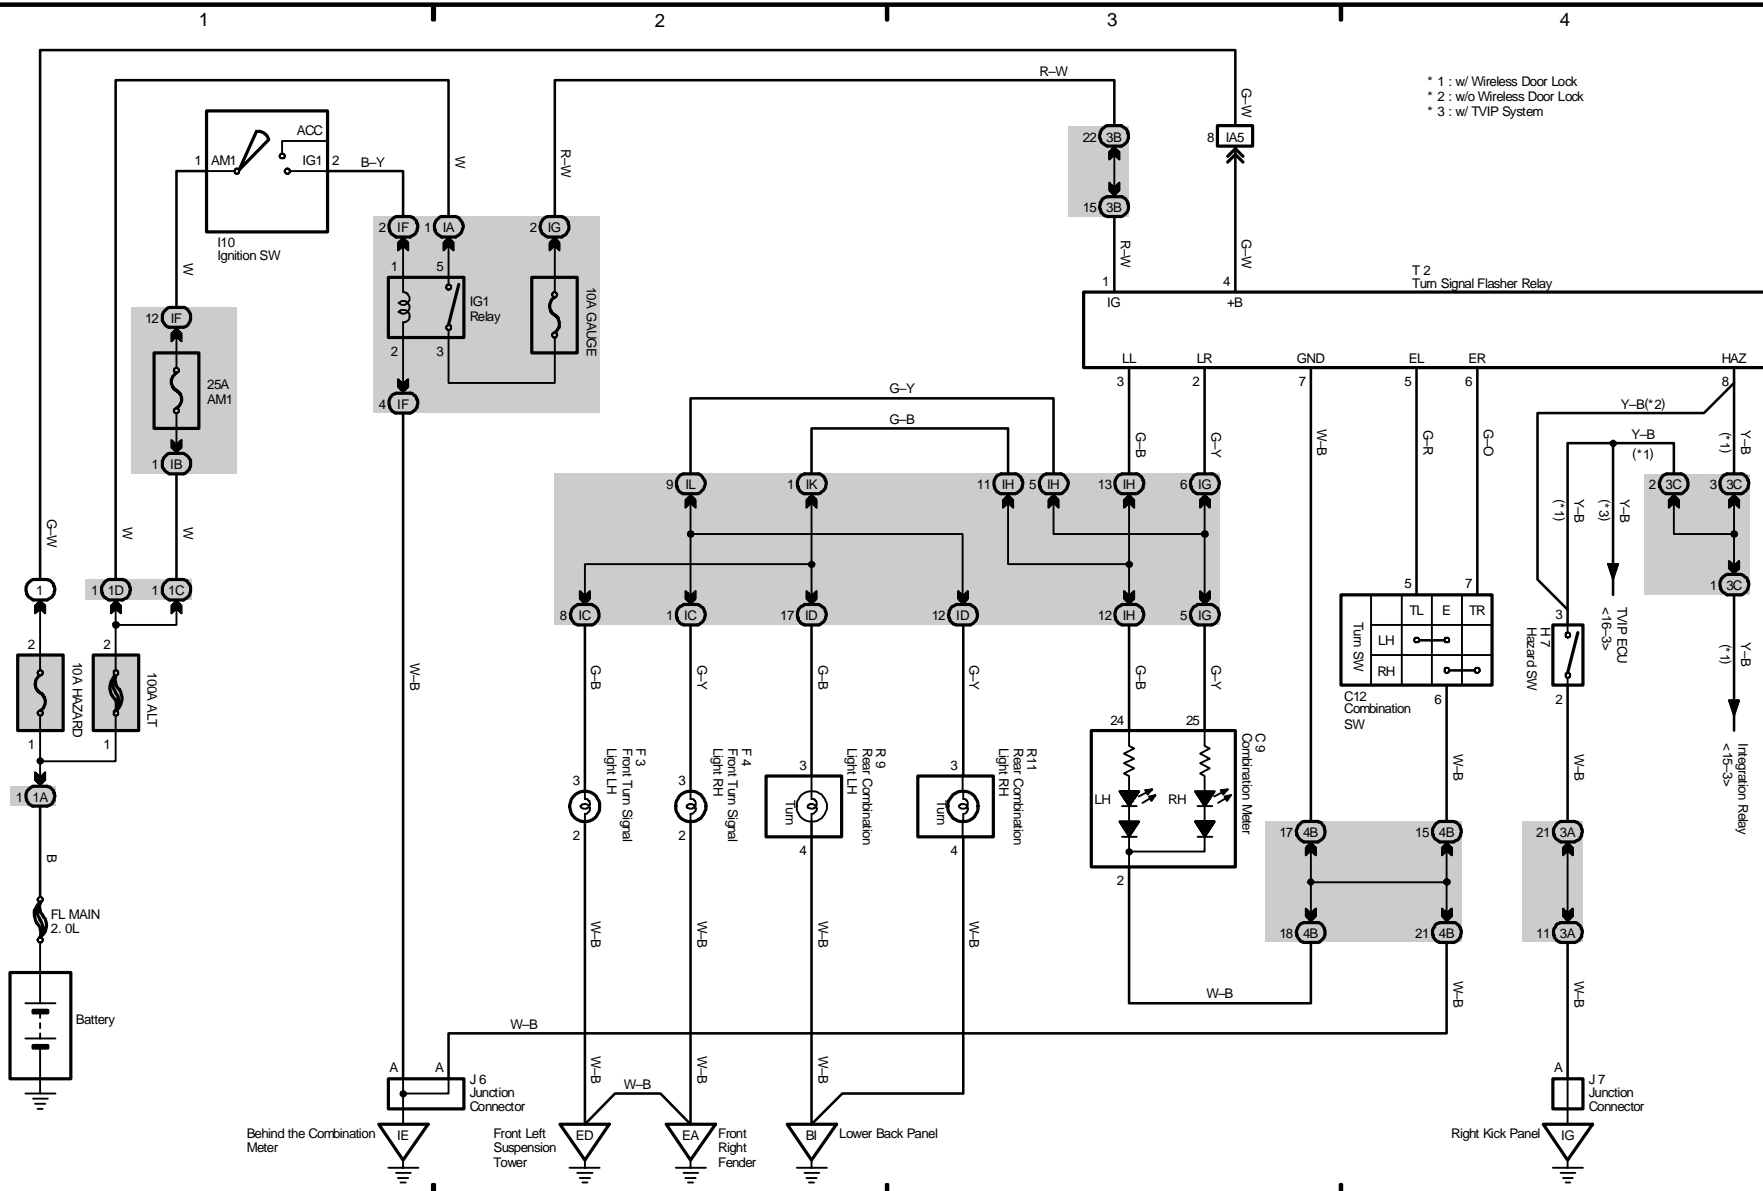

1 COROLLA

2004 COROLLA (EWDS33U)

M OVERALL ELECTRICAL WIRING DIAGRAM

2 COROLLA

Power Source

Charging

2004 COROLLA (EWDS33U)

2004 COROLLA (EMD533U)

M OVERALL ELECTRICAL WIRING DIAGRAM

Engine Control

Engine Control

* 1: Shielded

M OVERALL ELECTRICAL WIRING DIAGRAM

Headlight

Fog Light

2004 COROLLA (EMD533U)

* 4 : w/ Fog Light

M OVERALL ELECTRICAL WIRING DIAGRAM

5 COROLLA

Power Source

Turn Signal and Hazard Warning Light

- * 1 : w/ Wireless Door Lock
- * 2 : w/o Wireless Door Lock
- * 3 : w/ TVIP System

2004 COROLLA (EWDS33U)