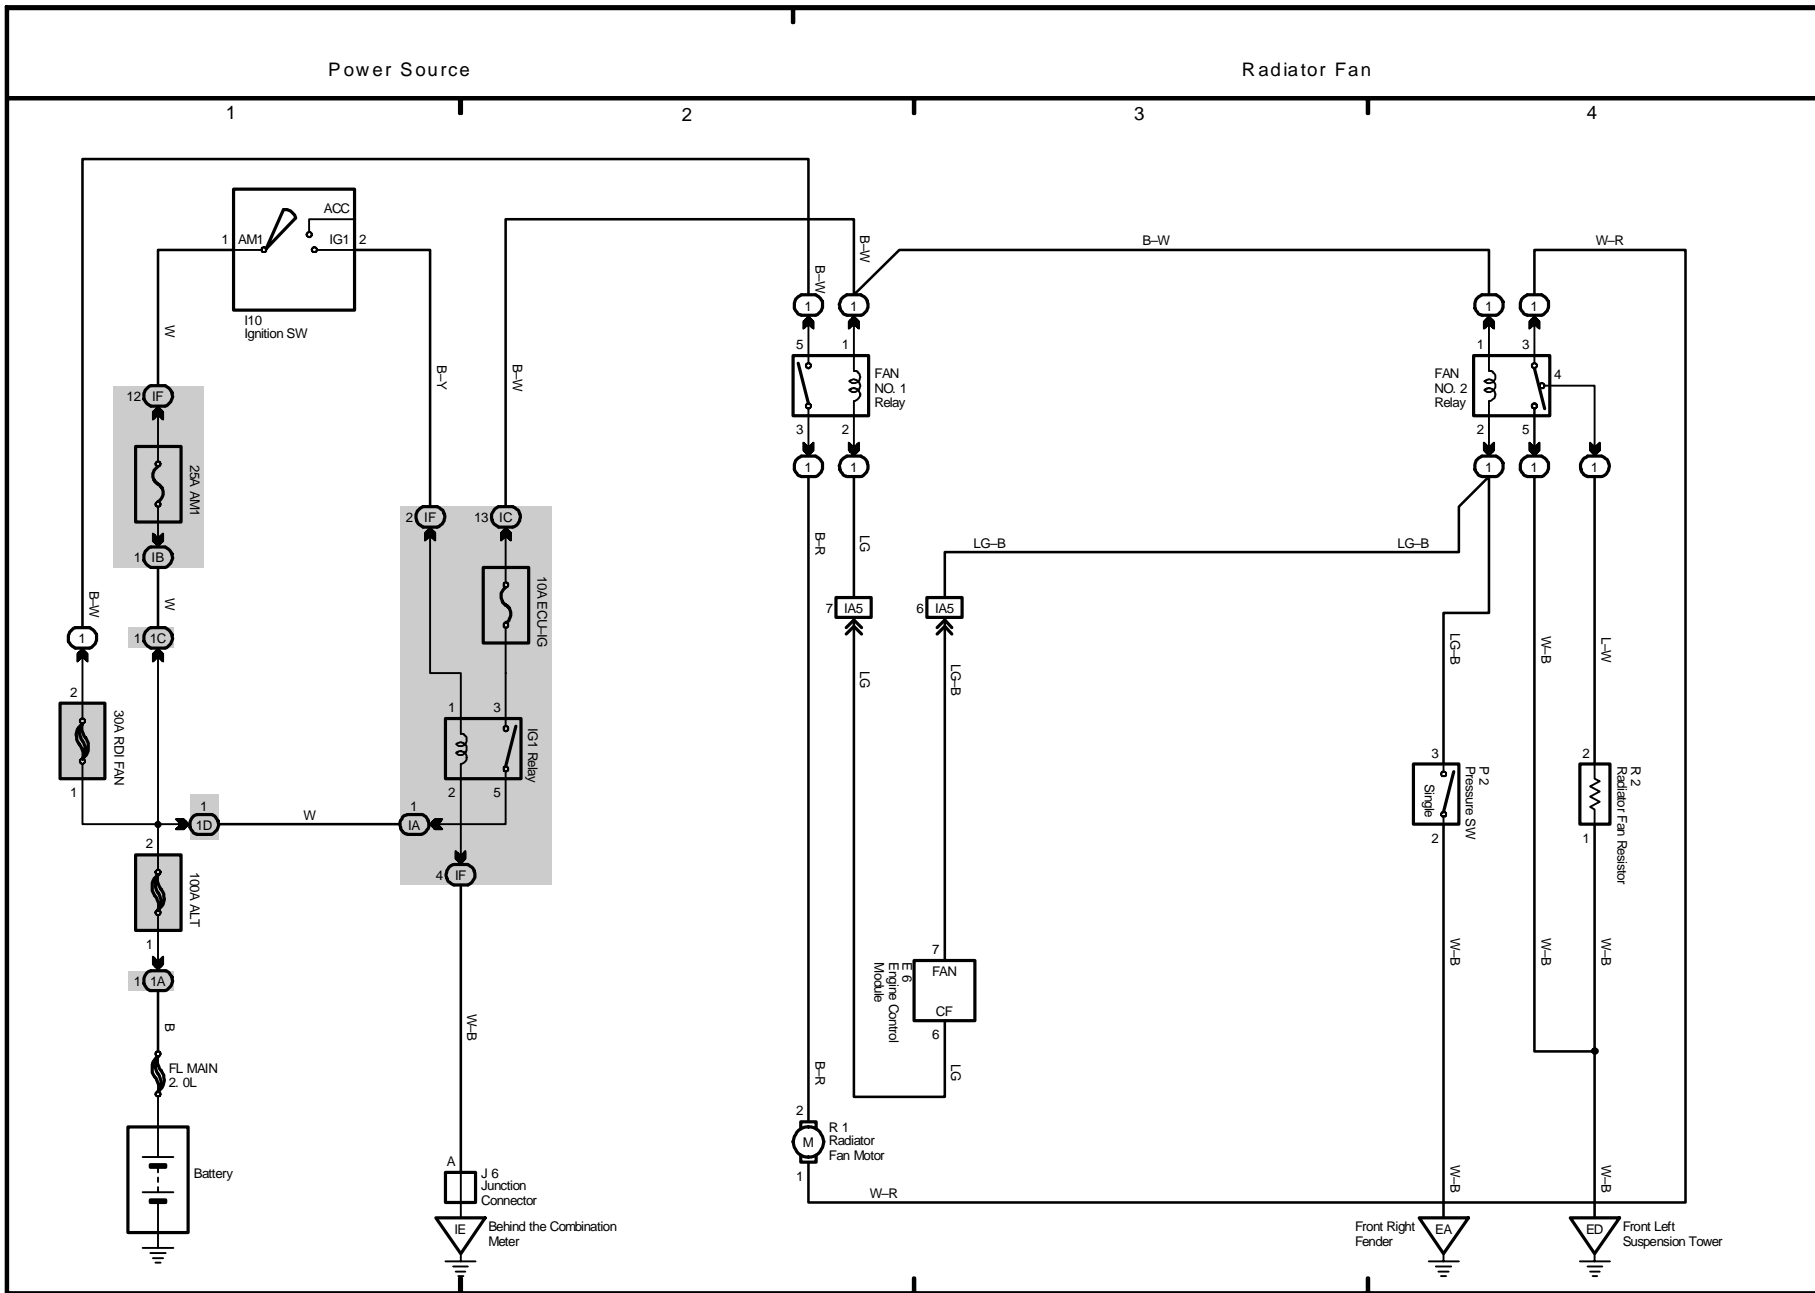

M OVERALL ELECTRICAL WIRING DIAGRAM

M OVERALL ELECTRICAL WIRING DIAGRAM

M OVERALL ELECTRICAL WIRING DIAGRAM

M OVERALL ELECTRICAL WIRING DIAGRAM

2004 COROLLA (EWD533U)

Combination Meter

M OVERALL ELECTRICAL WIRING DIAGRAM

M OVERALL ELECTRICAL WIRING DIAGRAM

A 8 Air Inlet Control SW

Air Inlet Control SW	FRS	REC	GND	+IG
FRS				
REC				