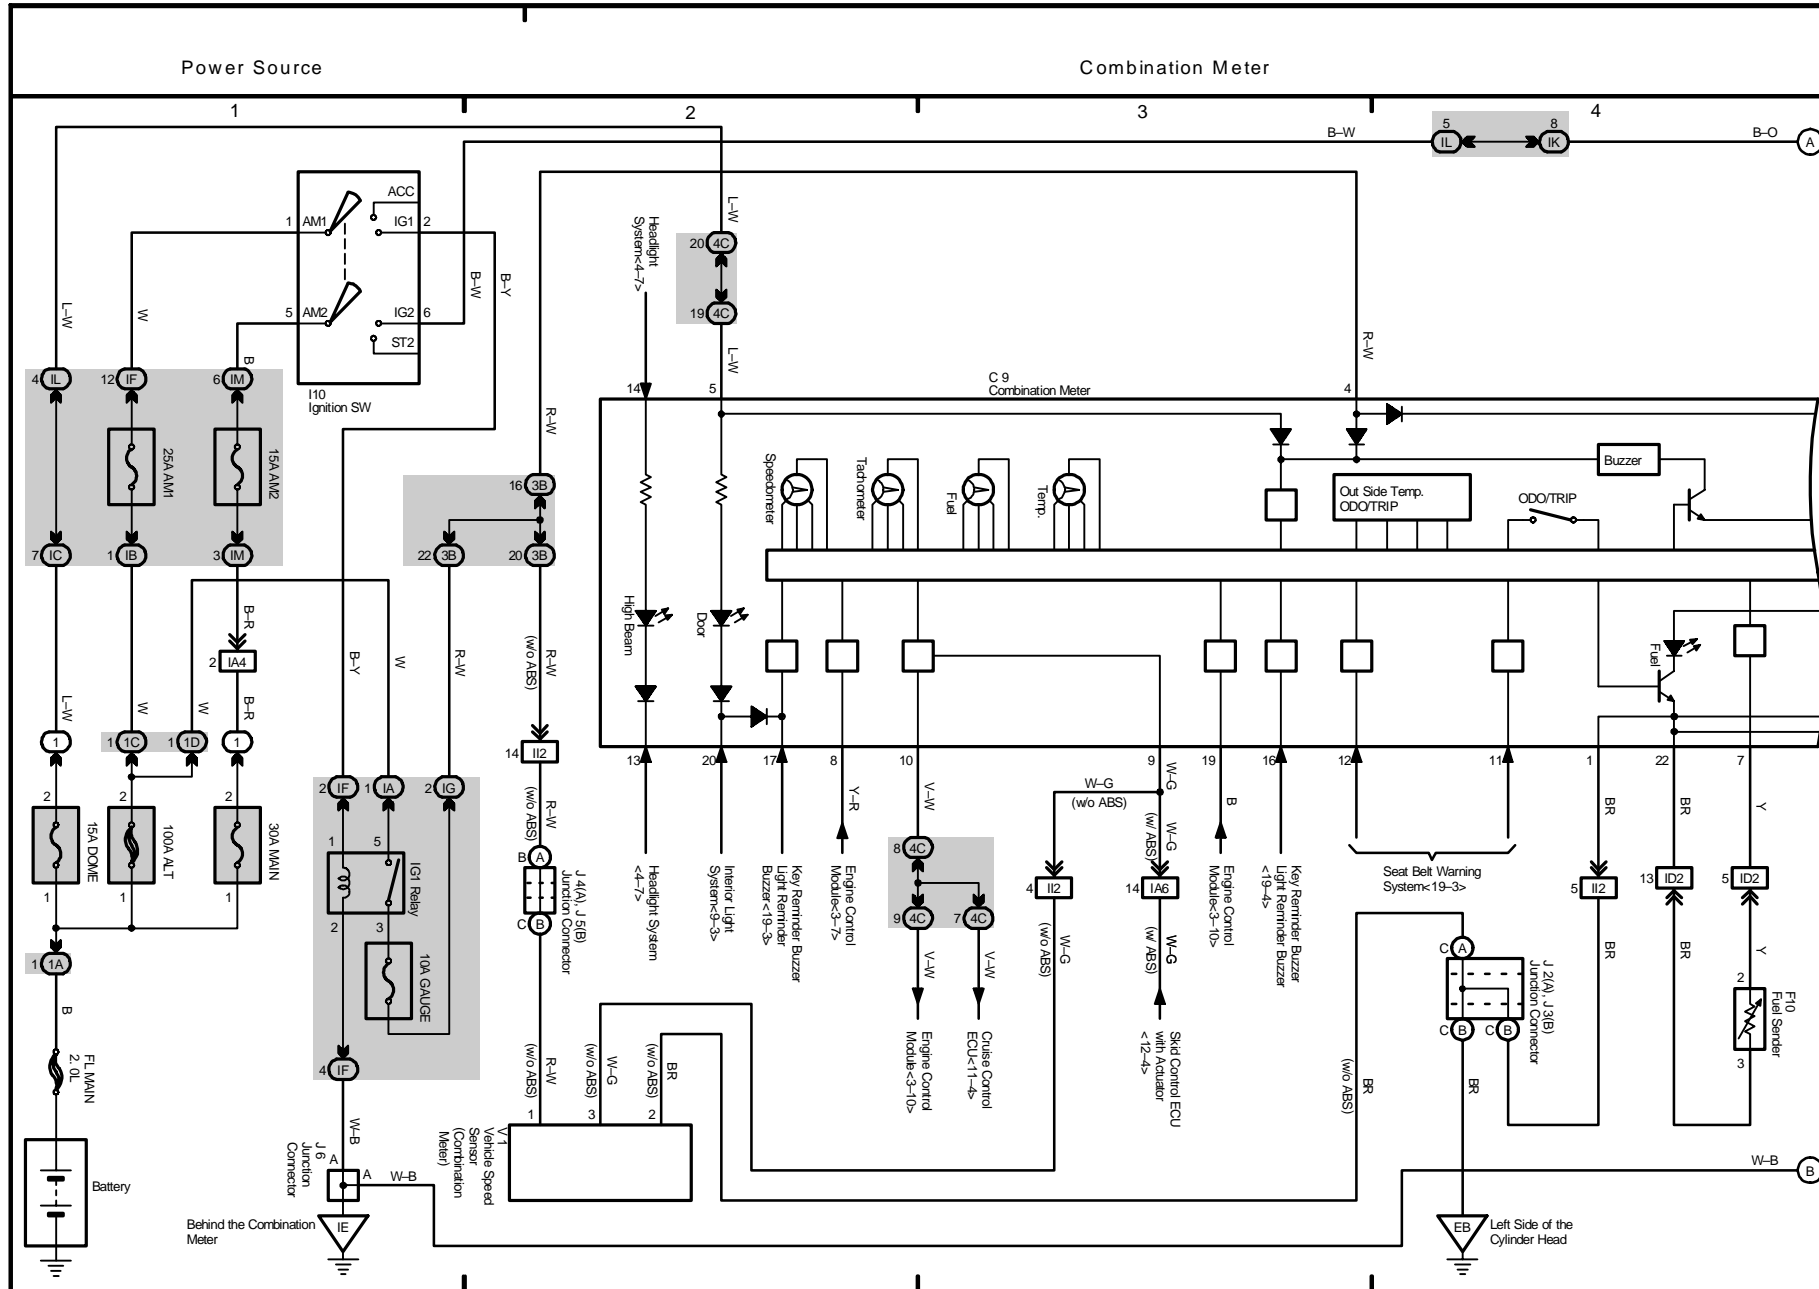

M OVERALL ELECTRICAL WIRING DIAGRAM

M OVERALL ELECTRICAL WIRING DIAGRAM

M OVERALL ELECTRICAL WIRING DIAGRAM

M OVERALL ELECTRICAL WIRING DIAGRAM

2004 COROLLA (EWD533U)

Combination Meter

M OVERALL ELECTRICAL WIRING DIAGRAM

M OVERALL ELECTRICAL WIRING DIAGRAM

A 8 Air Inlet Control SW

Air Inlet Control SW	FRS	REC	GND	+IG
FRS				
REC				