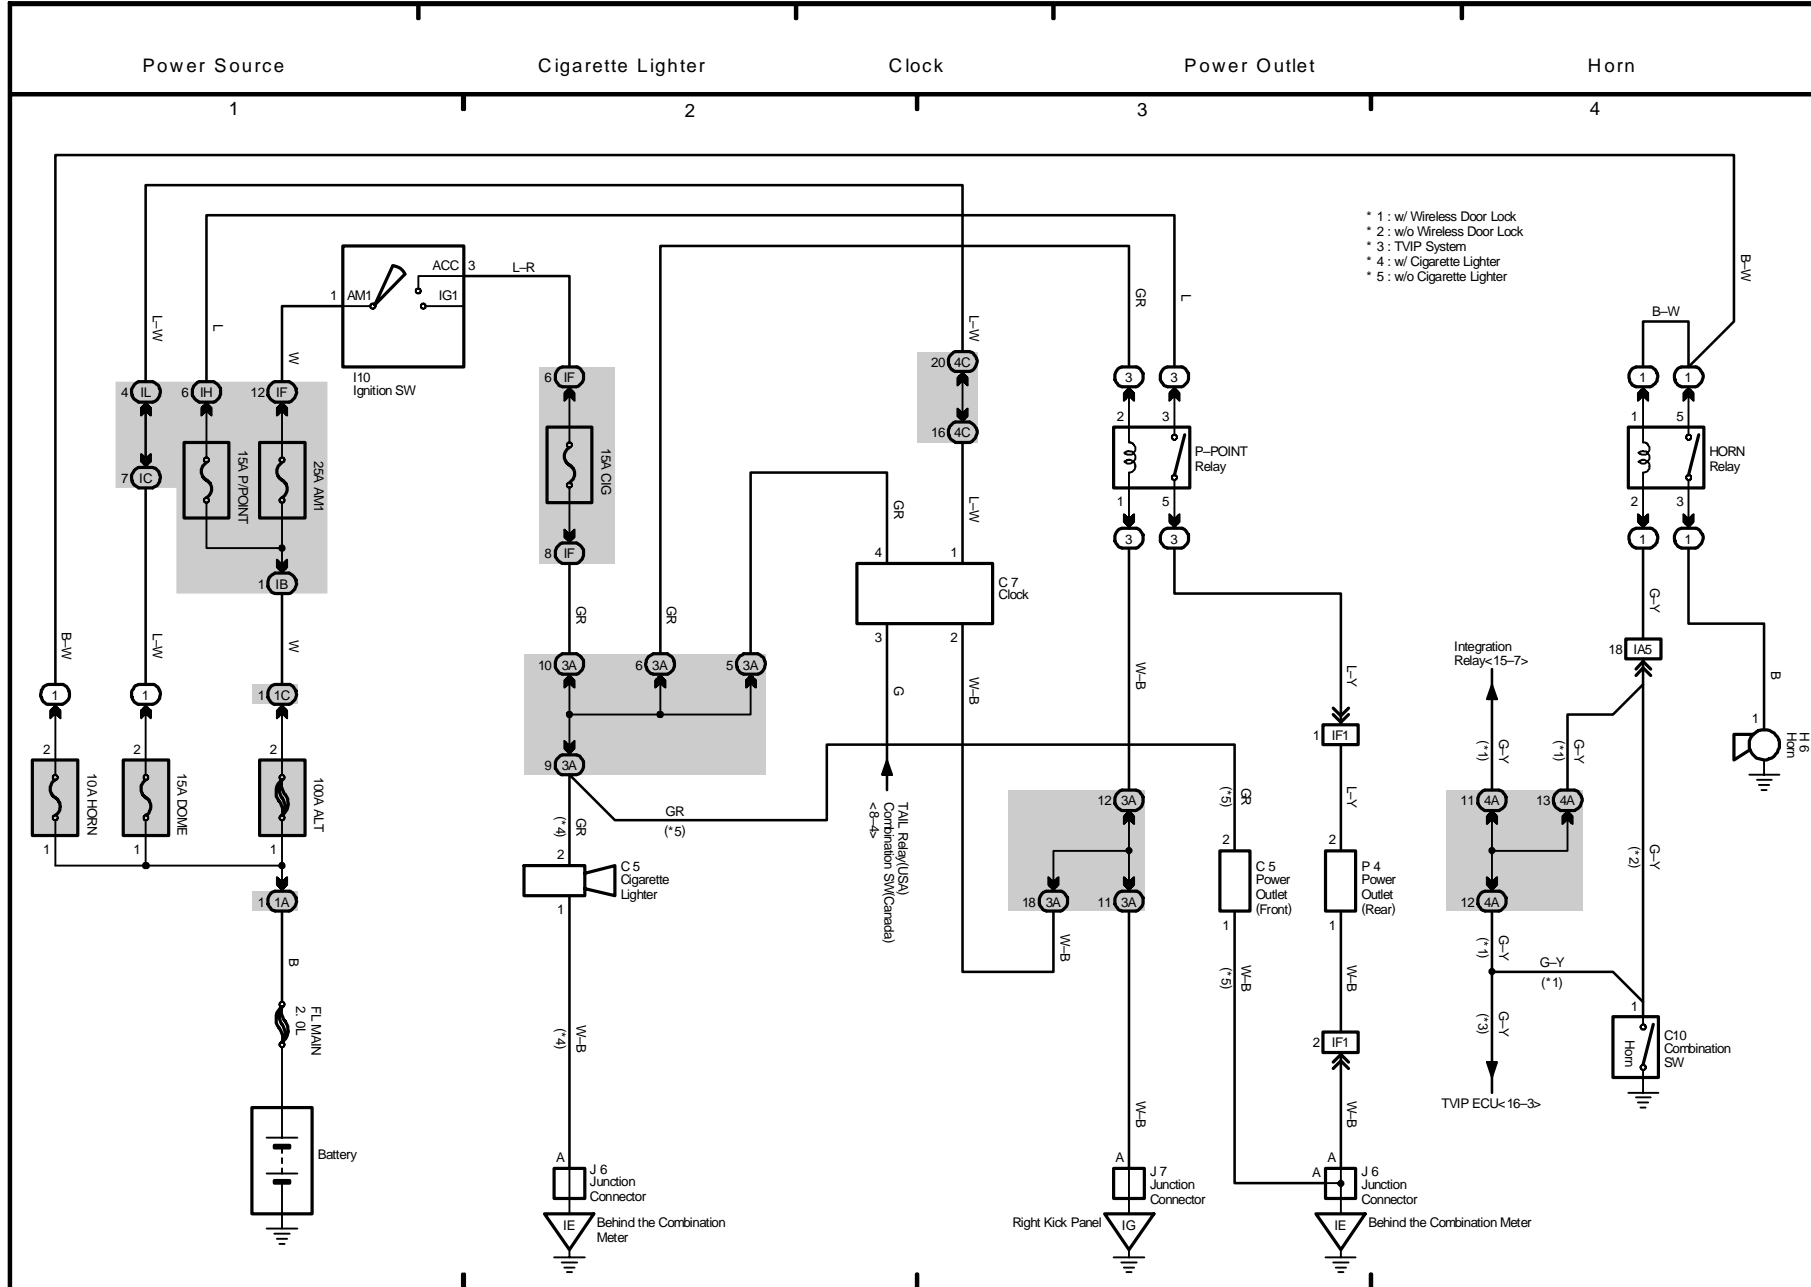

M OVERALL ELECTRICAL WIRING DIAGRAM

2004 COROLLA (EWDS33U)

Electronically Controlled Transmission

Back-Up Light

M OVERALL ELECTRICAL WIRING DIAGRAM

M OVERALL ELECTRICAL WIRING DIAGRAM

Power Source

SRS

* 1 : w/ Side Airbag

2004 COROLLA (EMD533U)

M OVERALL ELECTRICAL WIRING DIAGRAM

Power Source

Wiper and Washer

Automatic Glare-Resistant EC Mirror with Compass

M OVERALL ELECTRICAL WIRING DIAGRAM

M OVERALL ELECTRICAL WIRING DIAGRAM

M OVERALL ELECTRICAL WIRING DIAGRAM

M OVERALL ELECTRICAL WIRING DIAGRAM

M OVERALL ELECTRICAL WIRING DIAGRAM

M OVERALL ELECTRICAL WIRING DIAGRAM

2004 COROLLA (EWD533U)

Combination Meter

M OVERALL ELECTRICAL WIRING DIAGRAM

M OVERALL ELECTRICAL WIRING DIAGRAM

A 8 Air Inlet Control SW

Air Inlet Control SW	FRS	REC	GND	+IG
FRS				
REC				