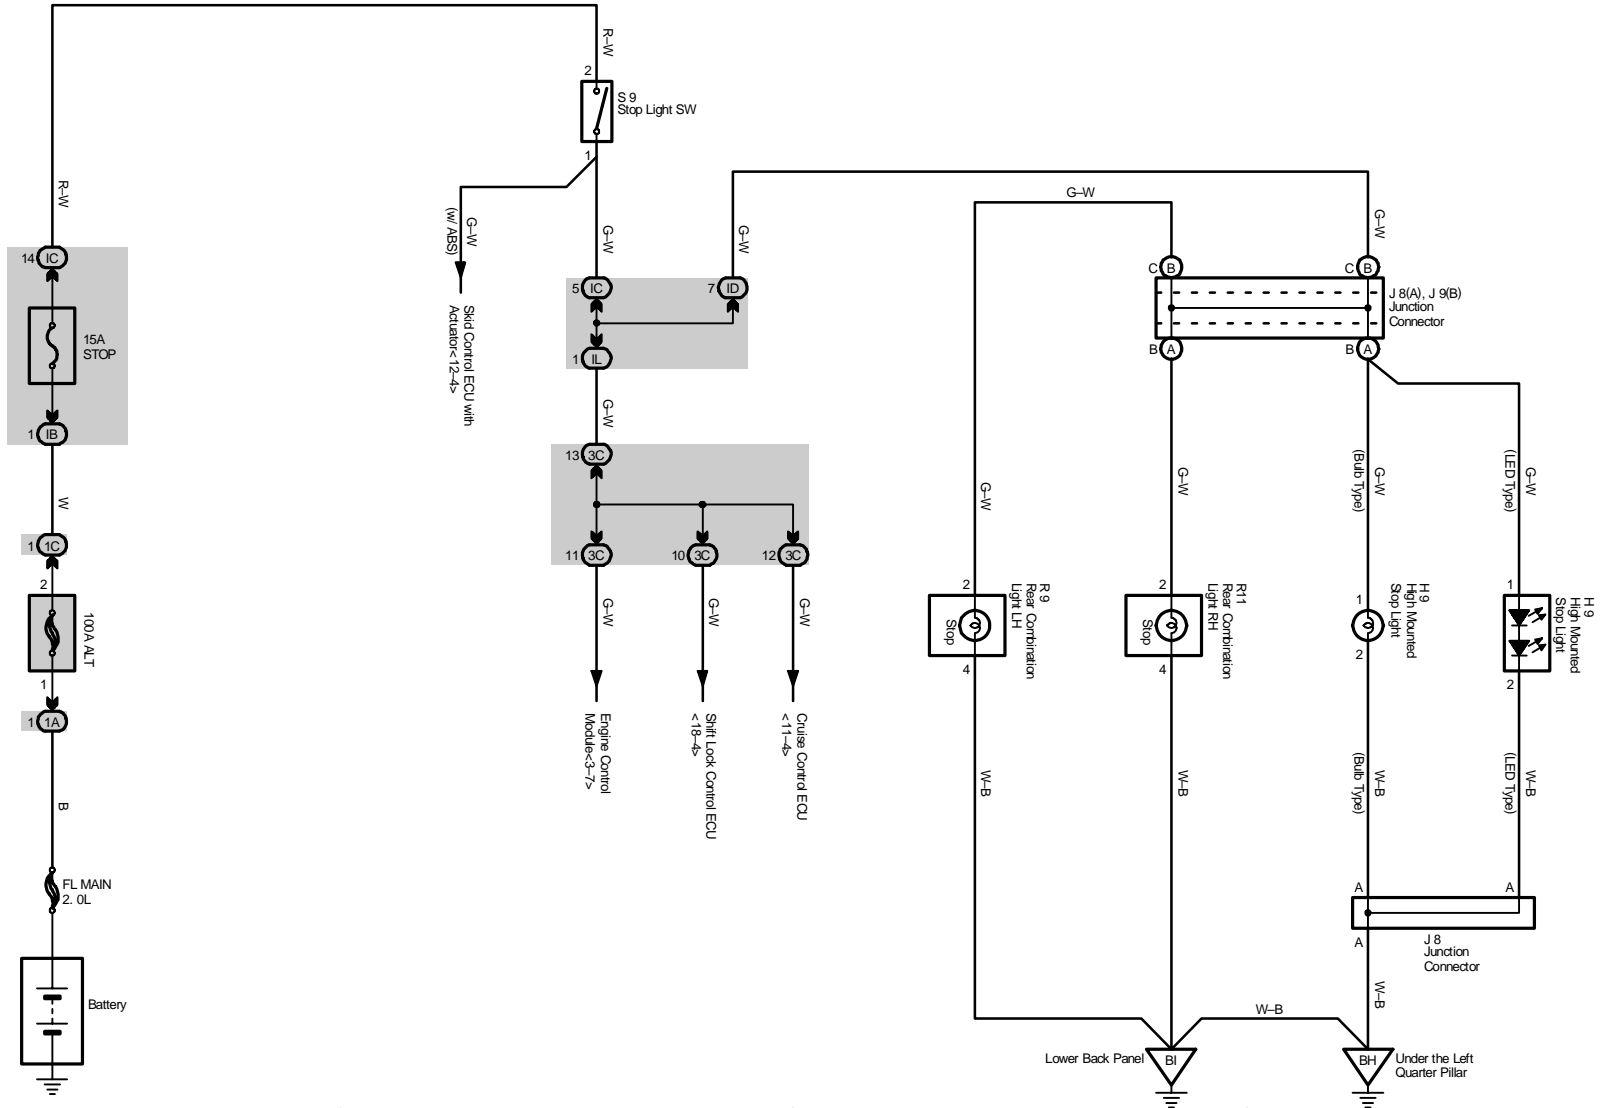

7 COROLLA

Power Source

Stop Light

1

2

3

4