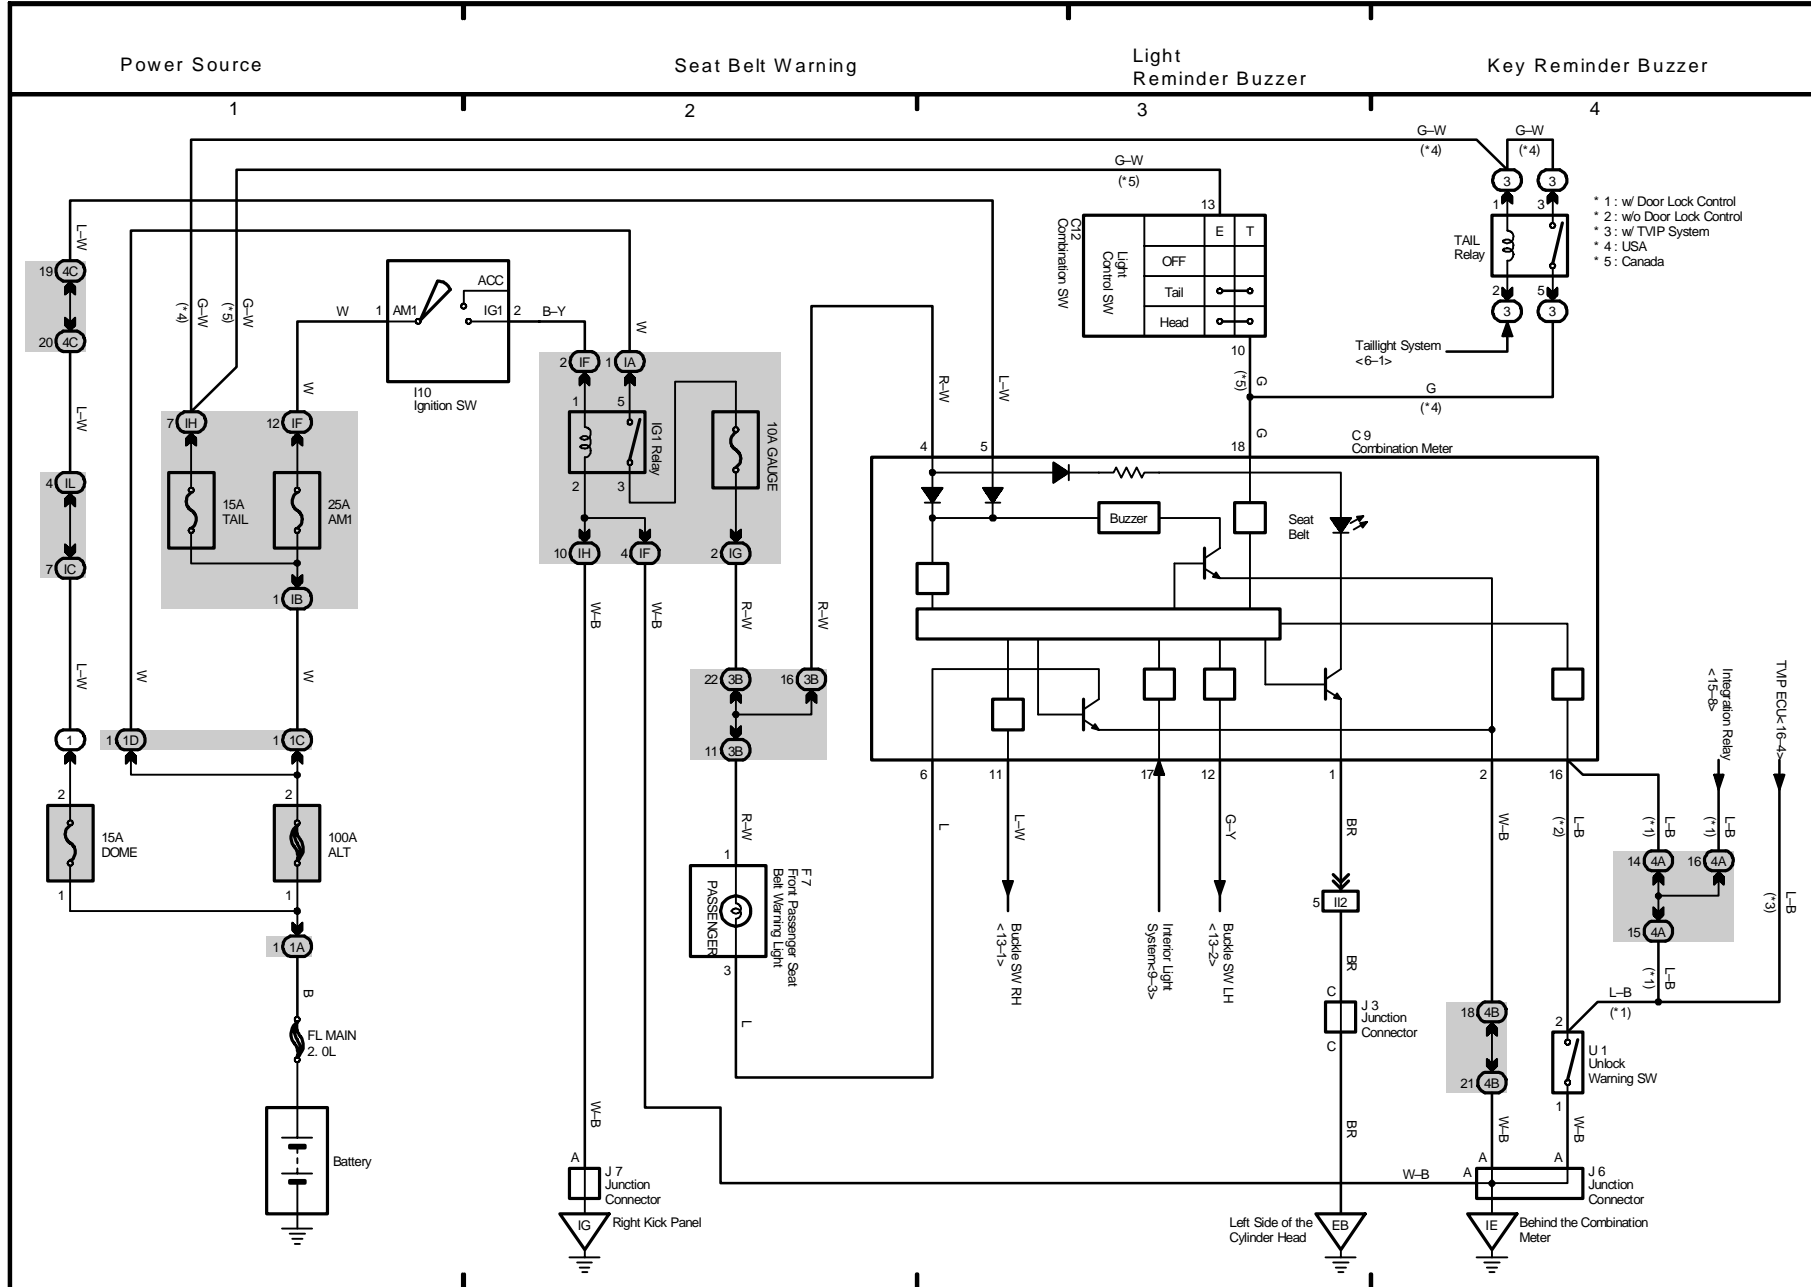

M OVERALL ELECTRICAL WIRING DIAGRAM

2004 COROLLA (EWDS33U)

Electronically Controlled Transmission

Back-Up Light

M OVERALL ELECTRICAL WIRING DIAGRAM

M OVERALL ELECTRICAL WIRING DIAGRAM

Power Source

SRS

* 1 : w/ Side Airbag

2004 COROLLA (EMD533U)

M OVERALL ELECTRICAL WIRING DIAGRAM

Power Source

Wiper and Washer

Automatic Glare-Resistant EC Mirror with Compass

M OVERALL ELECTRICAL WIRING DIAGRAM

M OVERALL ELECTRICAL WIRING DIAGRAM

M OVERALL ELECTRICAL WIRING DIAGRAM

M OVERALL ELECTRICAL WIRING DIAGRAM

M OVERALL ELECTRICAL WIRING DIAGRAM

M OVERALL ELECTRICAL WIRING DIAGRAM

2004 COROLLA (EWD533U)

Combination Meter

M OVERALL ELECTRICAL WIRING DIAGRAM

M OVERALL ELECTRICAL WIRING DIAGRAM

A 8 Air Inlet Control SW

Air Inlet Control SW	FRS	REC	GND	+IG
FRS				
REC				