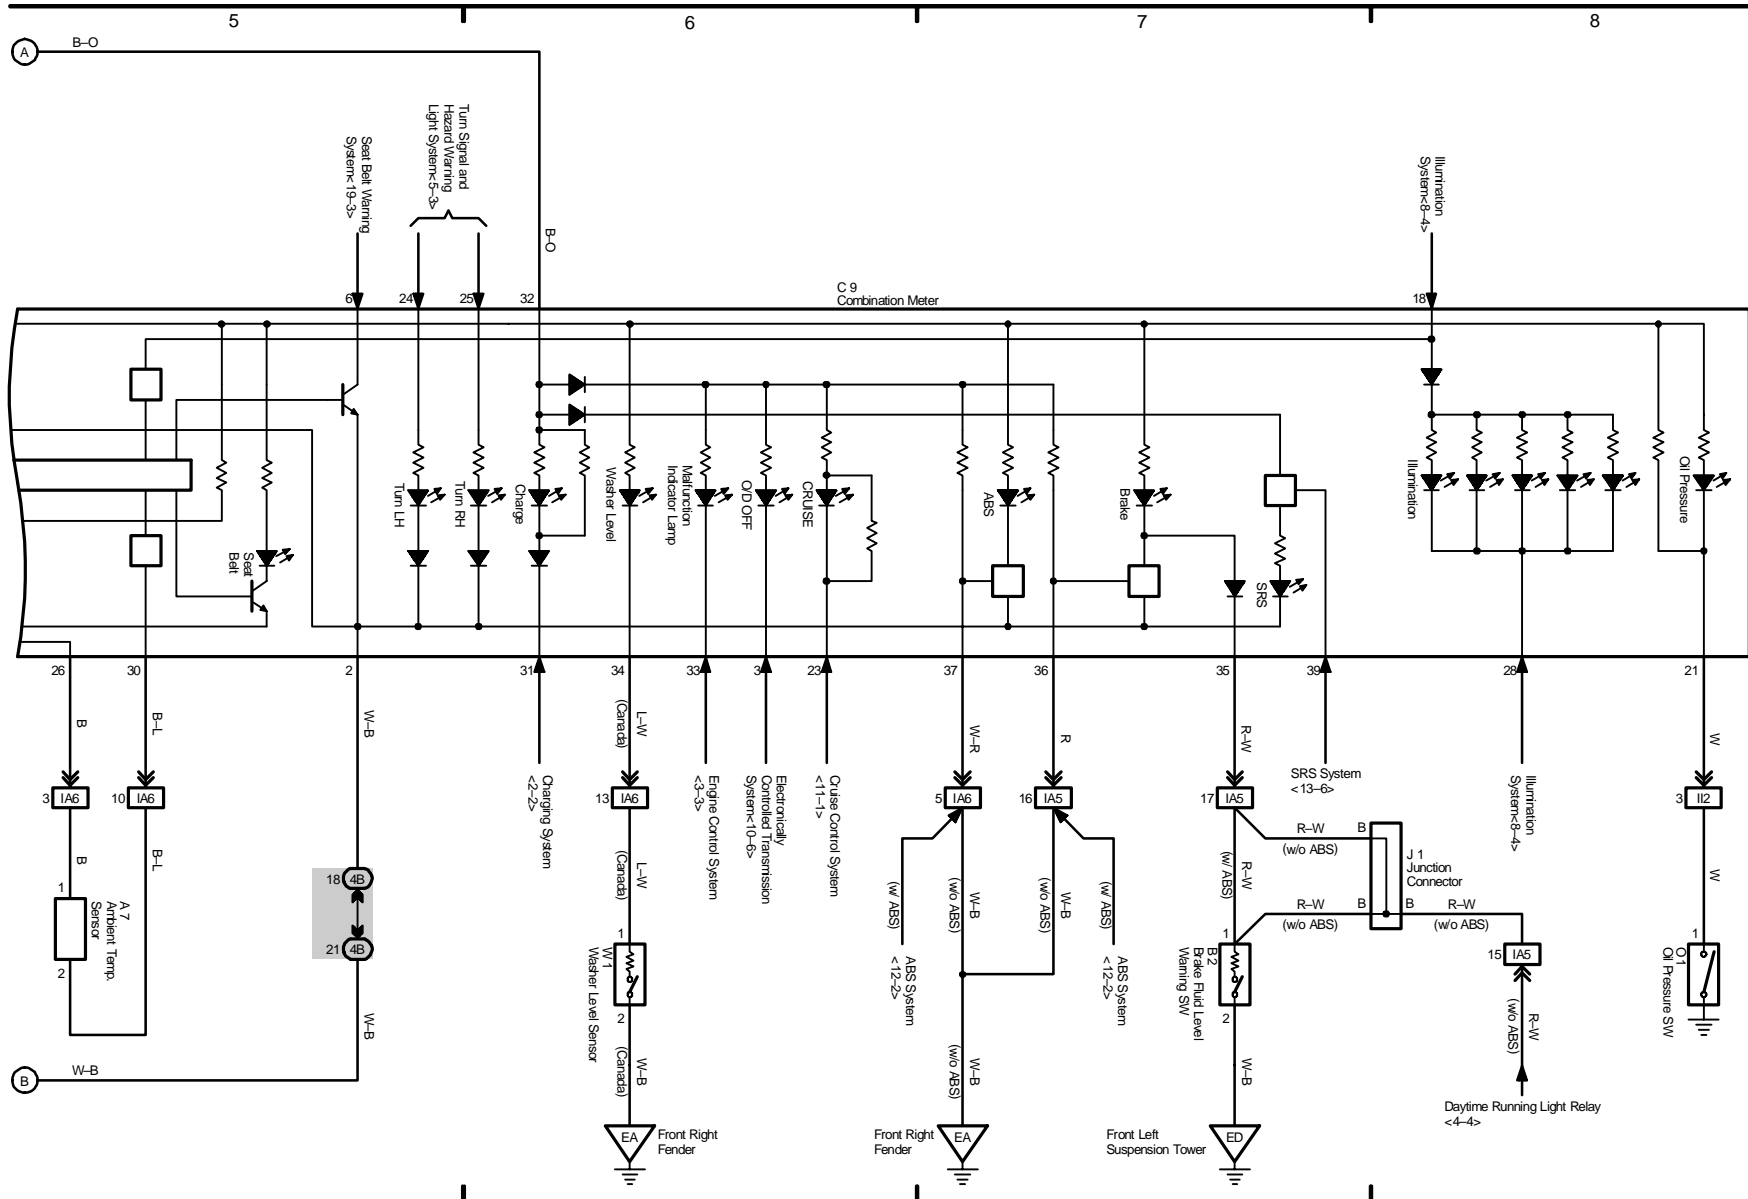

M OVERALL ELECTRICAL WIRING DIAGRAM

M OVERALL ELECTRICAL WIRING DIAGRAM

M OVERALL ELECTRICAL WIRING DIAGRAM

M OVERALL ELECTRICAL WIRING DIAGRAM

2004 COROLLA (EWD533U)

Combination Meter

M OVERALL ELECTRICAL WIRING DIAGRAM

M OVERALL ELECTRICAL WIRING DIAGRAM

A 8 Air Inlet Control SW

Air Inlet Control SW	FRS	REC	GND	+IG
FRS				
REC				