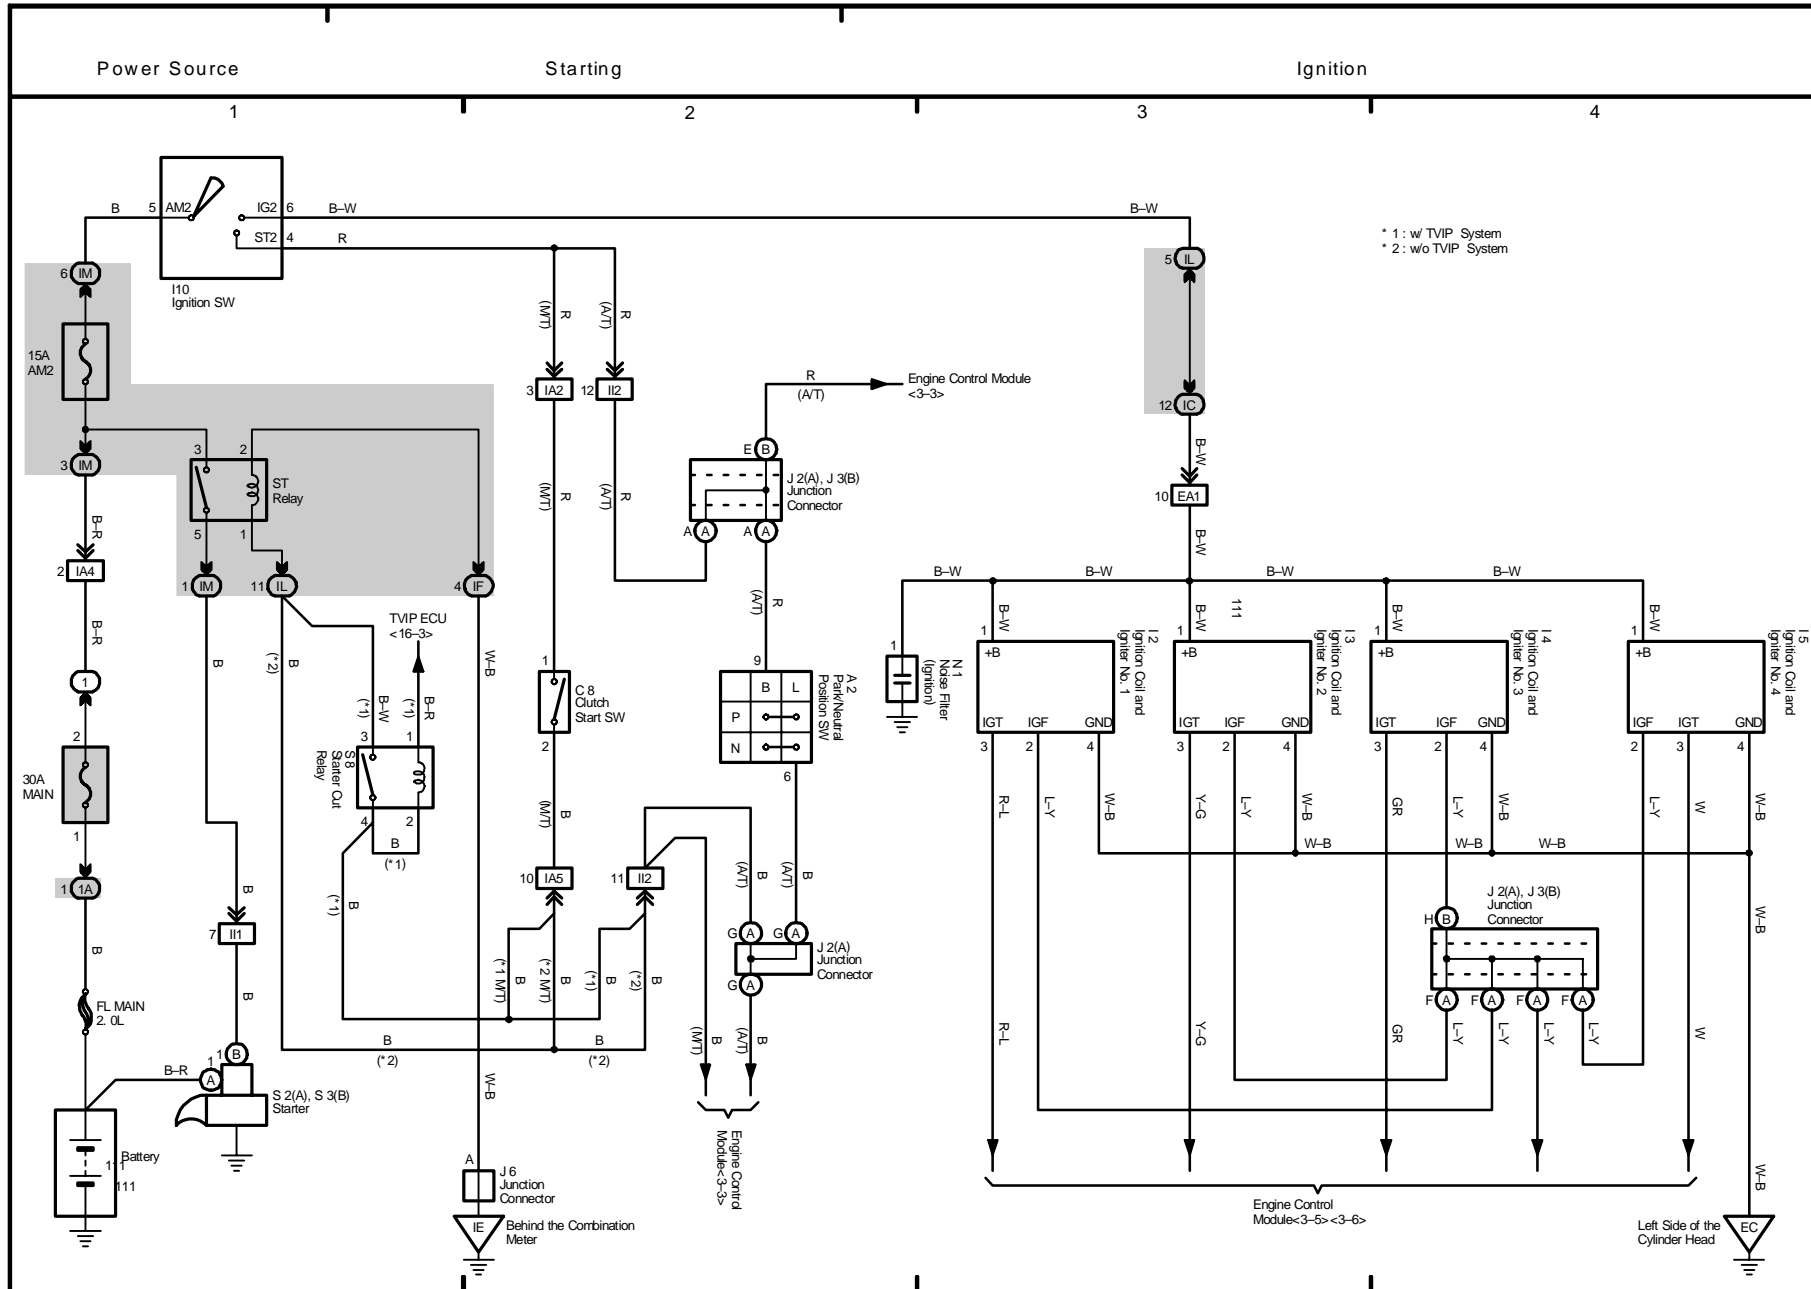

1 COROLLA

2004 COROLLA (EWDS33U)

M OVERALL ELECTRICAL WIRING DIAGRAM

2 COROLLA

Power Source

Charging

2004 COROLLA (EWDS33U)

2004 COROLLA (EMD533U)

M OVERALL ELECTRICAL WIRING DIAGRAM

Engine Control

Engine Control

* 1: Shielded

M OVERALL ELECTRICAL WIRING DIAGRAM

Headlight

Fog Light

2004 COROLLA (EMD533U)

* 4 : w/ Fog Light

M OVERALL ELECTRICAL WIRING DIAGRAM

5 COROLLA

Power Source

Turn Signal and Hazard Warning Light

- * 1 : w/ Wireless Door Lock
- * 2 : w/o Wireless Door Lock
- * 3 : w/ TVIP System

2004 COROLLA (EWDS33U)