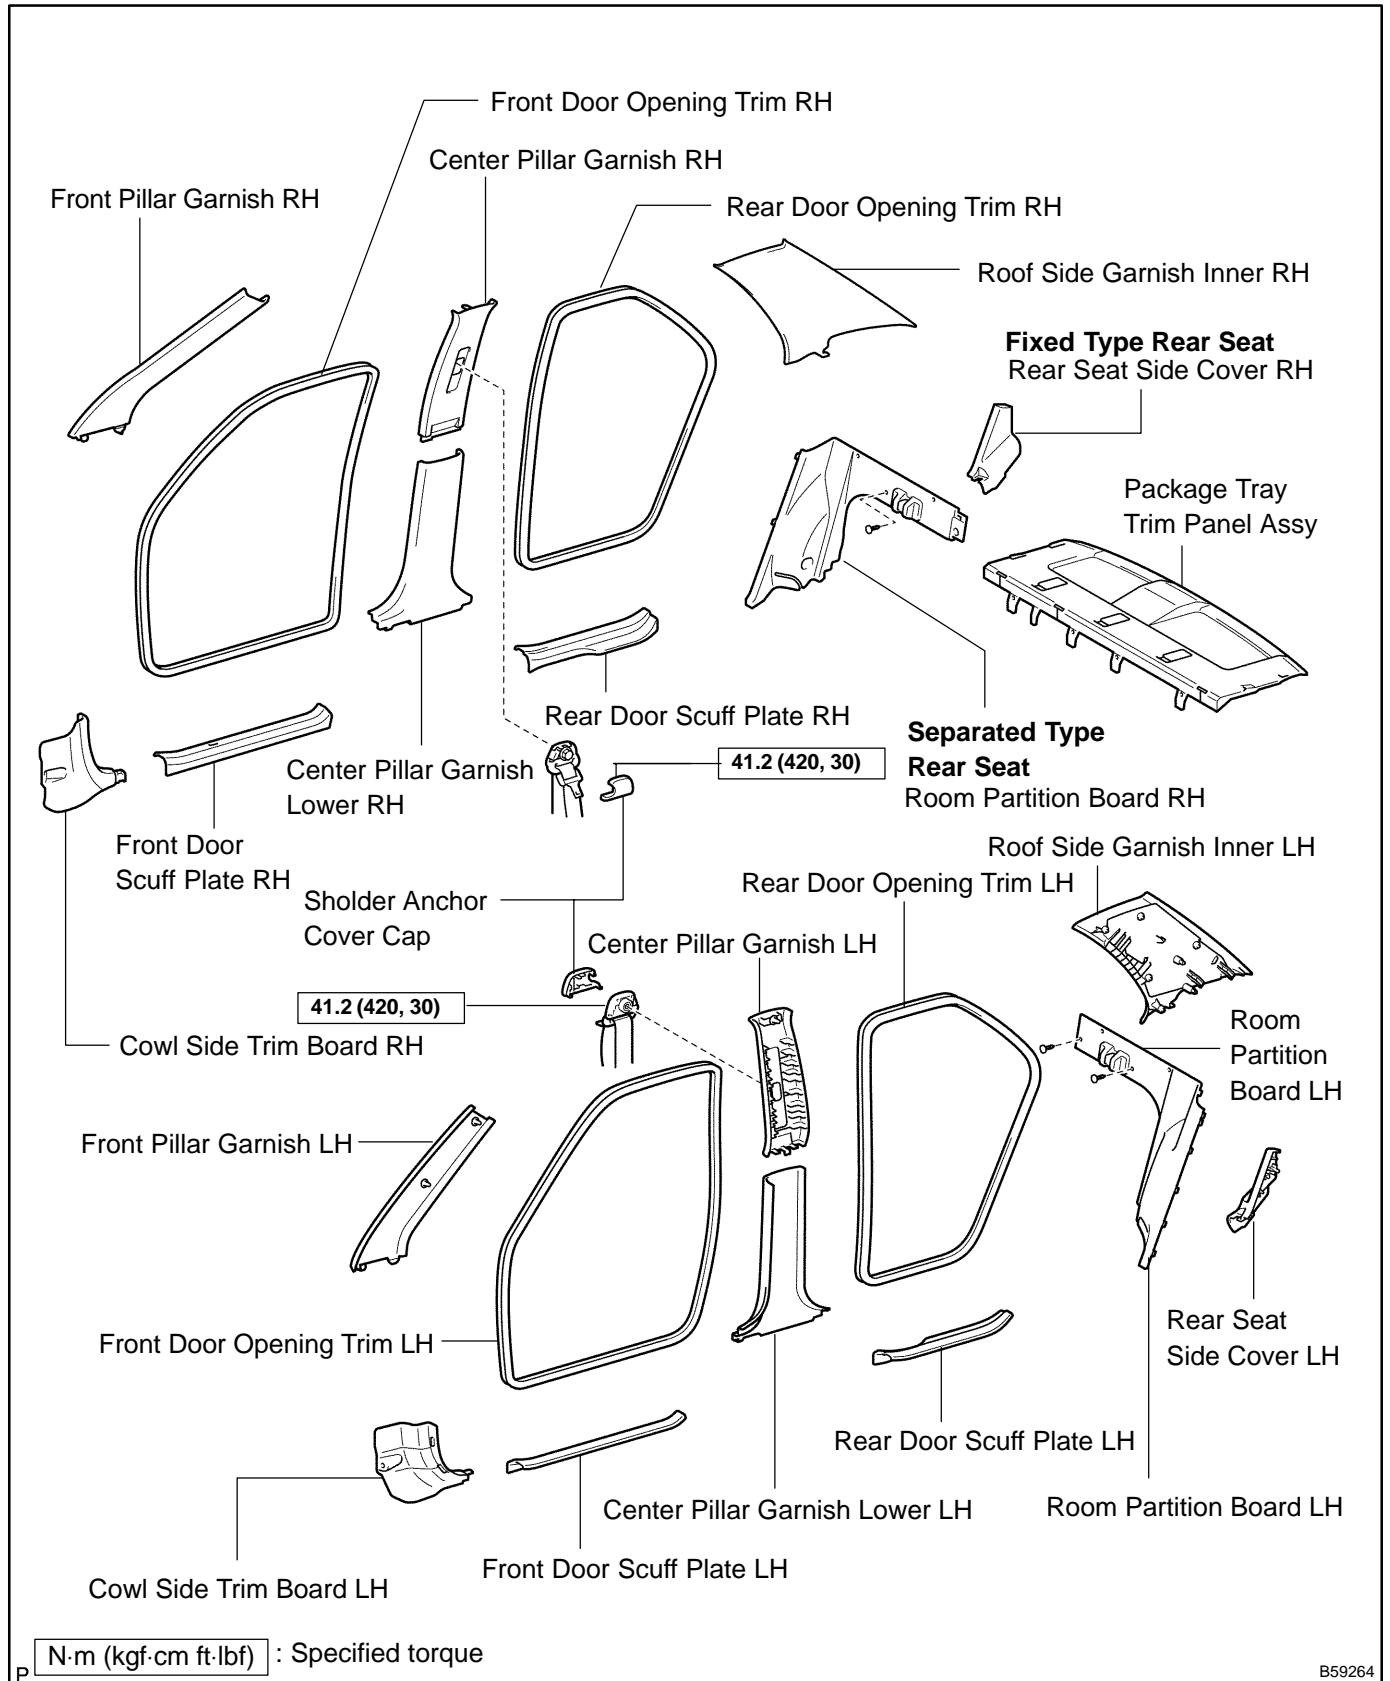

ROOF HEADLINING ASSY COMPONENTS

760HV-02

w/ Sliding Roof

P

B59298

w/o Sliding Roof

P

B59265