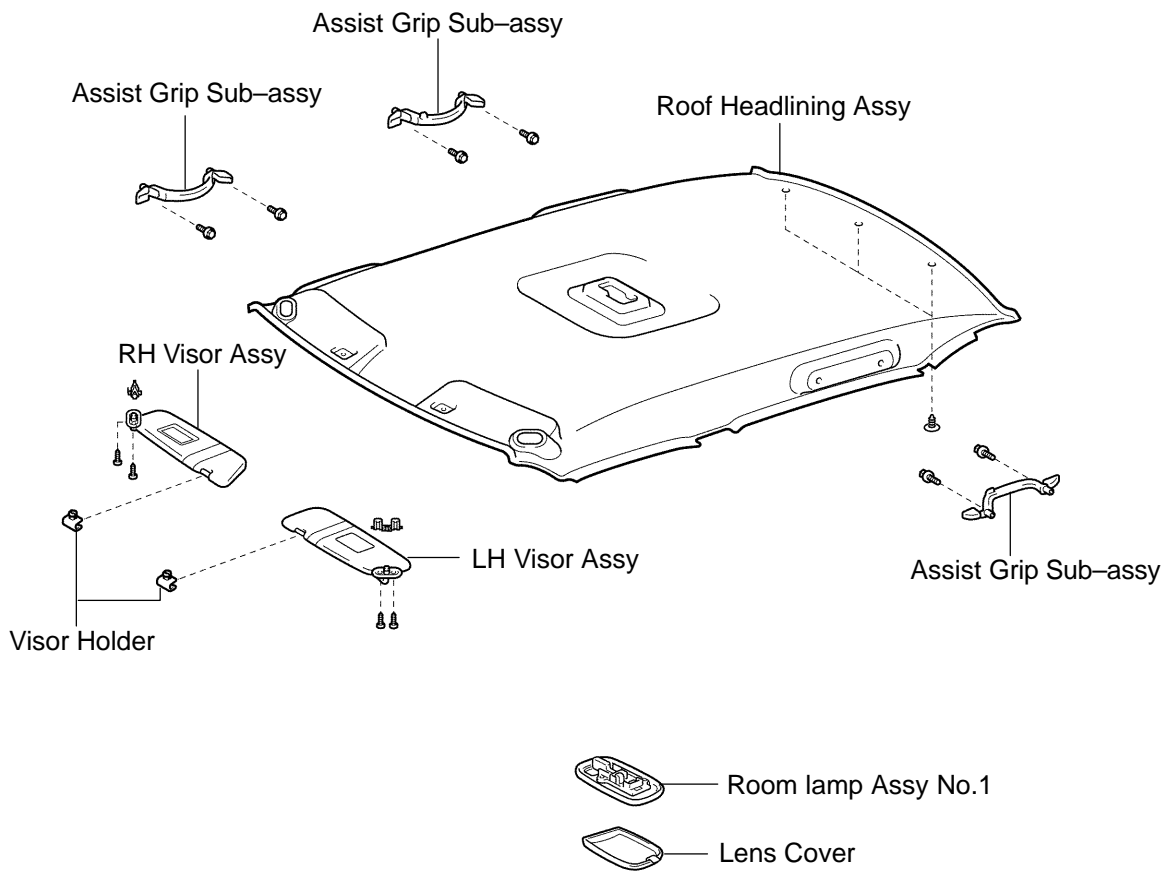

ROOF HEADLINING ASSY COMPONENTS

760HV-02

w/ Sliding Roof

P

B59298

w/o Sliding Roof

P

B59265