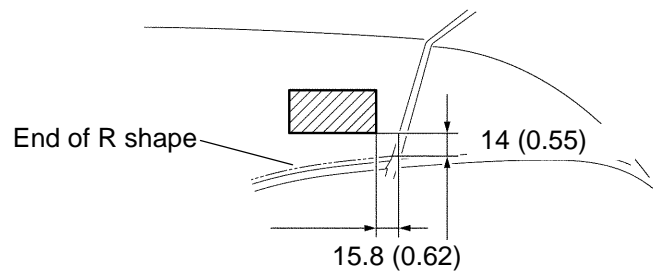

NAME PLATE REPLACEMENT

760HU-02

① Luggage Compartment Door Name Plate No. 1

② Luggage Compartment Door Name Plate No. 2

TOYOTA

COROLLA

③④ Luggage Compartment Door Plate No. 4

P

mm (in.) B59289