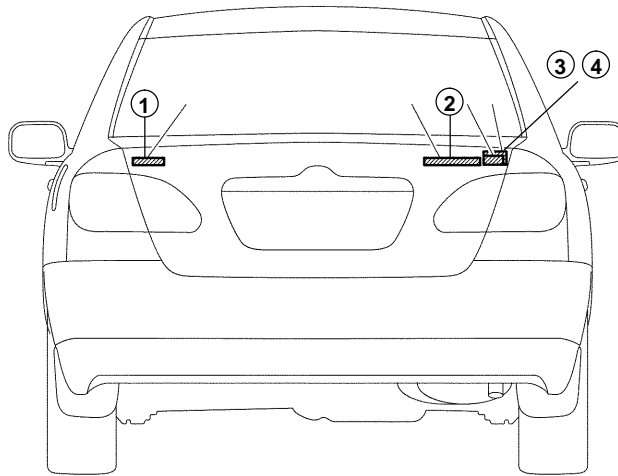

NAME PLATE REPLACEMENT

760HU-02

① Luggage Compartment Door Name Plate No. 1

② Luggage Compartment Door Name Plate No. 2

TOYOTA

COROLLA

③④ Luggage Compartment Door Plate No. 4

P