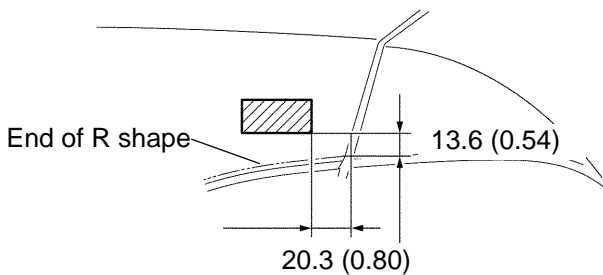

NAME PLATE REPLACEMENT

760HU-02

① Luggage Compartment Door Name Plate No. 1

② Luggage Compartment Door Name Plate No. 2

TOYOTA

COROLLA

③④ Luggage Compartment Door Plate No. 4

P

mm (in.) B59289