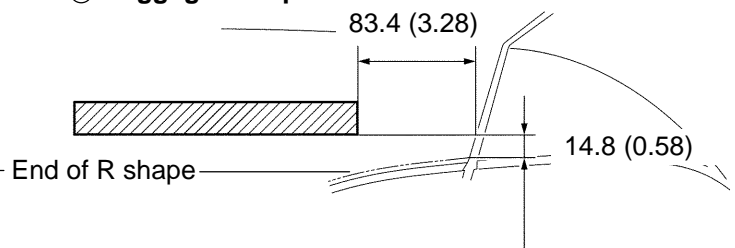

NAME PLATE REPLACEMENT

760HU-02

① Luggage Compartment Door Name Plate No. 1

② Luggage Compartment Door Name Plate No. 2

TOYOTA

COROLLA

③④ Luggage Compartment Door Plate No. 4

P

mm (in.) B59289