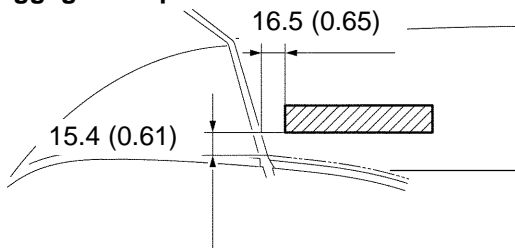

NAME PLATE REPLACEMENT

760HU-02

① Luggage Compartment Door Name Plate No. 1

② Luggage Compartment Door Name Plate No. 2

TOYOTA

COROLLA

③④ Luggage Compartment Door Plate No. 4

P

mm (in.) B59289