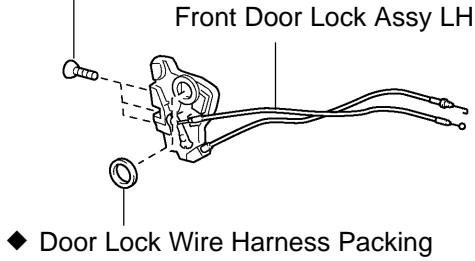

# FRONT DOOR COMPONENTS

750DC-02

B59005

**w/ Power Door Lock**

★ 5.0 (51, 44 in.-lbf)

**w/ Power Window**

8.0 (82, 71 in.-lbf)

5.4 (55, 48 in.-lbf)

**w/o Power Door Lock**

★ 5.0 (51, 44 in.-lbf)

Front Door Inside Panel Plate LH

Front Door Window Regulator Sub-assy LH

◆ Front Door Service Hole Cover LH

8.0 (82, 71 in.-lbf)

Front Door Inside Handle Sub-assy LH