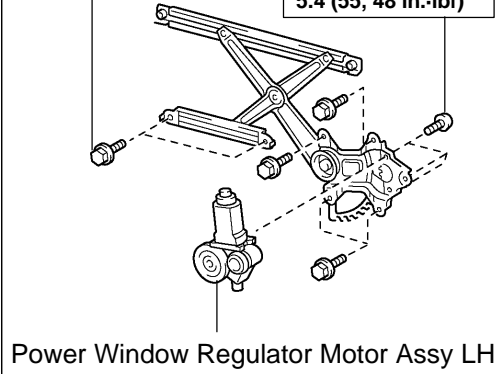

# FRONT DOOR COMPONENTS

750DC-02

B59005

**w/ Power Door Lock**

★ 5.0 (51, 44 in.-lbf)

**w/ Power Window**

8.0 (82, 71 in.-lbf)

5.4 (55, 48 in.-lbf)

**w/o Power Door Lock**

★ 5.0 (51, 44 in.-lbf)

Front Door Inside Panel Plate LH

Front Door Window Regulator Sub-assy LH

◆ Front Door Service Hole Cover LH

8.0 (82, 71 in.-lbf)

Front Door Inside Handle Sub-assy LH