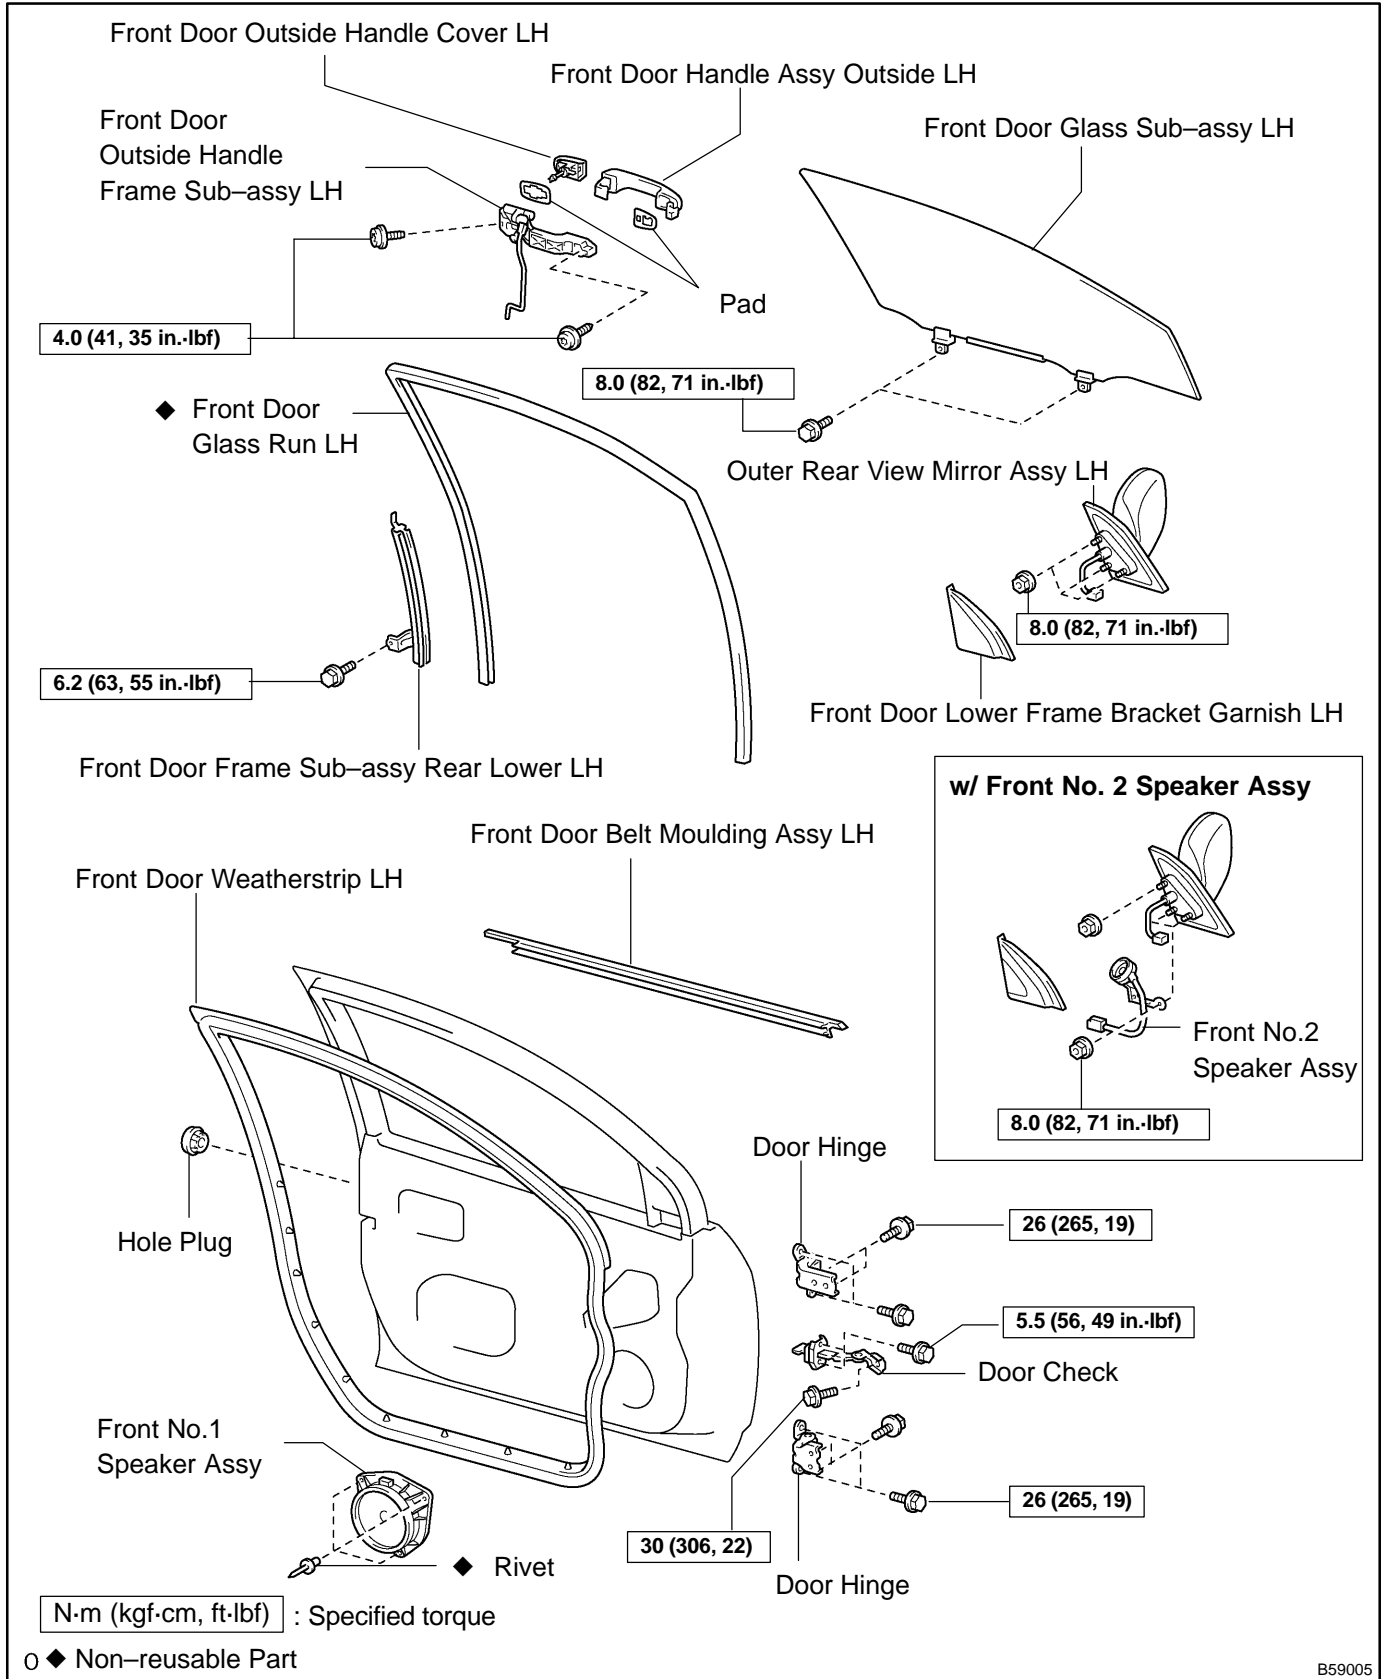

# FRONT DOOR COMPONENTS

750DC-02

B59005

**w/ Power Door Lock**

★ 5.0 (51, 44 in.-lbf)

**w/ Power Window**

8.0 (82, 71 in.-lbf)

5.4 (55, 48 in.-lbf)

**w/o Power Door Lock**

★ 5.0 (51, 44 in.-lbf)

Front Door Inside Panel Plate LH

Front Door Window Regulator Sub-assy LH

◆ Front Door Service Hole Cover LH

8.0 (82, 71 in.-lbf)

Front Door Inside Handle Sub-assy LH

**w/ Power Window**

Front Door Armrest Base Panel  
Power Window Regulator Master Switch  
Front Armrest Assy LH

**w/o Power Window**

Front Door Armrest Base Panel  
Door Lock Switch

Front Door Trim Board Sub-assy LH