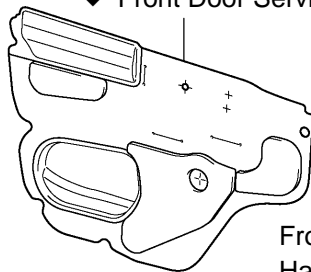

# FRONT DOOR COMPONENTS

750DC-02

B59005

**w/ Power Door Lock**

★ 5.0 (51, 44 in.-lbf)

**w/ Power Window**

8.0 (82, 71 in.-lbf)

5.4 (55, 48 in.-lbf)

**w/o Power Door Lock**

★ 5.0 (51, 44 in.-lbf)

Front Door Inside Panel Plate LH

Front Door Window Regulator Sub-assy LH

◆ Front Door Service Hole Cover LH

8.0 (82, 71 in.-lbf)

Front Door Inside Handle Sub-assy LH

**w/ Power Window**

Front Door Armrest Base Panel  
Power Window Regulator Master Switch  
Front Armrest Assy LH

**w/o Power Window**

Front Door Armrest Base Panel  
Door Lock Switch

Front Door Trim Board Sub-assy LH