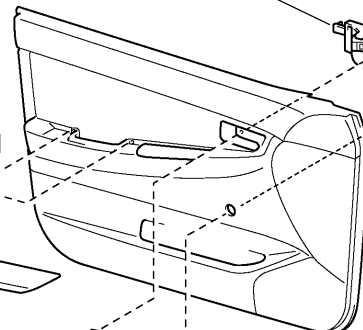

**w/ Power Window**

Front Door Armrest Base Panel  
Power Window Regulator Master Switch  
Front Armrest Assy LH

**w/o Power Window**

Front Door Armrest Base Panel  
Door Lock Switch

Front Door Trim Board Sub-assy LH

Front Armrest Base Panel Upper LH

Plate  
Snap Ring

Front Door Window Regulator Handle Assy

N·m (kgf·cm, ft·lbf) : Specified torque

◆ Non-reusable part

★ Precoated Part

B59004