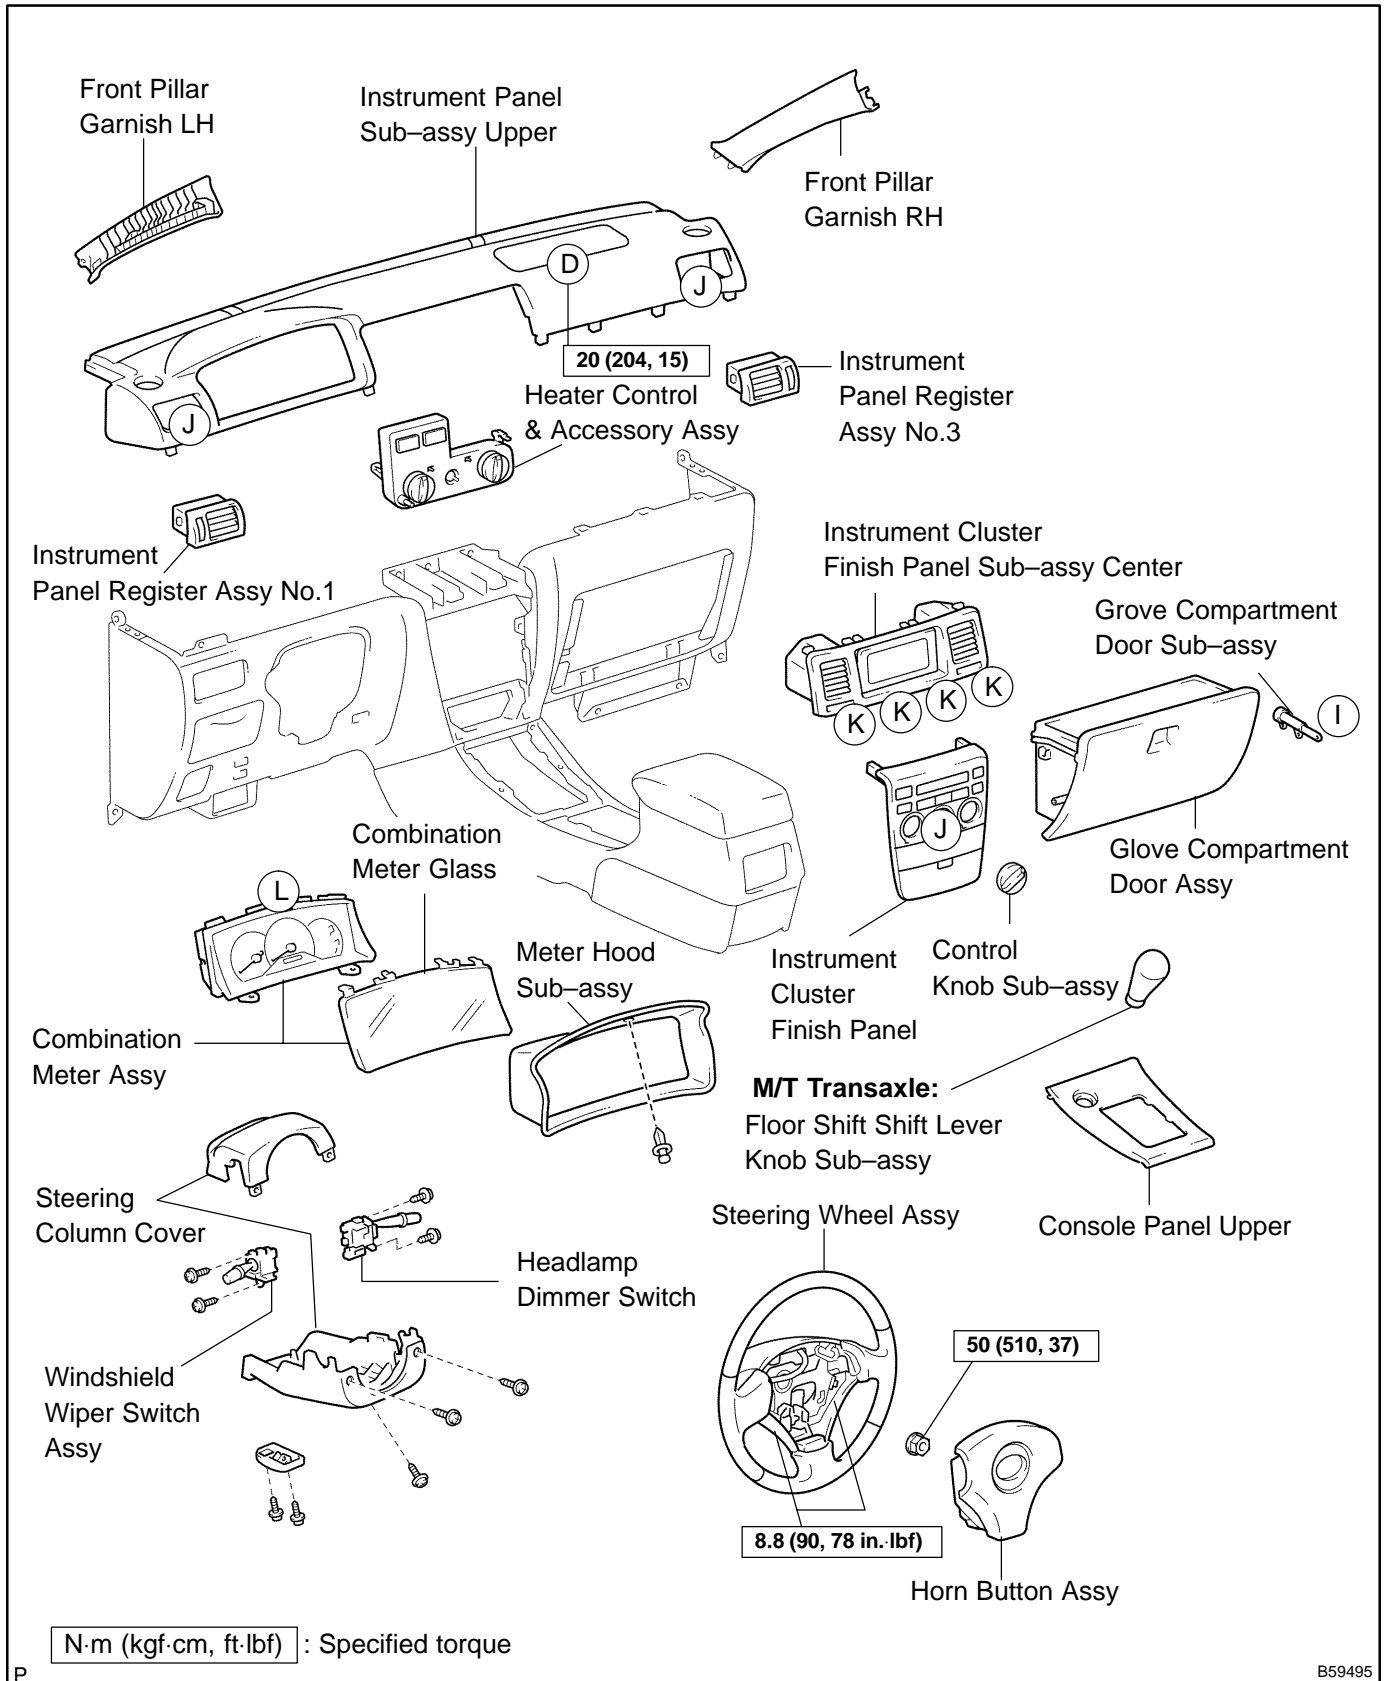

# INSTRUMENT PANEL/METER COMPONENTS

7108M-01

B59496