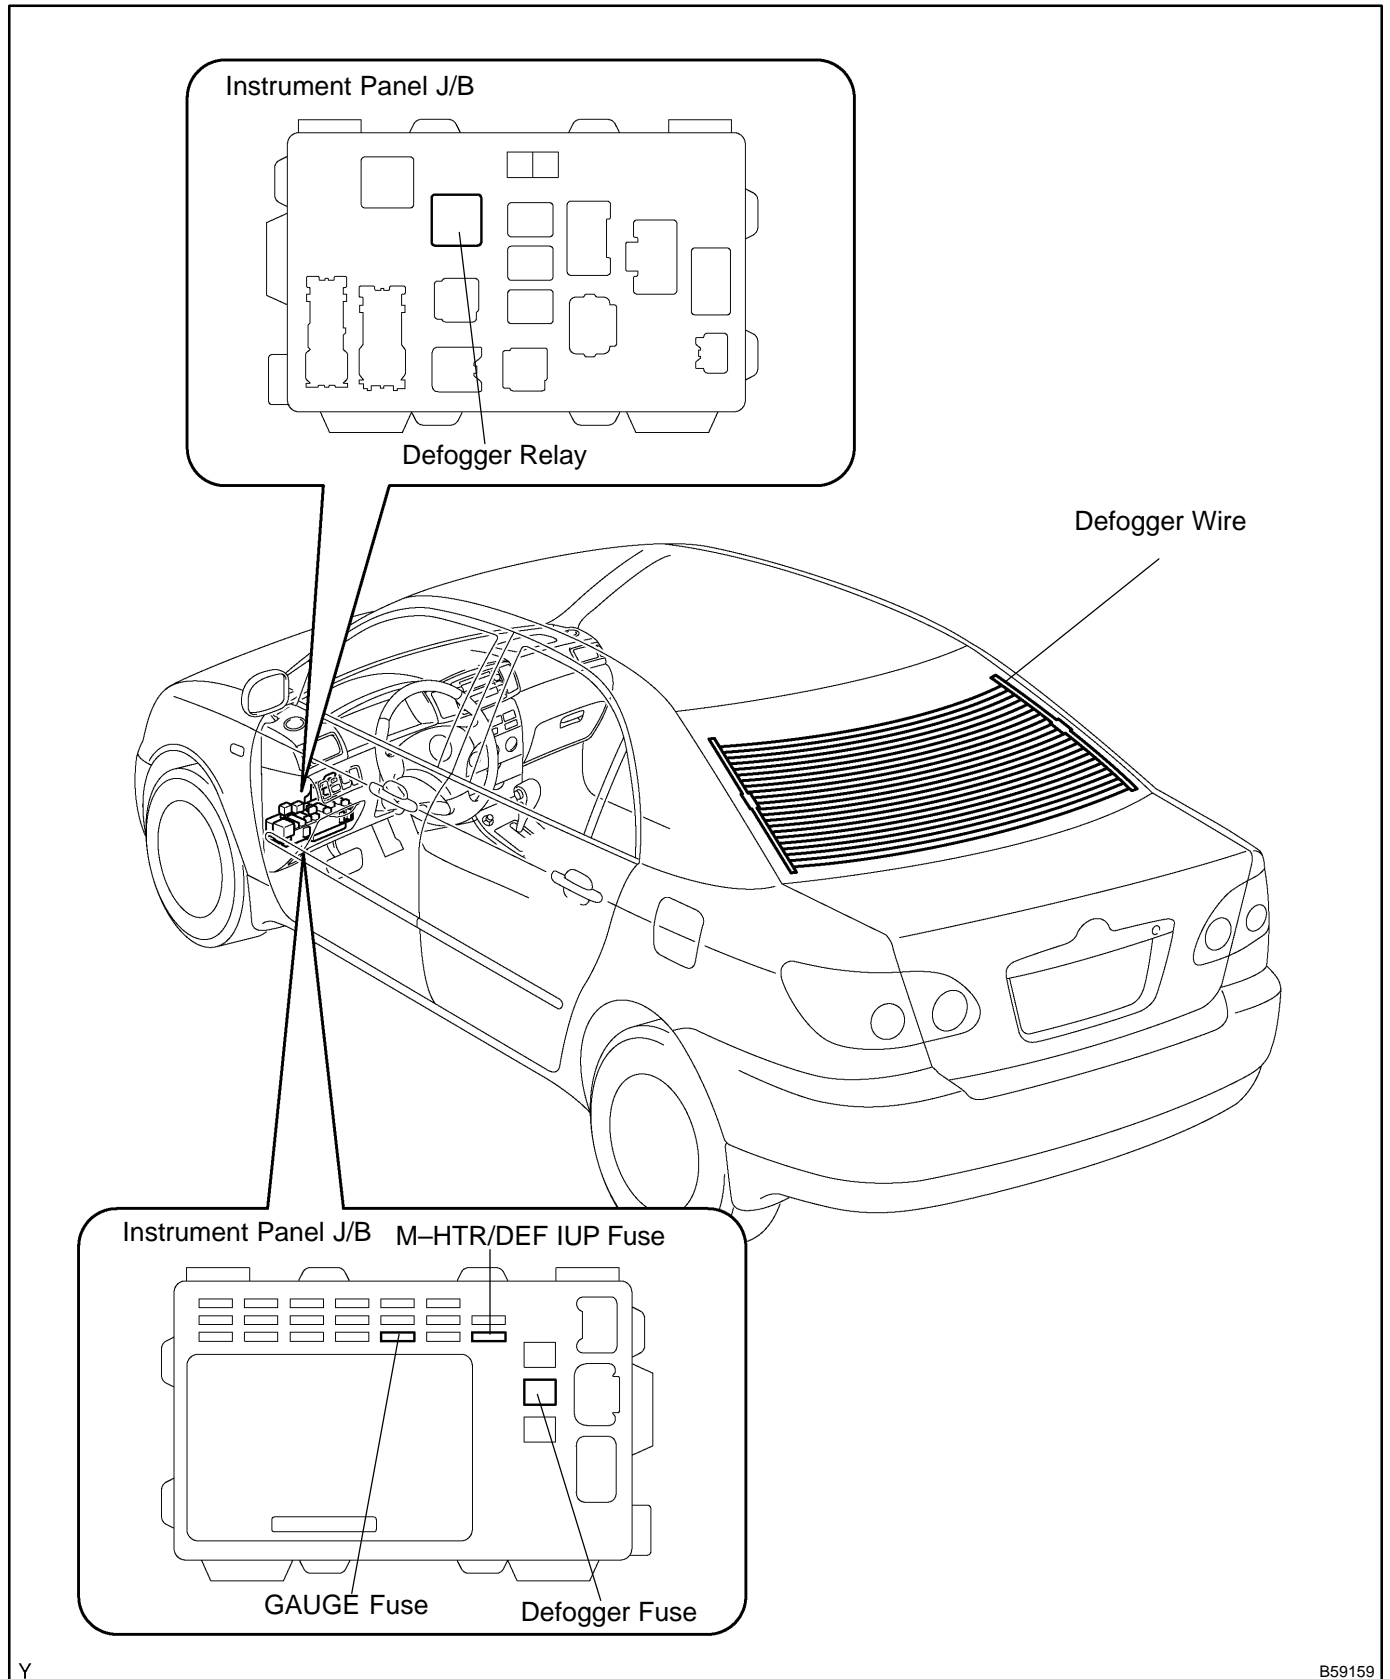

WINDOW DEFOGGER SYSTEM LOCATION

700GR-01

Y

B59159