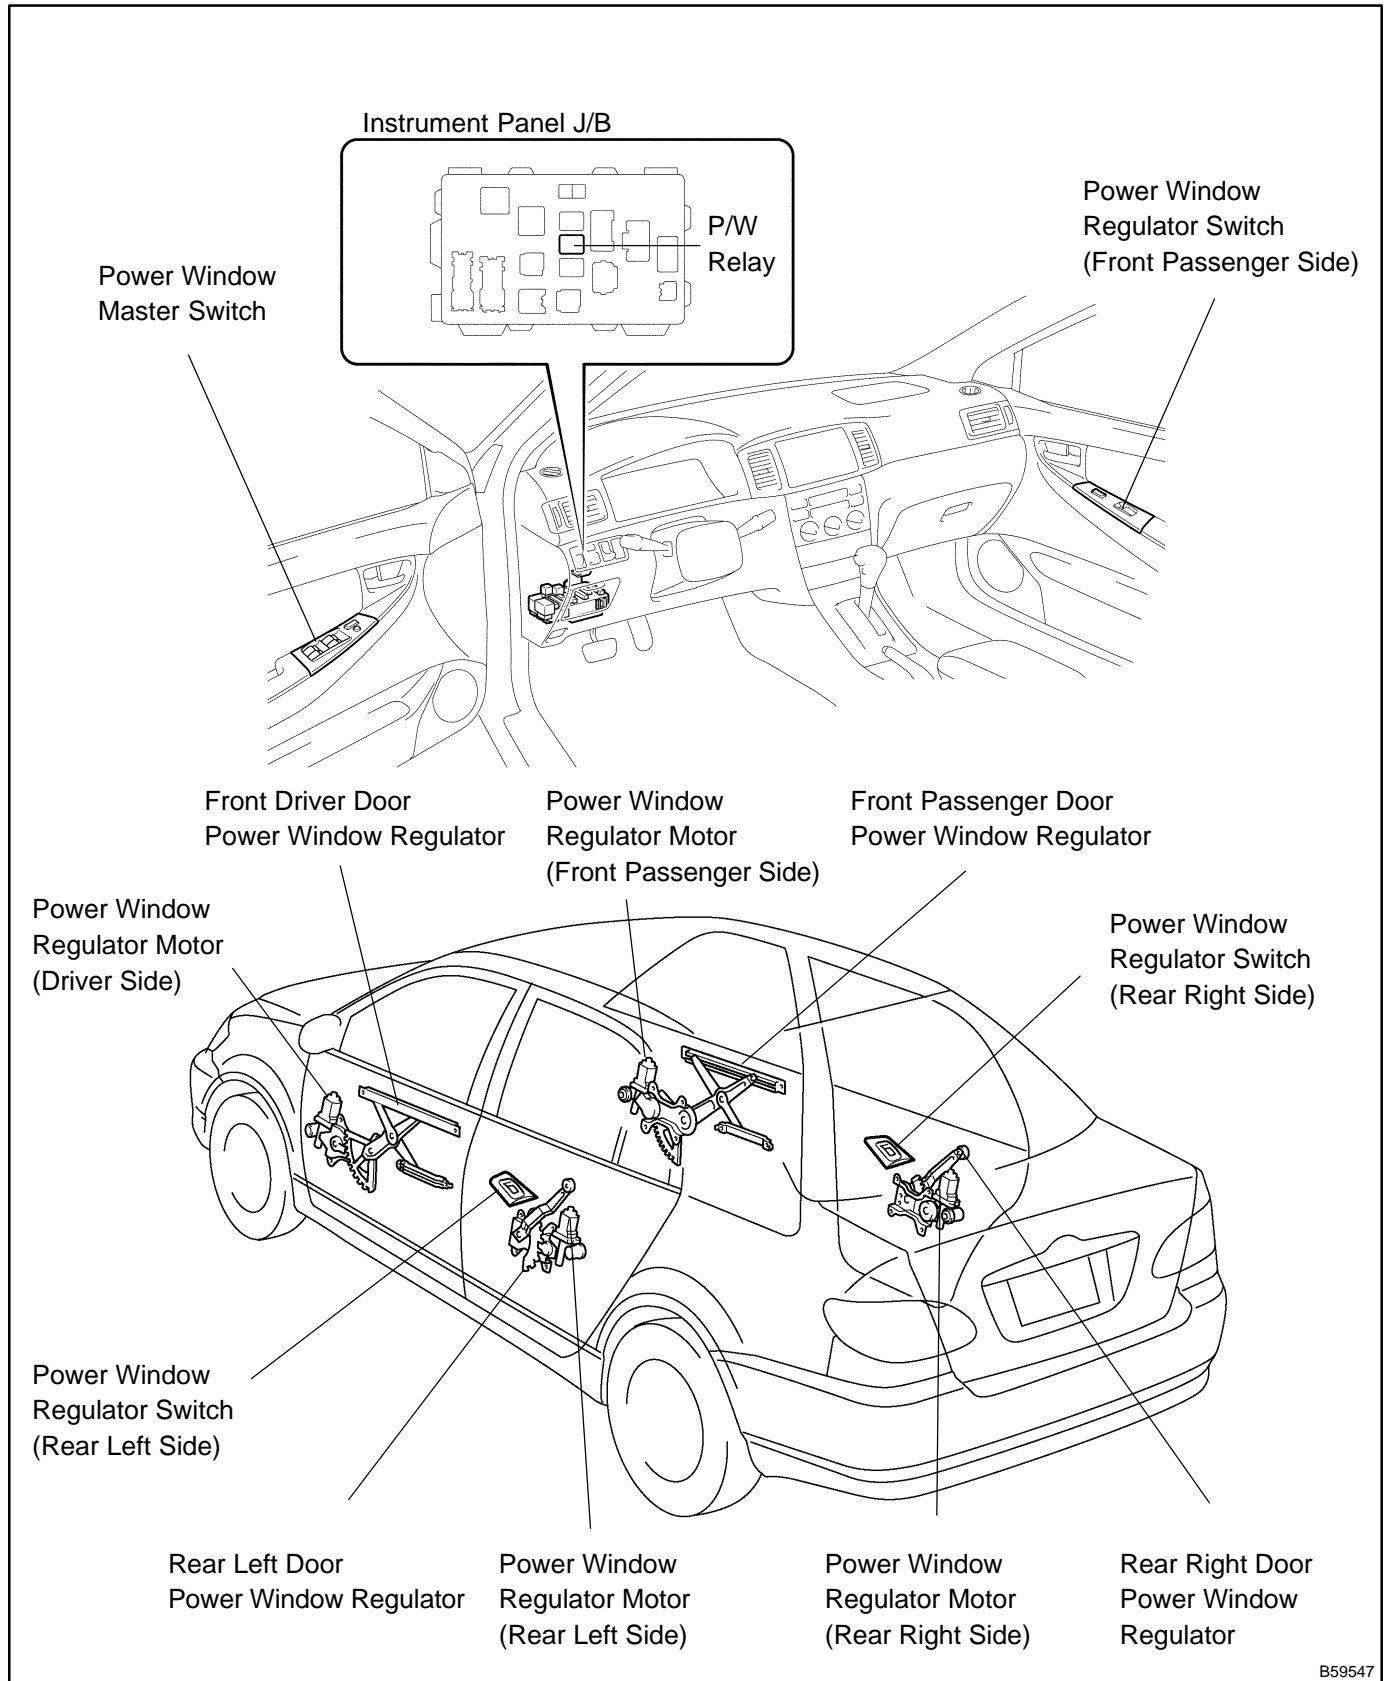

POWER WINDOW CONTROL SYSTEM LOCATION

700GJ-01

B59547