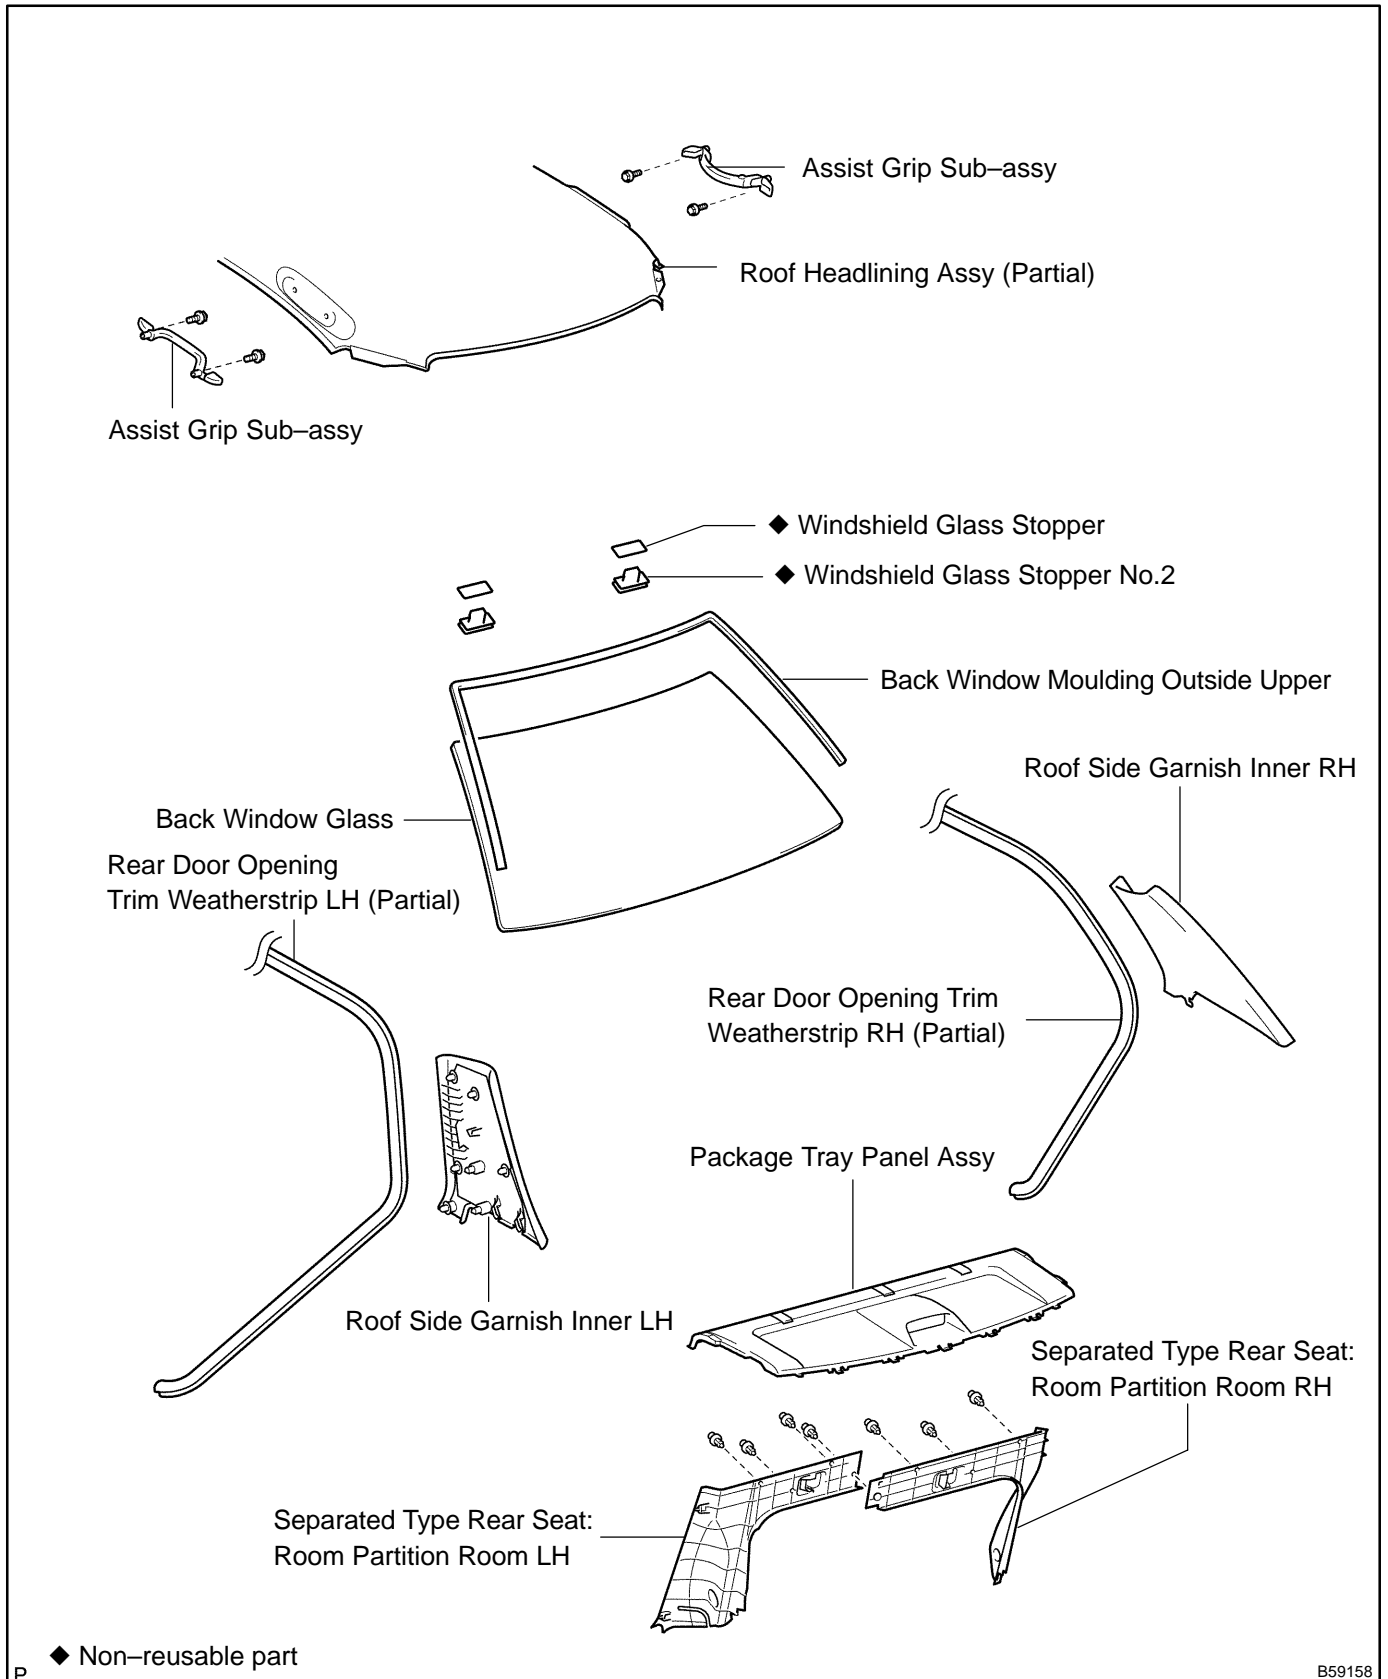

# BACK WINDOW GLASS COMPONENTS

700GP-02

B59158