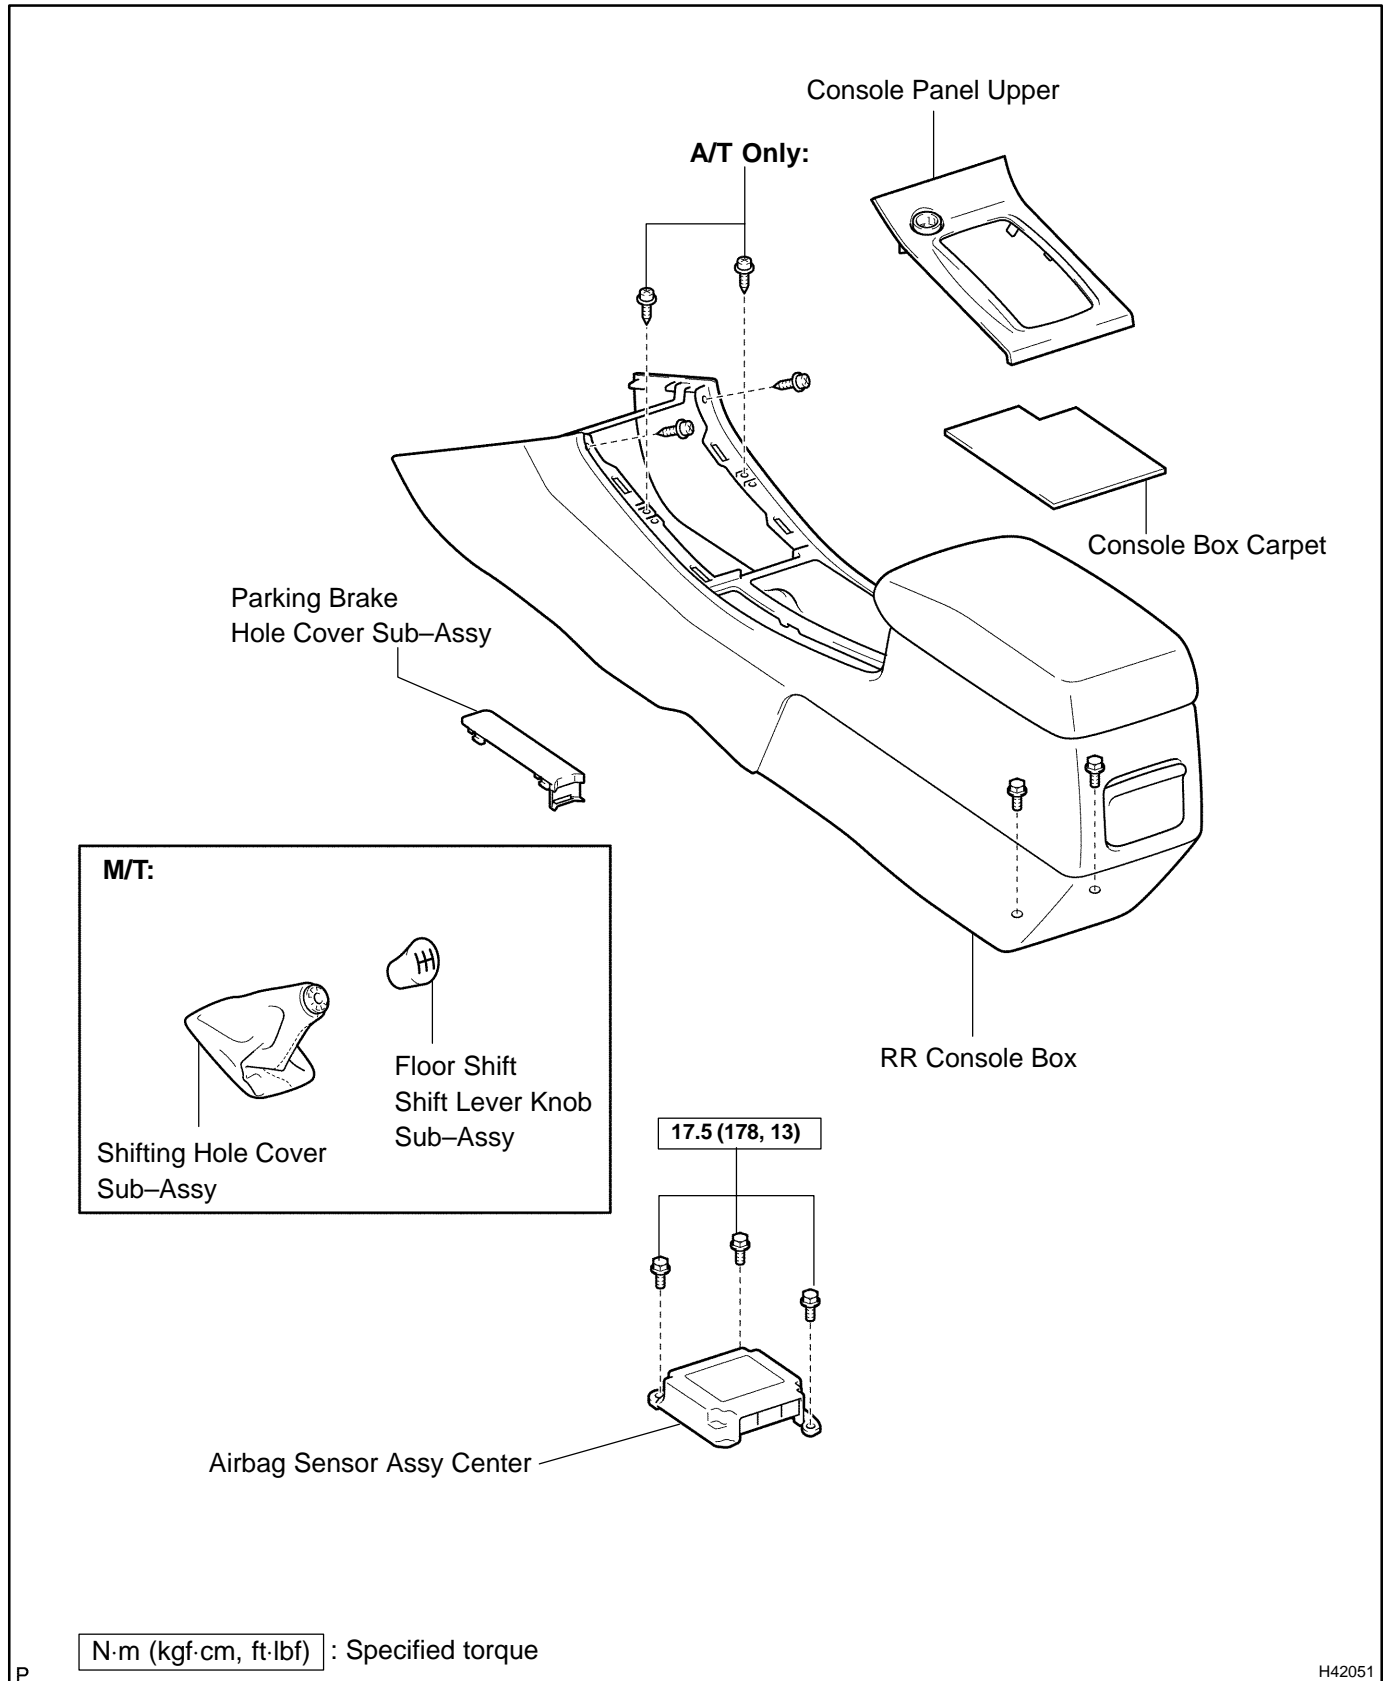

AIR BAG SENSOR ASSY CENTER COMPONENTS

6007Q-02

H42051