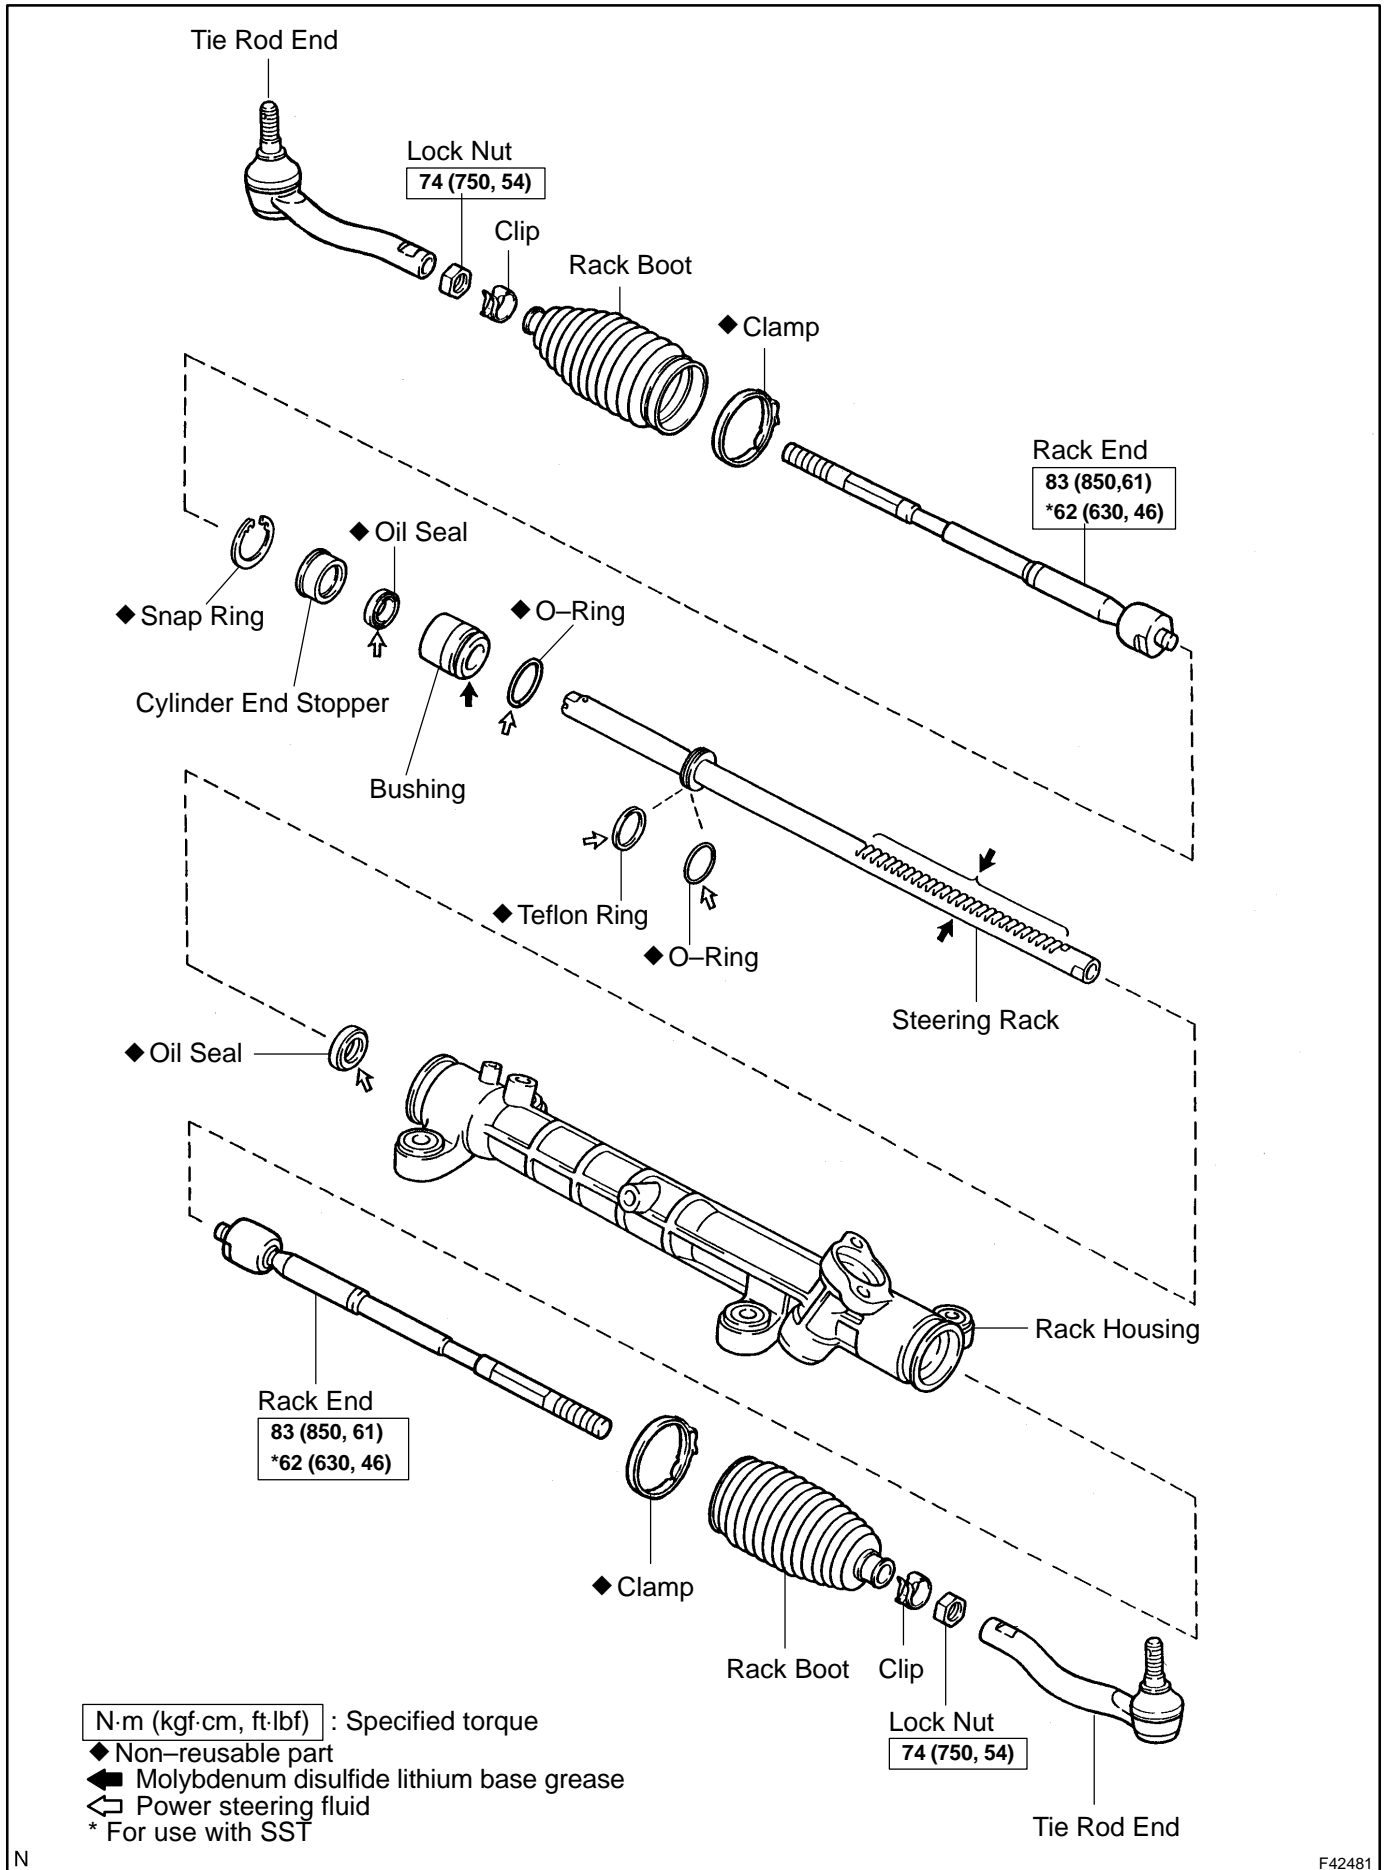

RACK & PINION POWER STEERING GEAR ASSY COMPONENTS

5107X-01

F42430

N

F42481