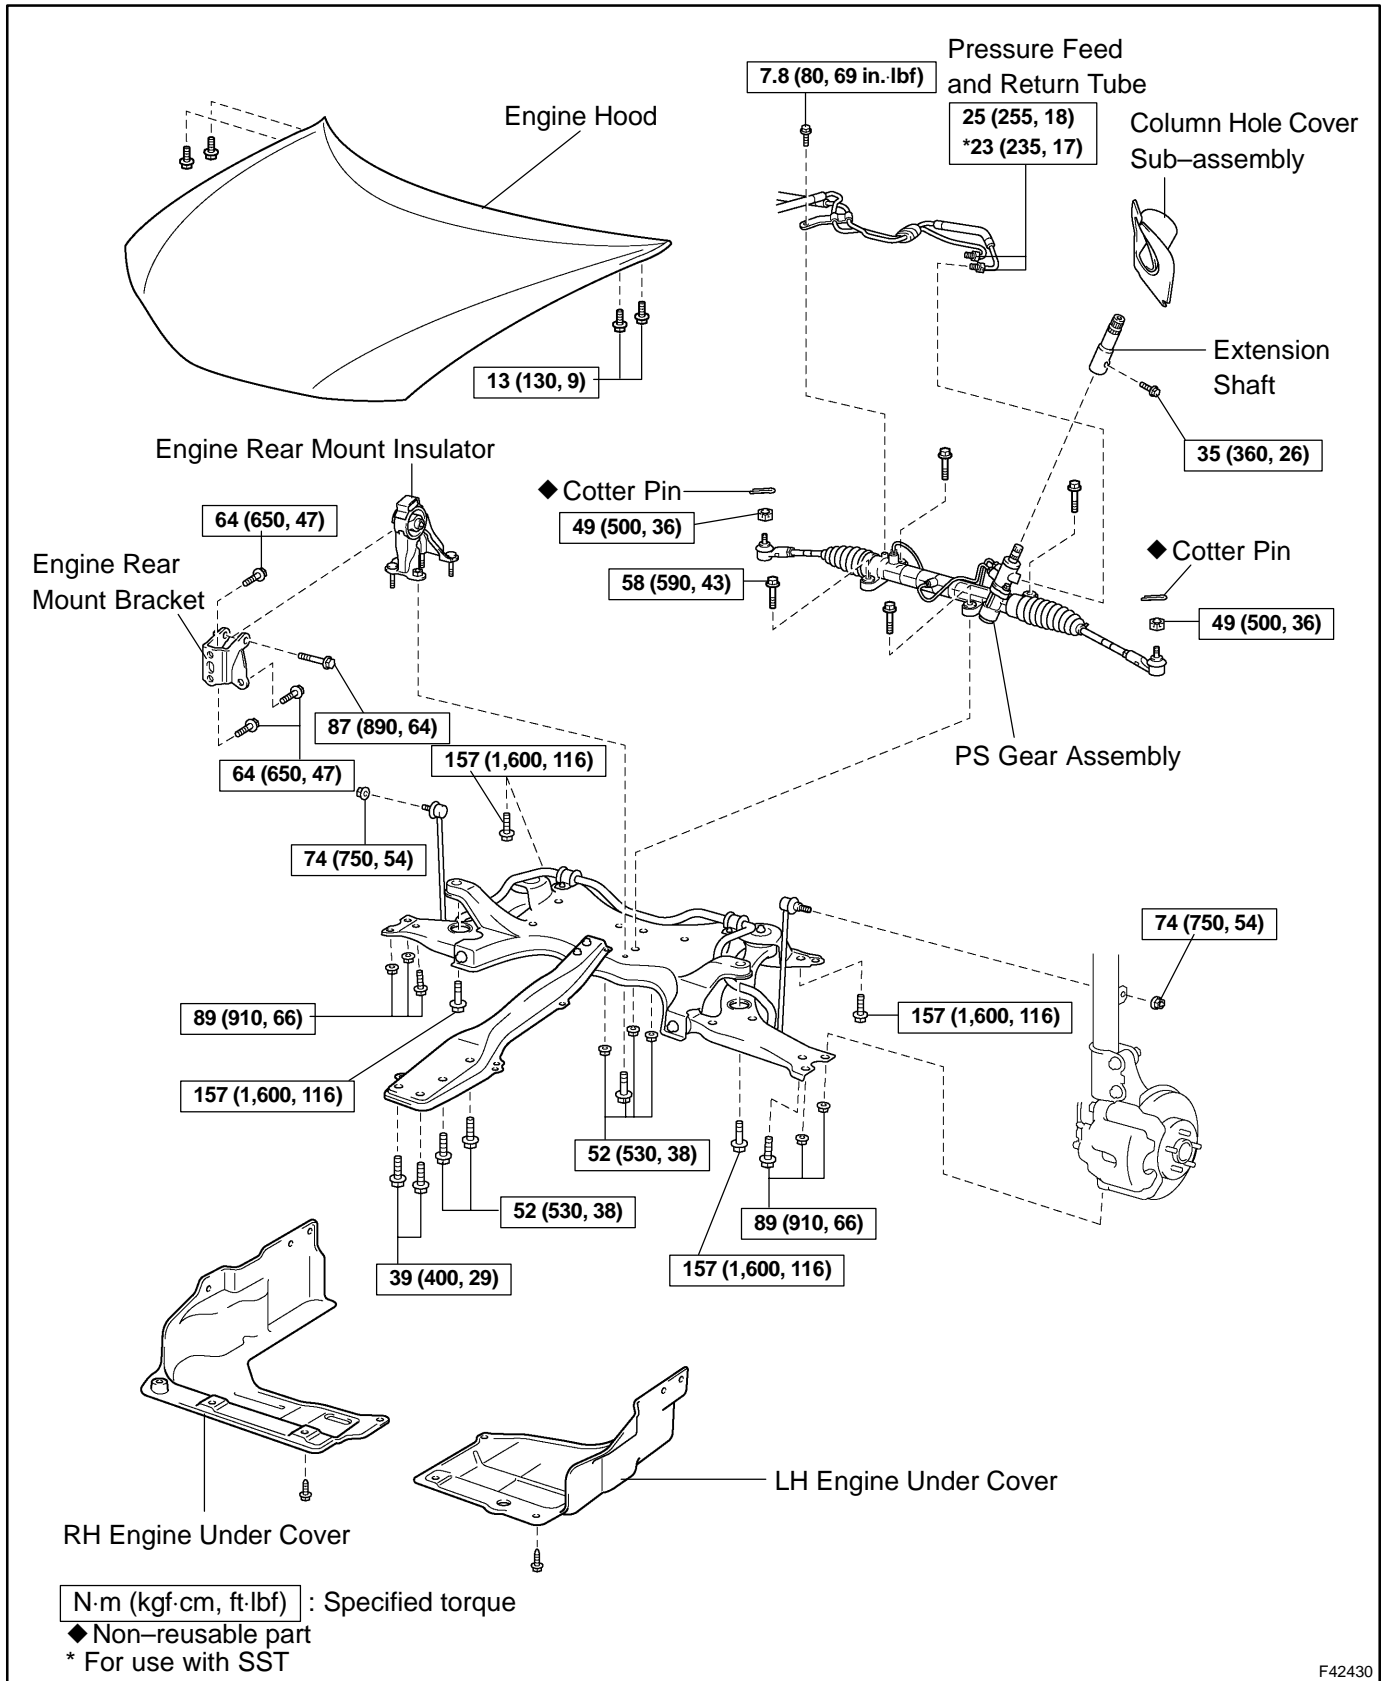

RACK & PINION POWER STEERING GEAR ASSY COMPONENTS

5107X-01

F42430

N

F42481