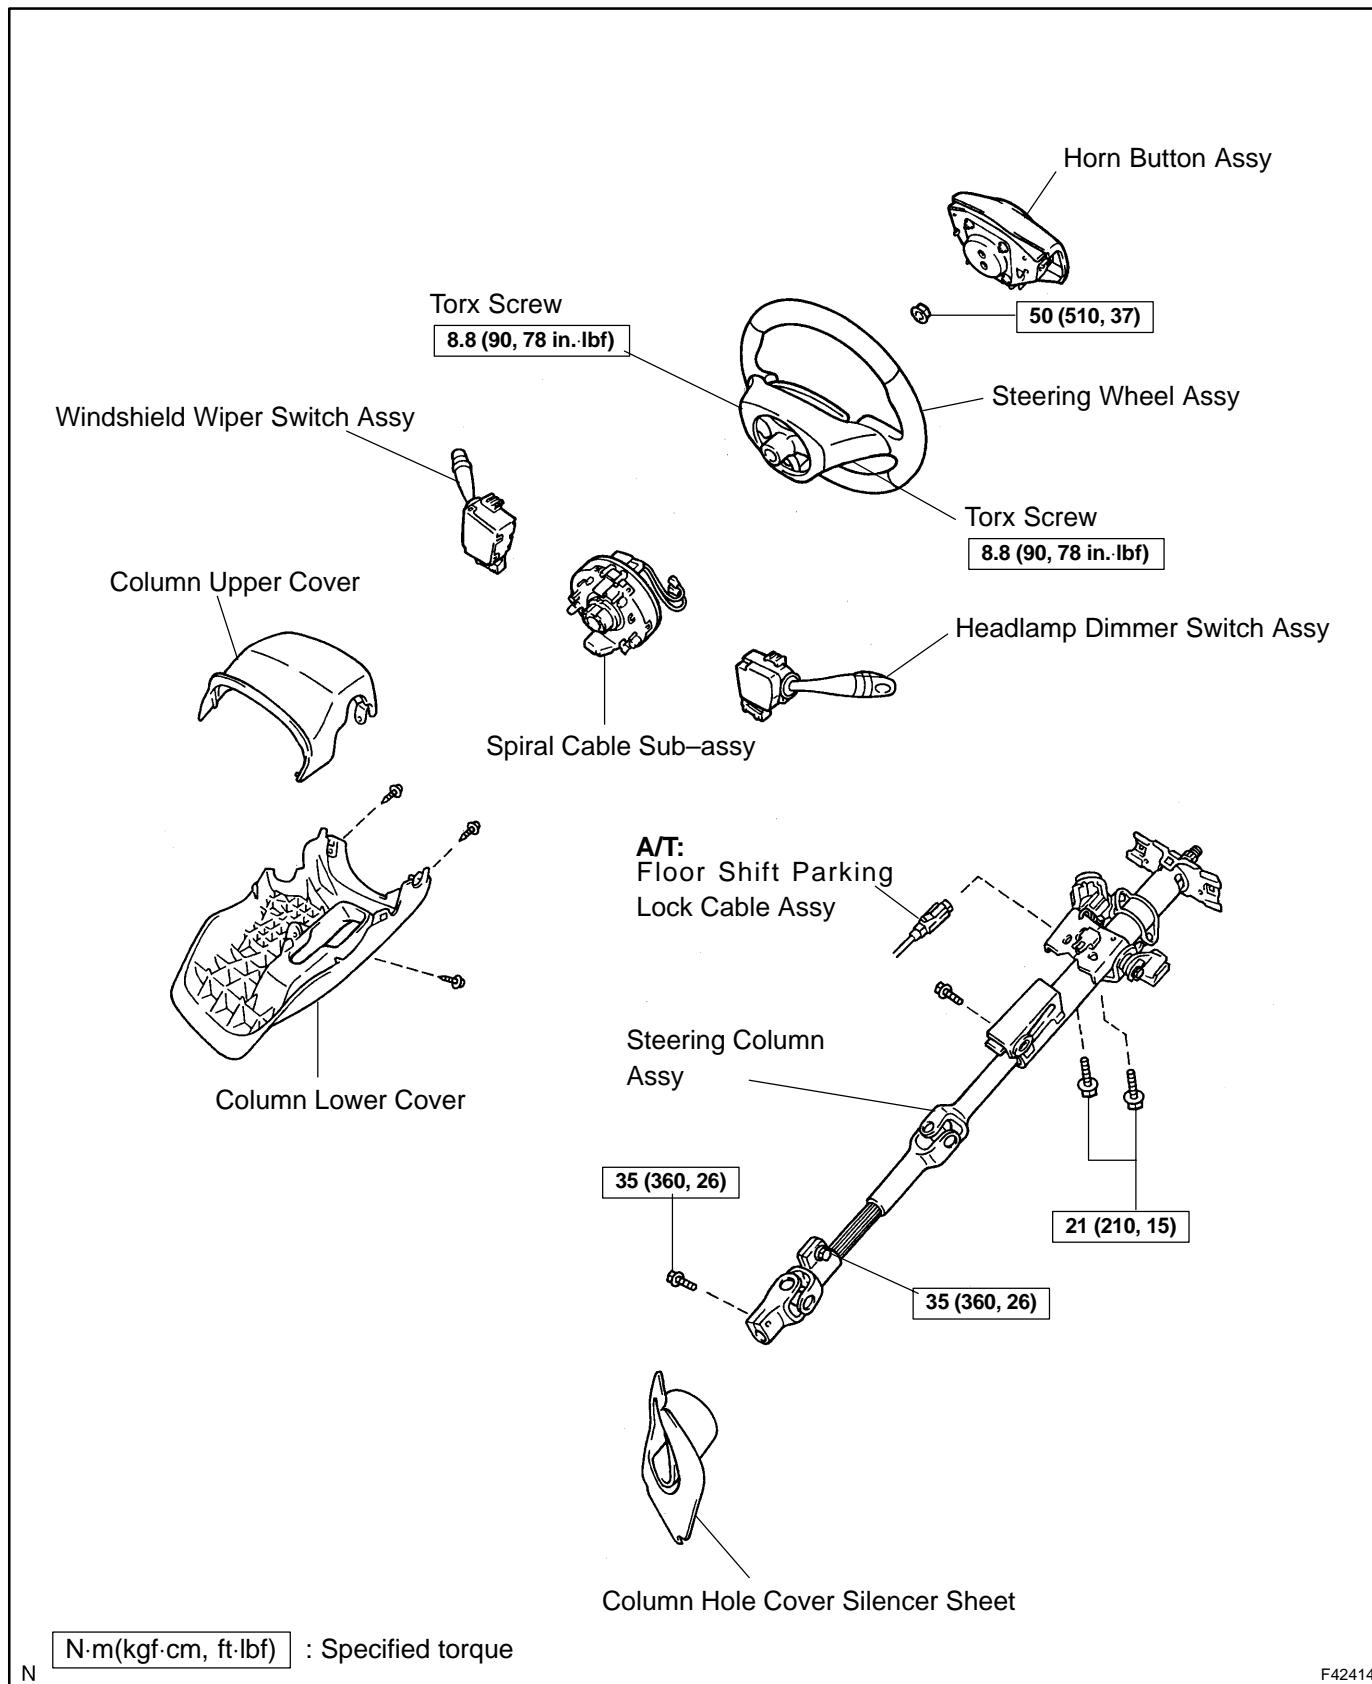

STEERING COLUMN ASSY COMPONENTS

5003U-01

F42414

◆ Non-reusable part

N

F42415