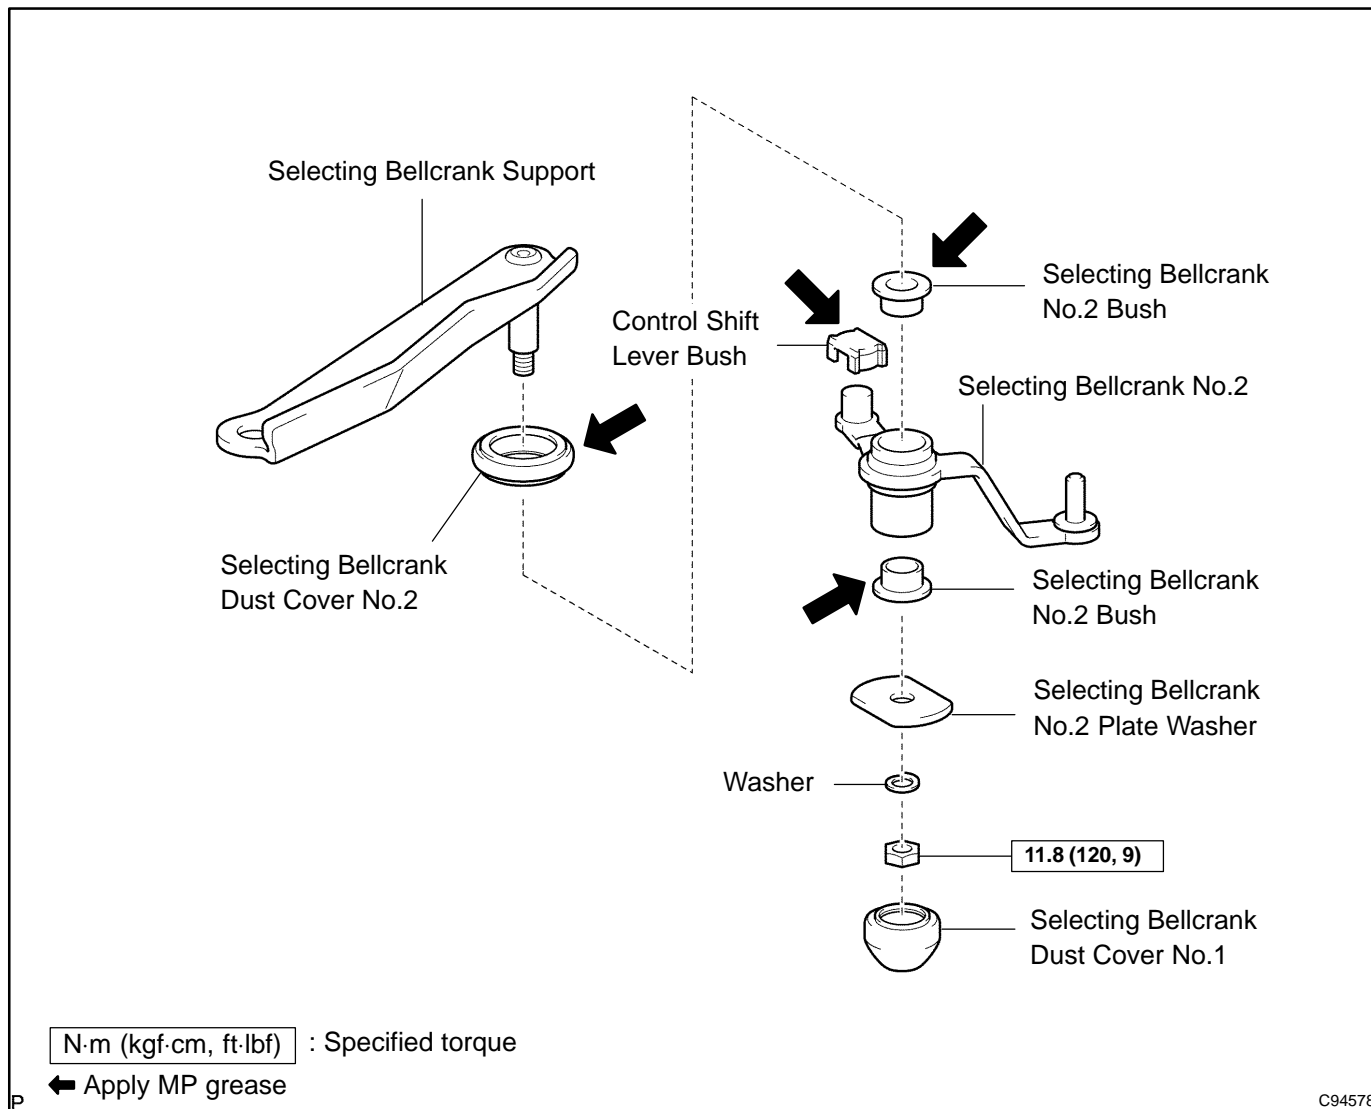

# SHIFT & SELECT LEVER SHAFT ASSY (C59) COMPONENTS

4107M-01

C94578