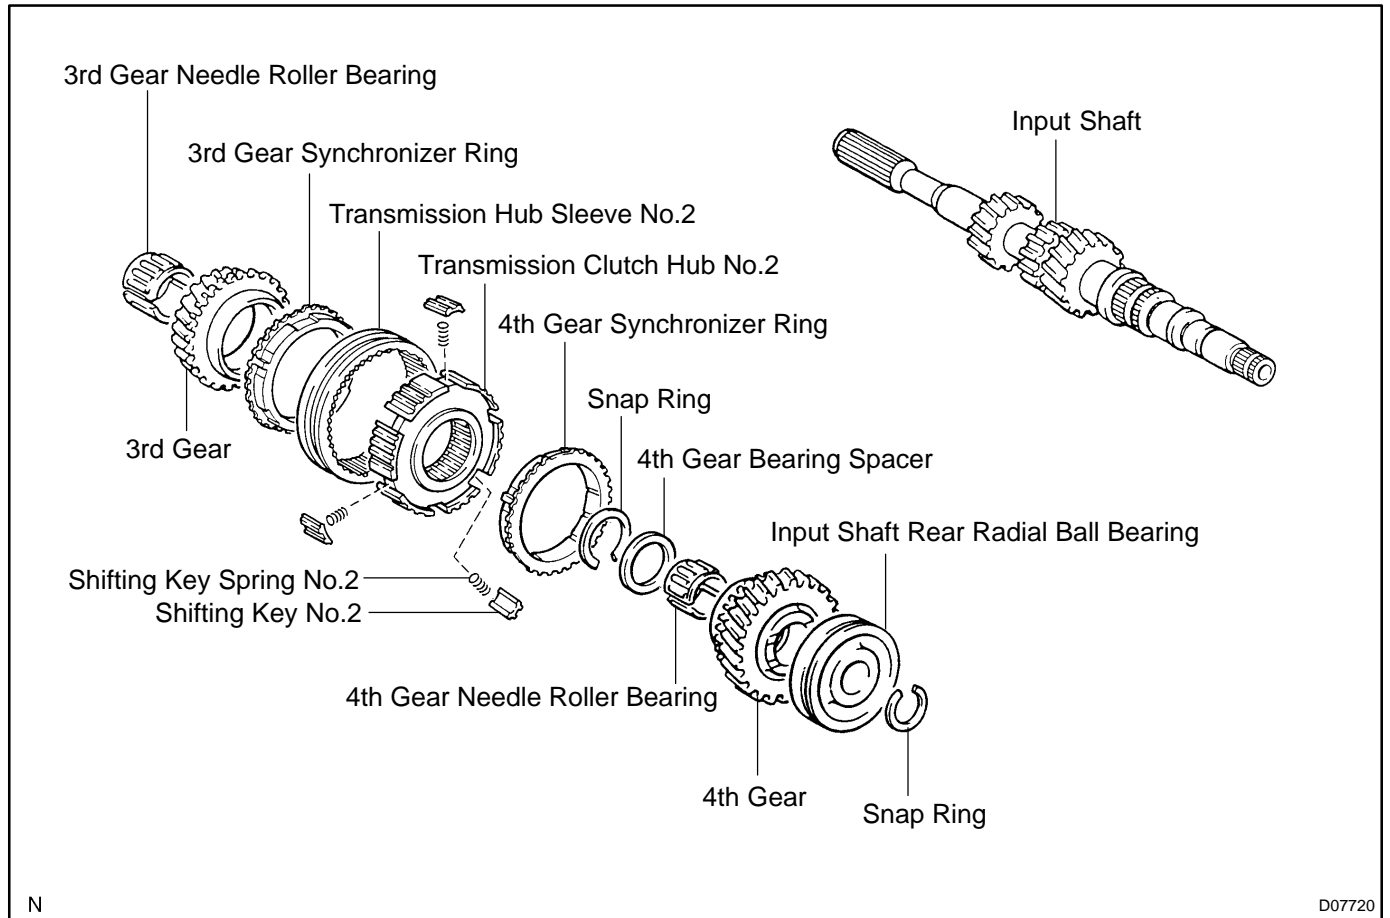

INPUT SHAFT ASSY (C59) COMPONENTS

4107G-01

N

D07720