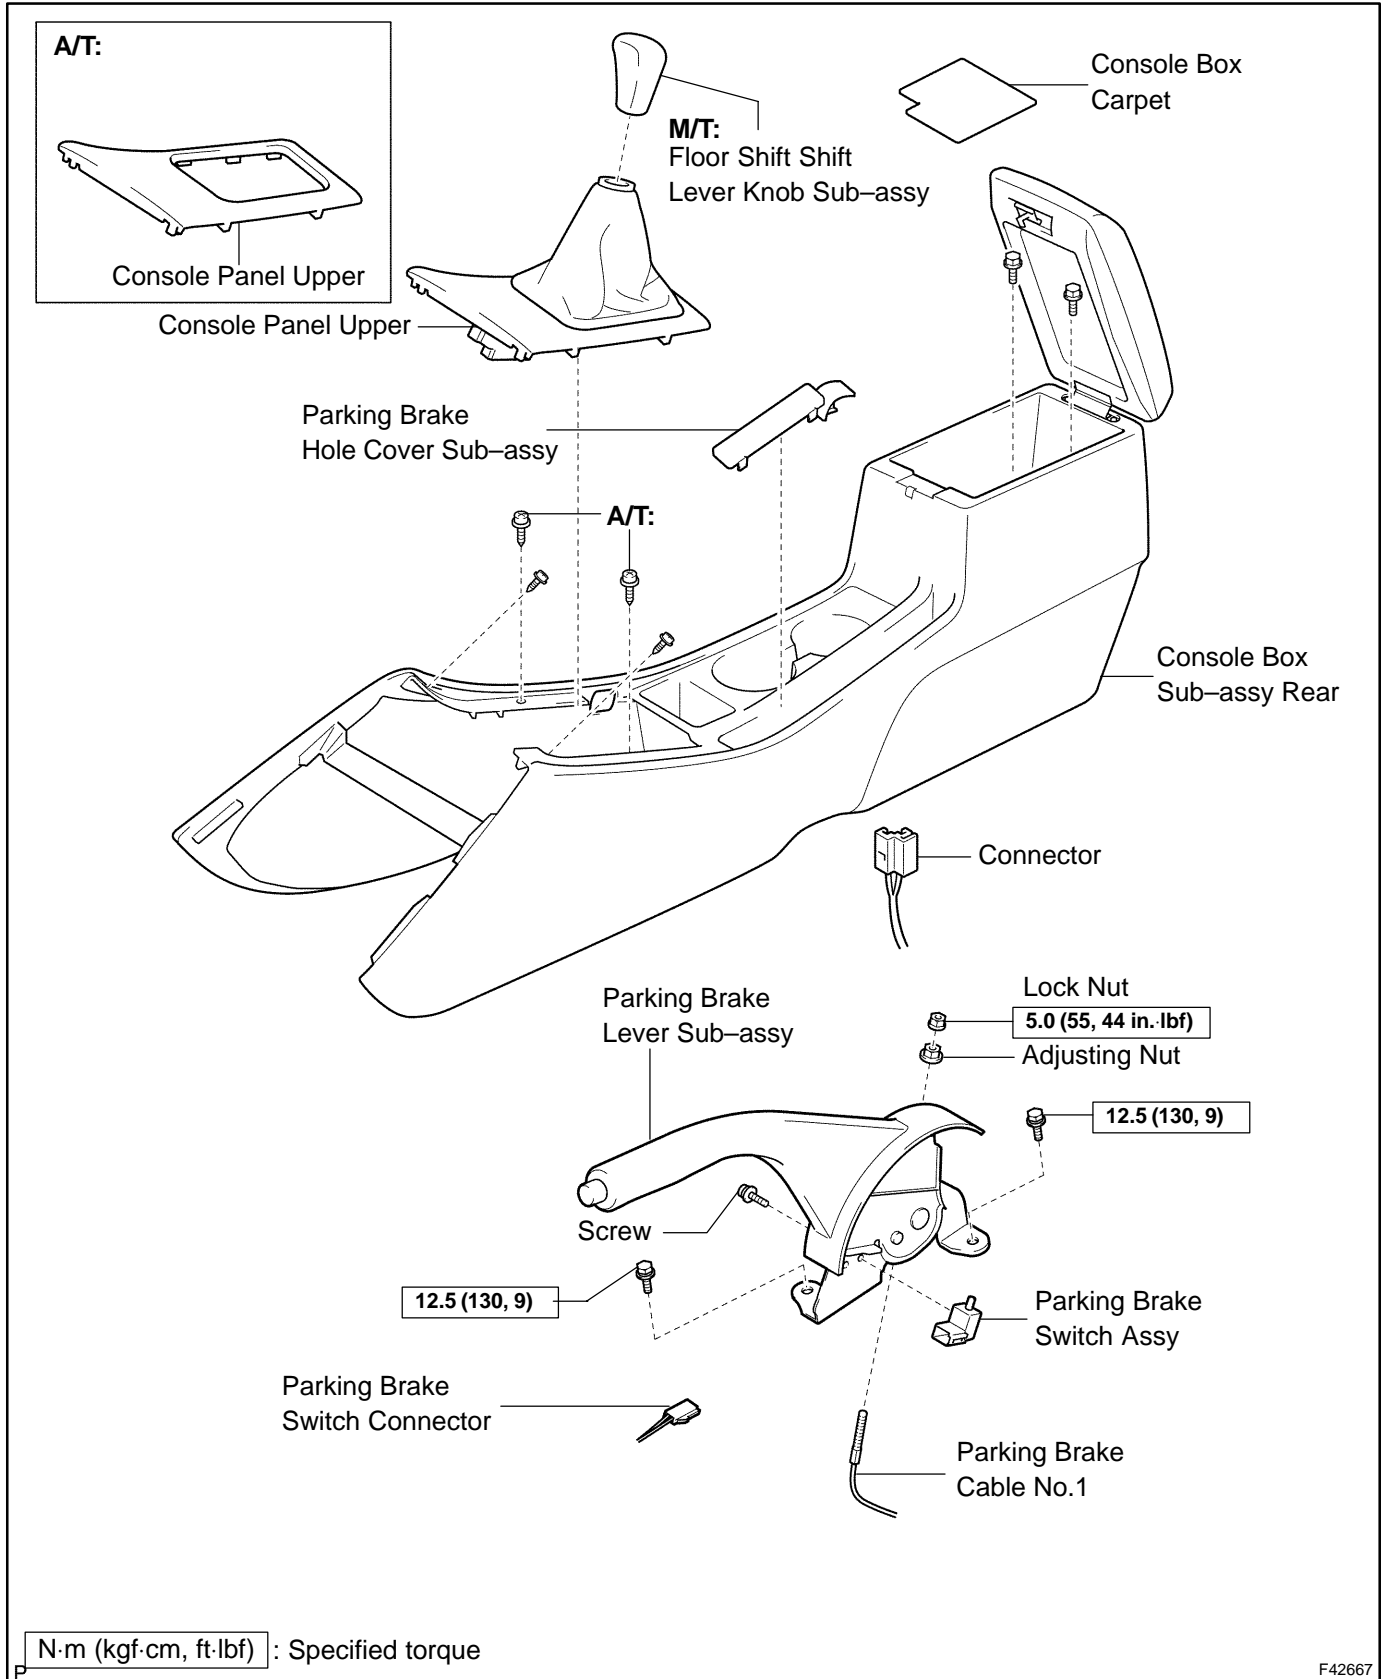

PARKING BRAKE LEVER SUB-ASSY COMPONENTS

3307D-01

F42667