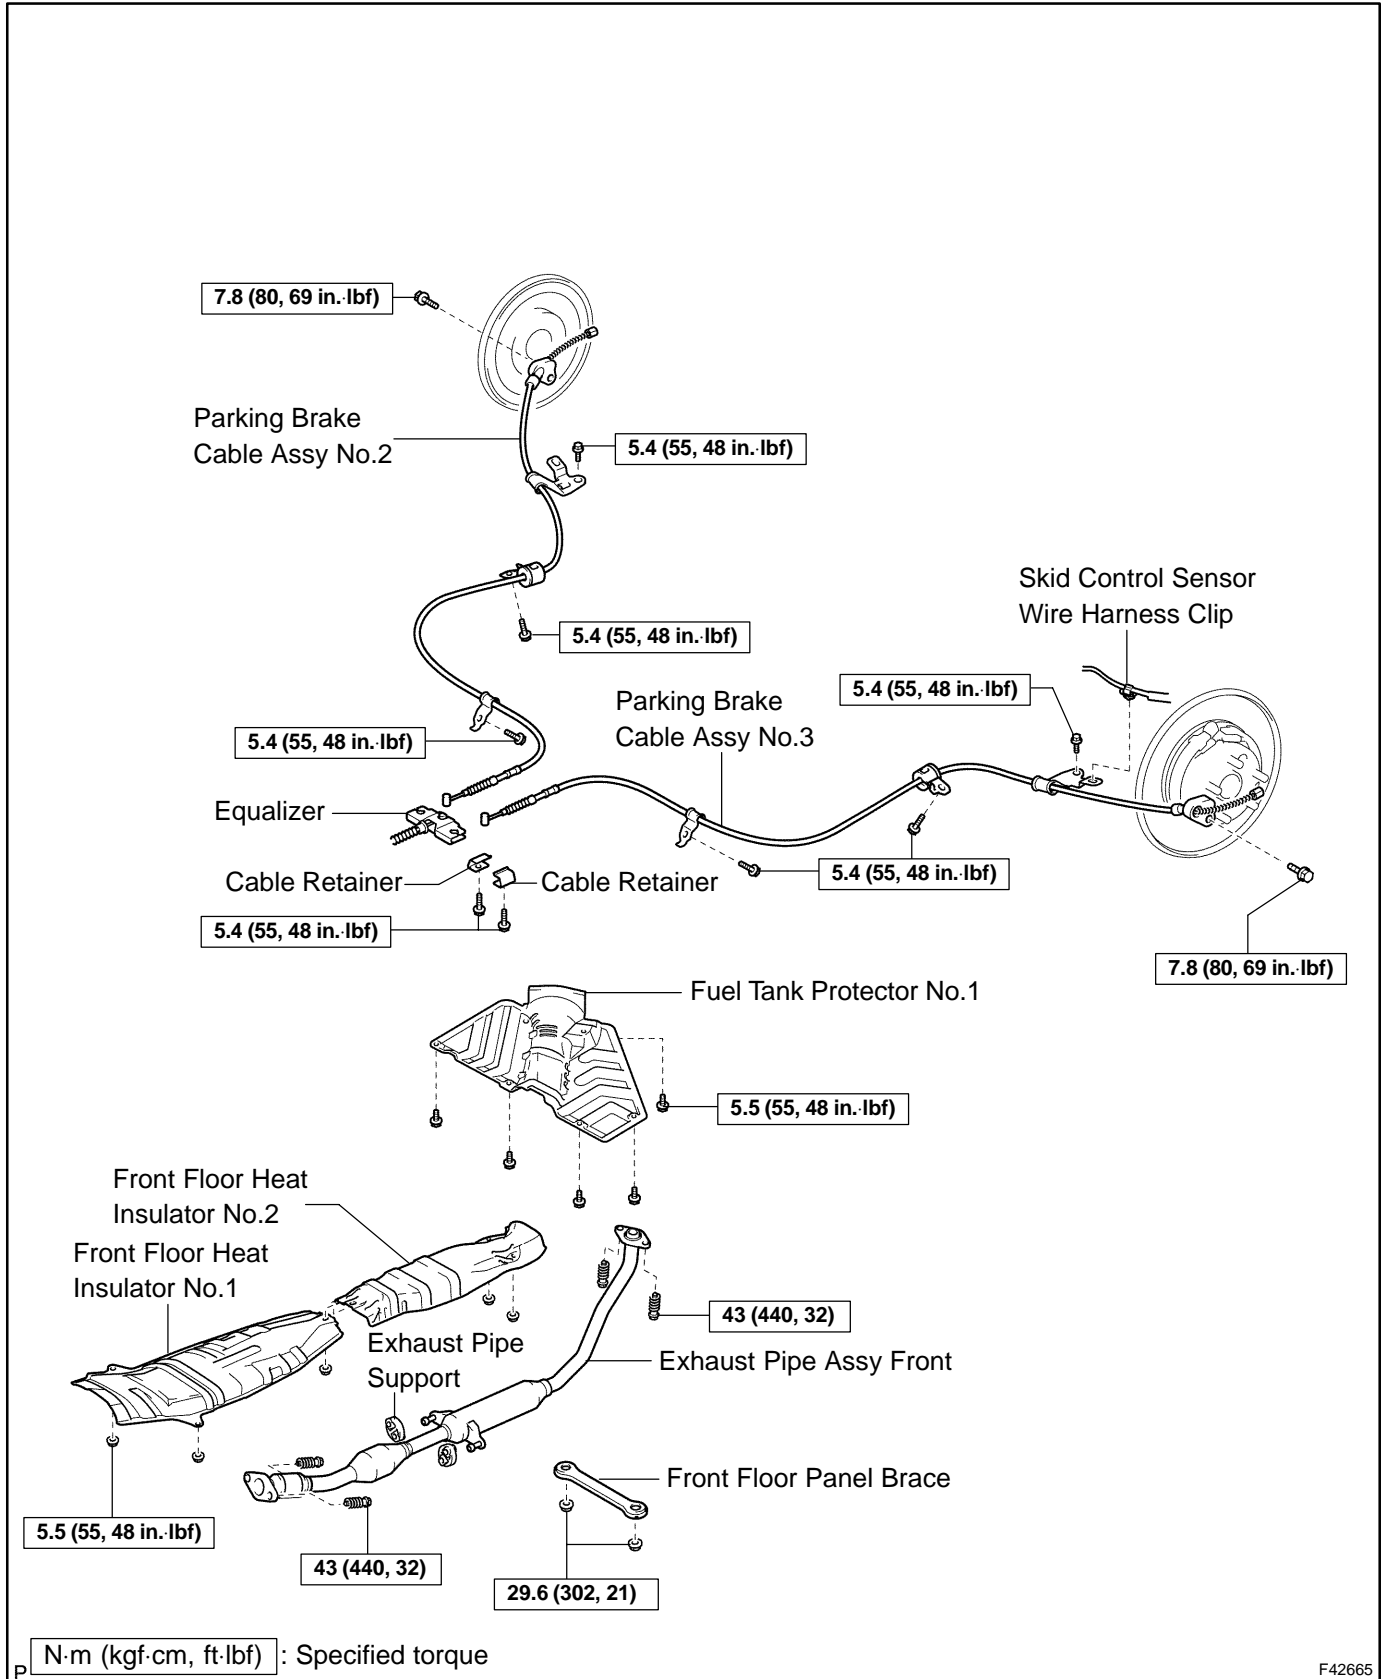

# PARKING BRAKE CABLE ASSY NO.3 COMPONENTS

3307H-01

F42665