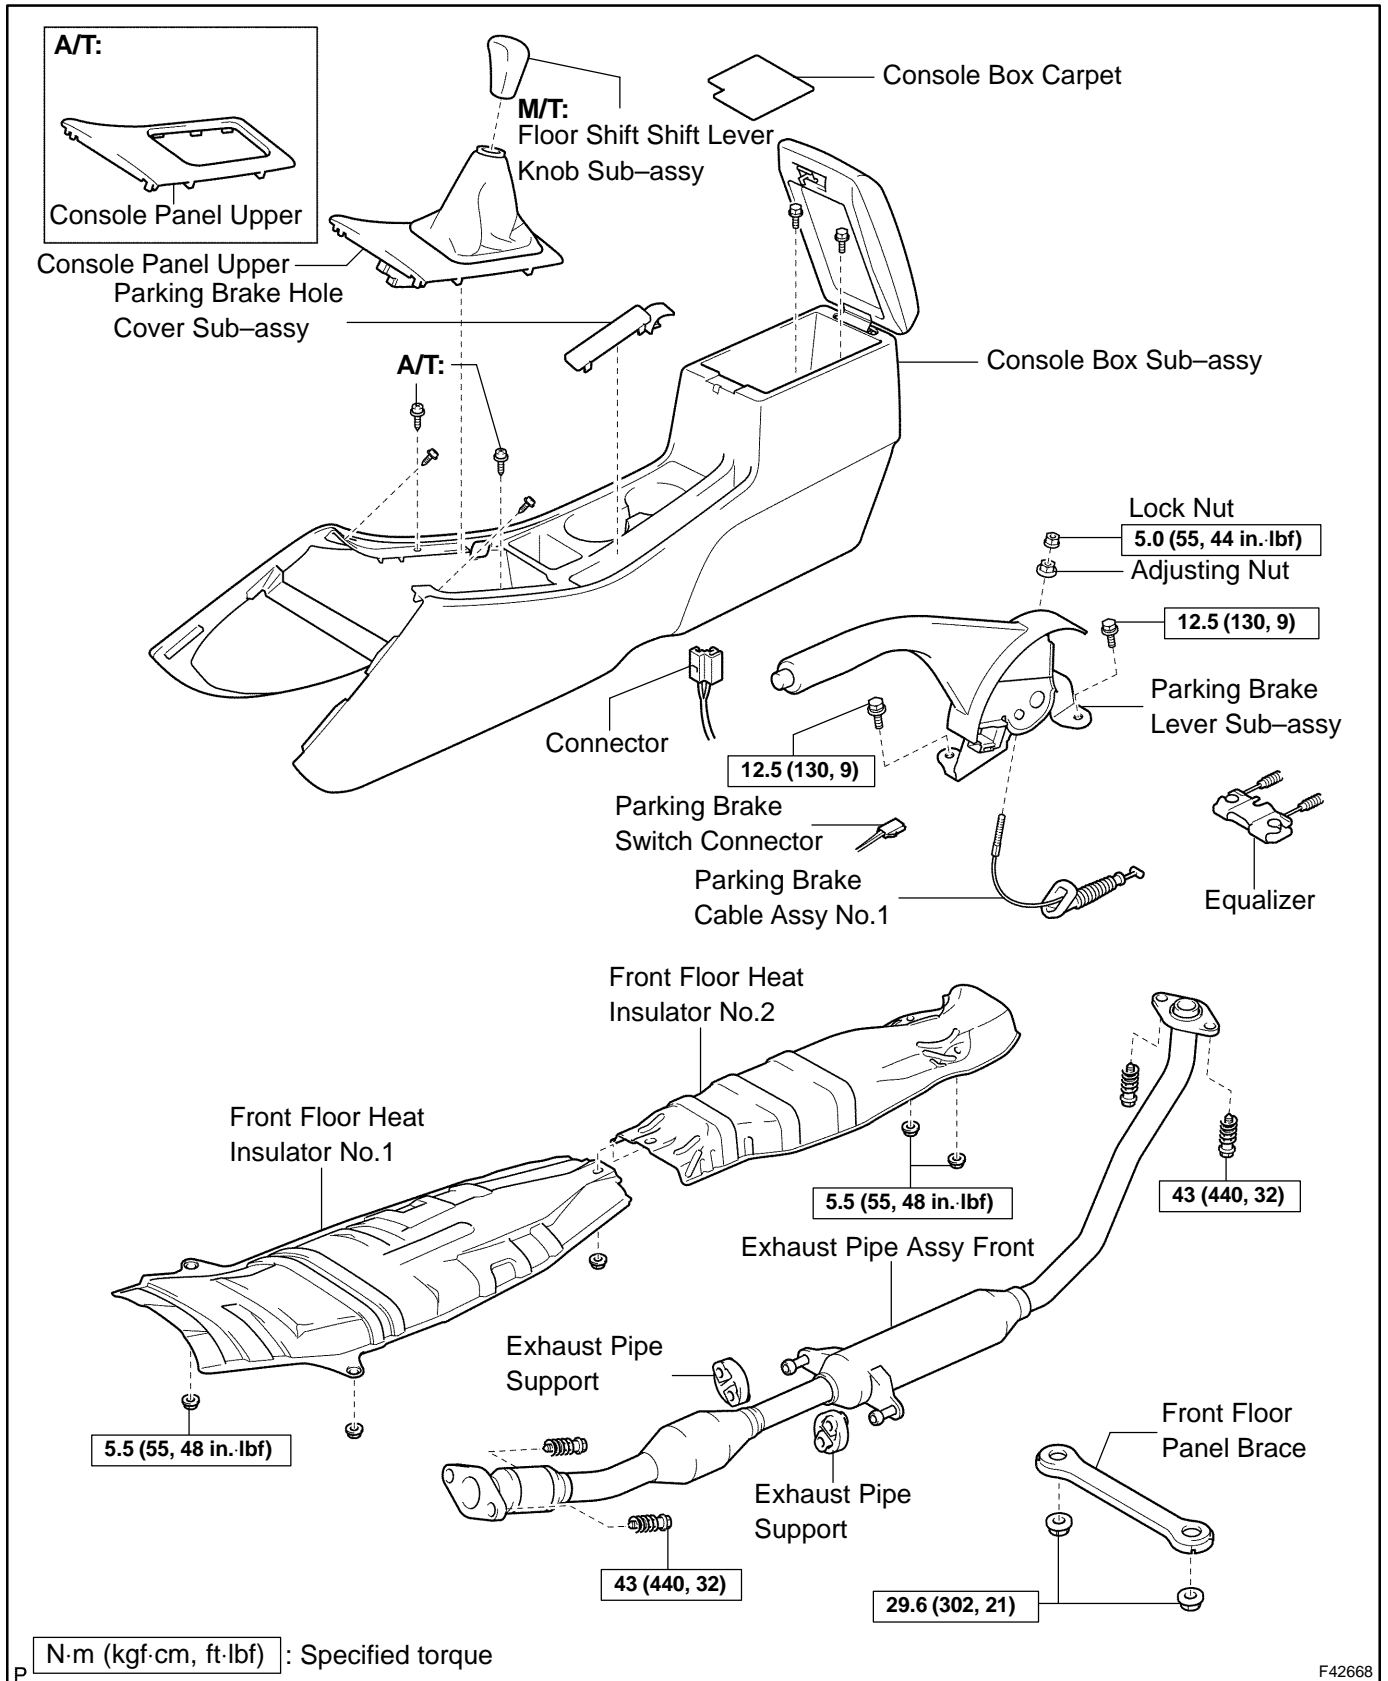

PARKING BRAKE CABLE ASSY NO.1

COMPONENTS

3307F-01

F42668