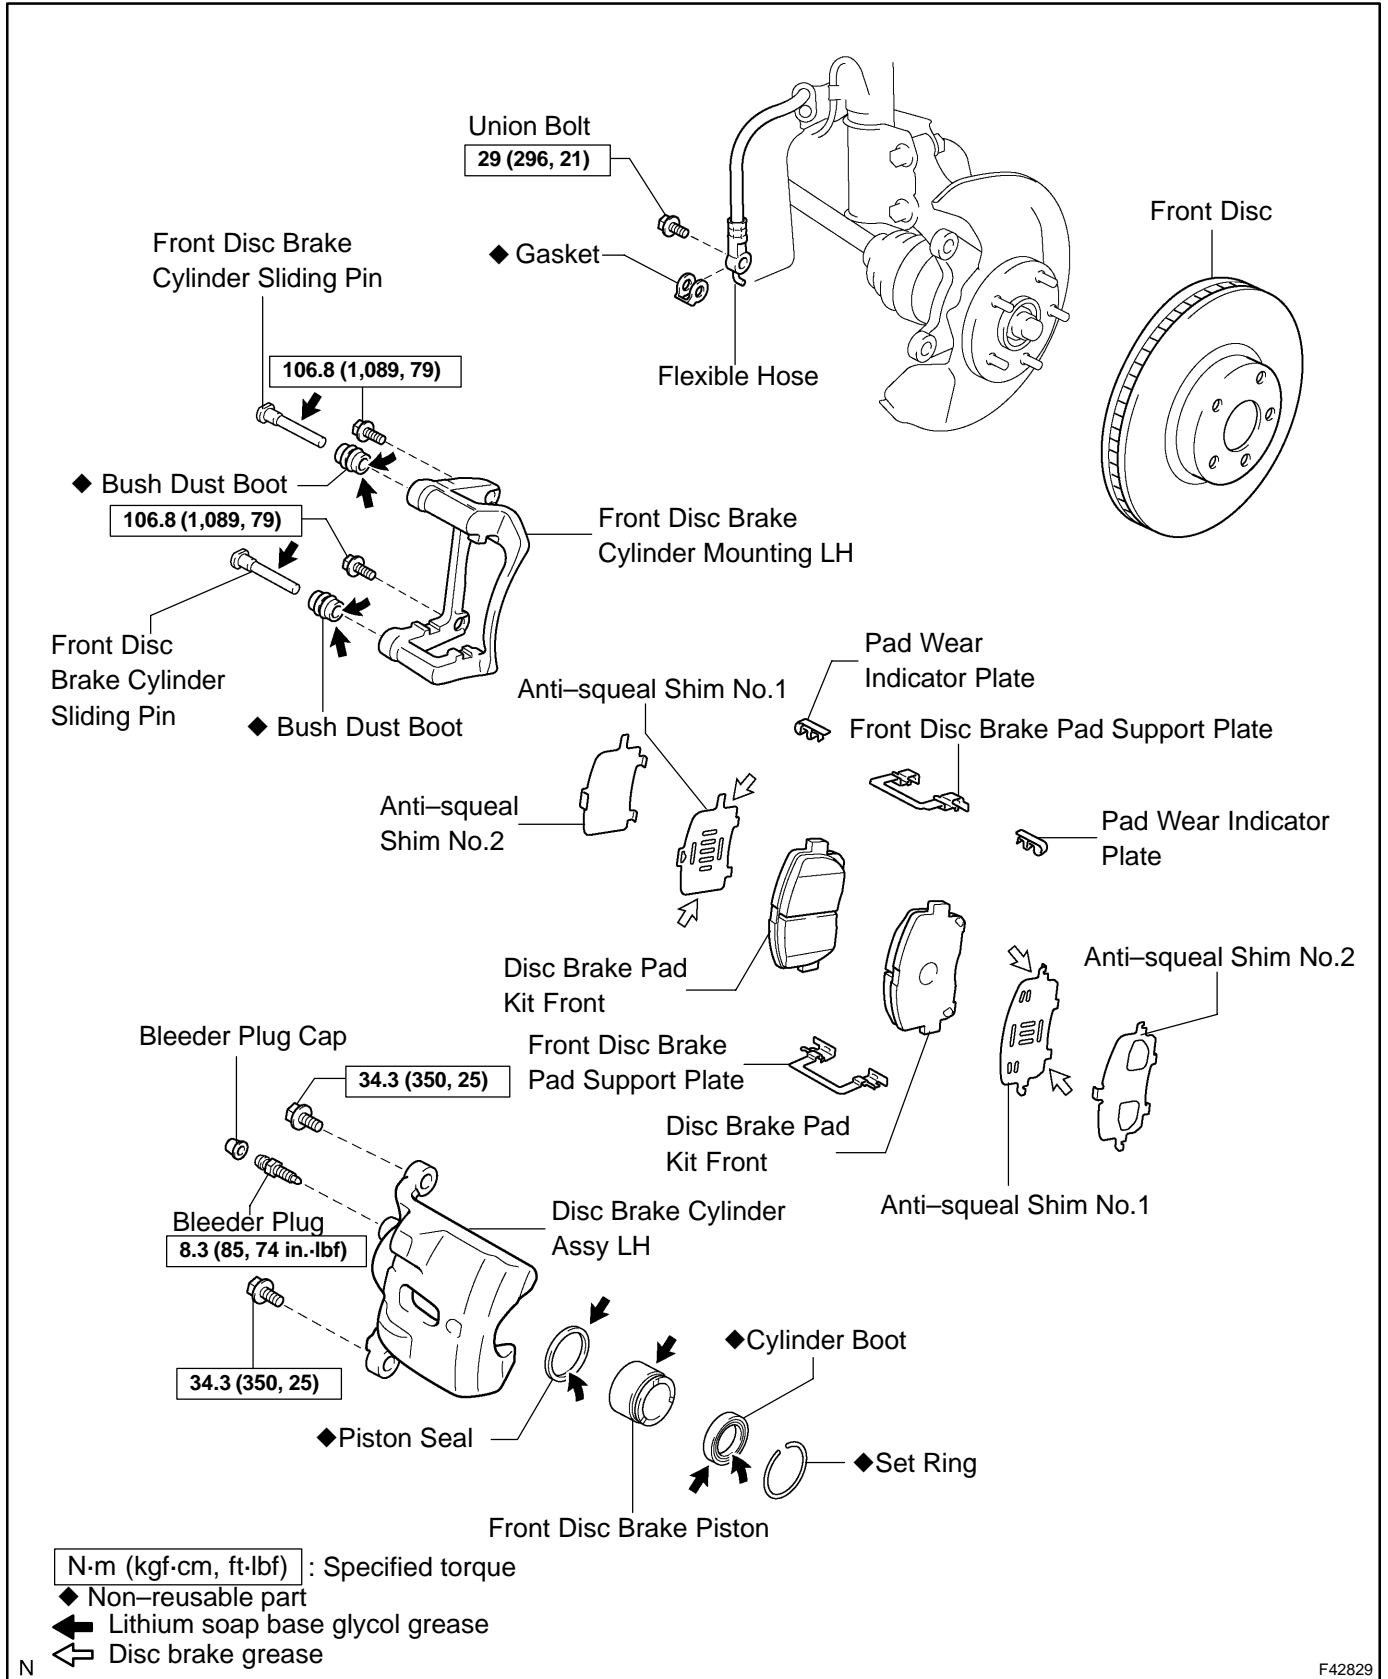

# FRONT BRAKE COMPONENTS

320II-01

F42829