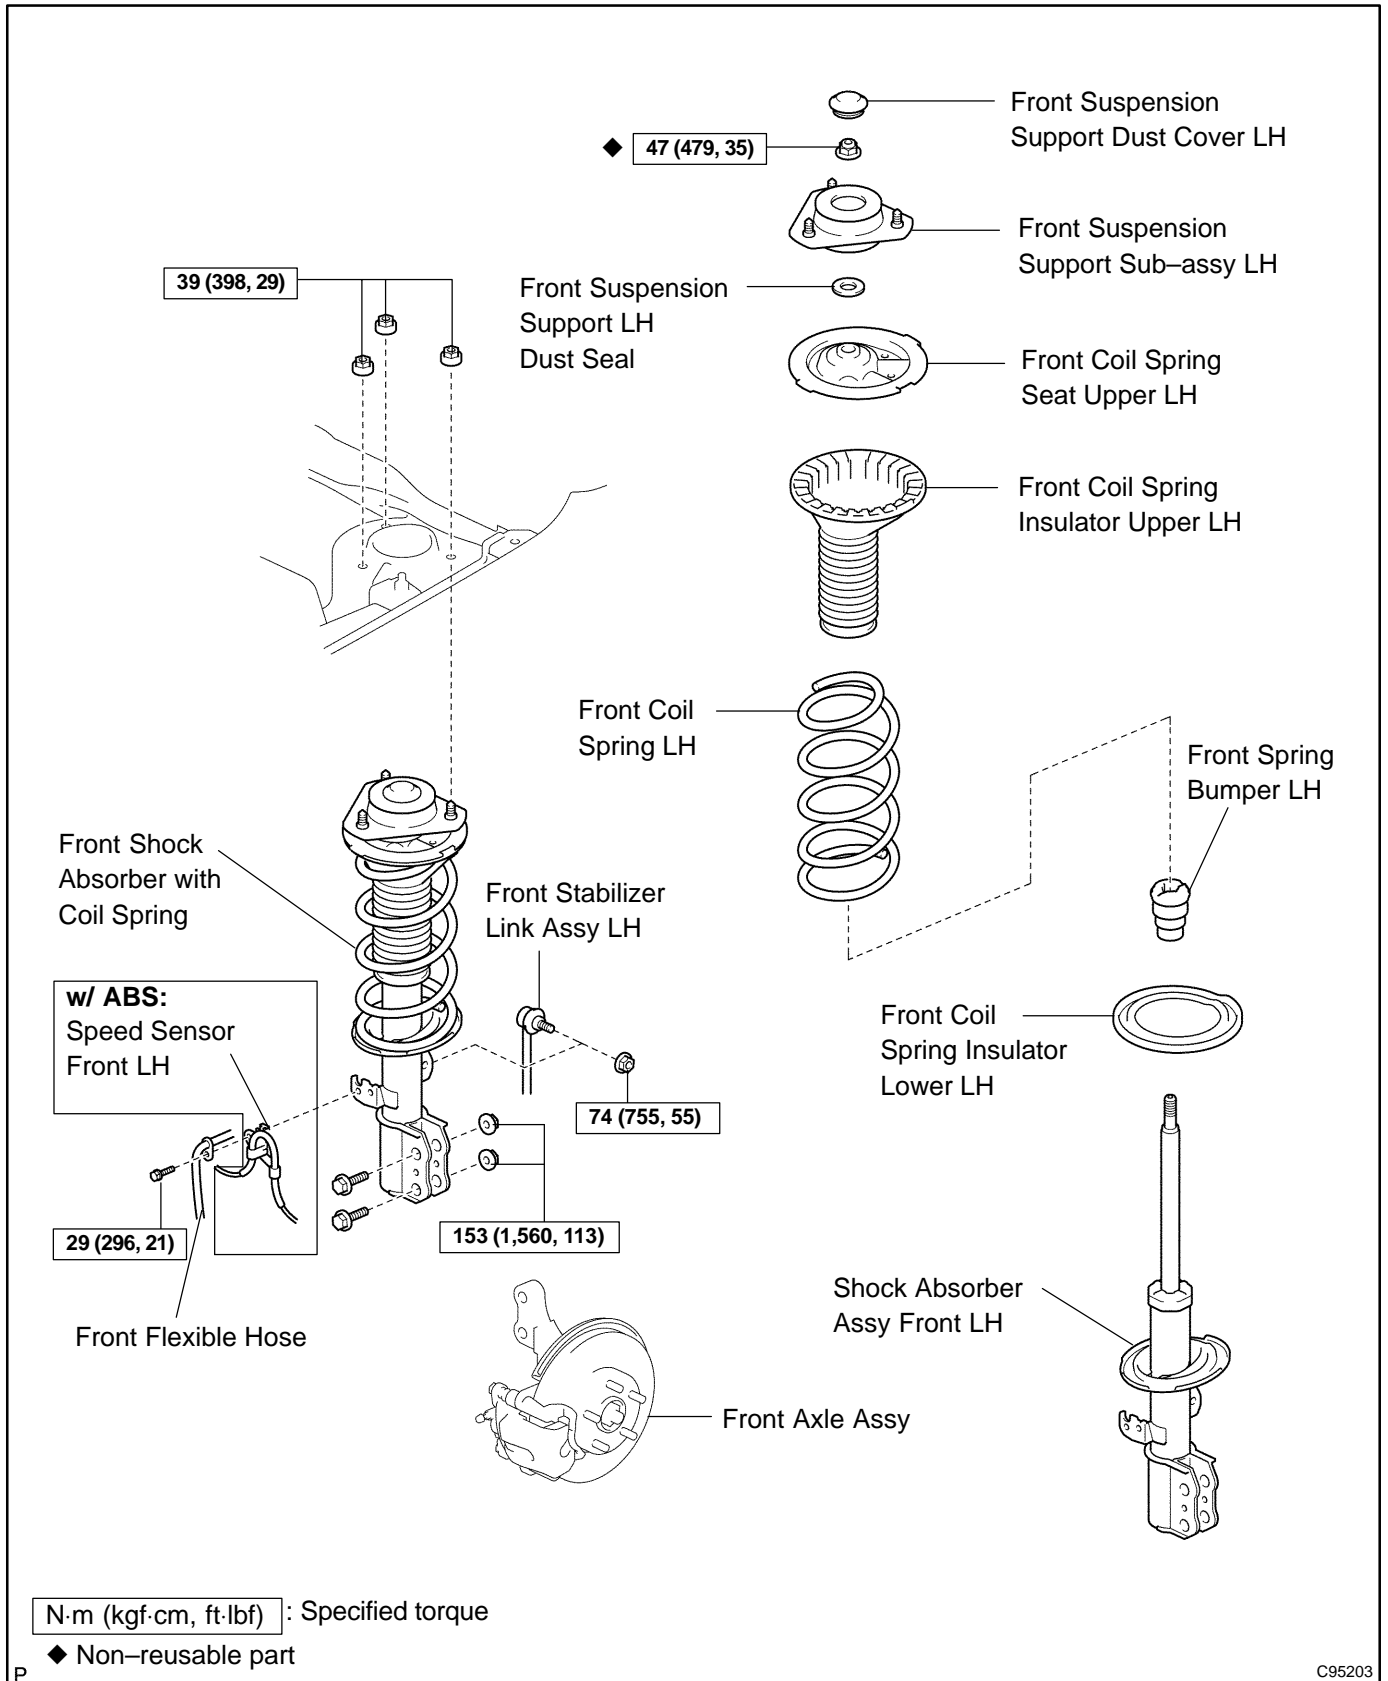

FRONT SUSPENSION COMPONENTS

2607U-01

C95203

FRONT SUSPENSION - FRONT SUSPENSION