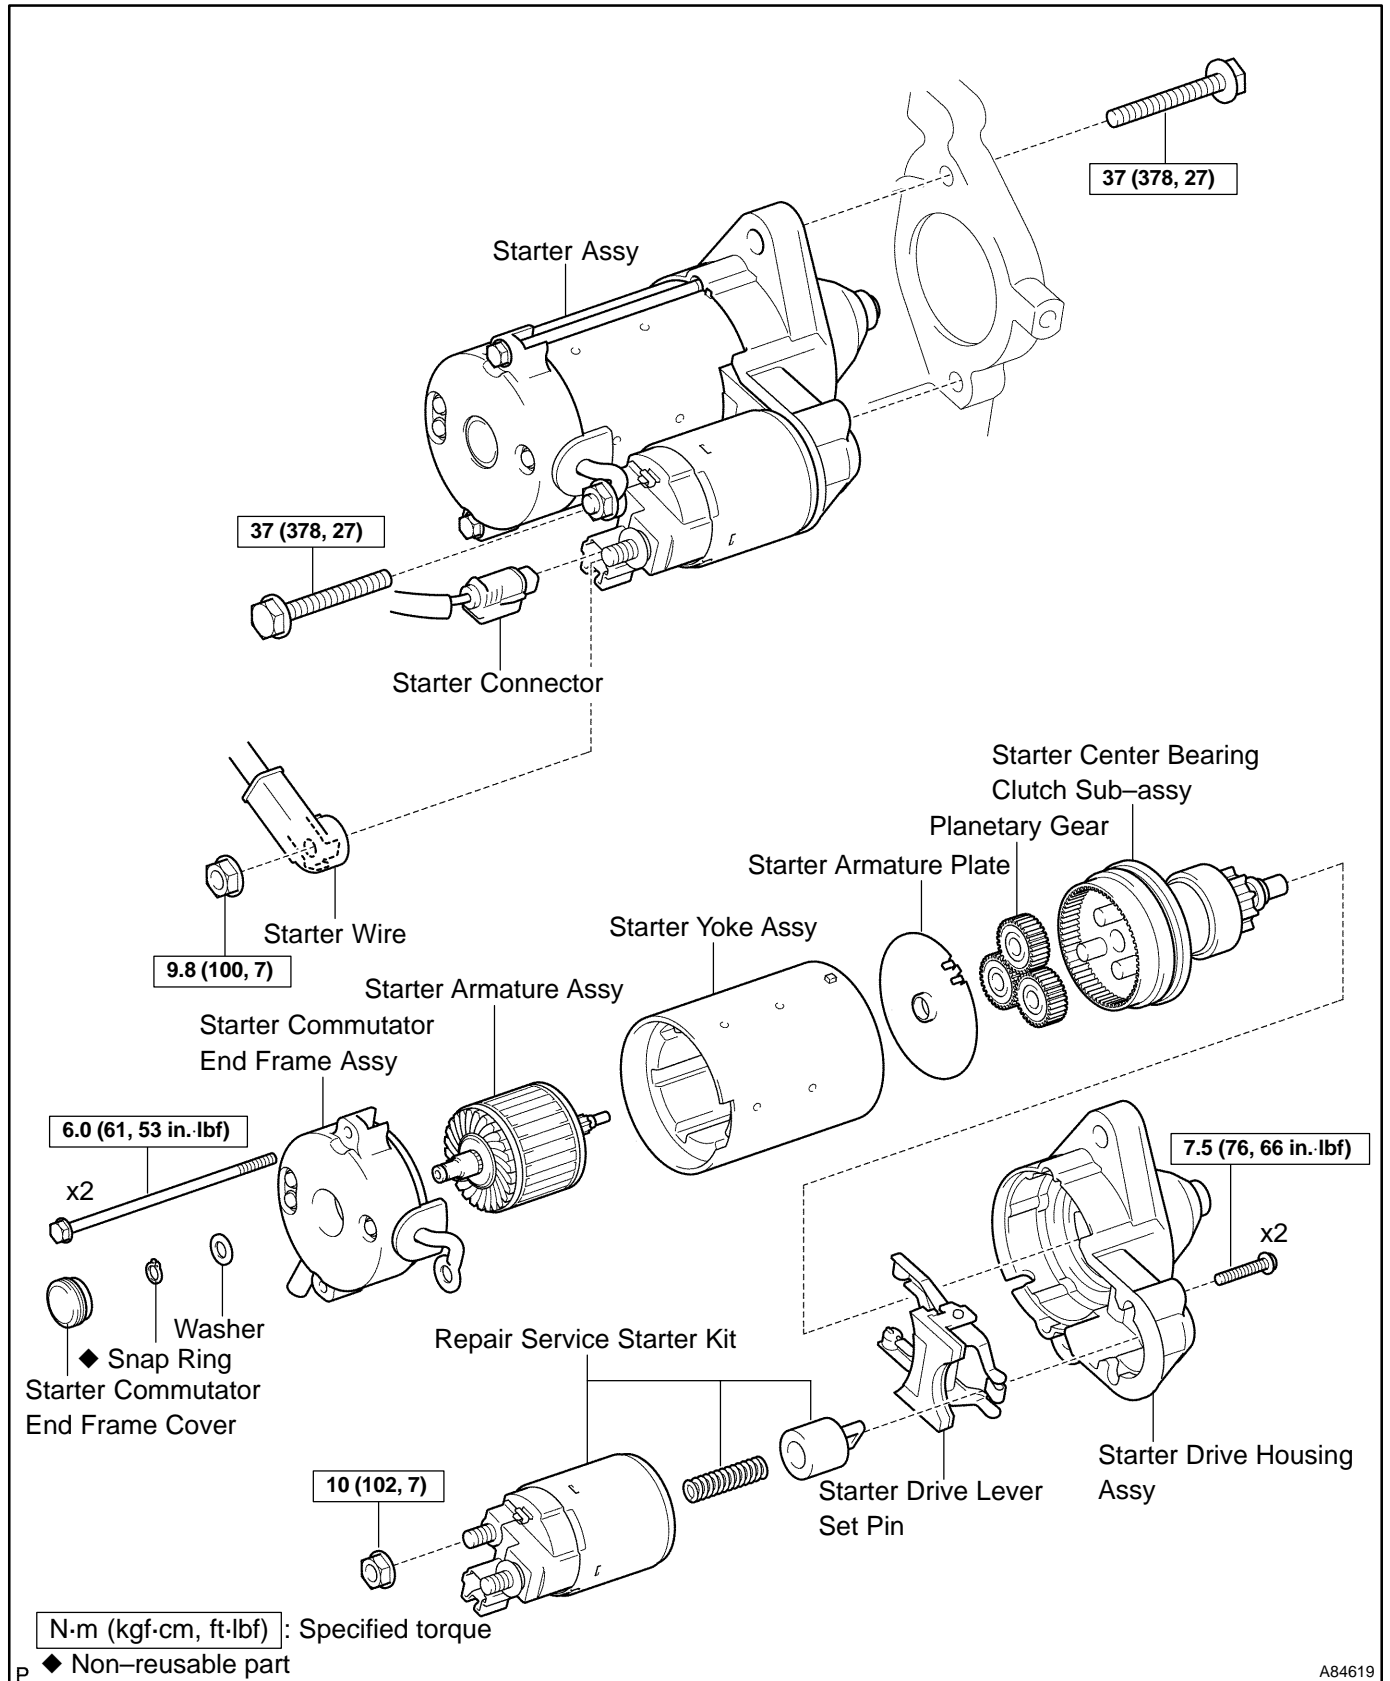

STARTER ASSY (1ZZ-FE) (April, 2003) COMPONENTS

190QP-02

A84619