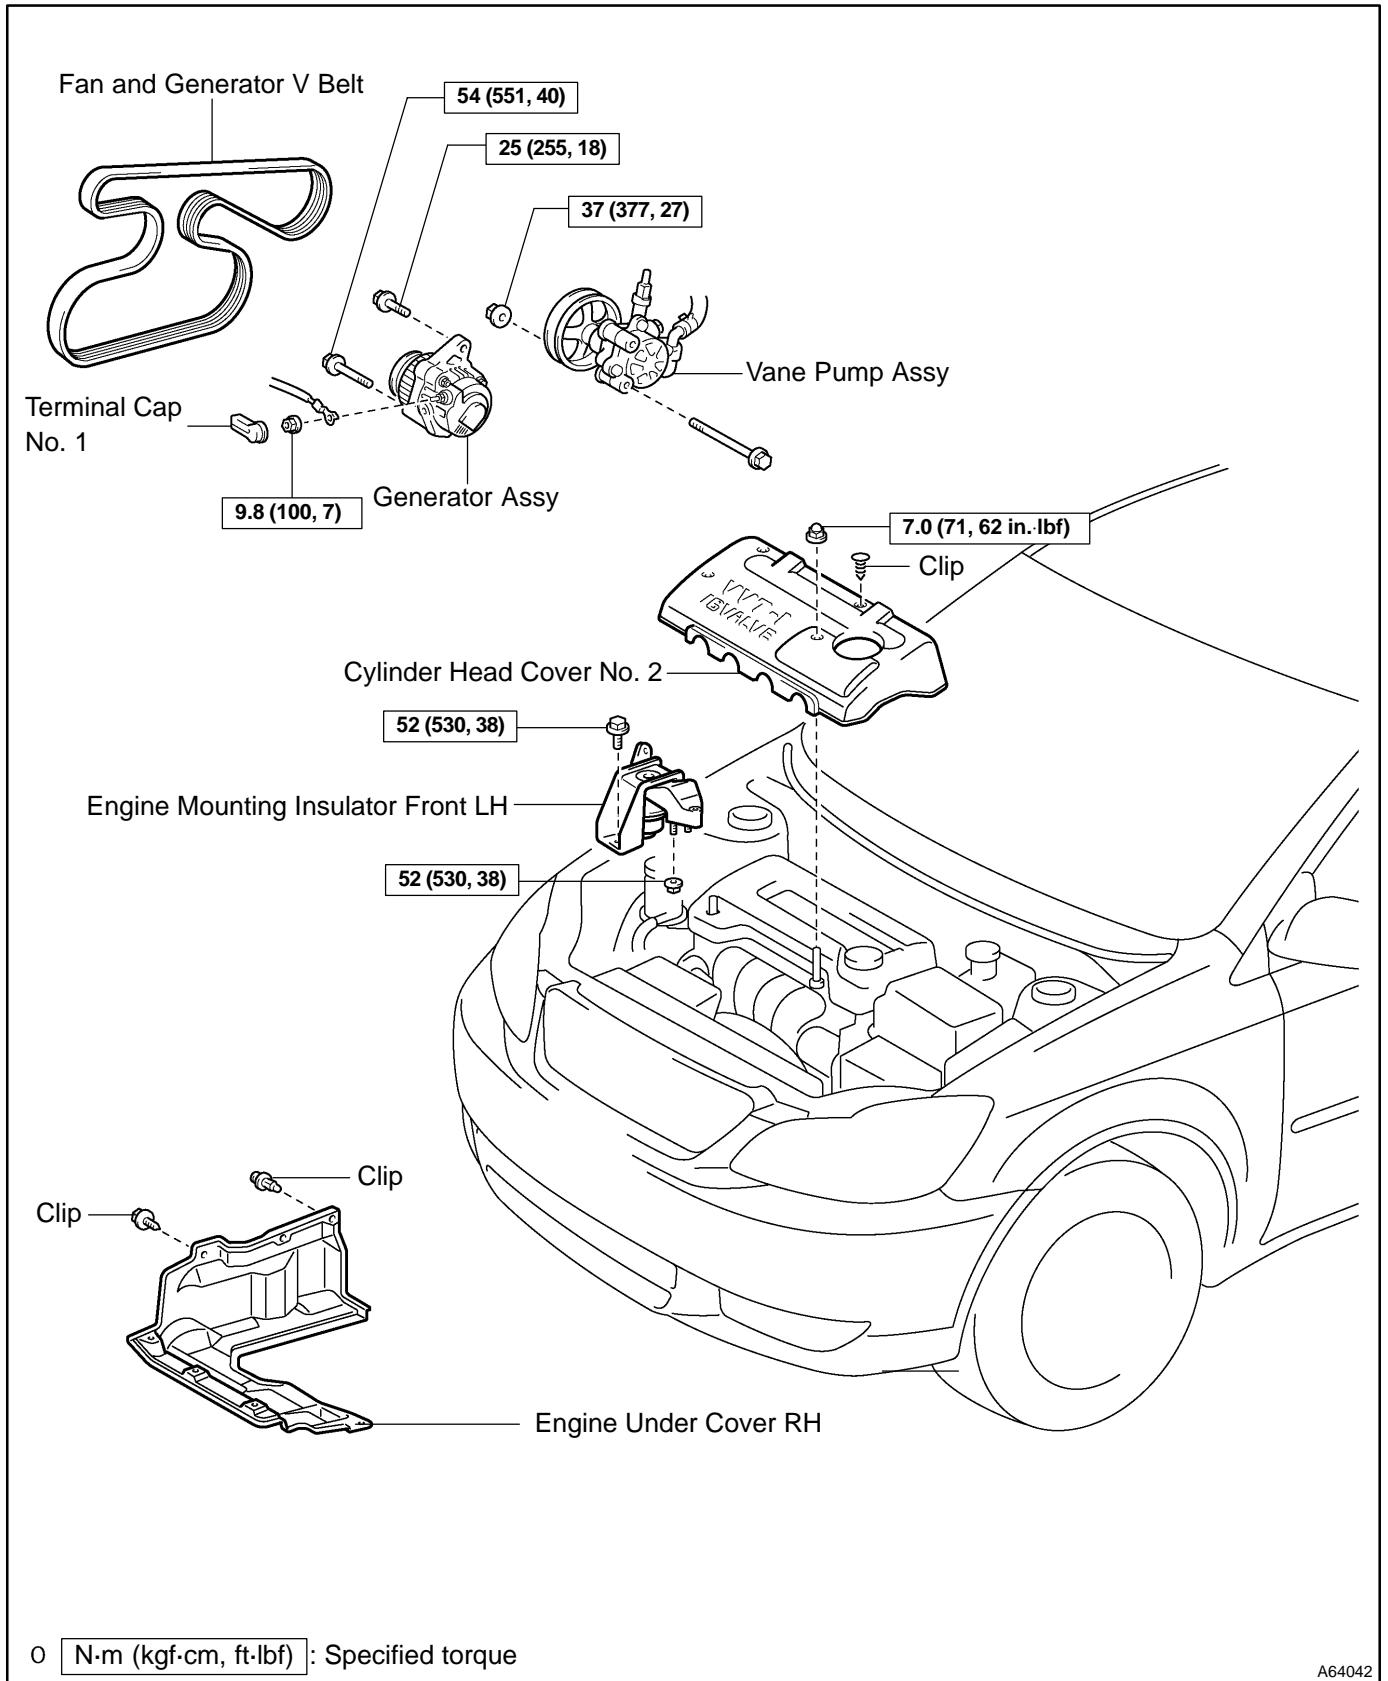

# OIL PUMP ASSY COMPONENTS

1707L-01

A64042

LUBRICATION - OIL PUMP ASSY

A65220