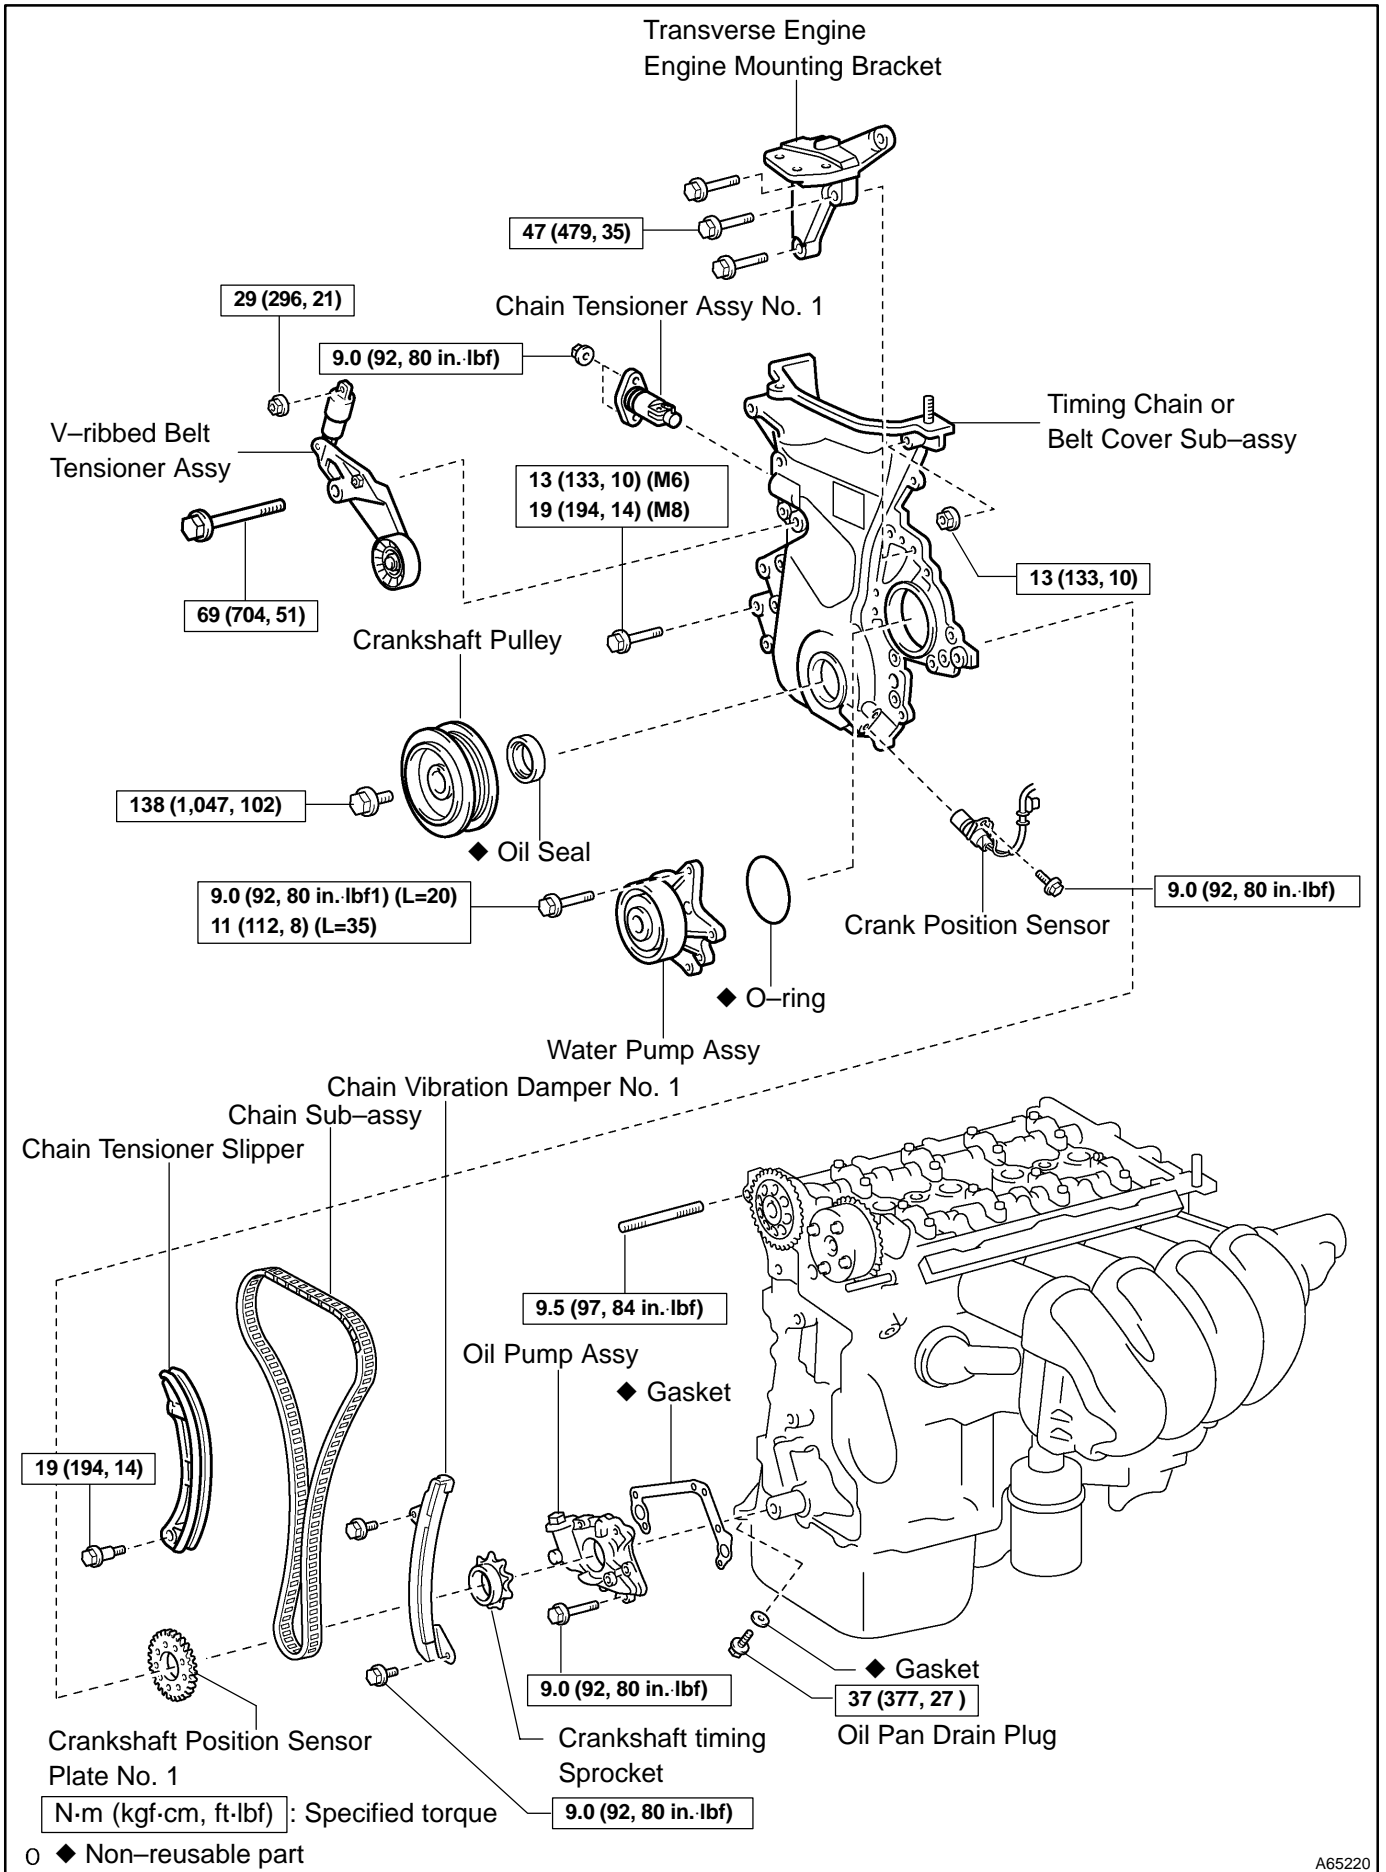

# OIL PUMP ASSY COMPONENTS

1707L-01

A64042

LUBRICATION - OIL PUMP ASSY

A65220