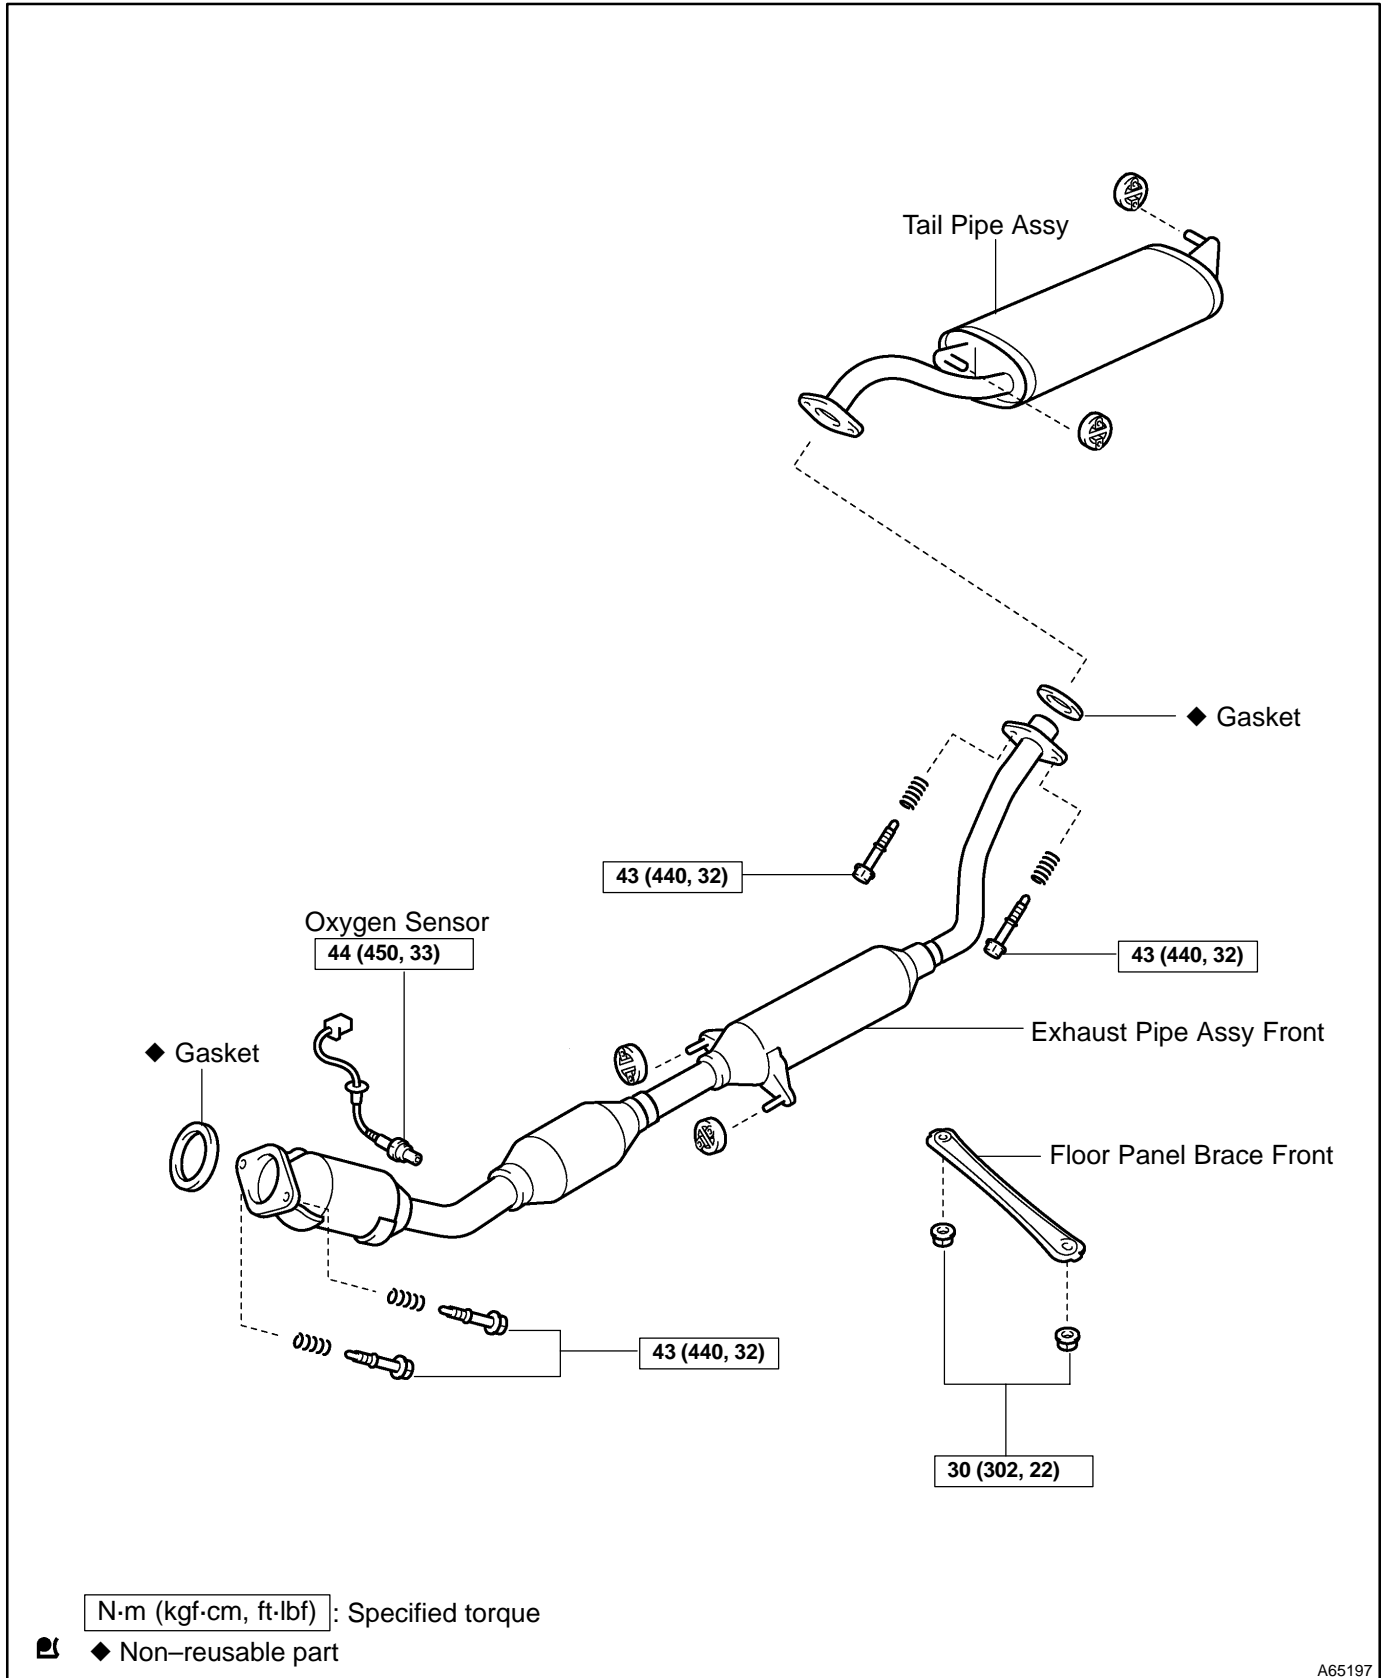

EXHAUST PIPE COMPONENTS

1504H-01

A65197