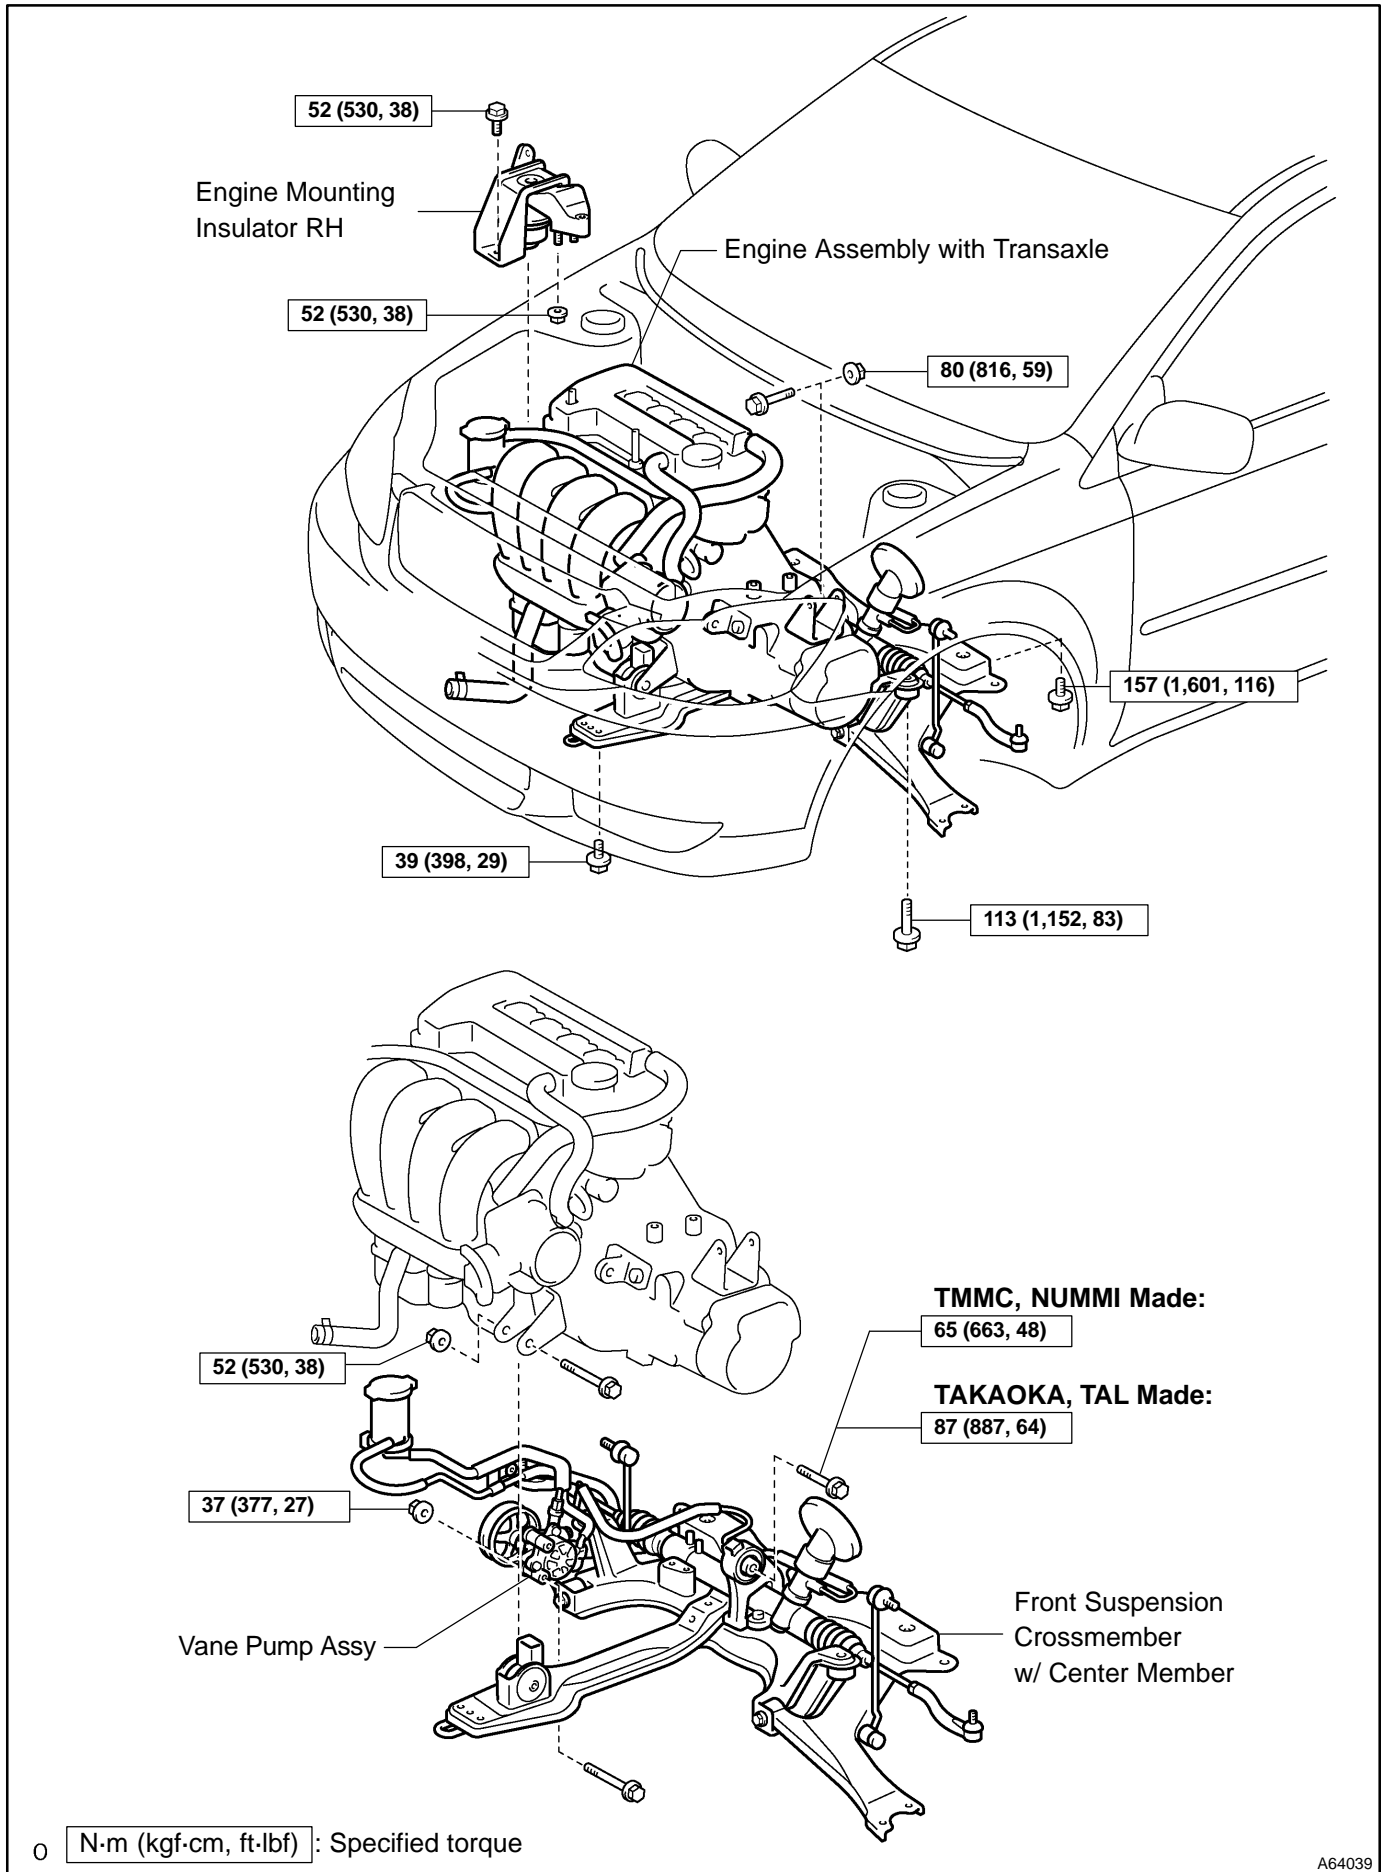

PARTIAL ENGINE ASSY (April, 2003)

COMPONENTS

1400F-03

A64035

w/ Cruise Control:
Cruise Control Actuator Assy

0 N·m (kgf·cm, ft·lbf) : Specified torque

A64036

Fan and Generator V Belt

A/T:

w/ Air Conditioning:
Compressor and Magnetic Clutch

29 (296, 21)

0 N-m (kgf-cm, ft-lbf) : Specified torque

A64037

N·m (kgf·cm, ft·lbf) : Specified torque

◆ Non-reusable part

A64038