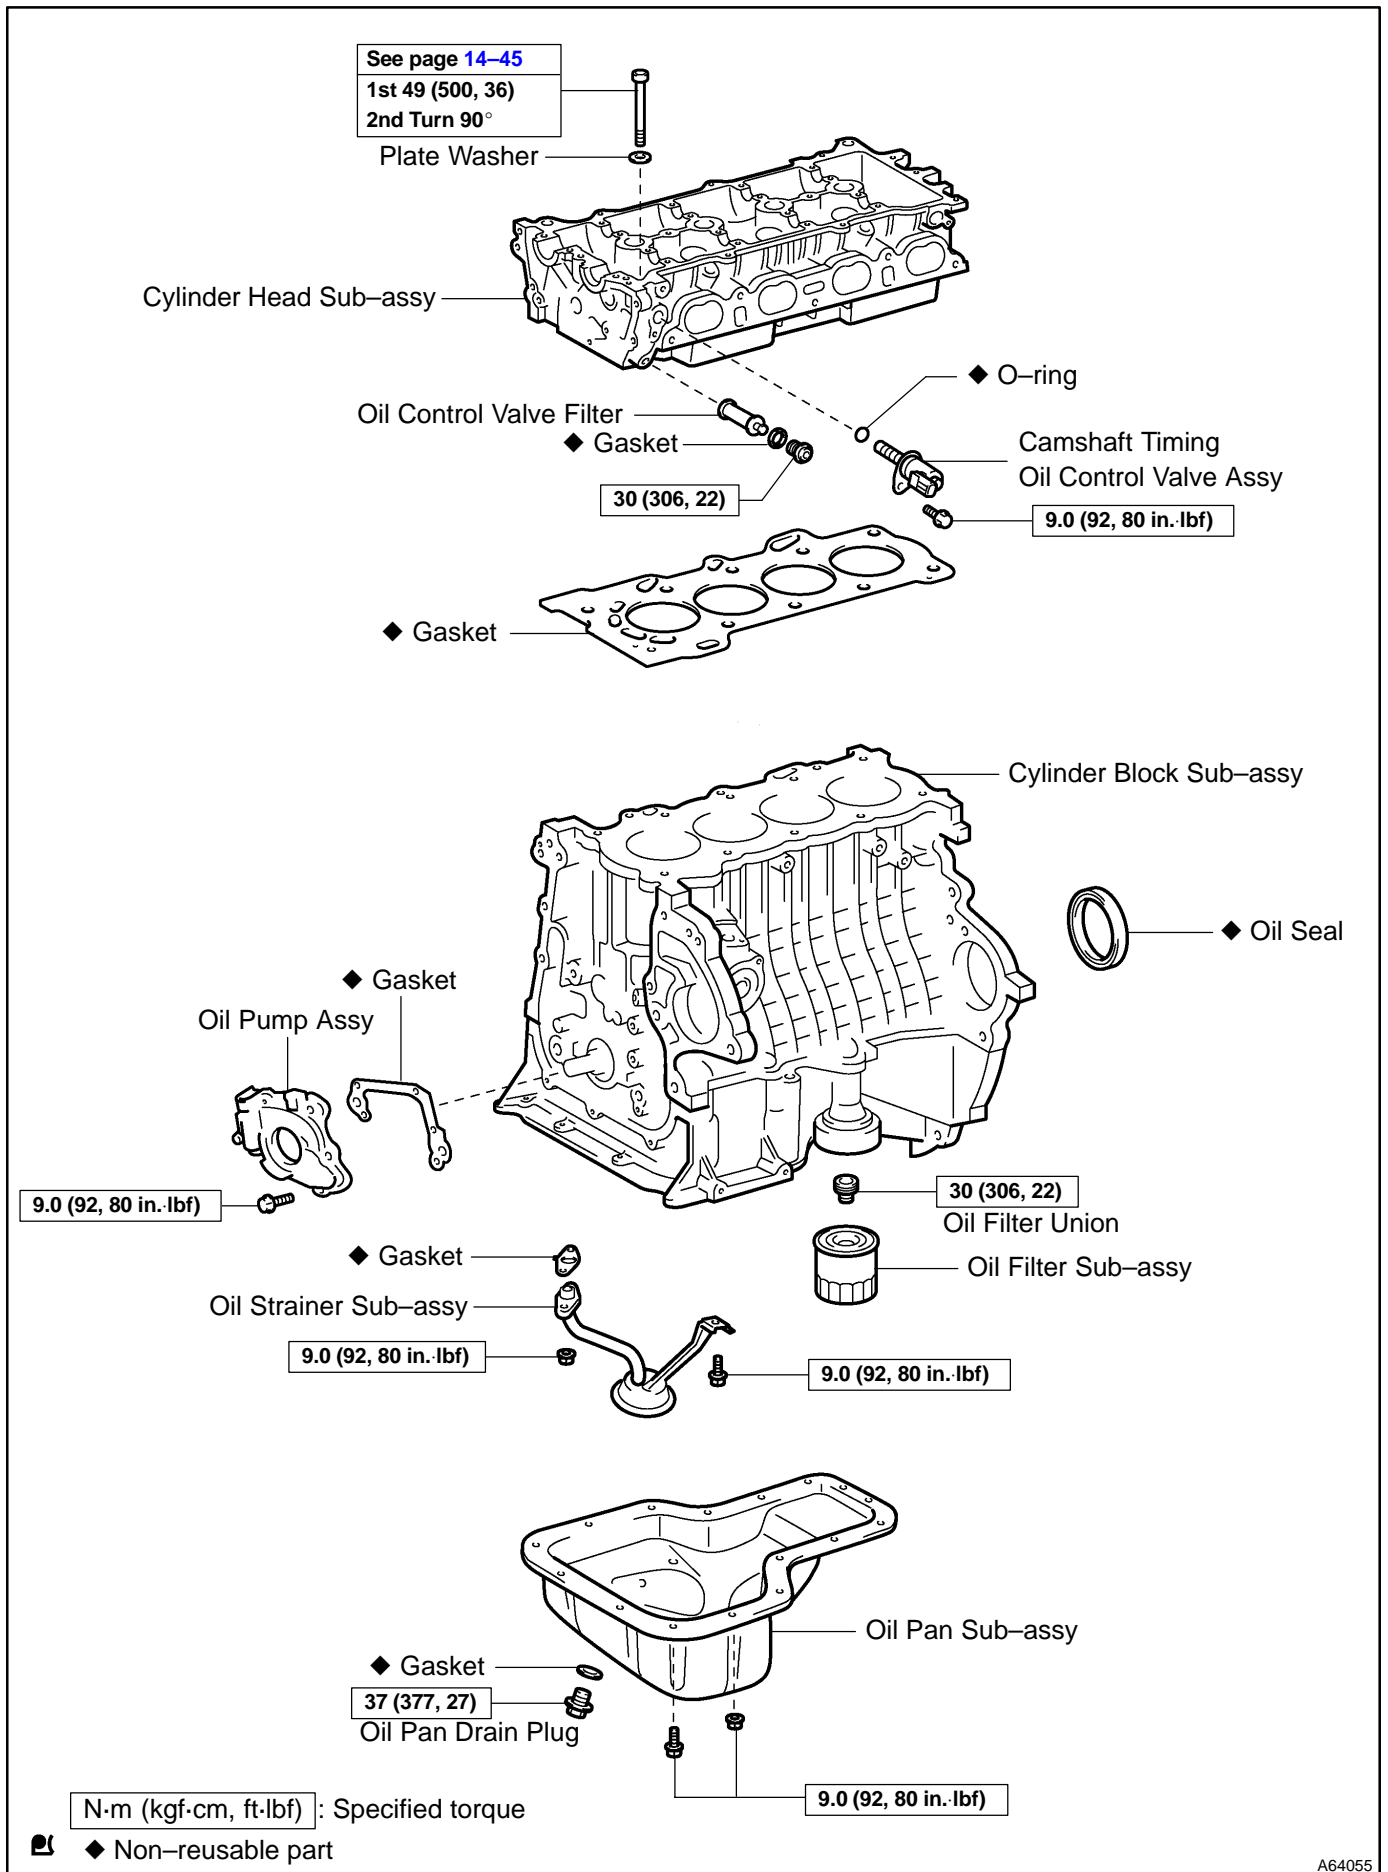

PARTIAL ENGINE ASSY (April, 2003)

COMPONENTS

1400F-03

A64035

w/ Cruise Control:
Cruise Control Actuator Assy

0 N·m (kgf·cm, ft·lbf) : Specified torque

A64036

Fan and Generator V Belt

A66030

A84913

A64041

A64054

A62769

A64055