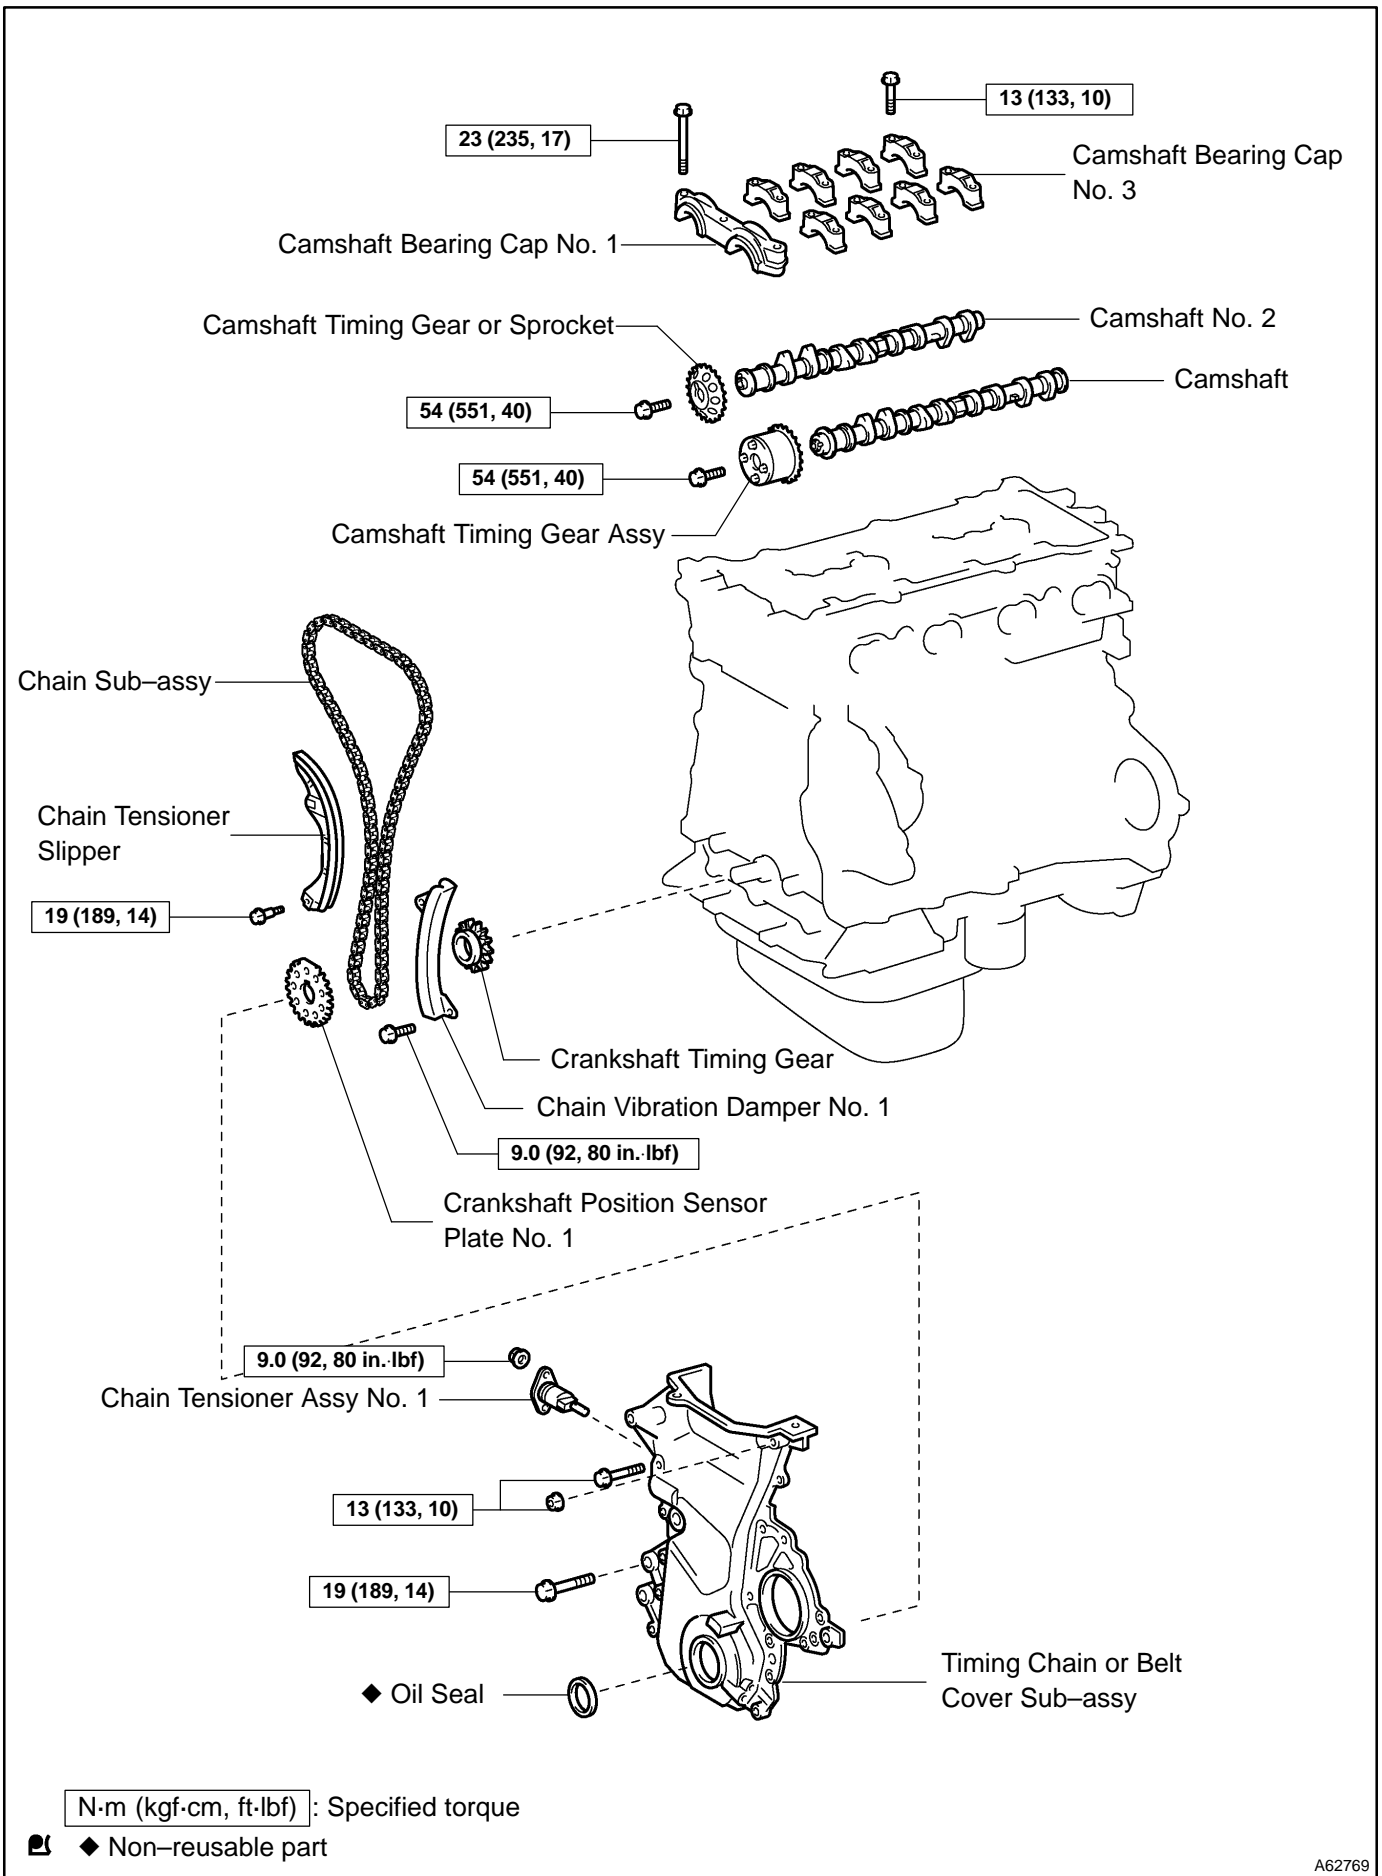

PARTIAL ENGINE ASSY (April, 2003)

COMPONENTS

1400F-03

A64035

w/ Cruise Control:
Cruise Control Actuator Assy

0 N·m (kgf·cm, ft·lbf) : Specified torque

A64036

Fan and Generator V Belt

A/T:

w/ Air Conditioning:
Compressor and Magnetic Clutch

29 (296, 21)

0 N-m (kgf-cm, ft-lbf) : Specified torque

A64037

N·m (kgf·cm, ft·lbf) : Specified torque

◆ Non-reusable part

A64038

A66030

A84913

A64041

A64054

A62769

A64055