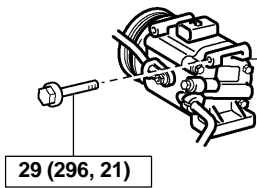

PARTIAL ENGINE ASSY (April, 2003)

COMPONENTS

1400F-03

A64035

w/ Cruise Control:
Cruise Control Actuator Assy

0 N·m (kgf·cm, ft·lbf) : Specified torque

A64036

Fan and Generator V Belt

A/T:

w/ Air Conditioning:
Compressor and Magnetic Clutch

29 (296, 21)

0 N-m (kgf-cm, ft-lbf) : Specified torque

A64037

N·m (kgf·cm, ft·lbf) : Specified torque

◆ Non-reusable part

A64038