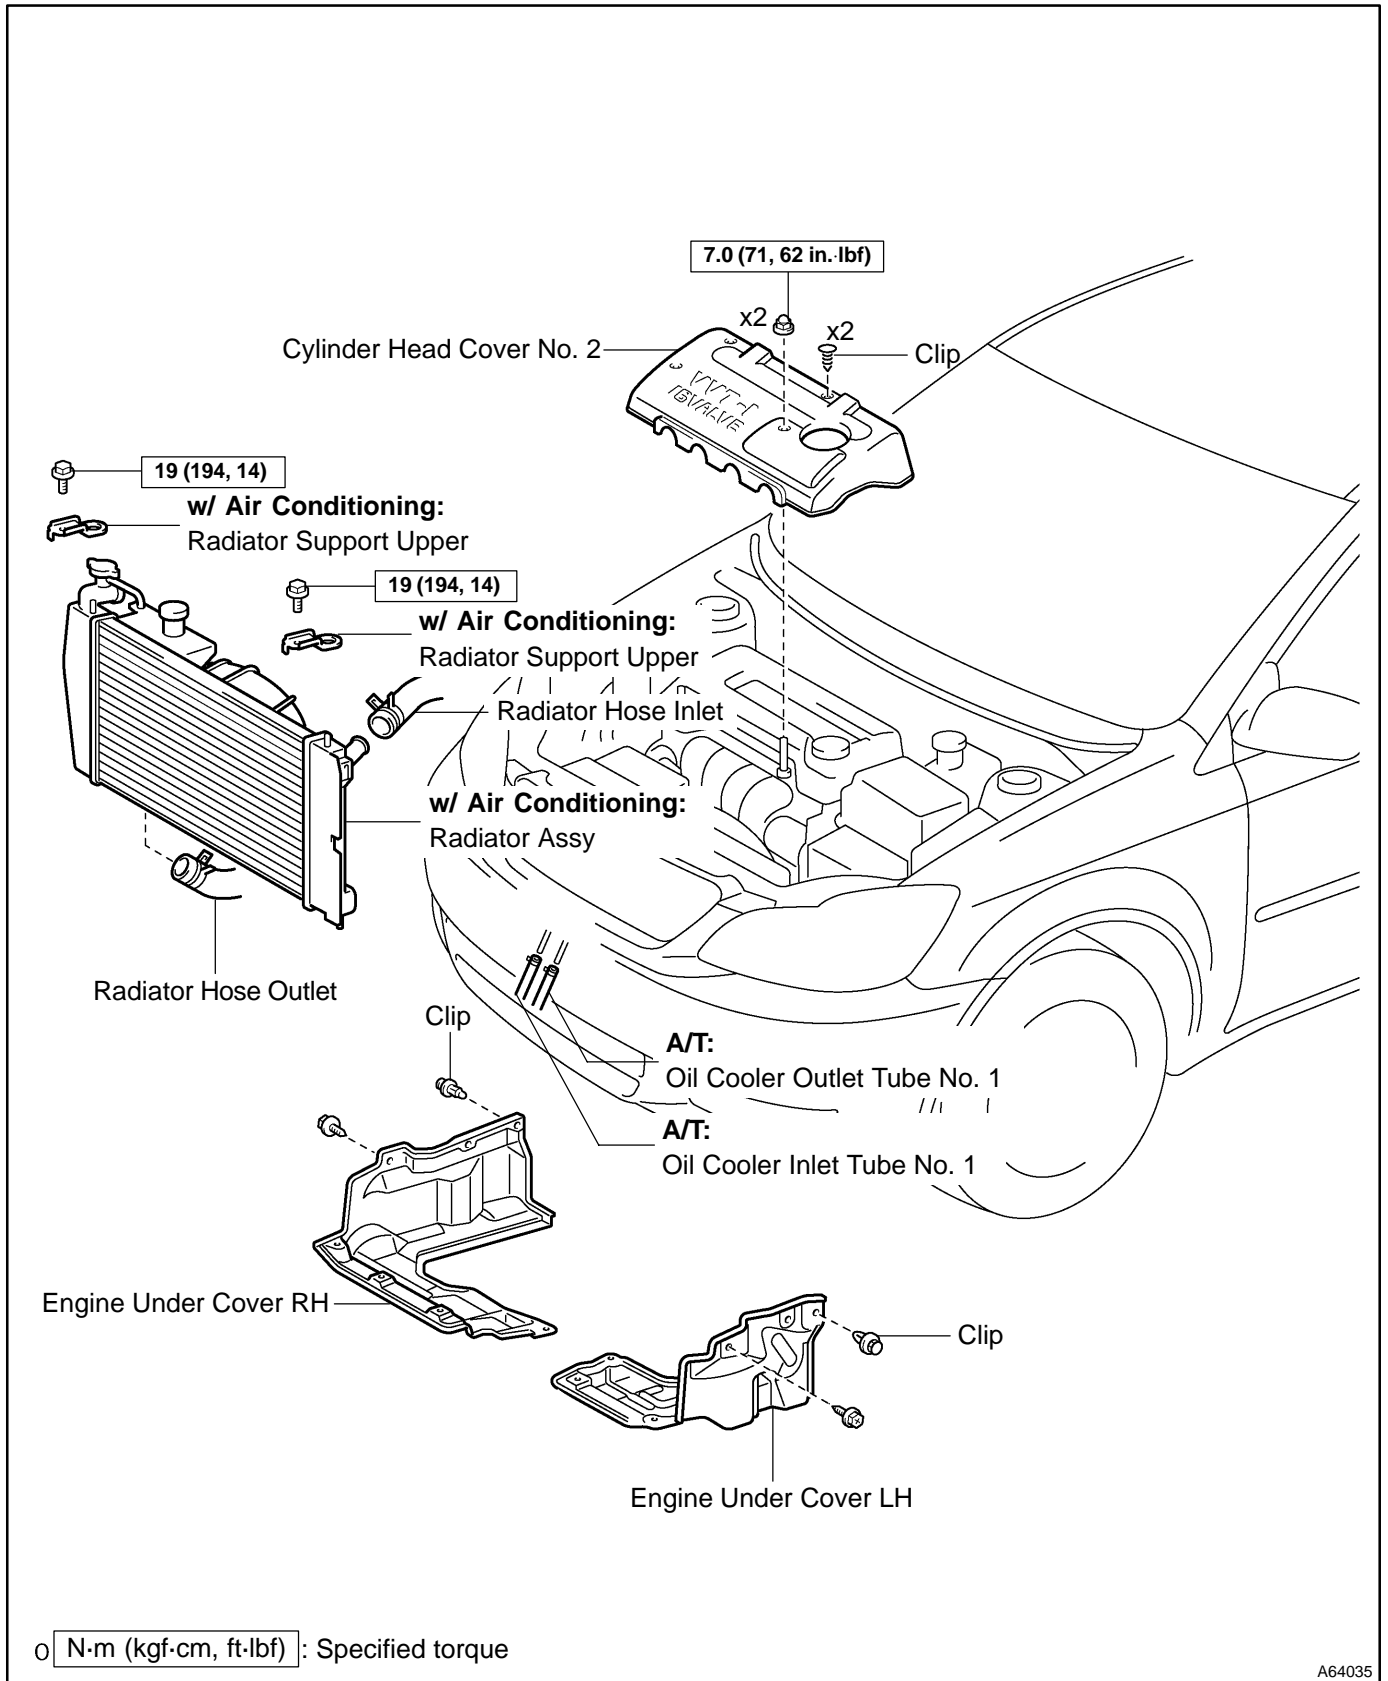

PARTIAL ENGINE ASSY (April, 2003)

COMPONENTS

1400F-03

A64035

w/ Cruise Control:
Cruise Control Actuator Assy

0 N·m (kgf·cm, ft·lbf) : Specified torque

A64036

Fan and Generator V Belt

A/T:

w/ Air Conditioning:
Compressor and Magnetic Clutch

29 (296, 21)

0 N-m (kgf-cm, ft-lbf) : Specified torque

A64037

N·m (kgf·cm, ft·lbf) : Specified torque

◆ Non-reusable part

A64038