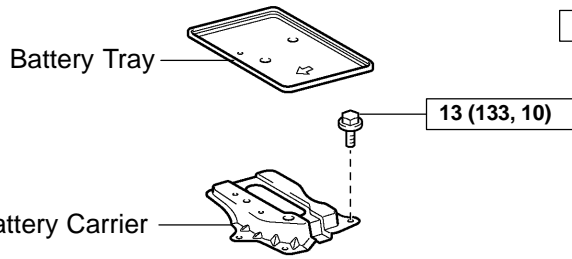

PARTIAL ENGINE ASSY (April, 2003)

COMPONENTS

1400F-03

A64035

w/ Cruise Control:
Cruise Control Actuator Assy

0 N·m (kgf·cm, ft·lbf) : Specified torque

A64036

Fan and Generator V Belt

A/T:

w/ Air Conditioning:
Compressor and Magnetic Clutch

29 (296, 21)

0 N-m (kgf-cm, ft-lbf) : Specified torque

A64037

N·m (kgf·cm, ft·lbf) : Specified torque

◆ Non-reusable part

A64038