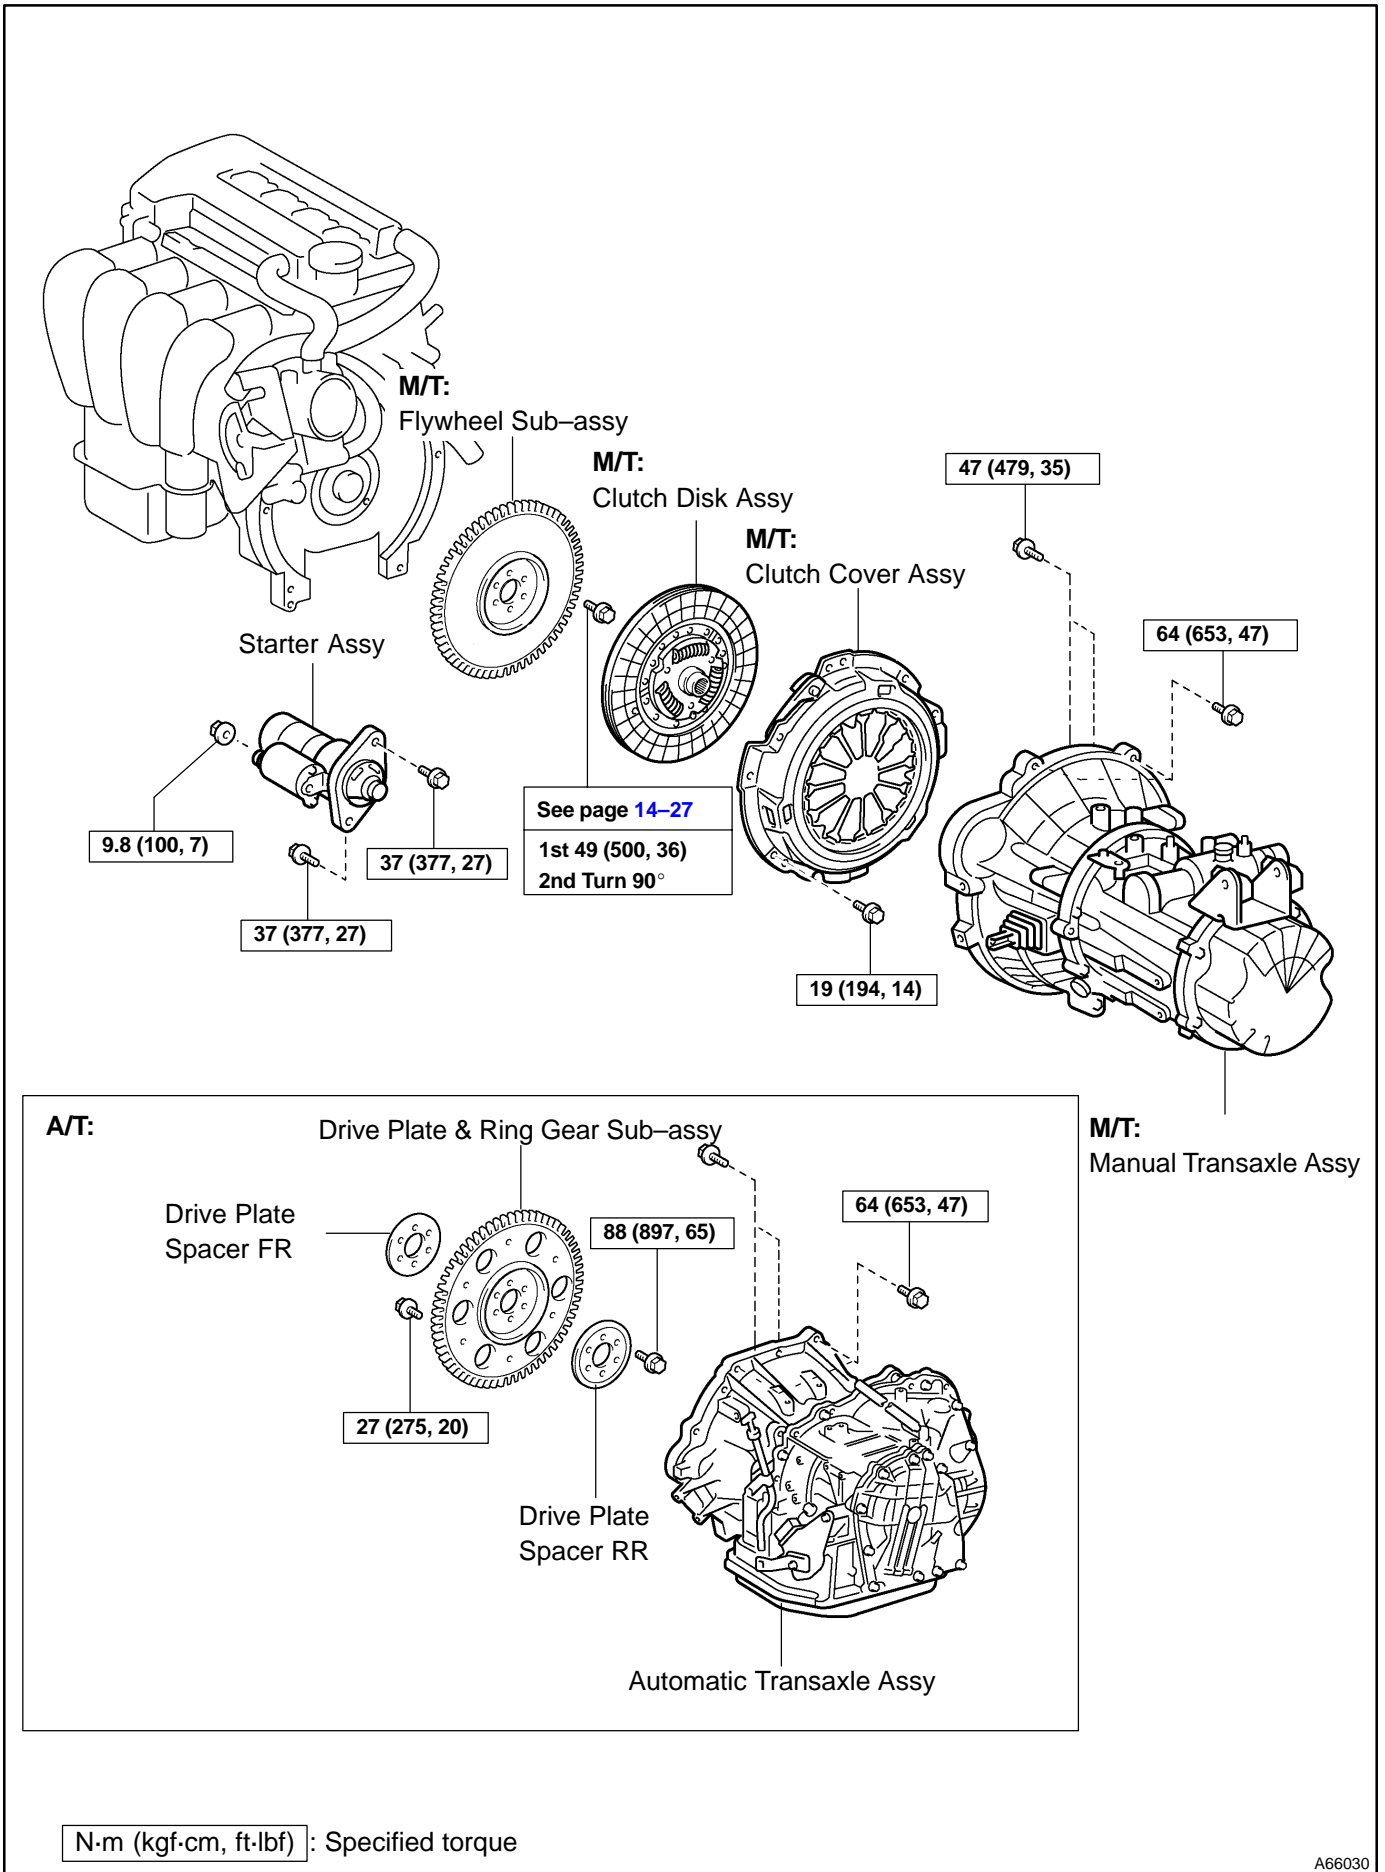

PARTIAL ENGINE ASSY (April, 2003)

COMPONENTS

1400F-03

A64035

w/ Cruise Control:
Cruise Control Actuator Assy

0 N·m (kgf·cm, ft·lbf) : Specified torque

A64036

Fan and Generator V Belt

A/T:

w/ Air Conditioning:
Compressor and Magnetic Clutch

29 (296, 21)

0 N-m (kgf-cm, ft-lbf) : Specified torque

A64037

N·m (kgf·cm, ft·lbf) : Specified torque

◆ Non-reusable part

A64038