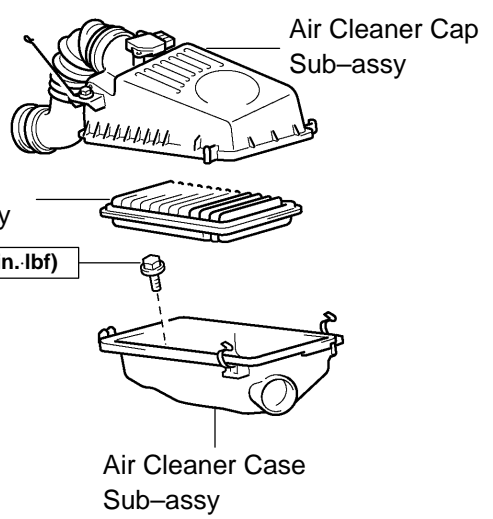

PARTIAL ENGINE ASSY (April, 2003)

COMPONENTS

1400F-03

A64035

w/ Cruise Control:
Cruise Control Actuator Assy

0 N·m (kgf·cm, ft·lbf) : Specified torque

A64036

Fan and Generator V Belt

A/T:

w/ Air Conditioning:
Compressor and Magnetic Clutch

29 (296, 21)

0 N-m (kgf-cm, ft-lbf) : Specified torque

A64037

N·m (kgf·cm, ft·lbf) : Specified torque

◆ Non-reusable part

A64038