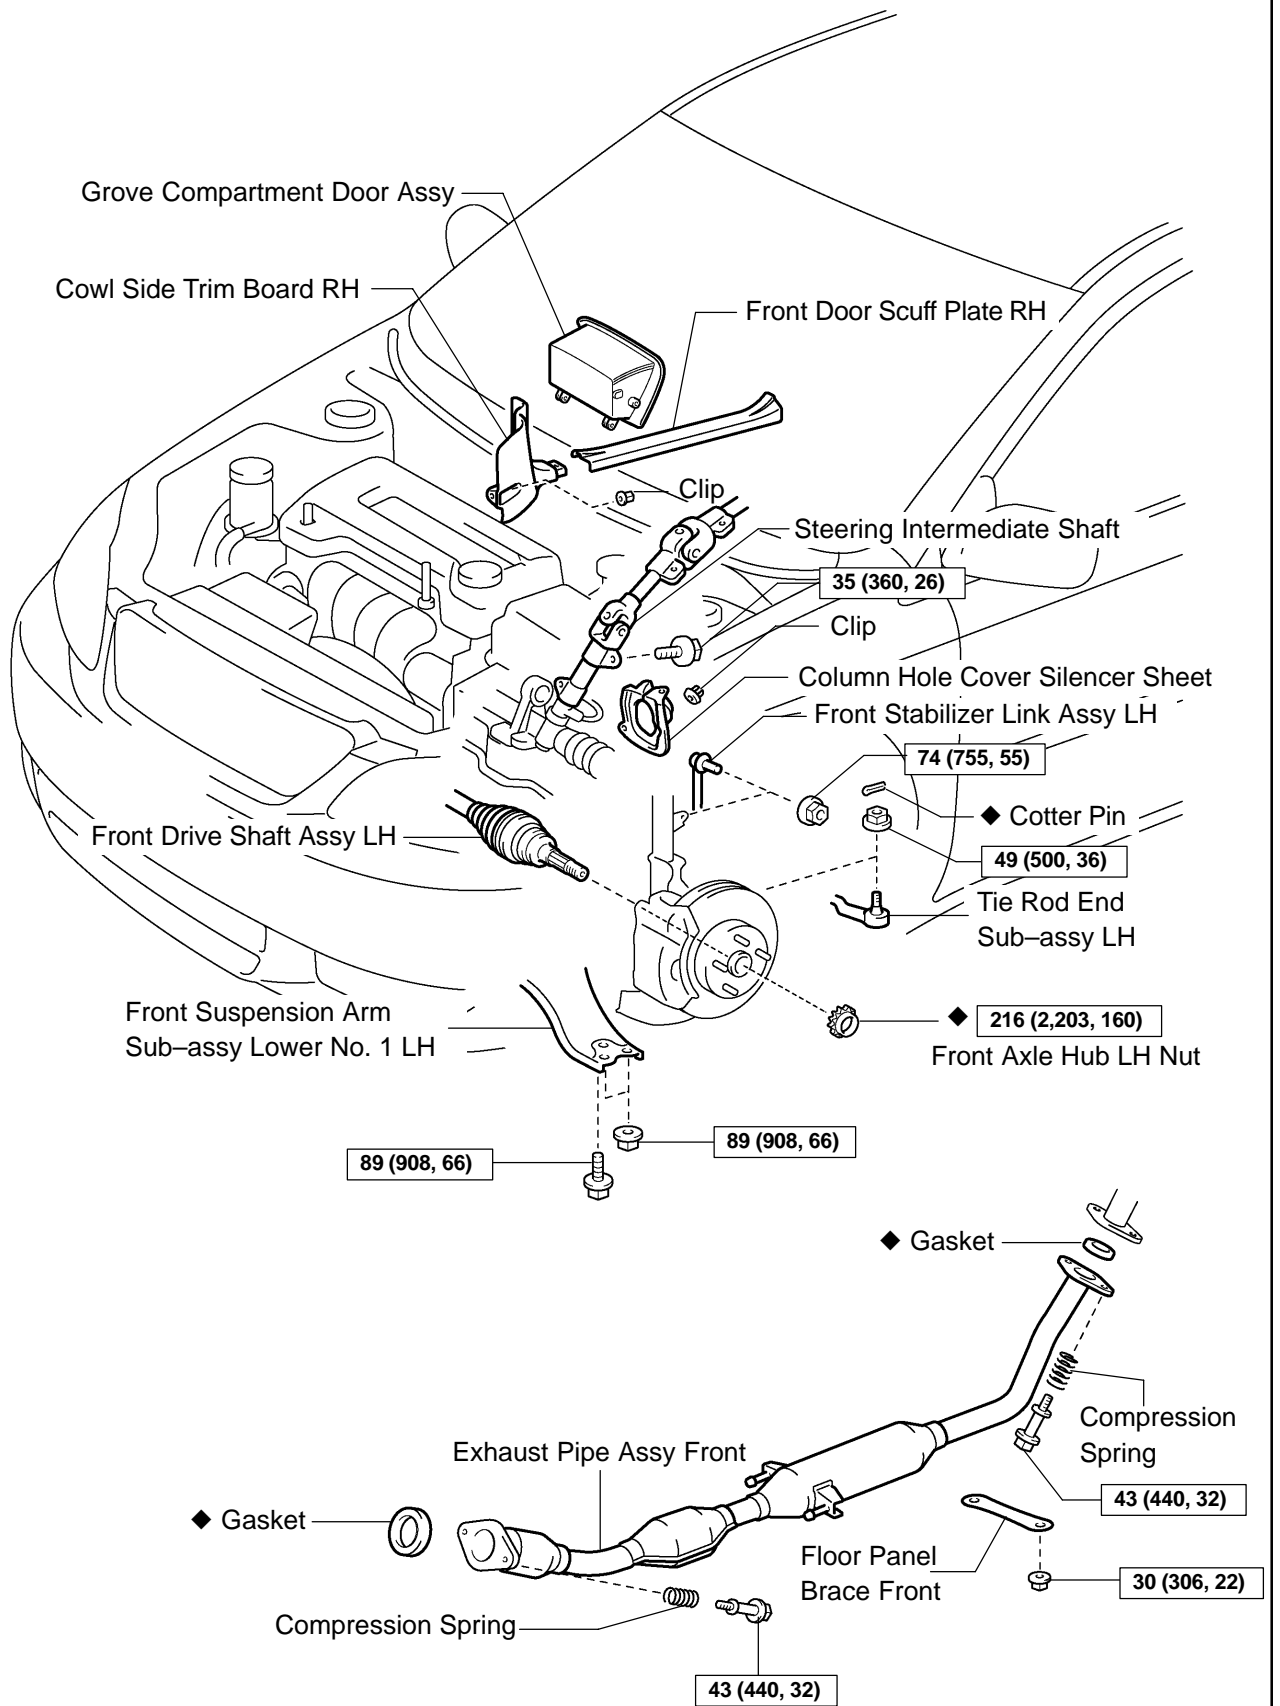

PARTIAL ENGINE ASSY (April, 2003)

COMPONENTS

1400F-03

A64035

w/ Cruise Control:
Cruise Control Actuator Assy

0 N·m (kgf·cm, ft·lbf) : Specified torque

A64036

Fan and Generator V Belt

A/T:

w/ Air Conditioning:
Compressor and Magnetic Clutch

29 (296, 21)

0 N-m (kgf-cm, ft-lbf) : Specified torque

A64037

N·m (kgf·cm, ft·lbf) : Specified torque

◆ Non-reusable part

A64038