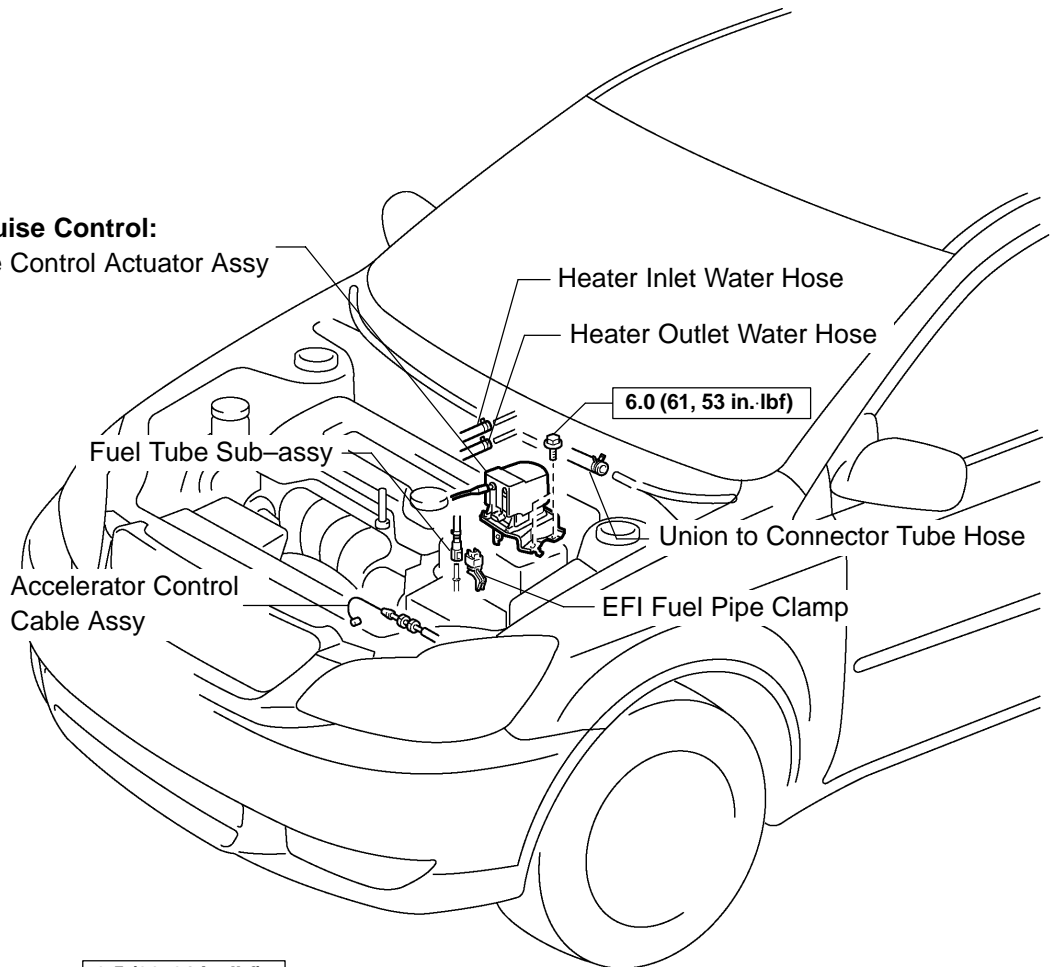

PARTIAL ENGINE ASSY (April, 2003)

COMPONENTS

1400F-03

A64035

w/ Cruise Control:
Cruise Control Actuator Assy

0 N·m (kgf·cm, ft·lbf) : Specified torque

A64036

Fan and Generator V Belt

A/T:

w/ Air Conditioning:
Compressor and Magnetic Clutch

29 (296, 21)

0 N-m (kgf-cm, ft-lbf) : Specified torque

A64037

N·m (kgf·cm, ft·lbf) : Specified torque

◆ Non-reusable part

A64038