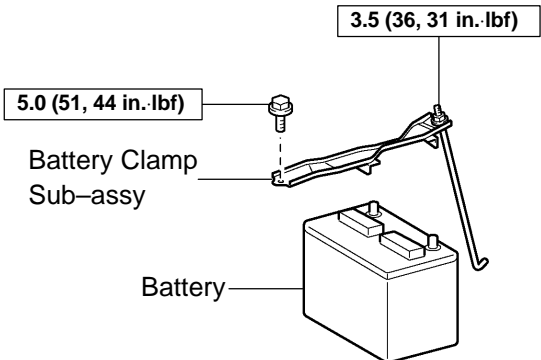

PARTIAL ENGINE ASSY (April, 2003)

COMPONENTS

1400F-03

A64035

w/ Cruise Control:
Cruise Control Actuator Assy

0 N·m (kgf·cm, ft·lbf) : Specified torque

A64036

Fan and Generator V Belt

A/T:

w/ Air Conditioning:
Compressor and Magnetic Clutch

29 (296, 21)

0 N-m (kgf-cm, ft-lbf) : Specified torque

A64037

N·m (kgf·cm, ft·lbf) : Specified torque

◆ Non-reusable part

A64038