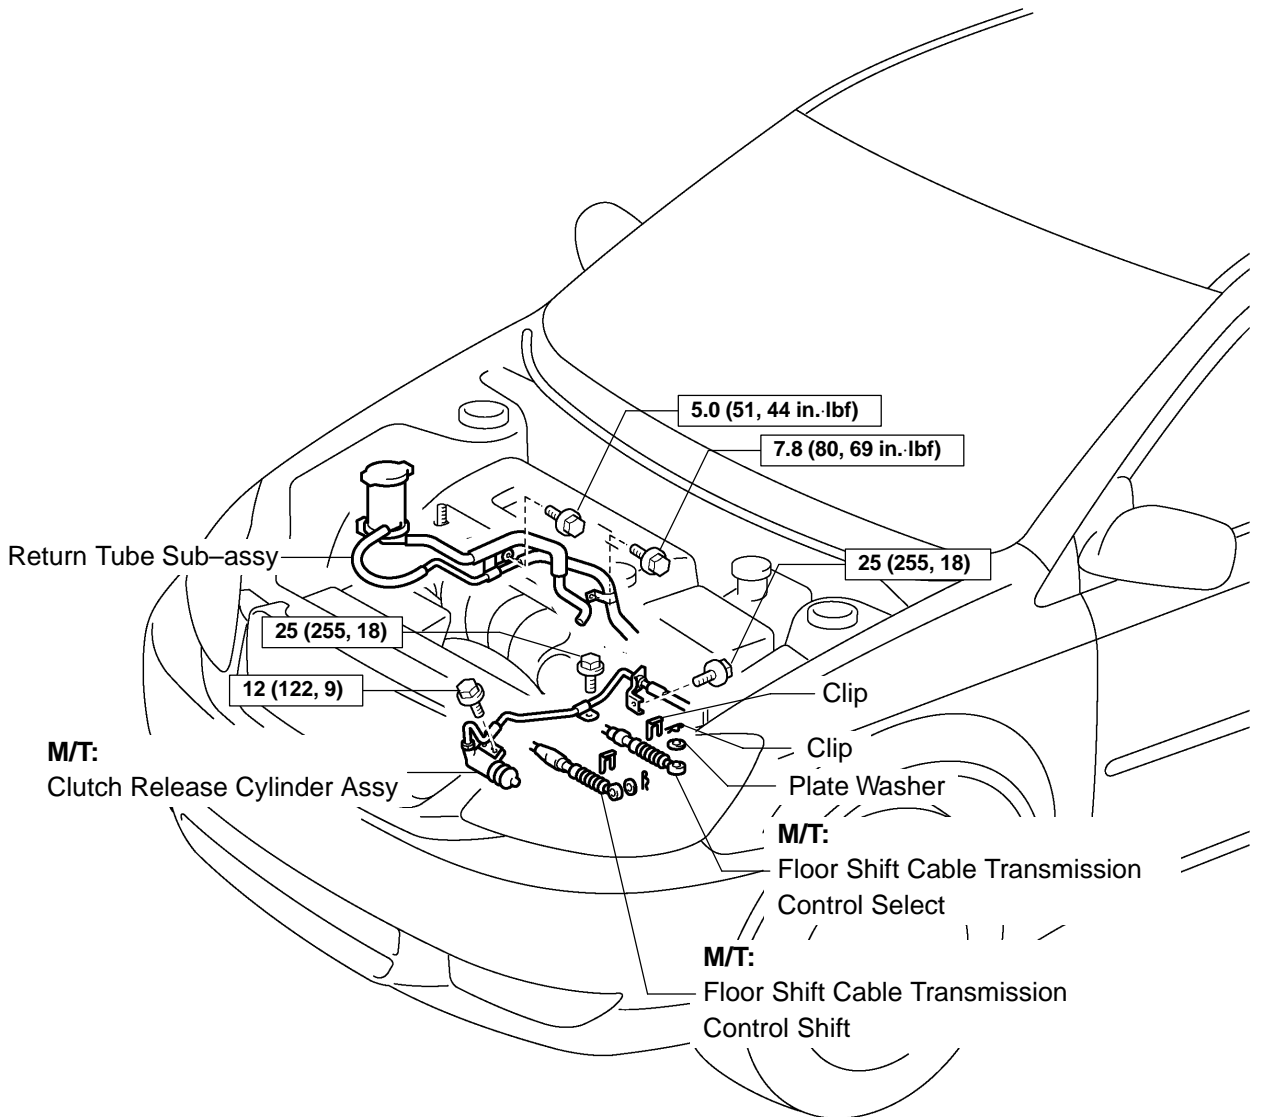

PARTIAL ENGINE ASSY (April, 2003)

COMPONENTS

1400F-03

A64035

w/ Cruise Control:
Cruise Control Actuator Assy

0 N·m (kgf·cm, ft·lbf) : Specified torque

A64036

Fan and Generator V Belt

A/T:

w/ Air Conditioning:
Compressor and Magnetic Clutch

29 (296, 21)

0 N-m (kgf-cm, ft-lbf) : Specified torque

A64037

N·m (kgf·cm, ft·lbf) : Specified torque

◆ Non-reusable part

A64038