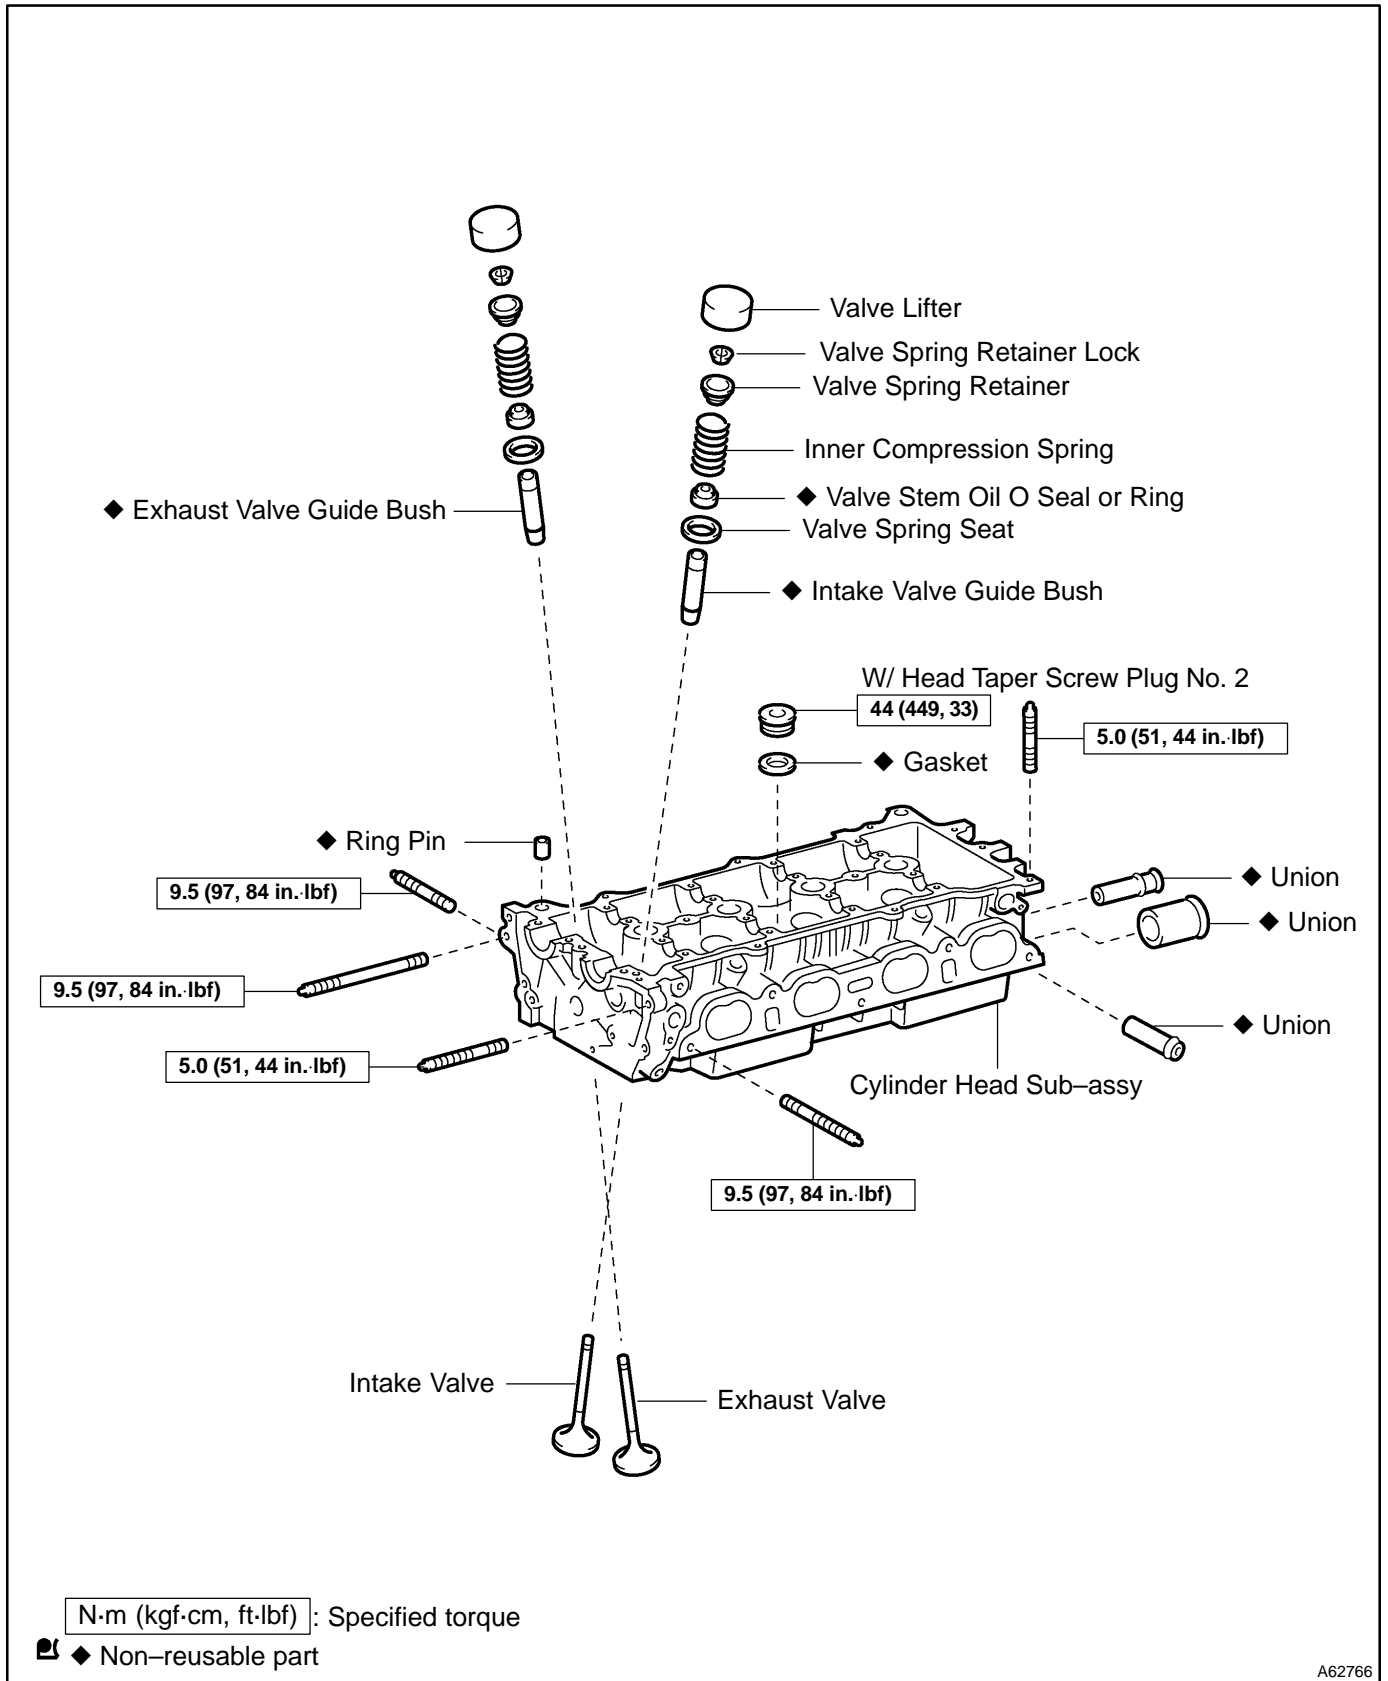

CYLINDER HEAD ASSY COMPONENTS

14006-02

A62766