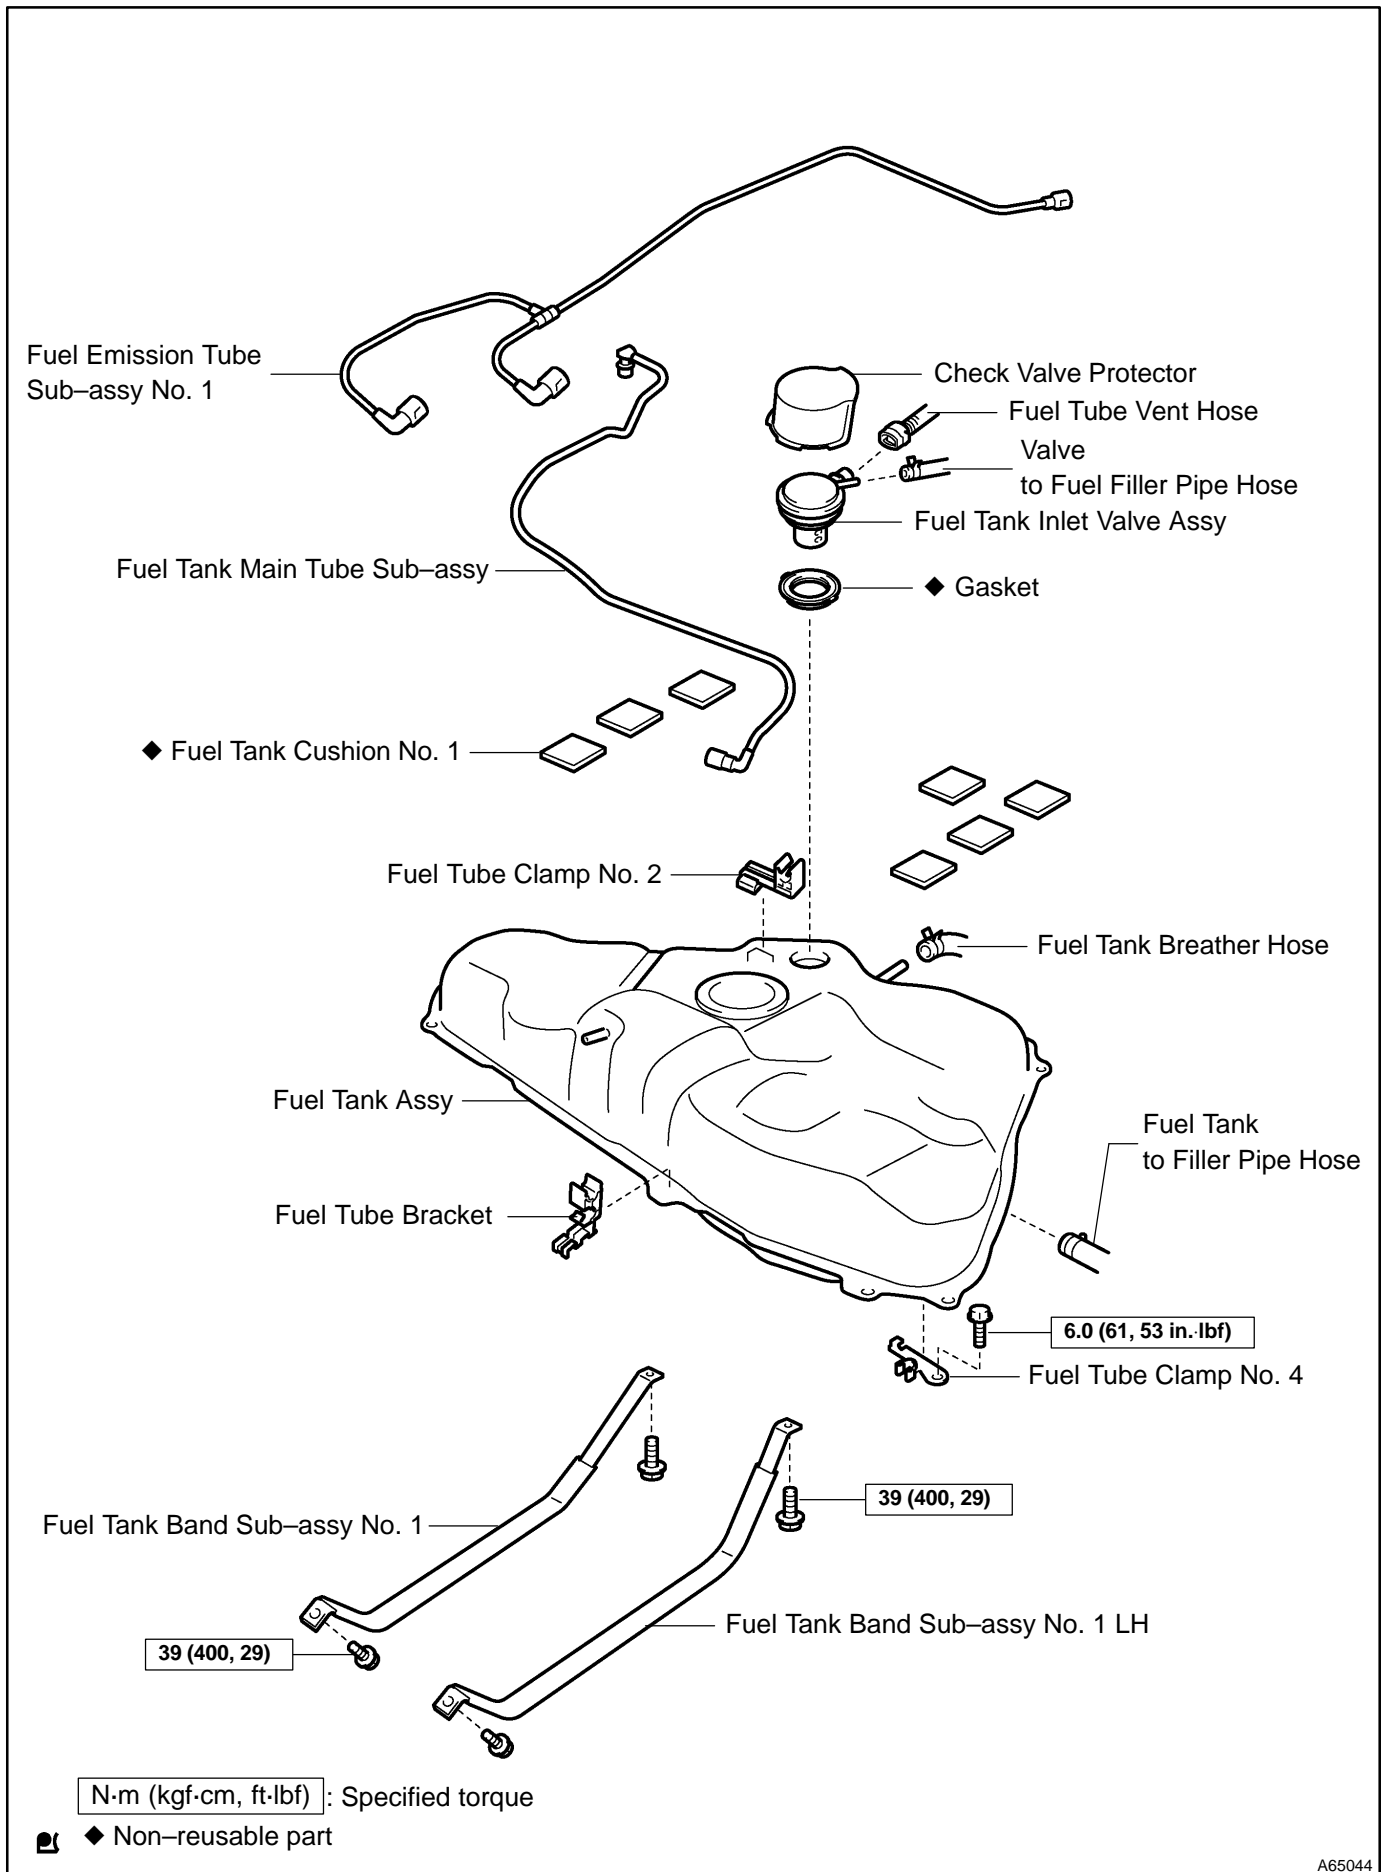

# FUEL TANK ASSY COMPONENTS

110FD-01

A65087

A65044