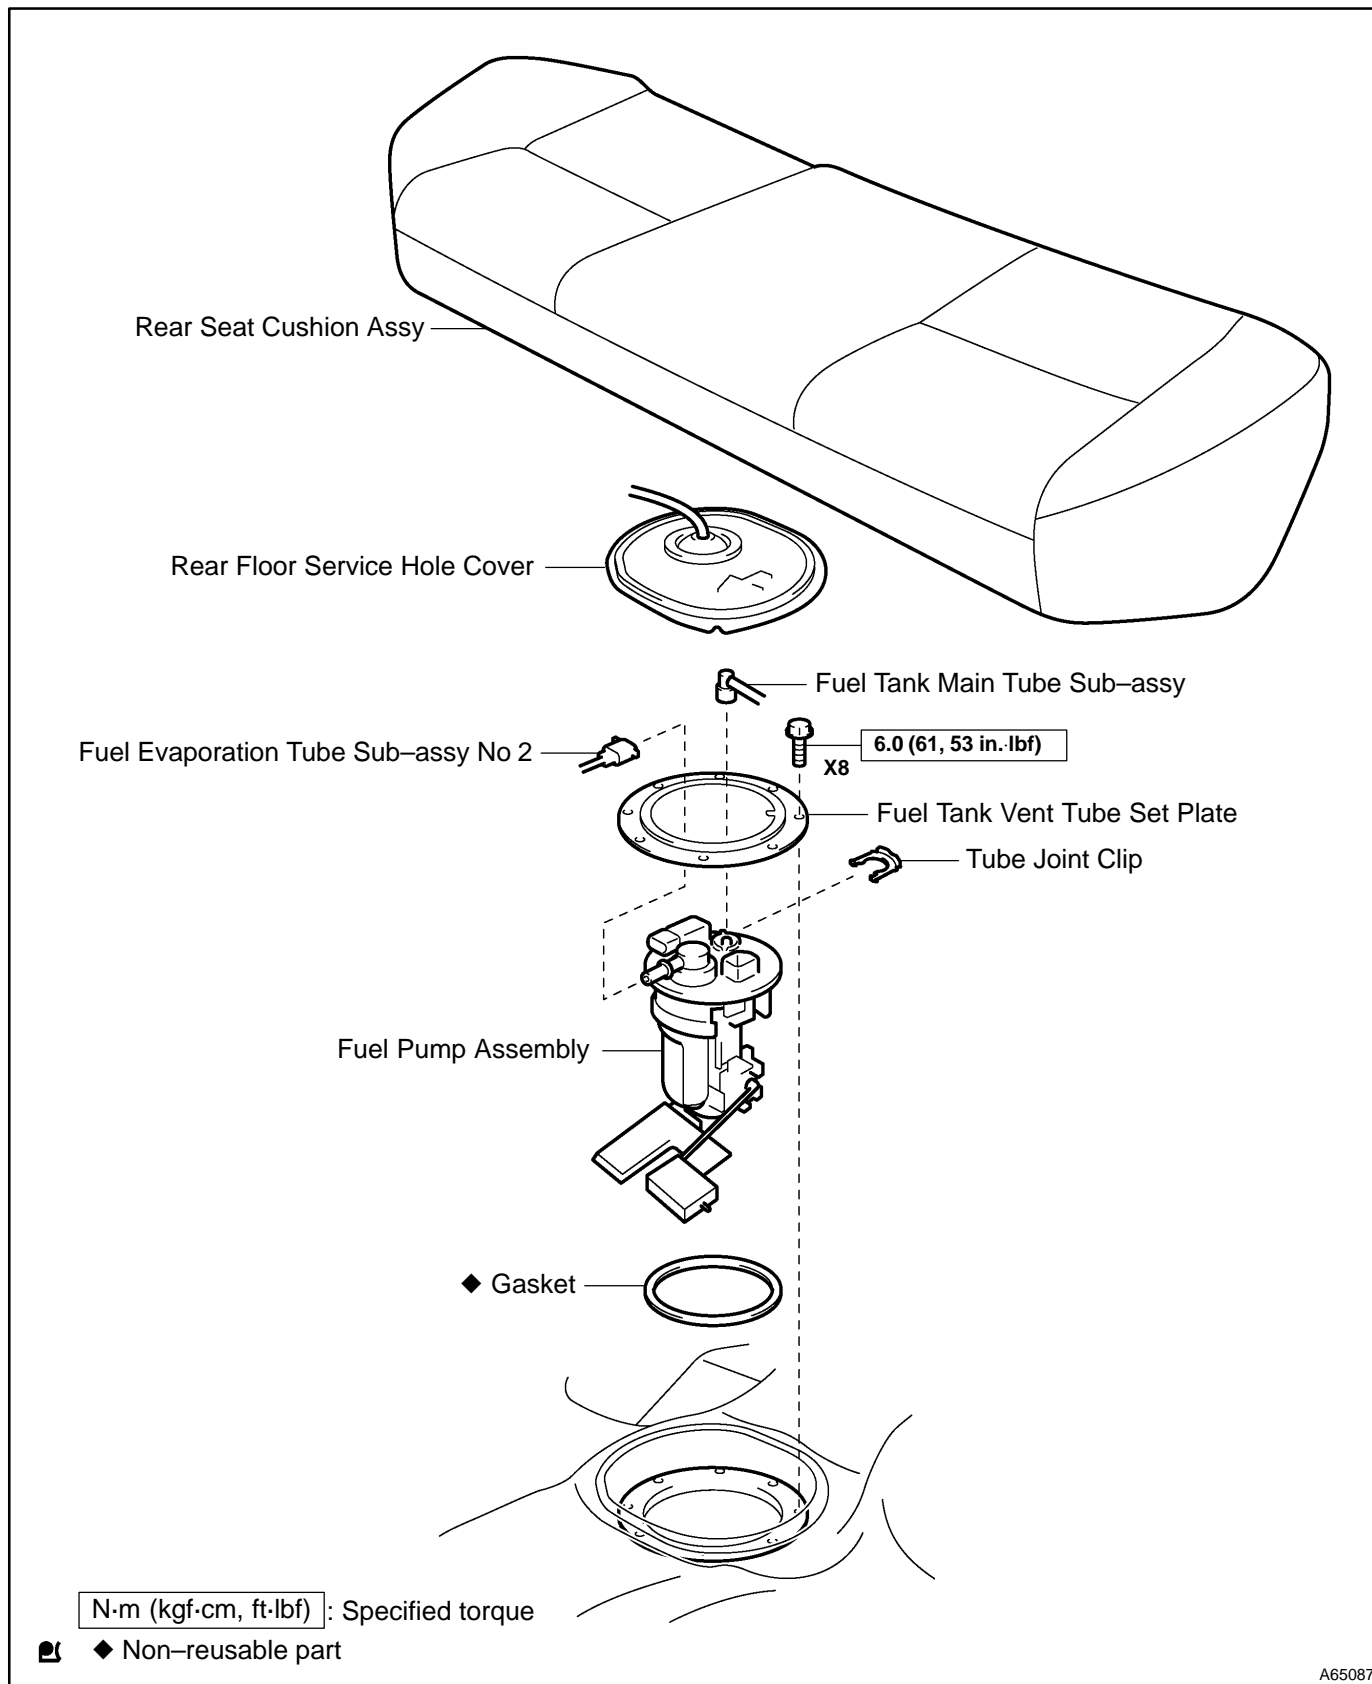

FUEL PUMP ASSY COMPONENTS

110FK-01

FUEL - FUEL PUMP ASSY

 ◆ Non-reusable part

A65021