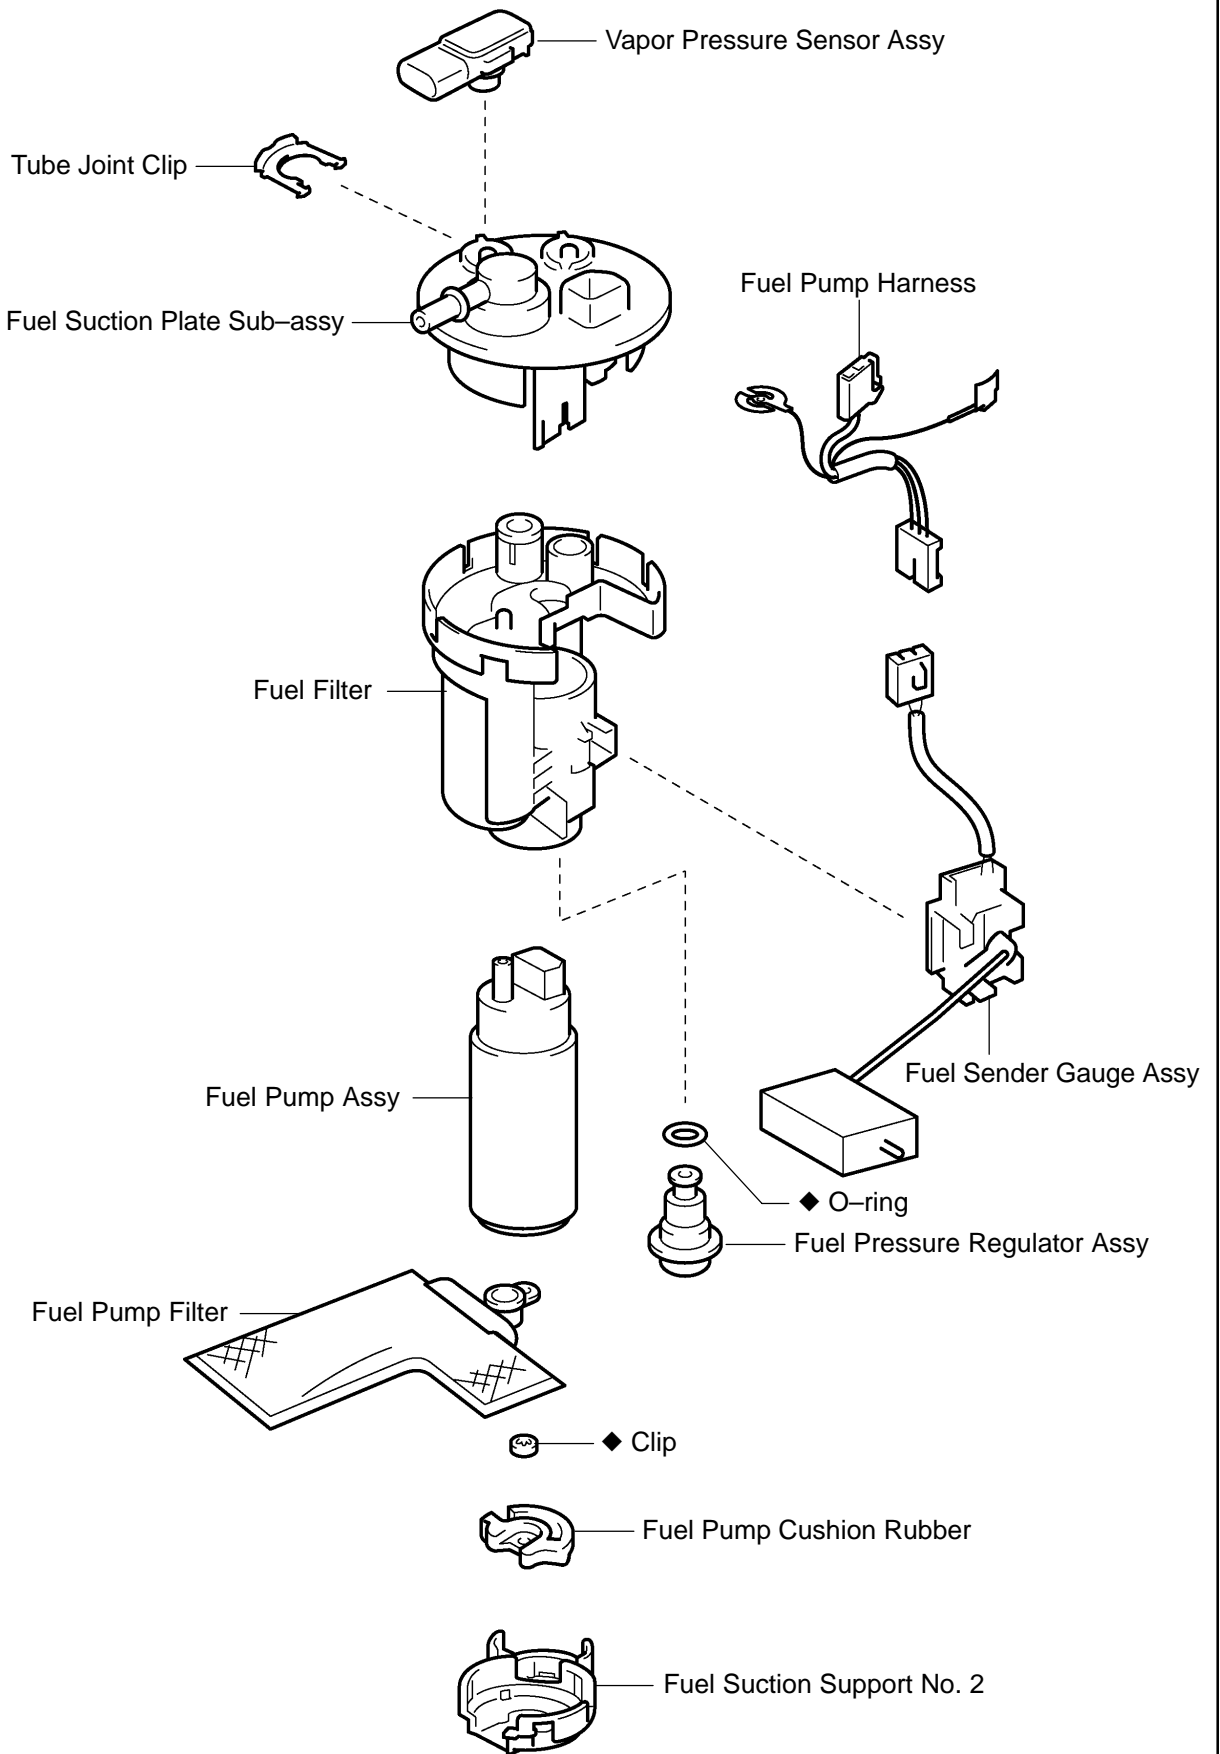

FUEL PUMP ASSY COMPONENTS

110FK-01

FUEL - FUEL PUMP ASSY

 ◆ Non-reusable part

A65021