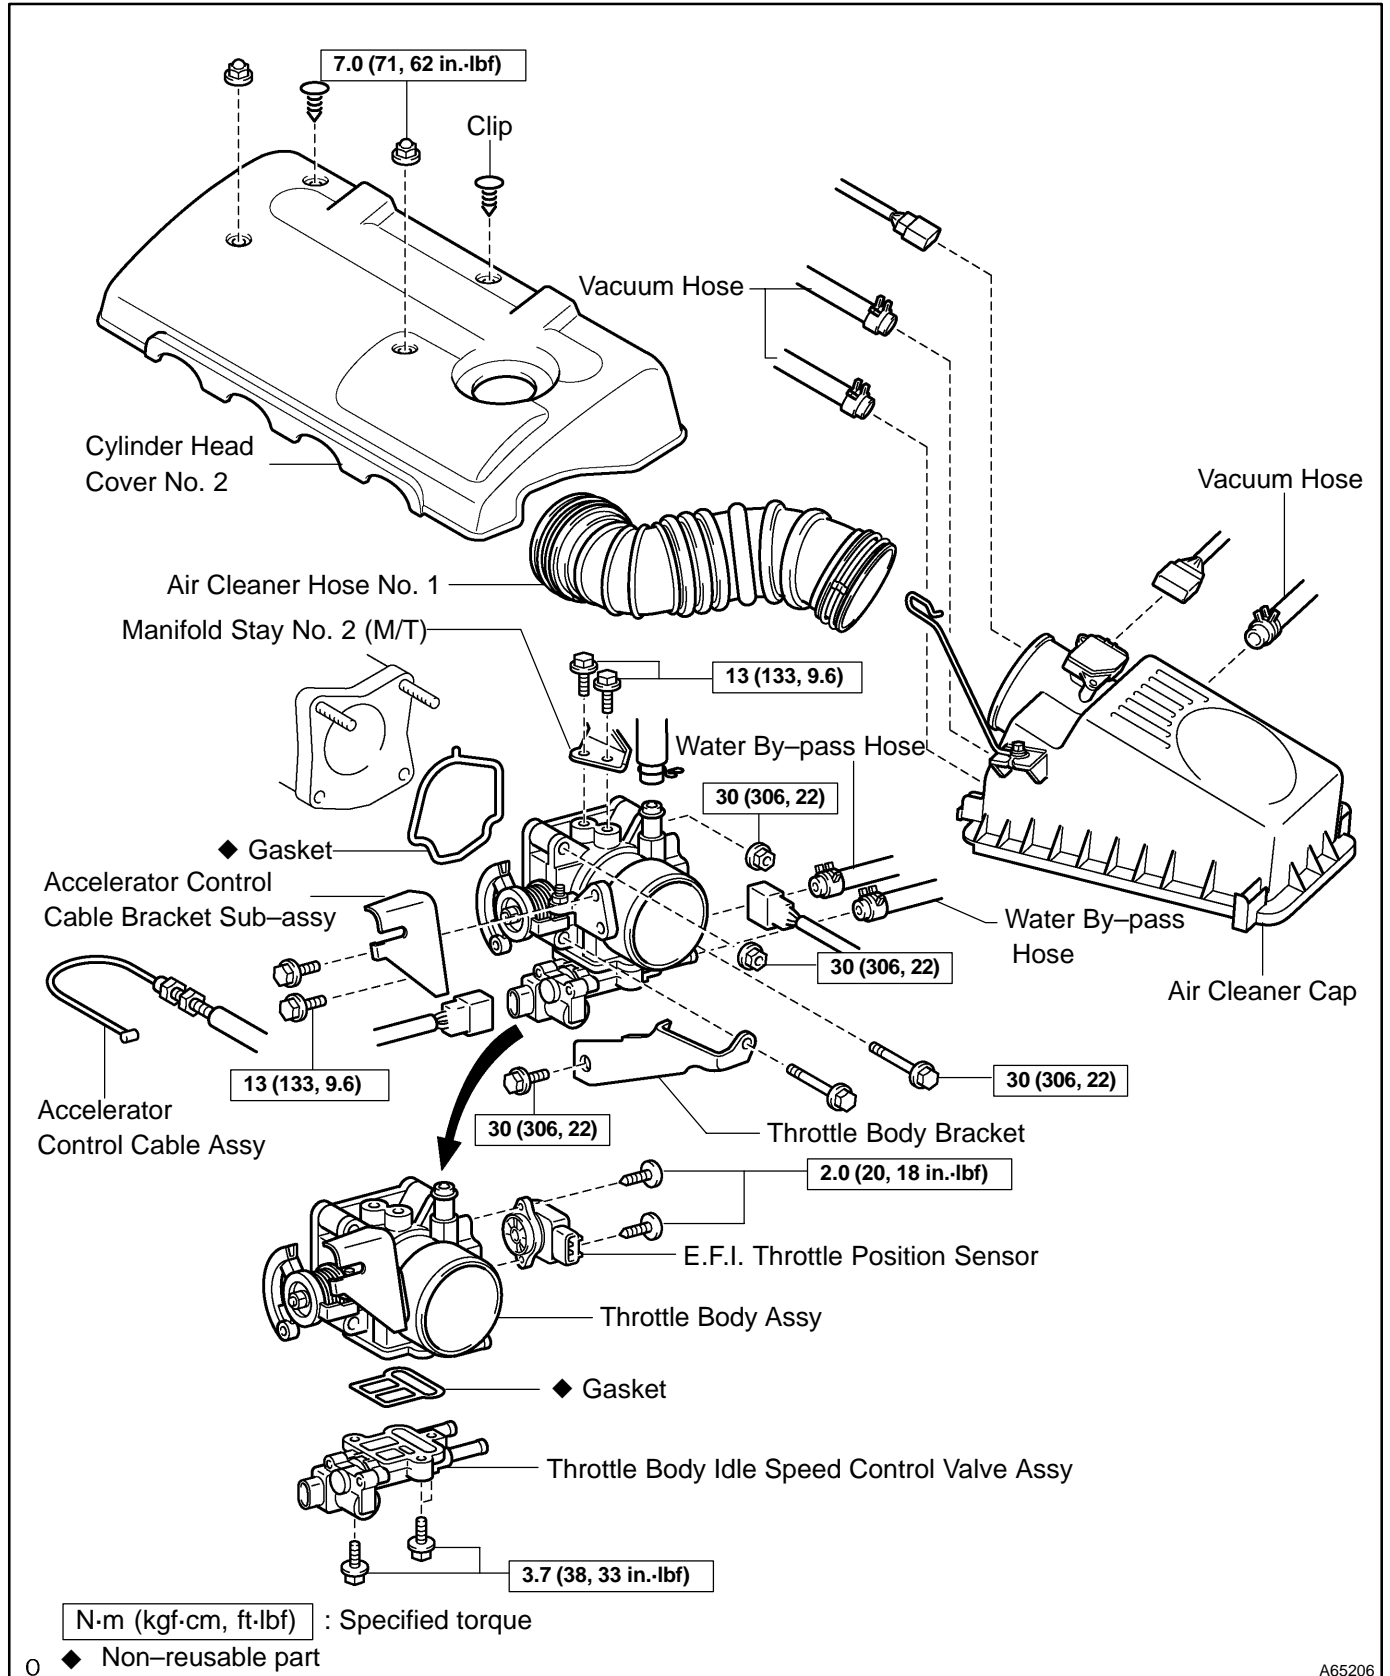

THROTTLE BODY ASSY COMPONENTS

1008F-01

A65206