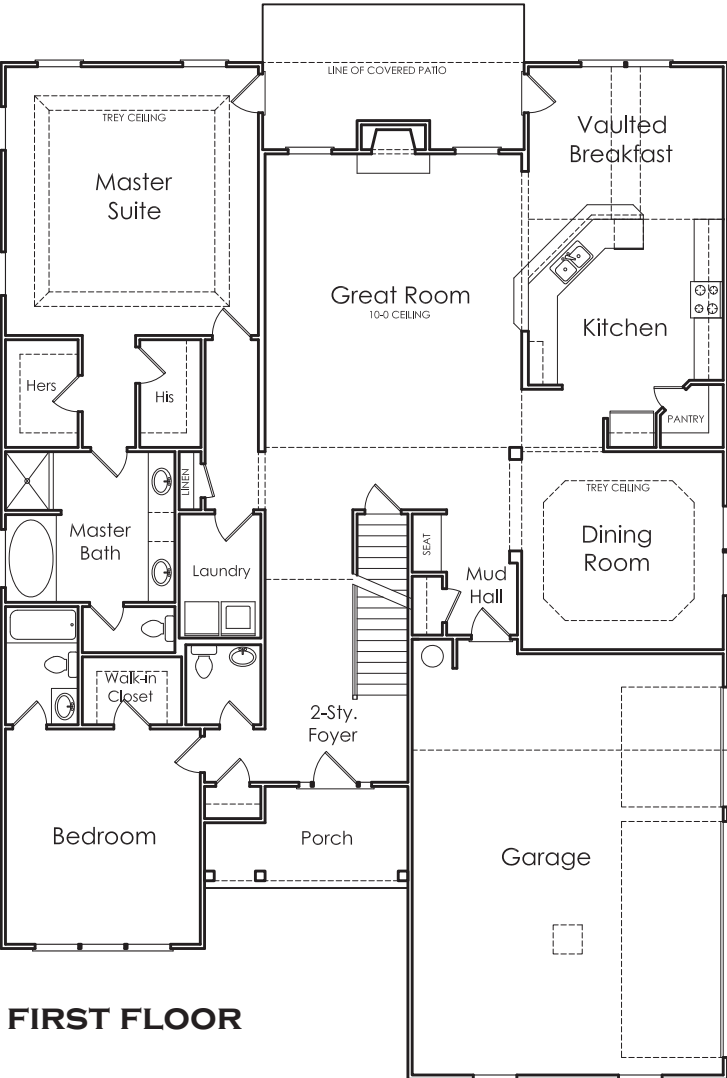

EMERSON

A

5 BEDROOM

4.5 BATH

2 CAR GARAGE

S

APPROXIMATELY
3828 SQUARE FEET

EMERSON

FIRST FLOOR

SECOND FLOOR