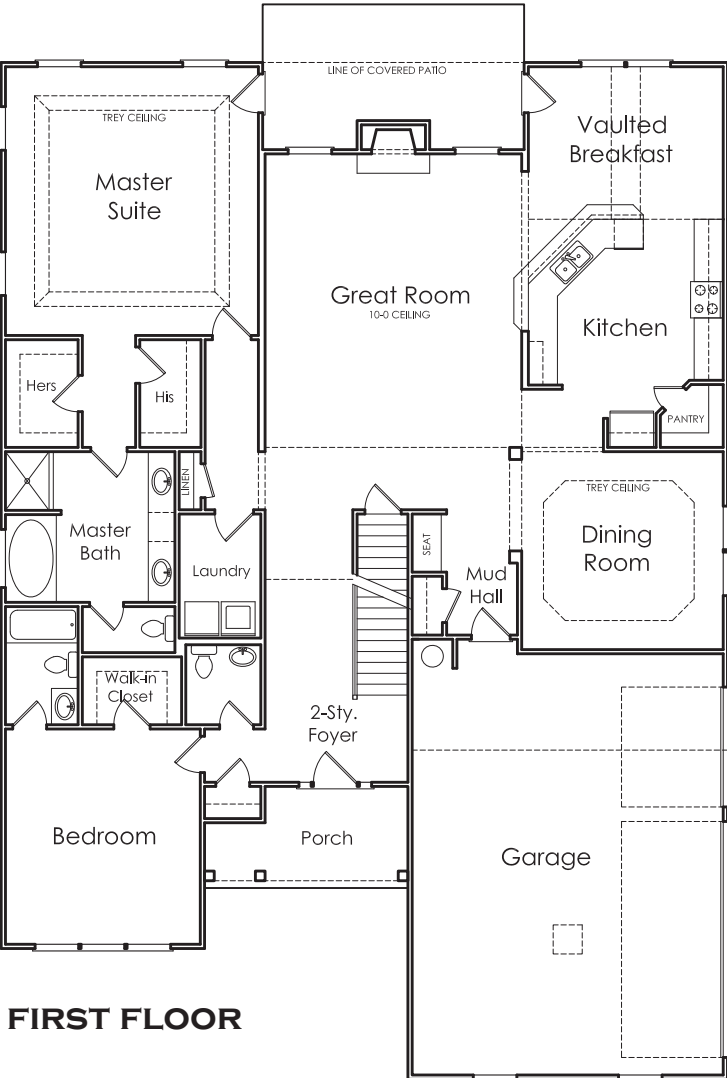

# EMERSON

A

5 BEDROOM

4.5 BATH

2 CAR GARAGE

S

APPROXIMATELY  
**3828** SQUARE FEET

# EMERSON

FIRST FLOOR

## SECOND FLOOR