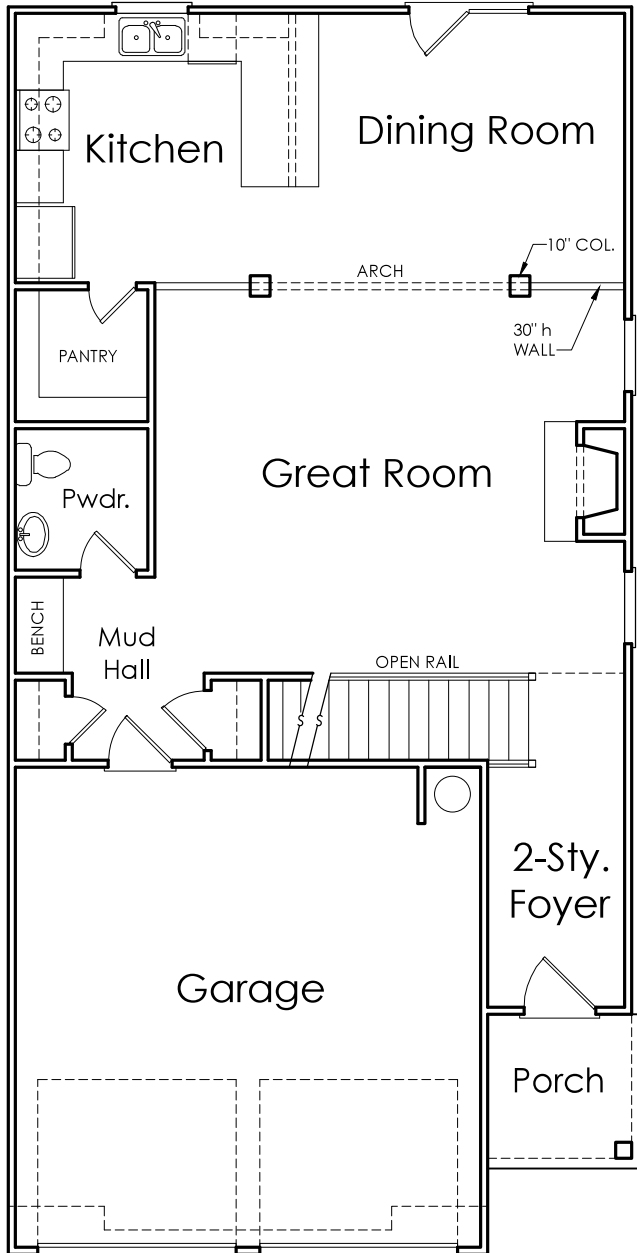

# EDGEWATER

S

APPROXIMATELY  
**2031** SQUARE FEET

3 BEDROOM

2.5 BATH

2 CAR GARAGE

## FIRST FLOOR

## SECOND FLOOR