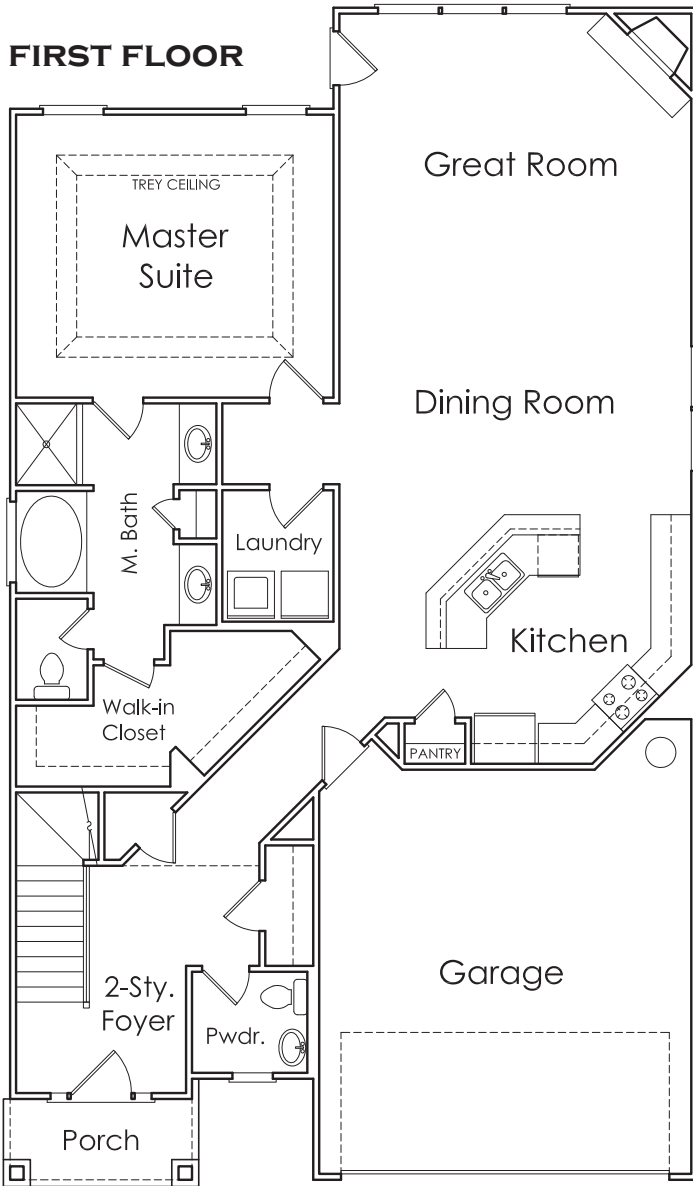

ELLINGTON

S

4 BEDROOM

3.5 BATH

2 CAR GARAGE

T

APPROXIMATELY
2455 SQUARE FEET

ELLINGTON

FIRST FLOOR

SECOND FLOOR