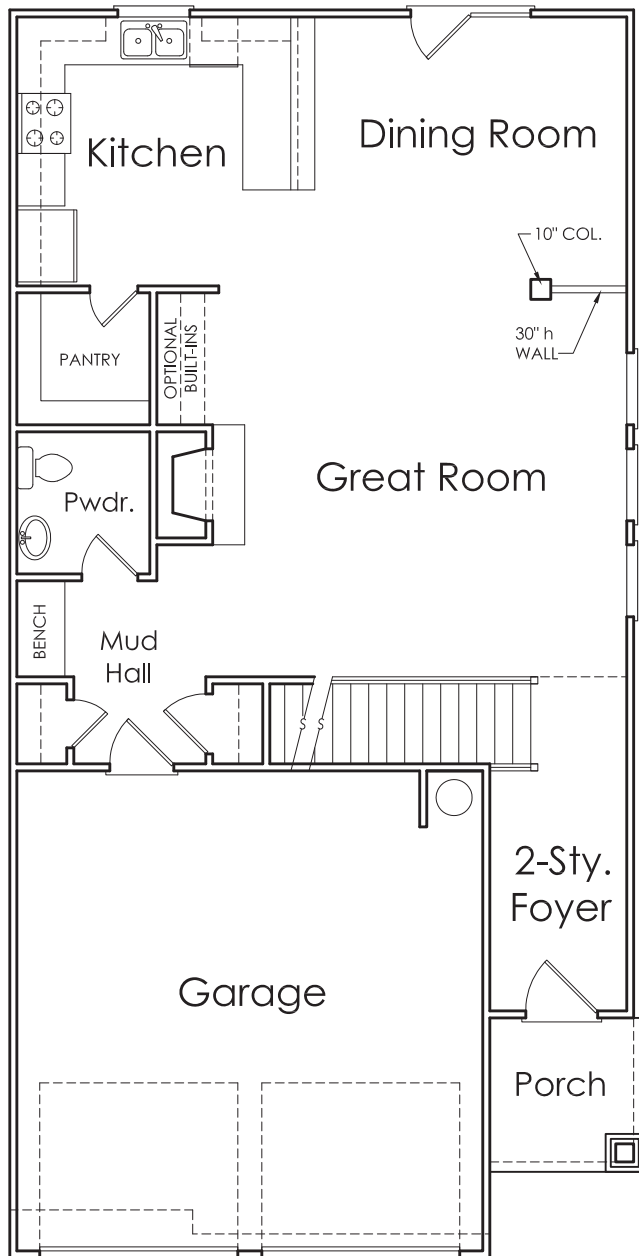

EDGEWATER

S

4 BEDROOM

2.5 BATH

2 CAR GARAGE

T

APPROXIMATELY
2035 SQUARE FEET

EDGEWATER

FIRST FLOOR

SECOND FLOOR