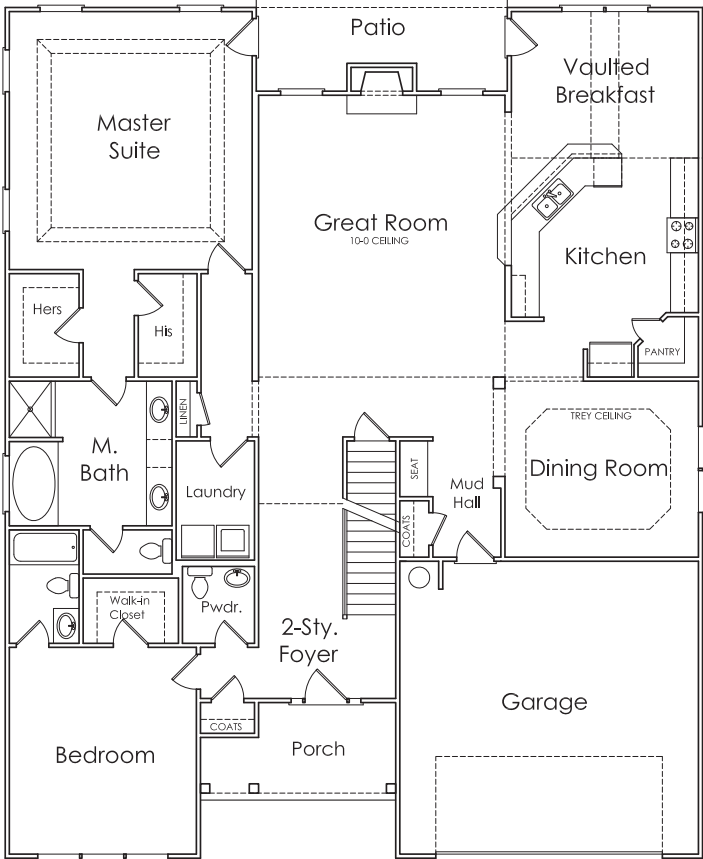

EASTON

E

5 BEDROOM

4.5 BATH

2 CAR GARAGE

S

APPROXIMATELY
3828 SQUARE FEET

EASTON

FIRST FLOOR

SECOND FLOOR