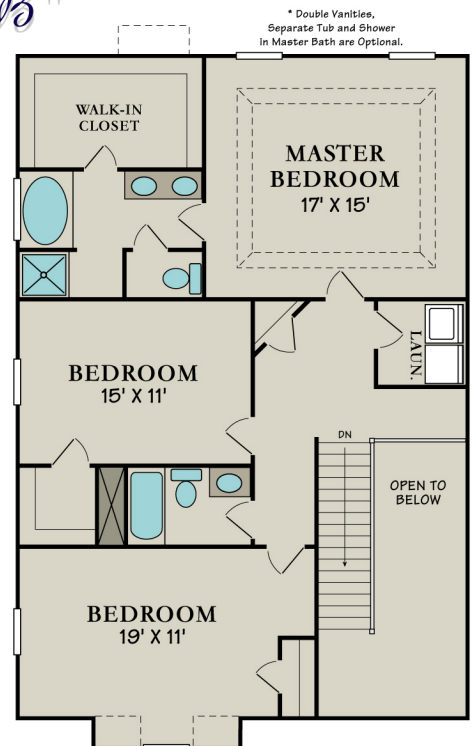

*The Dresden "B"*  
 Cottage Series  
 2290 Square Feet

**SILVER CREEK**  
 COMMUNITIES

\* These Images are Artist Renderings and Floor Plan Graphics; Actual Construction Materials and Floor Plan May Vary per Elevation. Square Footage & Room Dimensions are Approximate.