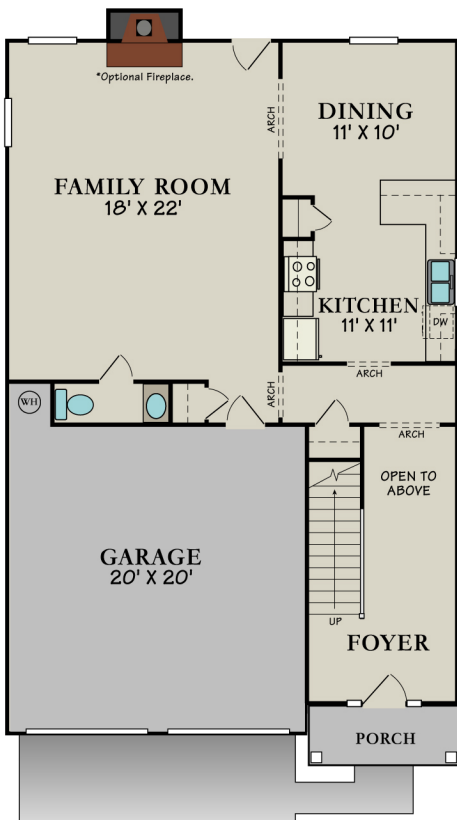

*The Dresden "B"*  
 Cottage Series  
 2290 Square Feet

**SILVER CREEK**  
 COMMUNITIES

\* These Images are Artist Renderings and Floor Plan Graphics; Actual Construction Materials and Floor Plan May Vary per Elevation. Square Footage & Room Dimensions are Approximate.