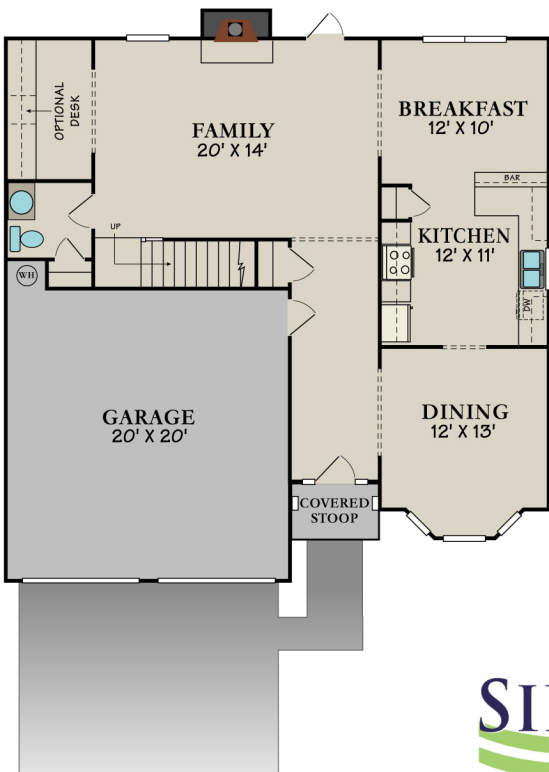

# The Dresden "E"

2156 Square Feet

**SILVER CREEK**  
COMMUNITIES

\* These Images are Artist Renderings and Floor Plan Graphics; Actual Construction Materials and Floor Plan May Vary per Elevation. Square Footage & Room Dimensions are Approximate.