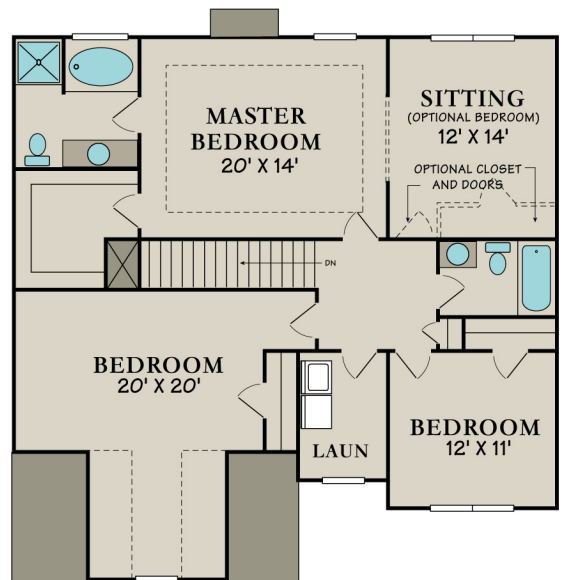

# The Dresden "E"

2156 Square Feet

**SILVER CREEK**  
COMMUNITIES

\* These Images are Artist Renderings and Floor Plan Graphics; Actual Construction Materials and Floor Plan May Vary per Elevation. Square Footage & Room Dimensions are Approximate.