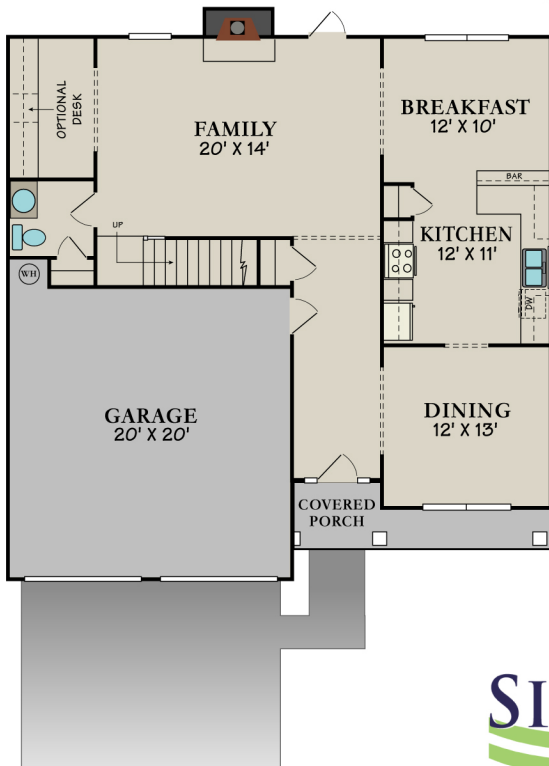

The Dresden "D"

2132 Square Feet

SILVER CREEK
COMMUNITIES

* These Images are Artist Renderings and Floor Plan Graphics; Actual Construction Materials and Floor Plan May Vary per Elevation. Square Footage & Room Dimensions are Approximate.