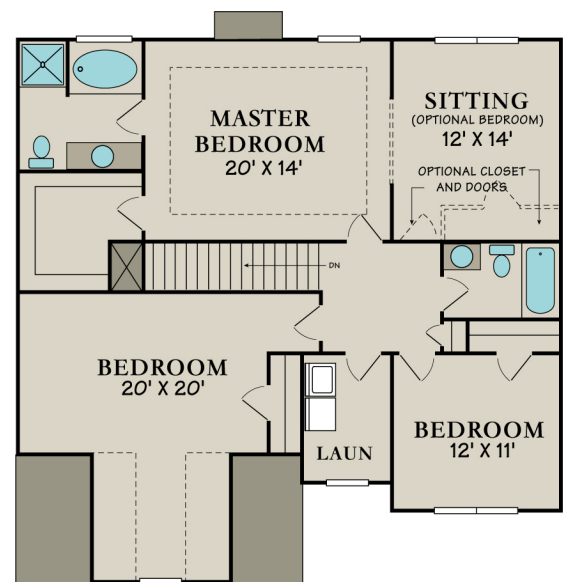

The Dresden "D"

2132 Square Feet

SILVER CREEK
COMMUNITIES

* These Images are Artist Renderings and Floor Plan Graphics; Actual Construction Materials and Floor Plan May Vary per Elevation. Square Footage & Room Dimensions are Approximate.