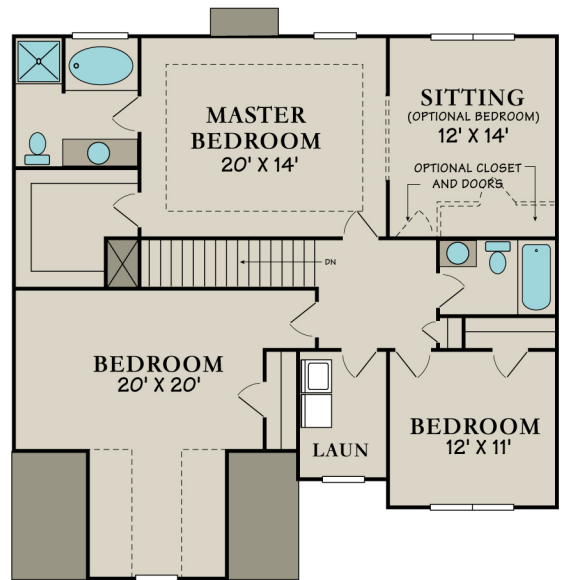

The Dresden "e"

2132 Square Feet

SILVER CREEK
COMMUNITIES

* These Images are Artist Renderings and Floor Plan Graphics; Actual Construction Materials and Floor Plan May Vary per Elevation. Square Footage & Room Dimensions are Approximate.