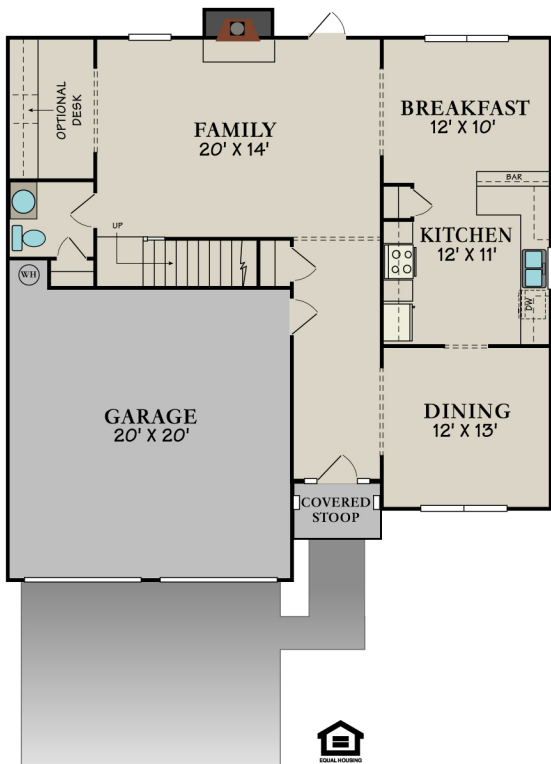

The Dresden "e"

2132 Square Feet

SILVER CREEK
COMMUNITIES

* These Images are Artist Renderings and Floor Plan Graphics; Actual Construction Materials and Floor Plan May Vary per Elevation. Square Footage & Room Dimensions are Approximate.